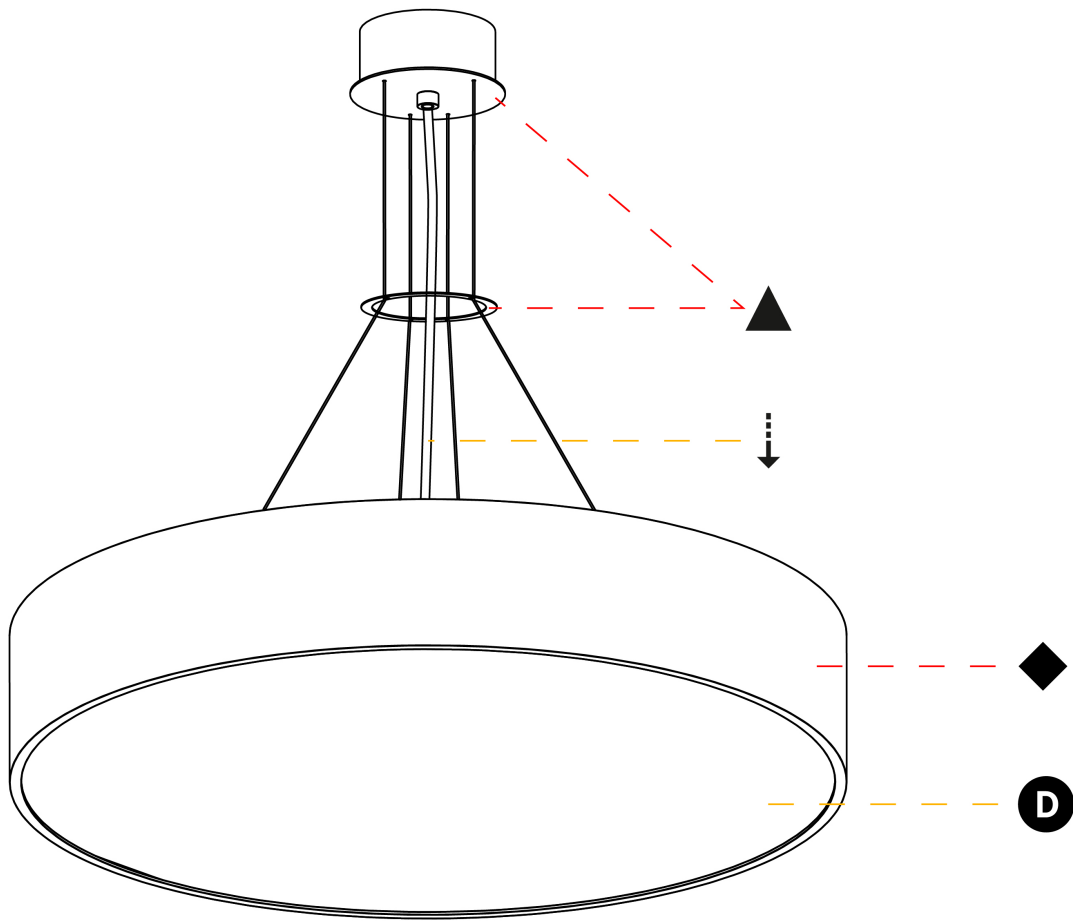

OPTICAL

Beam Angle: 110

RATINGS AND CERTIFICATIONS

Certified By: Certified for North American Standards
IP rating: IP20

SIGN SUSPENSION

A30348-

PROJECT	_____
TYPE	_____
SPECIFIER	_____
QUANTITY	_____
DATE	_____