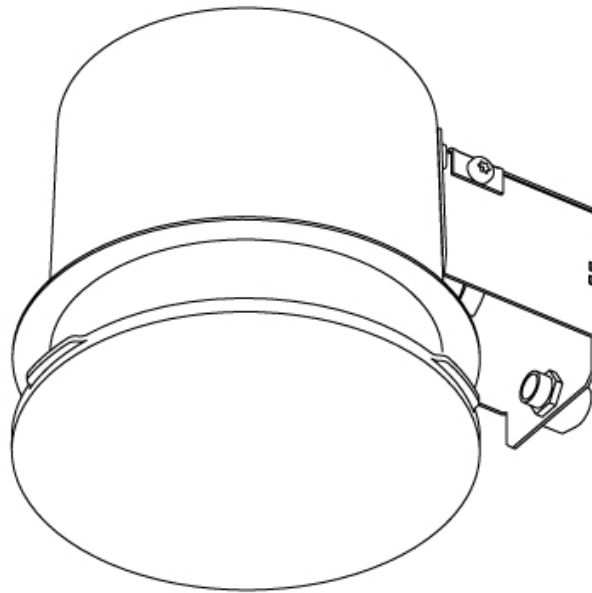

SIGN TRIMLESS

A37669-

PROJECT _____

TYPE _____

SPECIFIER _____

QUANTITY _____

DATE _____