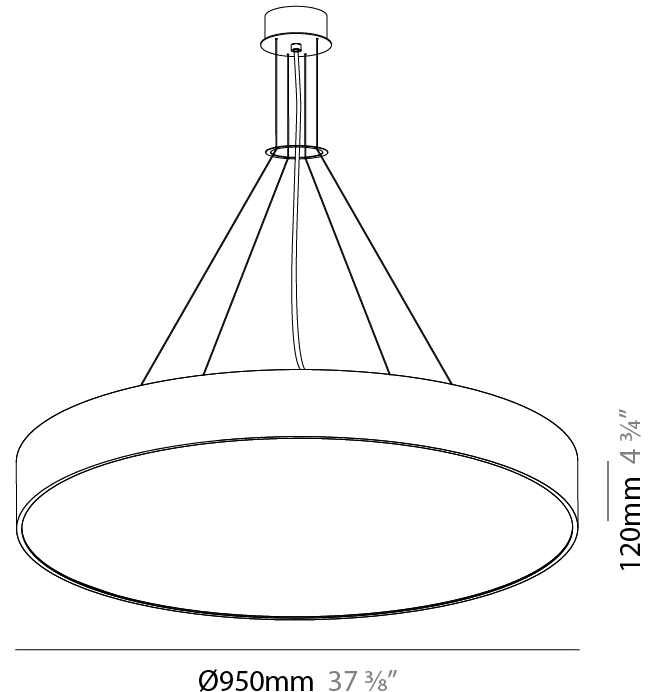

GENERAL

Series: Sign
Brand: Prolicht
Division: Architectural
Mounting Type: Suspension
Mounting Location: Ceiling
Subcategory: Pendant

PHYSICAL

Shape: Round
Diameter (mm): 950
Diameter (in): 37 ³/₈
Depth (mm): 120
Depth (in): 4 ³/₄
Max. Overall Height (mm): 2120
Max. Overall Height (in): 83 ⁷/₁₆
Light Distribution: Direct
Weight (kg): 16.058
Weight (lbs): 35.40
Diffuser: PMMA - Opal or Micro-Prism
Fixture Finish: SSR / BKV / CWI / CRY / HAB / UFT / ITA / RUA / FTG / MYG / LOD / PUS / FRO / FUP / KIA / POP / BLS / SPG / MEY / GOH / GUM / CHC / COM / ABZ / JAG / OBR / MOS / ROR
Fixture Material: Extruded Aluminum / Steel
Cable Details: 2000mm or 6000mm Transparent Cable

ELECTRICAL

Lamp Type: LED (Zhaga Standard)
Input Wattage (W): 129.5
Total Output Wattage (W): 111
Dimming: Tri-Mode (Non-Dimming and Phase Dimming (120Vac only) and 0-10V Dimming)
Driver Included: Yes
Driver Location: Integrated
Driver Type: Constant Current - Universal
Driver Class: Class 1
Input Voltage (V): 120 - 277
Constant Current (MA): 500

LED

Color Temperature (°K): 2700 / 3000 / 3500 / 4000
Max. Delivered Lumen (lm): 11450 / 12319 / 12570
CRI: >80 CRI
Lamp Life (hrs): 50000

OPTICAL

Beam Angle: 110

RATINGS AND CERTIFICATIONS

Certified By: Certified for North American Standards
IP rating: IP20

PROJECT
TYPE
SPECIFIER
QUANTITY
DATE