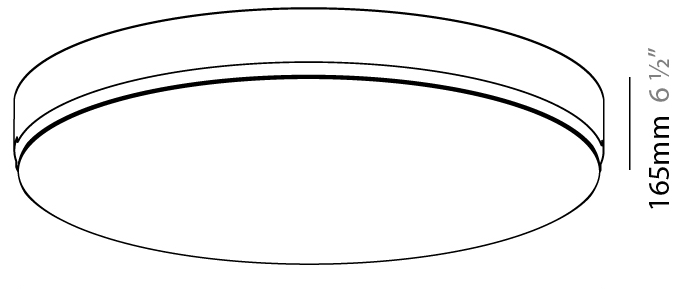

GENERAL

Series: Sign
Brand: Prolicht
Division: Architectural
Mounting Type: Trimless
Mounting Location: Ceiling
Subcategory: Ambient

PHYSICAL

Shape: Round
Diameter (mm): 630
Diameter (in): 24 13/16
Height (mm): 165
Height (in): 6 1/2
Light Distribution: Direct
Weight (kg): 8.3
Weight (lbs): 18.298
Diffuser: PMMA - Opal
Fixture Material: Extruded Aluminum / Steel
Cut-out Measurements: 655mm / 25 13/16"
Upon Request: Unique Sizes Unique Ceiling Thickness Unique Mounting Depth Spot Inserts

ELECTRICAL

Lamp Type: LED (Zhaga Standard)
Input Wattage (W): 66.5
Total Output Wattage (W): 57
[Dimming: Tri-Mode (Non-Dimming and Phase Dimming (120Vac only) and 0-10V Dimming)](#)
Driver Included: Yes
Driver Location: Integrated
Driver Type: Constant Current - Universal
Driver Class: Class 2
Input Voltage (V): 120 - 277
Constant Current (MA): 500

LED

[Color Temperature (°K): 2700 / 3000 / 3500 / 4000](#)
Max. Delivered Lumen (lm): 5535 / 6194 / 6358 / 6594
Nominal Lumen (lm): 7410 / 8292 / 8512 / 8828
CRI: >80 CRI
Efficiency (%): 65% (5mm Perspex)|74%
Lamp Life (hrs): 50000
Upon Request: RGB-W Tunable White Special Color Temperature CRI90

OPTICAL

RATINGS AND CERTIFICATIONS

Certified By: Certified for North American Standards
IP rating: IP20

Ø 630mm 24 13/16"

165mm 6 1/2"