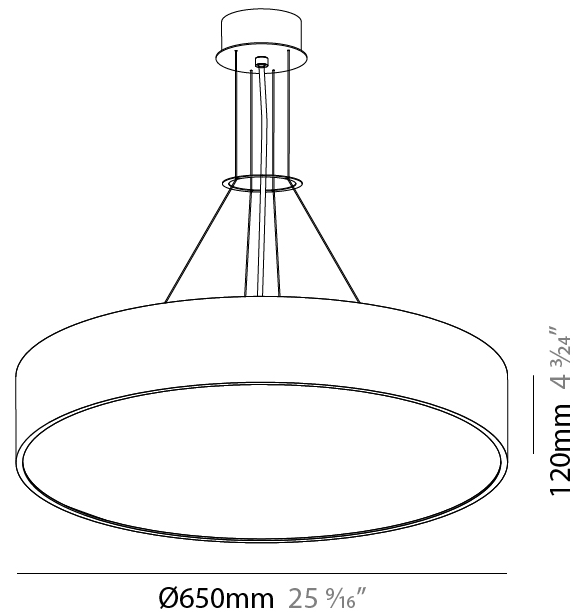

GENERAL

Series: Sign
Brand: Prolicht
Division: Architectural
Mounting Type: Suspension
Mounting Location: Ceiling
Subcategory: Pendant

PHYSICAL

Shape: Round
Diameter (mm): 650
Diameter (in): 25 ³/₁₆"
Depth (mm): 120
Depth (in): 4 ³/₄"
Max. Overall Height (mm): 2120
Max. Overall Height (in): 83 ⁷/₁₆"
Light Distribution: Direct / Indirect
Weight (kg): 8.8
Weight (lbs): 19.4
Diffuser: PMMA - Opal or Micro-Prism
Fixture Finish: SSR / BKV / CWI / CRY / HAB / UFT / ITA / RUA / FTG / MYG / LOD / PUS / FRO / FUP / KIA / POP / BLS / SPG / MEY / GOH / GUM / CHC / COM / ABZ / JAG / OBR / MOS / ROR
Fixture Material: Extruded Aluminum / Steel
Cable Details: 2000mm or 6000mm Transparent Cable

ELECTRICAL

Lamp Type: LED (Zhaga Standard)
Input Wattage (W): 66.5/18.6
Total Output Wattage (W): 57/16
Dimming: Tri-Mode (Non-Dimming and Phase Dimming (120Vac only) and 0-10V Dimming)
Driver Included: Yes
Driver Location: Integrated
Driver Type: Constant Current - Universal
Driver Class: Class 2
Input Voltage (V): 120 - 277
Constant Current (MA): 500/700

LED

Color Temperature (°K): 2700 / 3000 / 3500 / 4000
Max. Delivered Lumen (lm): 9430 / 10035 / 10240
CRI: >80 CRI
Efficiency (%): 86
Lamp Life (hrs): 50000

OPTICAL

RATINGS AND CERTIFICATIONS

Certified By: Certified for North American Standards
IP rating: IP20