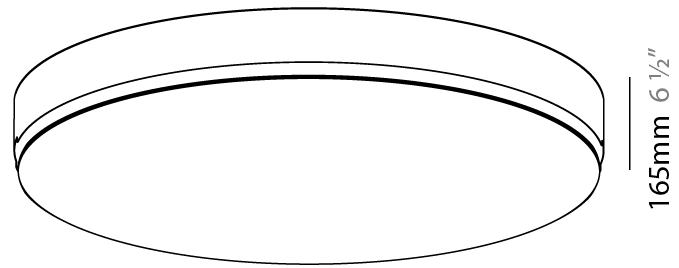

GENERAL

Series: Sign
Brand: Prolicht
Division: Architectural
Mounting Type: Trimless
Mounting Location: Ceiling
Subcategory: Ambient

PHYSICAL

Shape: Round
Diameter (mm): 630
Diameter (in): 24 ¹³/₁₆
Height (mm): 165
Height (in): 6 ¹/₂
Light Distribution: Direct
Weight (kg): 8.3
Weight (lbs): 18.298
Diffuser: PMMA - Opal
Fixture Material: Extruded Aluminum / Steel
Cut-out Measurements: 655mm / 25 13/16"
Upon Request: Unique Sizes Unique Ceiling Thickness Unique Mounting Depth Spot Inserts

ELECTRICAL

Lamp Type: LED (Zhaga Standard)
Input Wattage (W): 66.5
Total Output Wattage (W): 57
Dimming: [Tri-Mode (Non-Dimming and Phase Dimming (120Vac only) and 0-10V Dimming)](#)
Driver Included: Yes
Driver Location: Integrated
Driver Type: Constant Current - Universal
Driver Class: Class 2
Input Voltage (V): 120 - 277
Constant Current (MA): 500

LED

[Color Temperature (°K): 2700 / 3000 / 3500 / 4000](#)
Max. Delivered Lumen (lm): 5535 / 6194 / 6358 / 6594
Nominal Lumen (lm): 7410 / 8292 / 8512 / 8828
CRI: >80 CRI
Efficiency (%): 65% (5mm Perspex)|74%
Lamp Life (hrs): 50000
Upon Request: RGB-W Tunable White Special Color Temperature CRI90

OPTICAL

RATINGS AND CERTIFICATIONS

Certified By: Certified for North American Standards
IP rating: IP20

Ø 630mm 24 ¹³/₁₆"

165mm 6 ¹/₂"

655mm
25 ¹³/₁₆"