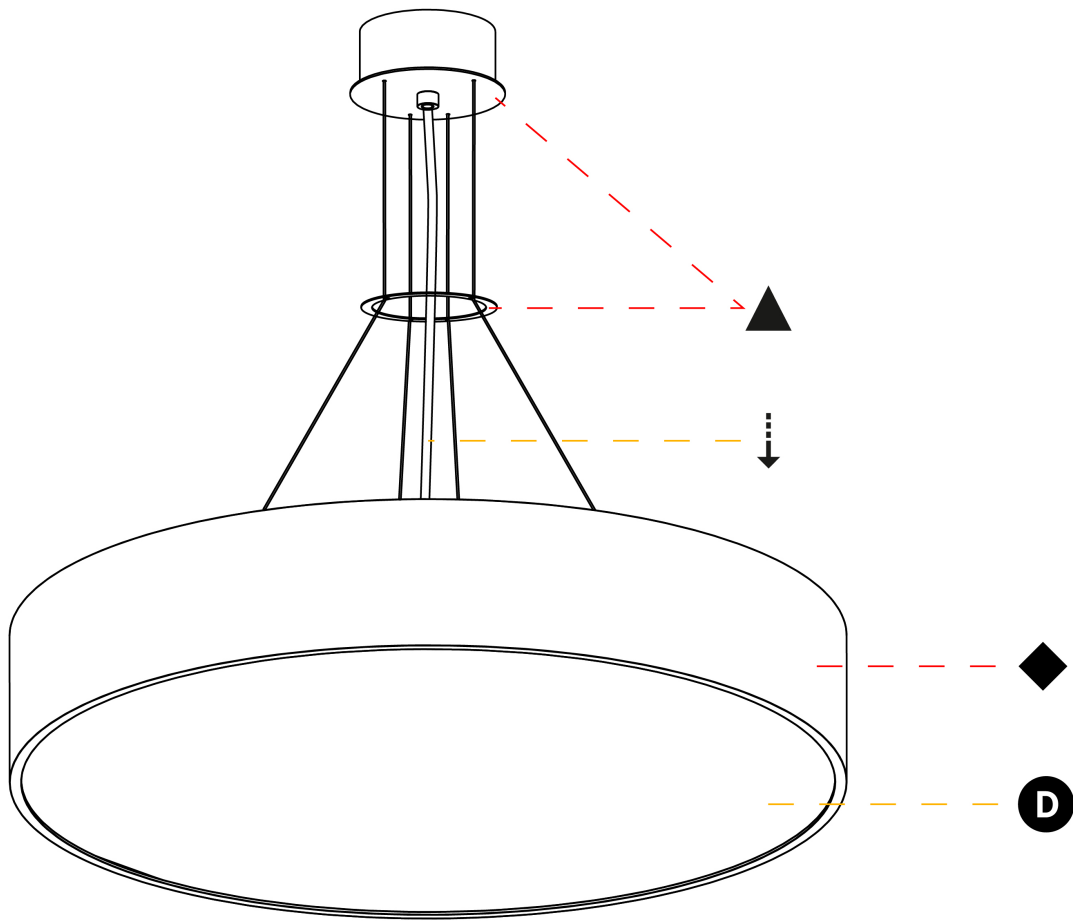

OPTICAL

Beam Angle: 110

RATINGS AND CERTIFICATIONS

Certified By: Certified for North American Standards
 IP rating: IP20

SIGN SUSPENSION

A30348-

PROJECT	_____
TYPE	_____
SPECIFIER	_____
QUANTITY	_____
DATE	_____