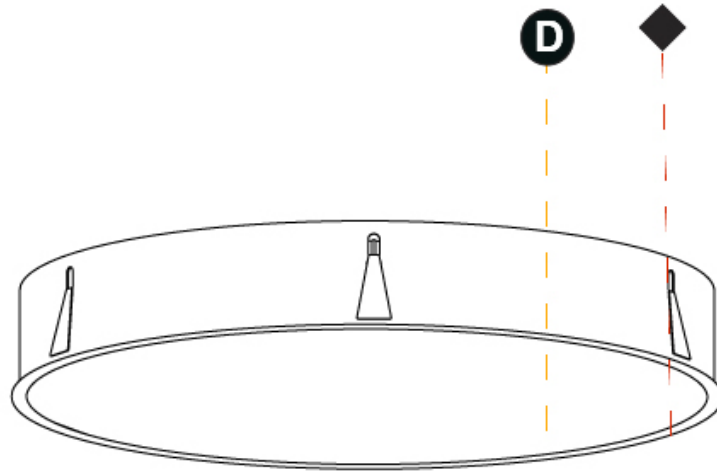

SIGN RECESSED

A37777-

PROJECT _____

TYPE _____

SPECIFIER _____

QUANTITY _____

DATE _____

A