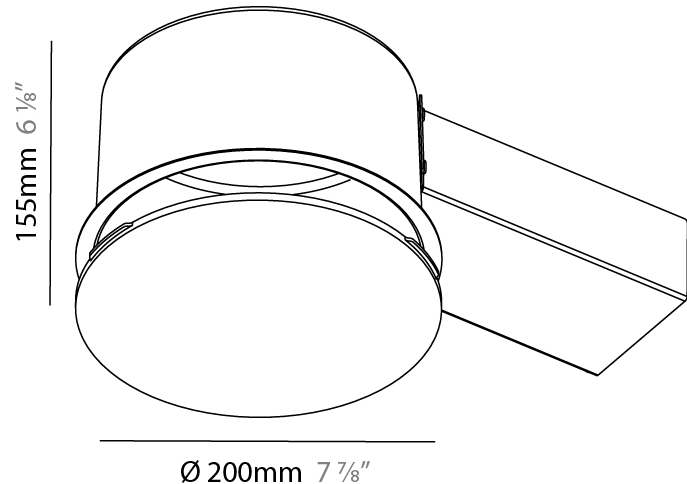

base number   LED   Color
Dimming   Temperature

1. To build a product code in our configurator select the specify button on the base model # product page
2. To build a manual product code on this datasheet choose from the options listed below in blue font and add the suffix to the base model #

GENERAL

Series: Sign
Brand: Prolicht
Division: Architectural
Mounting Type: Trimless
Mounting Location: Ceiling
Subcategory: Ambient

PHYSICAL

Shape: Round
Diameter (mm): 200
Diameter (in): 7 7/8
Height (mm): 155
Height (in): 6 1/8
Light Distribution: Direct
Weight (kg): 1.338
Weight (lbs): 2.95
Diffuser: PMMA - Opal
Fixture Material: Extruded Aluminum / Steel
Cut-out Measurements: 225mm / 8 7/8"
Upon Request: Unique Sizes Unique Ceiling Thickness Unique Mounting Depth Spot Inserts

ELECTRICAL

Lamp Type: LED (Zhaga Standard)
Input Wattage (W): 13.2
Total Output Wattage (W): 12
Dimming: [Tri-Mode (Non-Dimming and Phase Dimming (120Vac only) and 0-10V Dimming)](#)
Driver Included: Yes
Driver Location: Integrated
Driver Type: Constant Current - Universal
Driver Class: Class 2
Input Voltage (V): 120 - 277
Constant Current (MA): 350

LED

[Color Temperature (°K): 3000 / 4000](#)
Max. Delivered Lumen (lm): 910
CRI: >80 CRI
Efficiency (%): 0.68
Lamp Life (hrs): 50000
Upon Request: RGB-W Tunable White Special Color Temperature CRI90

OPTICAL

RATINGS AND CERTIFICATIONS

Certified By: Certified for North American Standards
IP rating: IP20