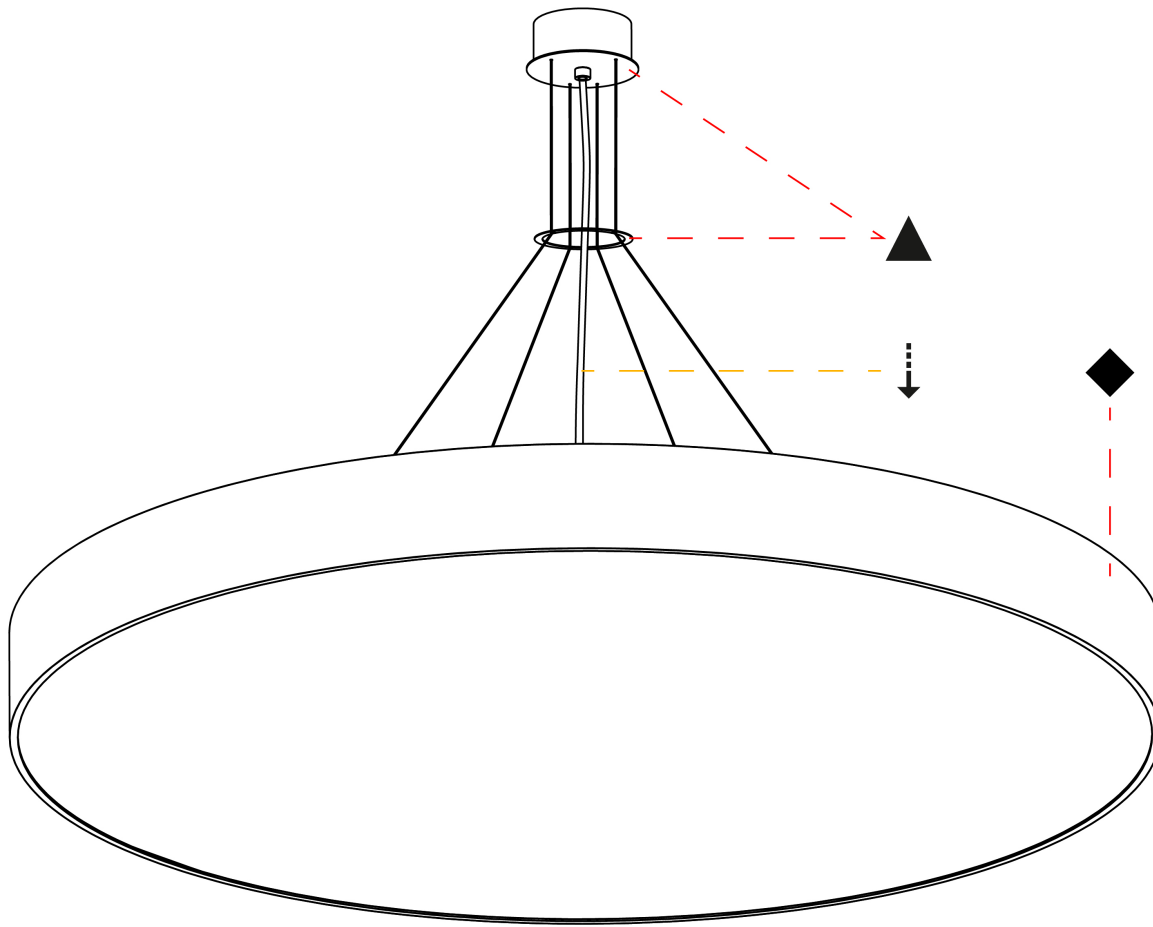

SIGN SUSPENSION

A30356-

PROJECT	_____
TYPE	_____
SPECIFIER	_____
QUANTITY	_____
DATE	_____

A