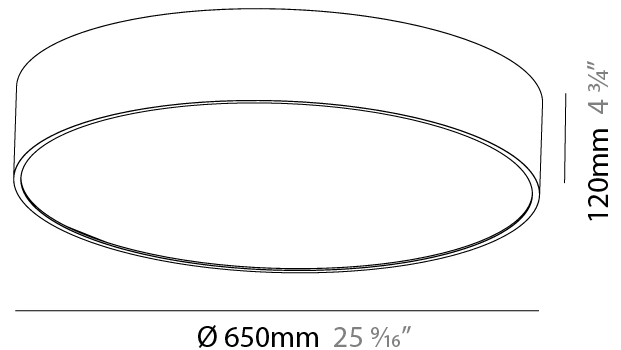

1. To build a product code in our configurator select the specify button on the base model # product page
2. To build a manual product code on this datasheet choose from the options listed below in blue font and add the suffix to the base model #

GENERAL

Series: Sign
Brand: Prolicht
Division: Architectural
Mounting Type: Surface
Mounting Location: Ceiling
Subcategory: Ambient

PHYSICAL

Shape: Round
Diameter (mm): 650
Diameter (in): 25 ³/₁₆
Height (mm): 120
Height (in): 4 ³/₄
Light Distribution: Direct
Weight (kg): 8.4
Weight (lbs): 18.518
Diffuser: PMMA - Opal or Micro-Prism
Fixture Finish: SSR / BKV / CWI / CRY / HAB / UFT / ITA / RUA / FTG / MYG / LOD / PUS / FRO / FUP / KIA / POP / BLS / SPG / MEY / GOH / GUM / CHC / COM / ABZ / JAG / OBR / MOS / ROR
Fixture Material: Extruded Aluminum / Steel

ELECTRICAL

Lamp Type: LED (Zhaga Standard)
Input Wattage (W): 66.5
Total Output Wattage (W): 57
Dimming: Tri-Mode (Non-Dimming and Phase Dimming (120Vac only) and 0-10V Dimming)
Driver Included: Yes
Driver Location: Integrated
Driver Type: Constant Current - Universal
Driver Class: Class 2
Input Voltage (V): 120 - 277
Constant Current (MA): 500

LED

Color Temperature (°K): 2700 / 3000 / 3500 / 4000
Max. Delivered Lumen (lm): 5880 / 6360 / 6450
CRI: >80 CRI
Efficiency (%): 73
Lamp Life (hrs): 50000

OPTICAL

RATINGS AND CERTIFICATIONS

Certified By: Certified for North American Standards
IP rating: IP20