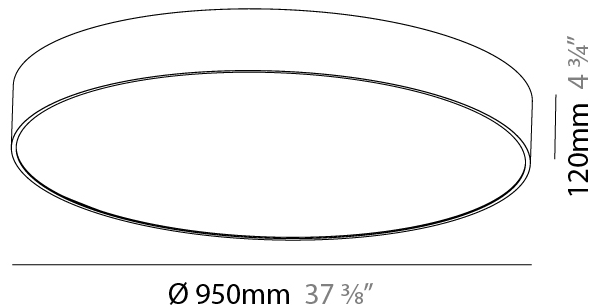

GENERAL

Series: Sign
Brand: Prolicht
Division: Architectural
Mounting Type: Surface
Mounting Location: Ceiling
Subcategory: Ambient

PHYSICAL

Shape: Round
Diameter (mm): 950
Diameter (in): 37 ³/₈
Height (mm): 120
Height (in): 4 ³/₄
Light Distribution: Direct
Weight (kg): 16.61
Weight (lbs): 36.619
Diffuser: PMMA - Opal or Micro-Prism
Fixture Finish: SSR / BKV / CWI / CRY / HAB / UFT / ITA / RUA / FTG / MYG / LOD / PUS / FRO / FUP / KIA / POP / BLS / SPG / MEY / GOH / GUM / CHC / COM / ABZ / JAG / OBR / MOS / ROR
Fixture Material: Extruded Aluminum / Steel

ELECTRICAL

Lamp Type: LED (Zhaga Standard)
Input Wattage (W): 118
Total Output Wattage (W): 111
Dimming: Tri-Mode (Non-Dimming and Phase Dimming (120Vac only) and 0-10V Dimming)
Driver Included: Yes
Driver Location: Integrated
Driver Type: Constant Current - Universal
Driver Class: Class 1
Input Voltage (V): 120 - 277
Constant Current (MA): 500

LED

Color Temperature (°K): 2700 / 3000 / 3500 / 4000
Max. Delivered Lumen (lm): 11061-11869 / 11540.48 - 12383.28 / 11776-12636
Nominal Lumen (lm): 16147.91 / 16847.48 / 17191.31
CRI: >80 CRI
Efficiency (%): 75
Lamp Life (hrs): 50000

OPTICAL

Beam Angle: Opal - 110 / Prismatic 94

RATINGS AND CERTIFICATIONS

Certified By: Certified for North American Standards
IP rating: IP20