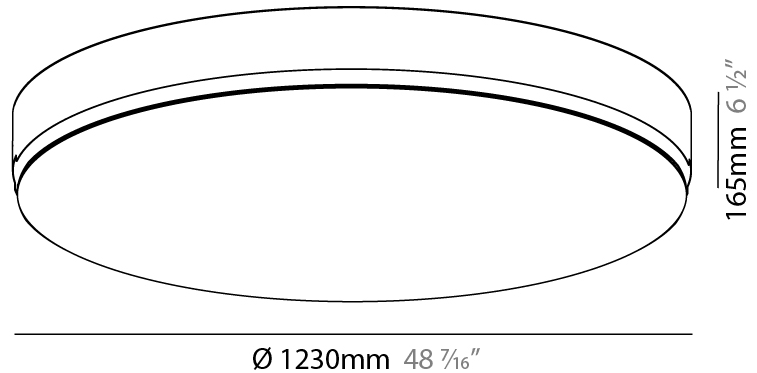

GENERAL

Series: Sign
Brand: Prolicht
Division: Architectural
Mounting Type: Trimless
Mounting Location: Ceiling
Subcategory: Ambient

PHYSICAL

Shape: Round
Diameter (mm): 1230
Diameter (in): 48 7/16
Height (mm): 165
Height (in): 6 1/2
Light Distribution: Direct
Weight (kg): 26.9
Weight (lbs): 59.304
Diffuser: PMMA - Opal
Fixture Material: Extruded Aluminum / Steel
Cut-out Measurements: 1255mm / 49 7/16"
Upon Request: Unique Sizes Unique Ceiling Thickness Unique Mounting Depth Spot Inserts

ELECTRICAL

Lamp Type: LED (Zhaga Standard)
Input Wattage (W): 213.5
Total Output Wattage (W): 183
Dimming: [Tri-Mode (Non-Dimming and Phase Dimming (120Vac only) and 0-10V Dimming)](#)
Driver Included: Yes
Driver Location: Integrated
Driver Type: Constant Current - Universal
Driver Class: Class 2
Input Voltage (V): 120 - 277
Constant Current (MA): 500

LED

Color Temperature (°K): [2700 / 3000 / 3500 / 4000](#)
Max. Delivered Lumen (lm): 18650 / 20070 / 20480
CRI: >80 CRI
Efficiency (%): 65% (5mm Perspex)|80%
Lamp Life (hrs): 50000
Upon Request: RGB-W Tunable White Special Color Temperature CRI90

OPTICAL

RATINGS AND CERTIFICATIONS

Certified By: Certified for North American Standards
IP rating: IP20