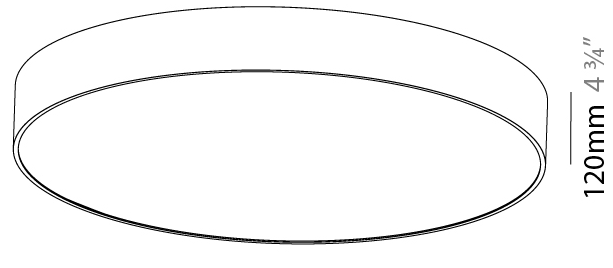

1. To build a product code in our configurator select the specify button on the base model # product page
2. To build a manual product code on this datasheet choose from the options listed below in blue font and add the suffix to the base model #

GENERAL

Series: Sign
Brand: Prolicht
Division: Architectural
Mounting Type: Surface
Mounting Location: Ceiling
Subcategory: Ambient

PHYSICAL

Shape: Round
Diameter (mm): 1250
Diameter (in): 49 3/16
Height (mm): 120
Height (in): 4 3/4
Light Distribution: Direct
Weight (kg): 27.9
Weight (lbs): 61.509
Diffuser: PMMA - Opal
Fixture Finish: SSR / BKV / CWI / CRY / HAB / UFT / ITA / RUA / FTG / MYG / LOD / PUS / FRO / FUP / KIA / POP / BLS / SPG / MEY / GOH / GUM / CHC / COM / ABZ / JAG / OBR / MOS / ROR
Fixture Material: Extruded Aluminum / Steel

ELECTRICAL

Lamp Type: LED (Zhaga Standard)
Input Wattage (W): 214.5
Total Output Wattage (W): 183
Dimming: Tri-Mode (Non-Dimming and Phase Dimming (120Vac only) and 0-10V Dimming)
Driver Included: Yes
Driver Location: Integrated
Driver Type: Constant Current - Universal
Driver Class: Class 1
Input Voltage (V): 120 - 277
Constant Current (MA): 500

LED

Color Temperature (°K): 2700 / 3000 / 3500 / 4000
Max. Delivered Lumen (lm): 18880 / 20306 / 20720
CRI: >80 CRI
Efficiency (%): 78
Lamp Life (hrs): 50000

OPTICAL

RATINGS AND CERTIFICATIONS

Certified By: Certified for North American Standards
IP rating: IP20

Ø 1250mm 49 3/16"

120mm 4 3/4"