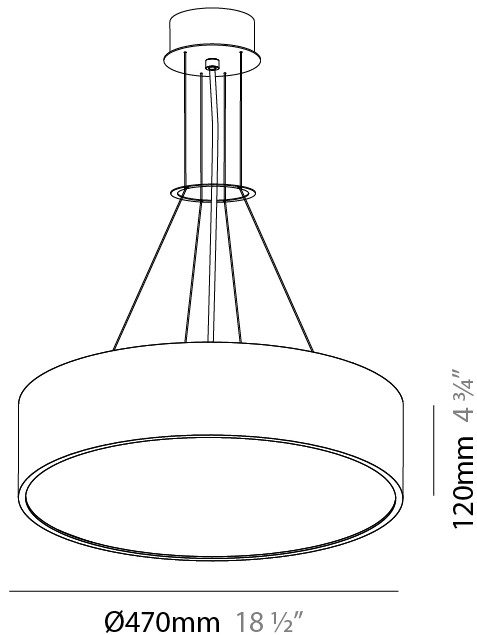

GENERAL

Series: Sign
Brand: Prolicht
Division: Architectural
Mounting Type: Suspension
Mounting Location: Ceiling
Subcategory: Pendant

PHYSICAL

Shape: Round
Diameter (mm): 470
Diameter (in): 18 1/2
Height (mm): 120
Depth (mm): 120
Height (in): 4 3/4
Depth (in): 4 3/4
Max. Overall Height (mm): 2120
Max. Overall Height (in): 83 7/16
Light Distribution: Direct
Weight (kg): 5.2
Weight (lbs): 11.464
Diffuser: PMMA - Opal or Micro-Prism
Fixture Finish: SSR / BKV / CWI / CRY / HAB / UFT / ITA / RUA / FTG / MYG / LOD / PUS / FRO / FUP / KIA / POP / BLS / SPG / MEY / GOH / GUM / CHC / COM / ABZ / JAG / OBR / MOS / ROR
Fixture Material: Extruded Aluminum / Steel
Cable Details: 2000mm or 6000mm Transparent Cable

ELECTRICAL

Lamp Type: LED (Zhaga Standard)
Input Wattage (W): 35
Total Output Wattage (W): 30
Dimming: Tri-Mode (Non-Dimming and Phase Dimming (120Vac only) and 0-10V Dimming)
Driver Included: Yes
Driver Location: Integrated
Driver Type: Constant Current - Universal
Driver Class: Class 1
Input Voltage (V): 120 - 277
Constant Current (MA): 500

LED

Color Temperature (°K): 2700 / 3000 / 3500 / 4000
Max. Delivered Lumen (lm): 3090 / 3332 / 3400
CRI: >80 CRI
Efficiency (%): 73
Lamp Life (hrs): 50000

OPTICAL

RATINGS AND CERTIFICATIONS

Certified By: Certified for North American Standards
IP rating: IP20