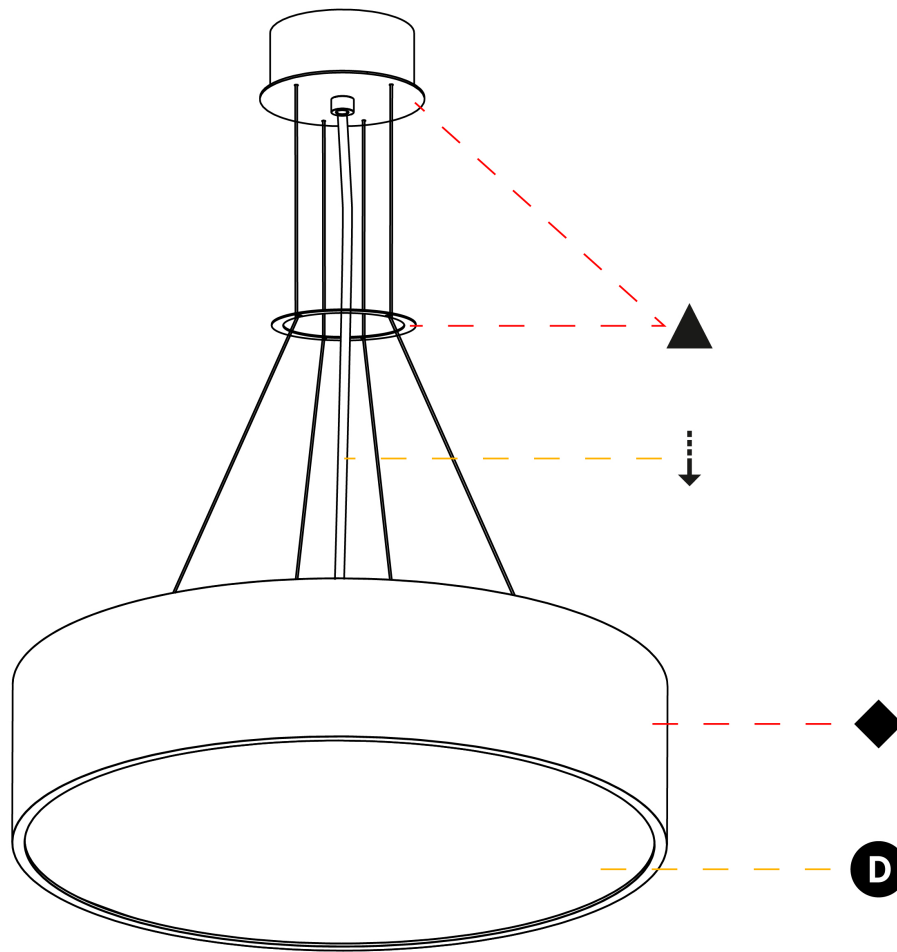

A30588-

PROJECT	_____
TYPE	_____
SPECIFIER	_____
QUANTITY	_____
DATE	_____

A