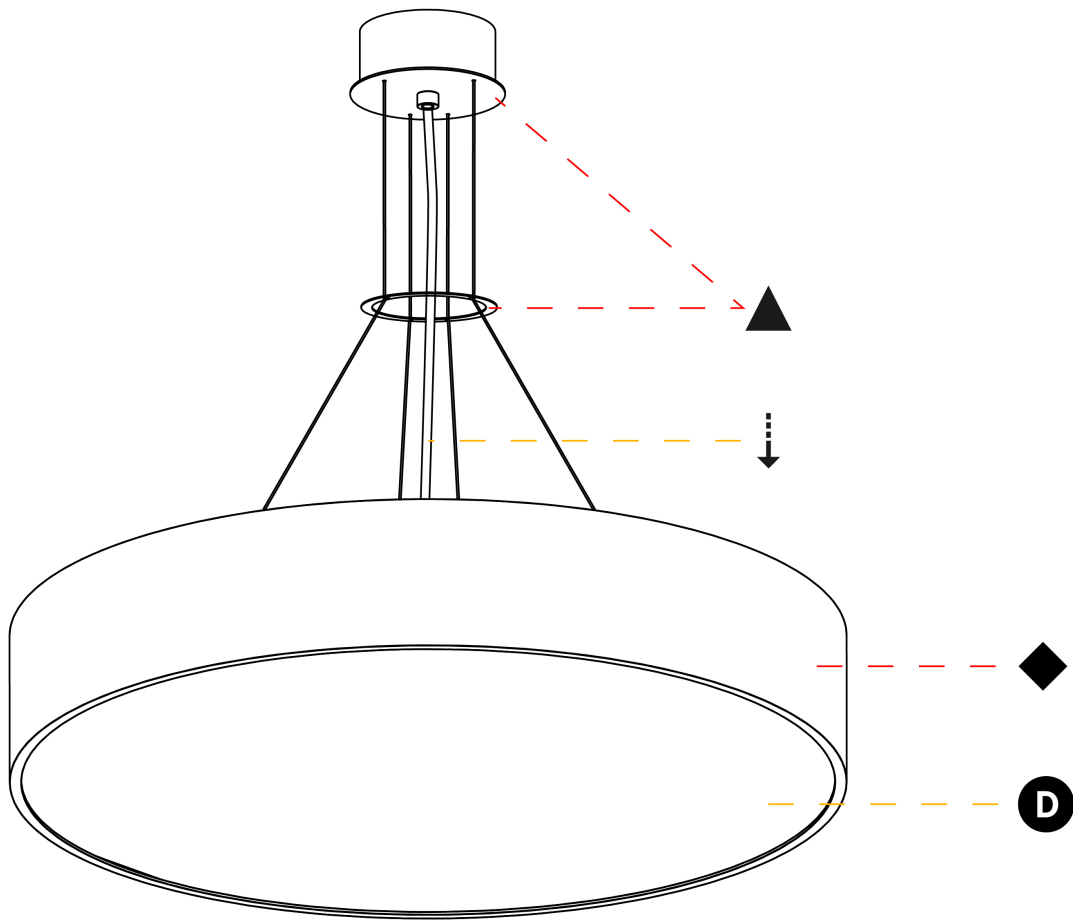

SIGN SUSPENSION

A30348-

PROJECT	_____
TYPE	_____
SPECIFIER	_____
QUANTITY	_____
DATE	_____

A