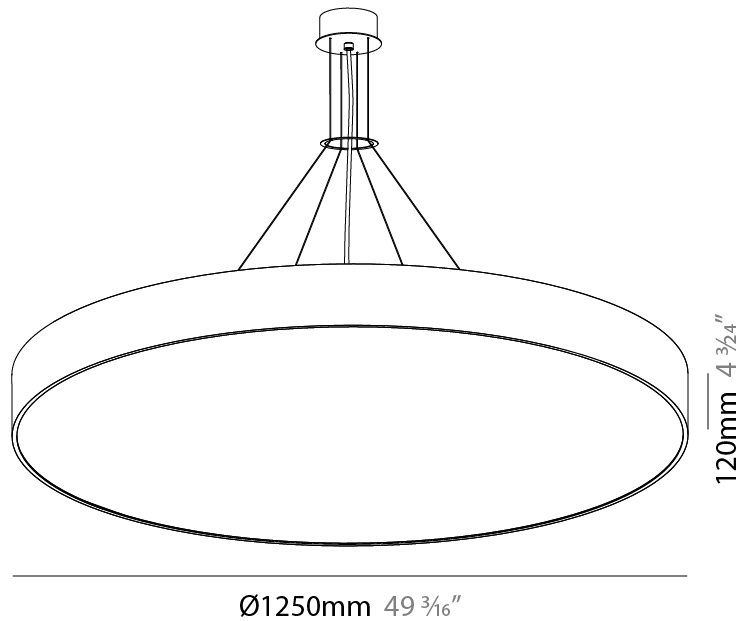

GENERAL

Series: Sign
Brand: Prolicht
Division: Architectural
Mounting Type: Suspension
Mounting Location: Ceiling
Subcategory: Pendant

PHYSICAL

Shape: Round
Diameter (mm): 1250
Diameter (in): 49 ³/₁₆
Height (mm): 120
Height (in): 4 ³/₄
Max. Overall Height (mm): 2120
Max. Overall Height (in): 83 ⁷/₁₆
Light Distribution: Direct
Weight (kg): 28.7
Weight (lbs): 63.27
Diffuser: PMMA - Opal
Fixture Finish: SSR / BKV / CWI / CRY / HAB / UFT / ITA / RUA / FTG / MYG / LOD / PUS / FRO / FUP / KIA / POP / BLS / SPG / MEY / GOH / GUM / CHC / COM / ABZ / JAG / OBR / MOS / ROR
Fixture Material: Extruded Aluminum / Steel
Cable Details: 2000mm or 6000mm Transparent Cable

ELECTRICAL

Lamp Type: LED (Zhaga Standard)
Input Wattage (W): 213.5
Total Output Wattage (W): 183
Dimming: Tri-Mode (Non-Dimming and Phase Dimming (120Vac only) and 0-10V Dimming)
Driver Included: Yes
Driver Location: Integrated
Driver Type: Constant Current - Universal
Driver Class: Class 1
Input Voltage (V): 120 - 277
Constant Current (MA): 500

LED

Color Temperature (°K): 2700 / 3000 / 3500 / 4000
Max. Delivered Lumen (lm): 18880 / 20306 / 20720
CRI: >80 CRI
Efficiency (%): 78
Lamp Life (hrs): 50000

OPTICAL

RATINGS AND CERTIFICATIONS

Certified By: Certified for North American Standards
IP rating: IP20