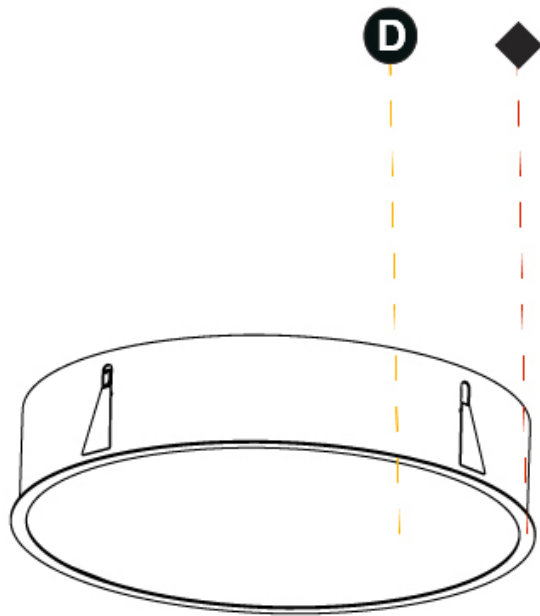

SIGN RECESSED

A37773-

PROJECT _____

TYPE _____

SPECIFIER _____

QUANTITY _____

DATE _____

A