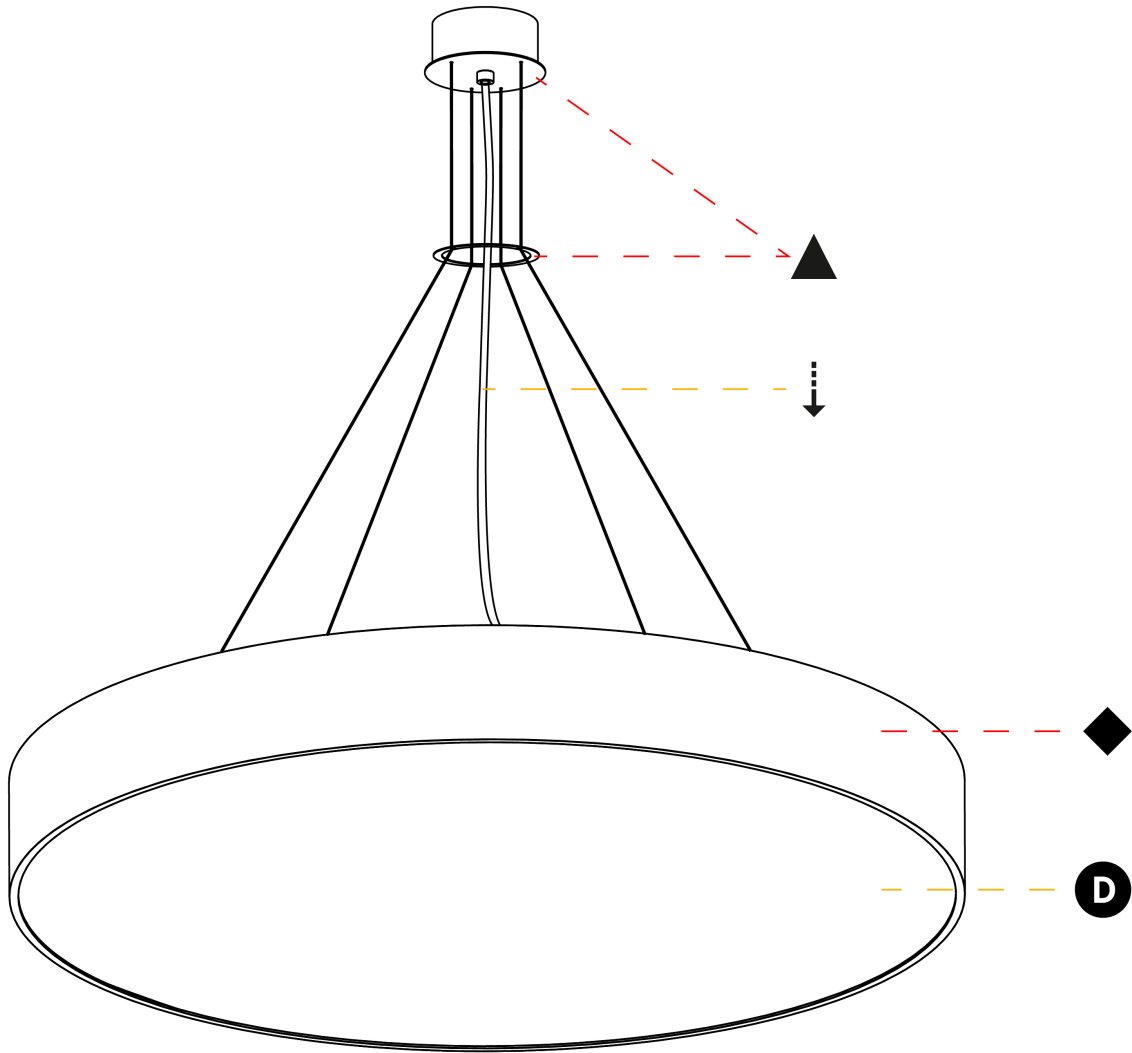

SIGN SUSPENSION

A30592-

PROJECT	_____
TYPE	_____
SPECIFIER	_____
QUANTITY	_____
DATE	_____

A