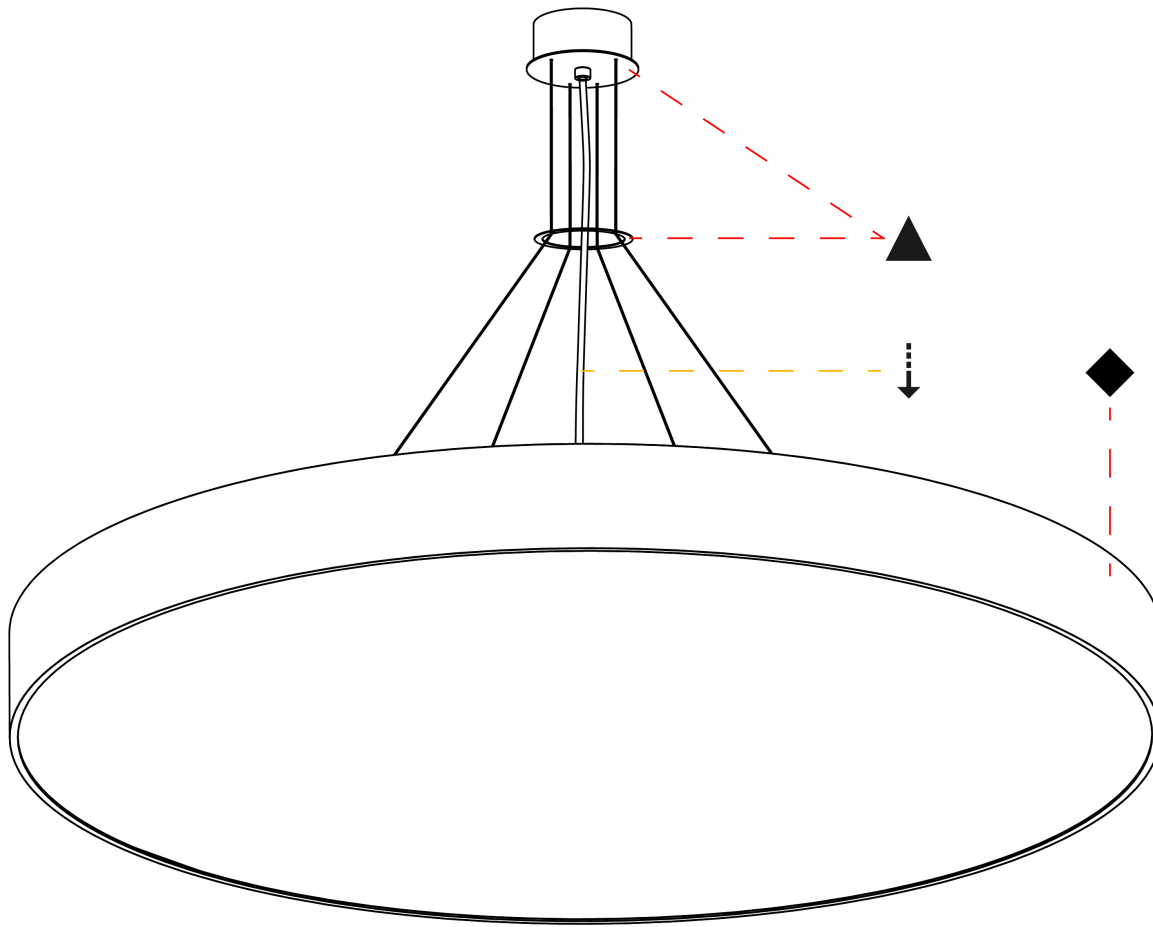

SIGN SUSPENSION

A30594-

PROJECT	_____
TYPE	_____
SPECIFIER	_____
QUANTITY	_____
DATE	_____

A