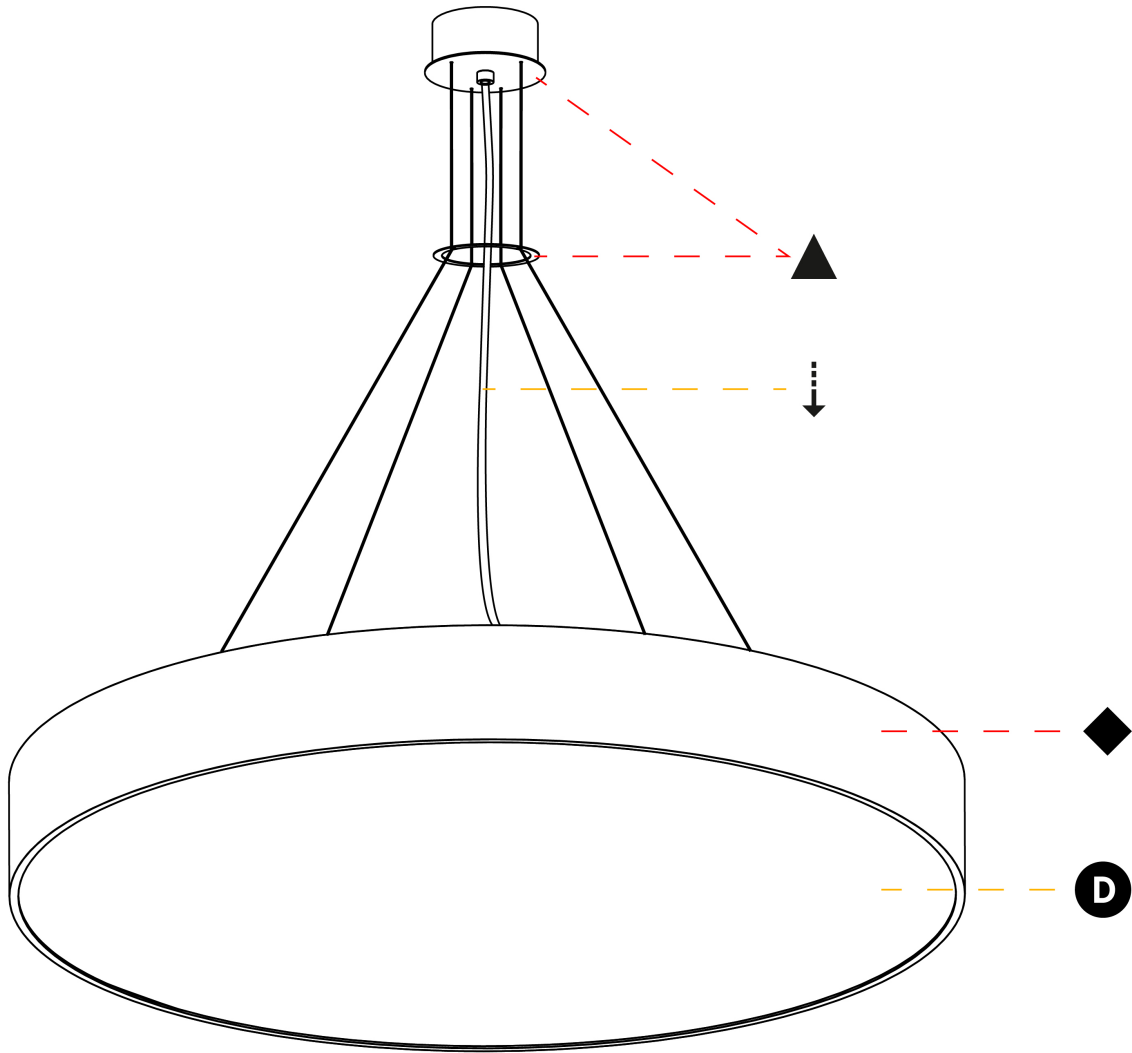

SIGN SUSPENSION

A30352-

PROJECT	_____
TYPE	_____
SPECIFIER	_____
QUANTITY	_____
DATE	_____

A