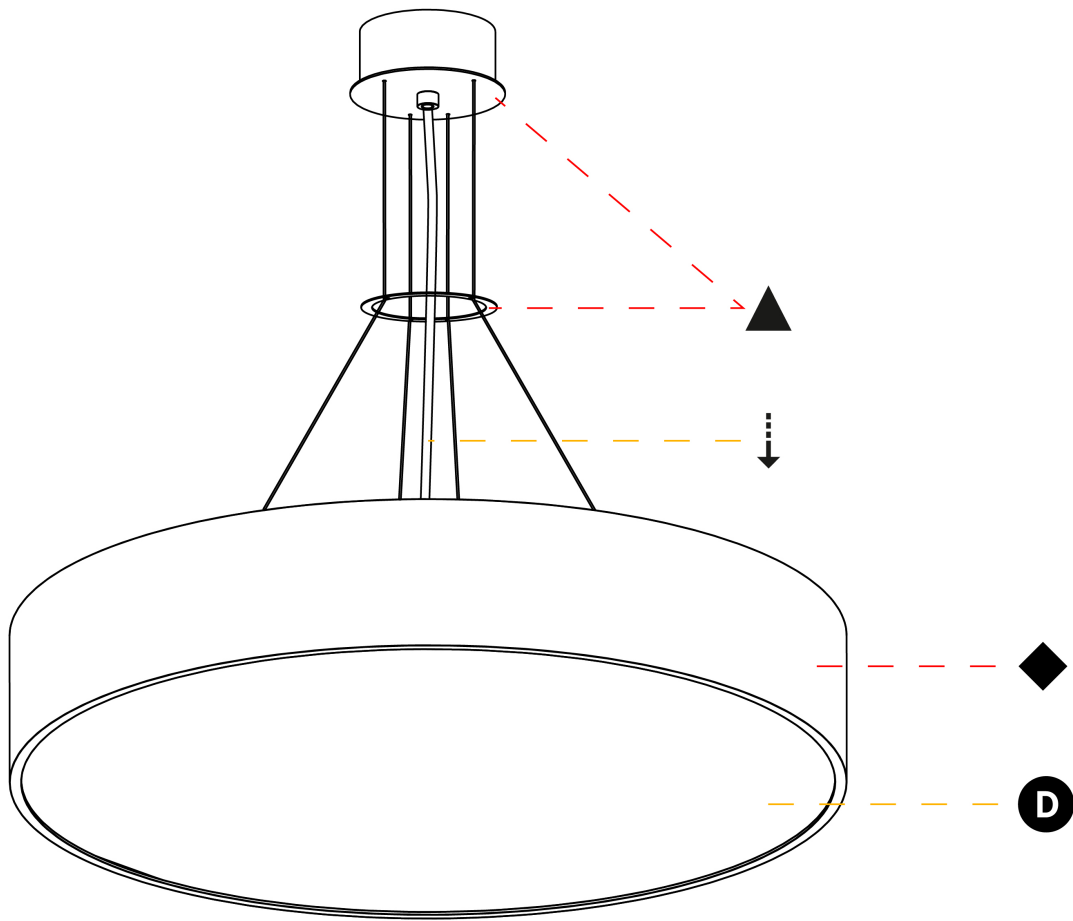

SIGN SUSPENSION

A30590-

PROJECT	_____
TYPE	_____
SPECIFIER	_____
QUANTITY	_____
DATE	_____

A