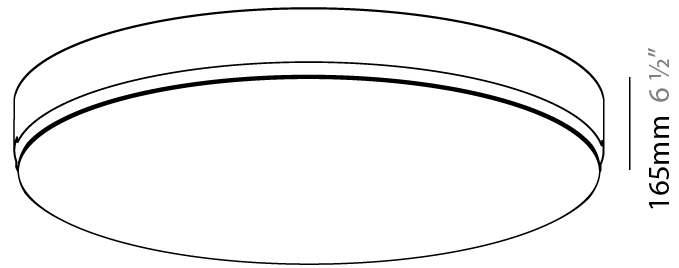

GENERAL

Series: Sign
Brand: Prolicht
Division: Architectural
Mounting Type: Trimless
Mounting Location: Ceiling
Subcategory: Ambient

PHYSICAL

Shape: Round
Diameter (mm): 630
Diameter (in): 24 13/16
Height (mm): 165
Height (in): 6 1/2
Light Distribution: Direct
Weight (kg): 8.3
Weight (lbs): 18.298
Diffuser: PMMA - Opal
Fixture Material: Extruded Aluminum / Steel
Cut-out Measurements: 655mm / 25 13/16"
Upon Request: Unique Sizes Unique Ceiling Thickness Unique Mounting Depth Spot Inserts

ELECTRICAL

Lamp Type: LED (Zhaga Standard)
Input Wattage (W): 66.5
Total Output Wattage (W): 57
[Dimming: Tri-Mode (Non-Dimming and Phase Dimming (120Vac only) and 0-10V Dimming)](#)
Driver Included: Yes
Driver Location: Integrated
Driver Type: Constant Current - Universal
Driver Class: Class 2
Input Voltage (V): 120 - 277
Constant Current (MA): 500

LED

[Color Temperature (°K): 2700 / 3000 / 3500 / 4000](#)
Max. Delivered Lumen (lm): 5535 / 6194 / 6358 / 6594
Nominal Lumen (lm): 7410 / 8292 / 8512 / 8828
CRI: >80 CRI
Efficiency (%): 65% (5mm Perspex)|74%
Lamp Life (hrs): 50000
Upon Request: RGB-W Tunable White Special Color Temperature CRI90

OPTICAL

RATINGS AND CERTIFICATIONS

Certified By: Certified for North American Standards
IP rating: IP20

Ø 630mm 24 13/16"

165mm 6 1/2"