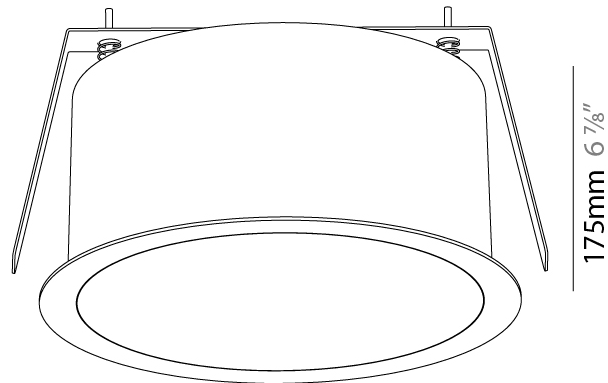

GENERAL

Series: Sign
Brand: Prolicht
Division: Architectural
Mounting Type: Recessed
Mounting Location: Ceiling
Subcategory: Ambient

PHYSICAL

Shape: Round
Diameter (mm): 313
Diameter (in): 12 5/16
Height (mm): 175
Height (in): 6 7/8
Ceiling Thickness (mm): 10 / 12.5 / 15 / 25 / 30
Ceiling Thickness (in): 3/8 or 1/2 or 9/16 or 1 or 1 3/16
Min. Recessing Depth (mm): 175
Min. Recessing Depth (in): 6 7/8
Light Distribution: Direct
Weight (kg): 3.229
Weight (lbs): 7.12
Diffuser: PMMA - Opal or Micro-Prism
Fixture Finish: SSR / BKV / CWI / CRY / HAB / UFT / ITA / RUA / FTG / MYG / LOD / PUS / FRO / FUP / KIA / POP / BLS / SPG / MEY / GOH / GUM / CHC / COM / ABZ / JAG / OBR / MOS / ROR
Fixture Material: Extruded Aluminum / Steel
Cut-out Measurements: 300mm / 11 13/16"

ELECTRICAL

Lamp Type: LED (Zhaga Standard)
Input Wattage (W): 16.5
Total Output Wattage (W): 12.75
Dimming: Tri-Mode (Non-Dimming and Phase Dimming (120Vac only) and 0-10V Dimming)
Driver Included: Yes
Driver Location: Integrated
Driver Type: Constant Current - Universal
Driver Class: Class 2
Input Voltage (V): 120 - 277
Constant Current (MA): 500

LED

Color Temperature (°K): 3000 / 4000
Max. Delivered Lumen (lm): 1230 / 1264 / 1290
CRI: >80 CRI
Lamp Life (hrs): 50000

OPTICAL

RATINGS AND CERTIFICATIONS

Certified By: Certified for North American Standards
IP rating: IP20

Ø 313mm 12 5/16"