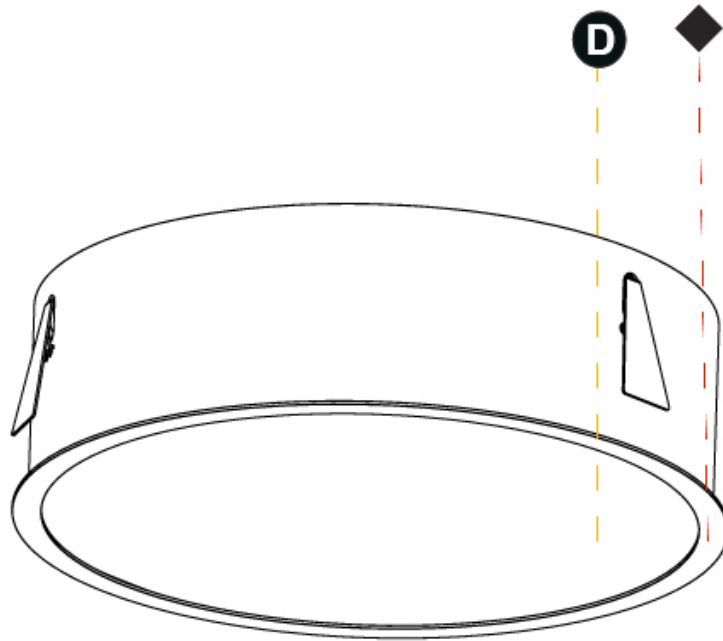

SIGN RECESSED

A37785-

PROJECT _____

TYPE _____

SPECIFIER _____

QUANTITY _____

DATE _____