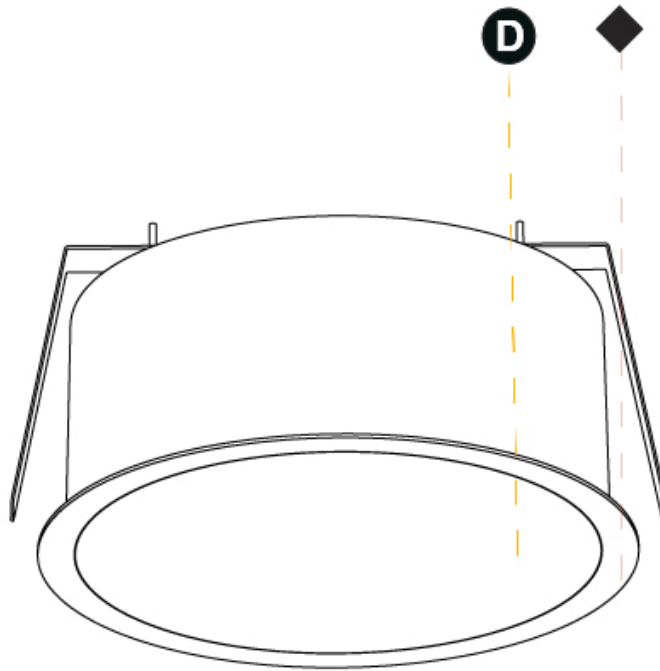

SIGN RECESSED

A37769-

PROJECT _____

TYPE _____

SPECIFIER _____

QUANTITY _____

DATE _____

A