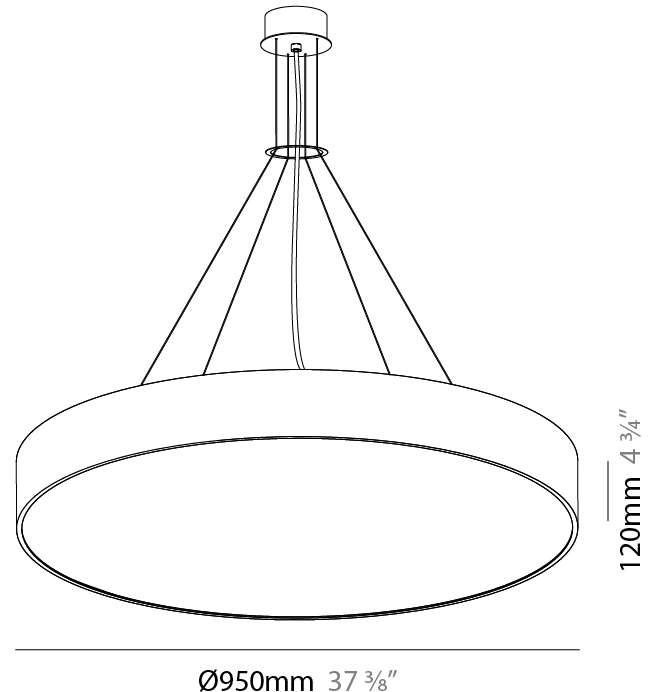

GENERAL

Series: Sign
Brand: Prolicht
Division: Architectural
Mounting Type: Suspension
Mounting Location: Ceiling
Subcategory: Pendant

PHYSICAL

Shape: Round
Diameter (mm): 950
Diameter (in): 37 ³/₈
Depth (mm): 120
Depth (in): 4 ³/₄
Max. Overall Height (mm): 2120
Max. Overall Height (in): 83 ⁷/₁₆
Light Distribution: Direct
Weight (kg): 16.058
Weight (lbs): 35.40
Diffuser: PMMA - Opal or Micro-Prism
Fixture Finish: SSR / BKV / CWI / CRY / HAB / UFT / ITA / RUA / FTG / MYG / LOD / PUS / FRO / FUP / KIA / POP / BLS / SPG / MEY / GOH / GUM / CHC / COM / ABZ / JAG / OBR / MOS / ROR
Fixture Material: Extruded Aluminum / Steel
Cable Details: 2000mm or 6000mm Transparent Cable

ELECTRICAL

Lamp Type: LED (Zhaga Standard)
Input Wattage (W): 129.5
Total Output Wattage (W): 111
Dimming: Tri-Mode (Non-Dimming and Phase Dimming (120Vac only) and 0-10V Dimming)
Driver Included: Yes
Driver Location: Integrated
Driver Type: Constant Current - Universal
Driver Class: Class 1
Input Voltage (V): 120 - 277
Constant Current (MA): 500

LED

Color Temperature (°K): 2700 / 3000 / 3500 / 4000
Max. Delivered Lumen (lm): 11450 / 12319 / 12570
CRI: >80 CRI
Lamp Life (hrs): 50000

OPTICAL

Beam Angle: 110

RATINGS AND CERTIFICATIONS

Certified By: Certified for North American Standards
IP rating: IP20

PROJECT _____
TYPE _____
SPECIFIER _____
QUANTITY _____
DATE _____