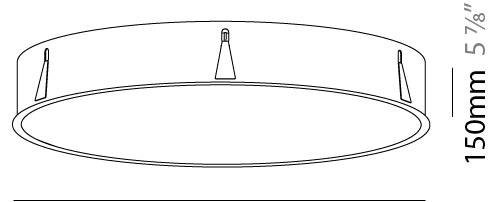

GENERAL

Series: Sign
Brand: Prolicht
Division: Architectural
Mounting Type: Recessed
Mounting Location: Ceiling
Subcategory: Ambient

PHYSICAL

Shape: Round
Diameter (mm): 970
Diameter (in): 38 ³/₁₆
Height (mm): 150
Height (in): 5 ⁷/₈
Ceiling Thickness (mm): 10 / 12 / 15 / 25
Ceiling Thickness (in): 3/8 or 1/2 or 9/16 or 1
Min. Recessing Depth (mm): 160
Min. Recessing Depth (in): 6 ⁵/₁₆
Light Distribution: Direct
Weight (kg): 16.545
Weight (lbs): 36.475
Diffuser: [PMMA - Opal or Micro-Prism](#)
Fixture Finish: [SSR / BKV / CWI / CRY / HAB / UFT / ITA / RUA / FTG / MYG / LOD / PUS / FRO / FUP / KIA / POP / BLS / SPG / MEY / GOH / GUM / CHC / COM / ABZ / JAG / OBR / MOS / ROR](#)
Fixture Material: Extruded Aluminum / Steel
Cut-out Measurements: 958mm / 37 11/16"

ELECTRICAL

Lamp Type: LED (Zhaga Standard)
Input Wattage (W): 129.8
Total Output Wattage (W): 111
Dimming: [Tri-Mode (Non-Dimming and Phase Dimming (120Vac only) and 0-10V Dimming)](#)
Driver Included: Yes
Driver Location: Integrated
Driver Type: Constant Current - Universal
Driver Class: Class 2
Input Voltage (V): 120 - 277
Constant Current (MA): 500

LED

[Color Temperature (°K): 3000 / 4000](#)
Max. Delivered Lumen (lm): 11450 / 12319 / 12570
CRI: >80 CRI
Lamp Life (hrs): 50000

OPTICAL

RATINGS AND CERTIFICATIONS

Certified By: Certified for North American Standards
IP rating: IP20

Ø 970mm 38 ³/₁₆"

150mm 5 ⁷/₈"

958mm
37 ¹¹/₁₆"

160mm
6 ⁵/₁₆"

10 - 25mm
³/₈" - 1"