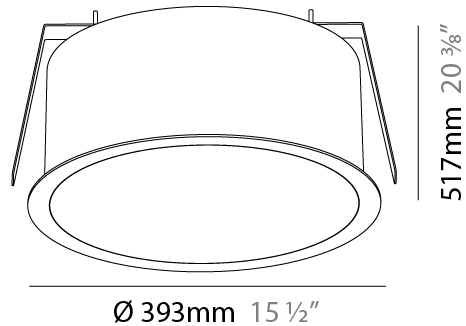

GENERAL

Series: Sign
Brand: Prolicht
Division: Architectural
Mounting Type: Recessed
Mounting Location: Ceiling
Subcategory: Ambient

PHYSICAL

Shape: Round
Diameter (mm): 393
Diameter (in): 15 1/2
Height (mm): 175
Height (in): 6 7/8
Ceiling Thickness (mm): 10 / 12.5 / 15 / 25 / 30
Ceiling Thickness (in): 3/8 or 1/2 or 9/16 or 1 or 1 3/16
Min. Recessing Depth (mm): 175
Min. Recessing Depth (in): 6 7/8
Light Distribution: Direct
Weight (kg): 4.327
Weight (lbs): 9.539
Diffuser: PMMA - Opal or Micro-Prism
Fixture Finish: SSR / BKV / CWI / CRY / HAB / UFT / ITA / RUA / FTG / MYG / LOD / PUS / FRO / FUP / KIA / POP / BLS / SPG / MEY / GOH / GUM / CHC / COM / ABZ / JAG / OBR / MOS / ROR
Fixture Material: Extruded Aluminum / Steel
Cut-out Measurements: 380mm / 14 15/16"

ELECTRICAL

Lamp Type: LED (Zhaga Standard)
Input Wattage (W): 25.3 / 22 (4000K)
Total Output Wattage (W): 23 / 20 (4000K)
Dimming: Tri-Mode (Non-Dimming and Phase Dimming (120Vac only) and 0-10V Dimming)
Driver Included: Yes
Driver Location: Integrated
Driver Type: Constant Current - Universal
Driver Class: Class 2
Input Voltage (V): 120 - 277
Constant Current (MA): 700

LED

Color Temperature (°K): 3000 / 4000
Max. Delivered Lumen (lm): 2110 / 2068 / 1930
CRI: >80 CRI
Efficiency (%): 68
Lamp Life (hrs): 50000

OPTICAL

RATINGS AND CERTIFICATIONS

Certified By: Certified for North American Standards
IP rating: IP20