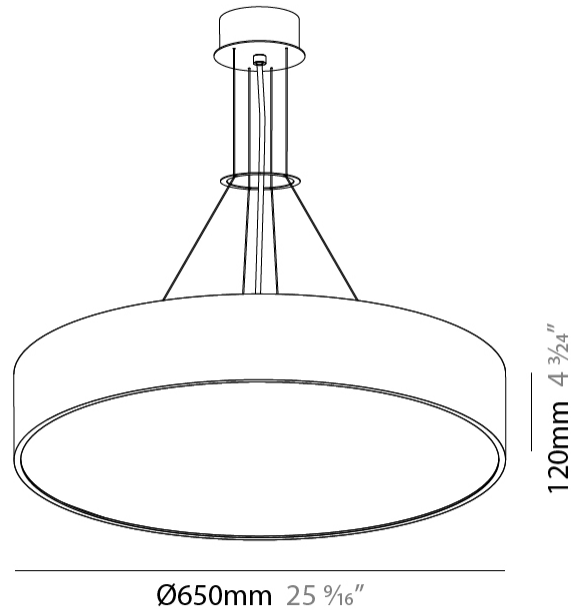

GENERAL

Series: Sign
Brand: Prolicht
Division: Architectural
Mounting Type: Suspension
Mounting Location: Ceiling
Subcategory: Pendant

PHYSICAL

Shape: Round
Diameter (mm): 650
Diameter (in): 25 ³/₁₆
Depth (mm): 120
Depth (in): 4 ³/₄
Max. Overall Height (mm): 2120
Max. Overall Height (in): 83 ⁷/₁₆
Light Distribution: Direct
Weight (kg): 8.505
Weight (lbs): 18.75
Diffuser: PMMA - Opal or Micro-Prism
Fixture Finish: SSR / BKV / CWI / CRY / HAB / UFT / ITA / RUA / FTG / MYG / LOD / PUS / FRO / FUP / KIA / POP / BLS / SPG / MEY / GOH / GUM / CHC / COM / ABZ / JAG / OBR / MOS / ROR
Fixture Material: Extruded Aluminum / Steel
Cable Details: 2000mm or 6000mm Transparent Cable

ELECTRICAL

Lamp Type: LED (Zhaga Standard)
Input Wattage (W): 66.5
Total Output Wattage (W): 57
Dimming: Tri-Mode (Non-Dimming and Phase Dimming (120Vac only) and 0-10V Dimming)
Driver Included: Yes
Driver Location: Integrated
Driver Type: Constant Current - Universal
Driver Class: Class 2
Input Voltage (V): 120 - 277
Constant Current (MA): 500

LED

Color Temperature (°K): 2700 / 3000 / 3500 / 4000
Max. Delivered Lumen (lm): 5535 / 6194 / 6358 / 6594
Nominal Lumen (lm): 7410 / 8292 / 8512 / 8828
CRI: >80 CRI
Efficiency (%): 73
Lamp Life (hrs): 50000

OPTICAL

Beam Angle: 110

RATINGS AND CERTIFICATIONS

Certified By: Certified for North American Standards
IP rating: IP20