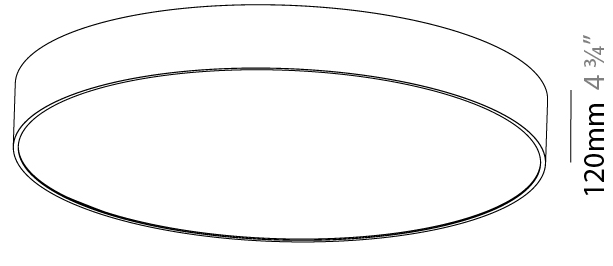

1. To build a product code in our configurator select the specify button on the base model # product page
2. To build a manual product code on this datasheet choose from the options listed below in blue font and add the suffix to the base model #

GENERAL

Series: Sign
Brand: Prolicht
Division: Architectural
Mounting Type: Surface
Mounting Location: Ceiling
Subcategory: Ambient

PHYSICAL

Shape: Round
Diameter (mm): 1250
Diameter (in): 49 3/16
Height (mm): 120
Height (in): 4 3/4
Light Distribution: Direct
Weight (kg): 27.9
Weight (lbs): 61.509
Diffuser: PMMA - Opal
Fixture Finish: SSR / BKV / CWI / CRY / HAB / UFT / ITA / RUA / FTG / MYG / LOD / PUS / FRO / FUP / KIA / POP / BLS / SPG / MEY / GOH / GUM / CHC / COM / ABZ / JAG / OBR / MOS / ROR
Fixture Material: Extruded Aluminum / Steel

ELECTRICAL

Lamp Type: LED (Zhaga Standard)
Input Wattage (W): 214.5
Total Output Wattage (W): 183
Dimming: Tri-Mode (Non-Dimming and Phase Dimming (120Vac only) and 0-10V Dimming)
Driver Included: Yes
Driver Location: Integrated
Driver Type: Constant Current - Universal
Driver Class: Class 1
Input Voltage (V): 120 - 277
Constant Current (MA): 500

LED

Color Temperature (°K): 2700 / 3000 / 3500 / 4000
Max. Delivered Lumen (lm): 18880 / 20306 / 20720
CRI: >80 CRI
Efficiency (%): 78
Lamp Life (hrs): 50000

OPTICAL

RATINGS AND CERTIFICATIONS

Certified By: Certified for North American Standards
IP rating: IP20

Ø 1250mm 49 3/16"