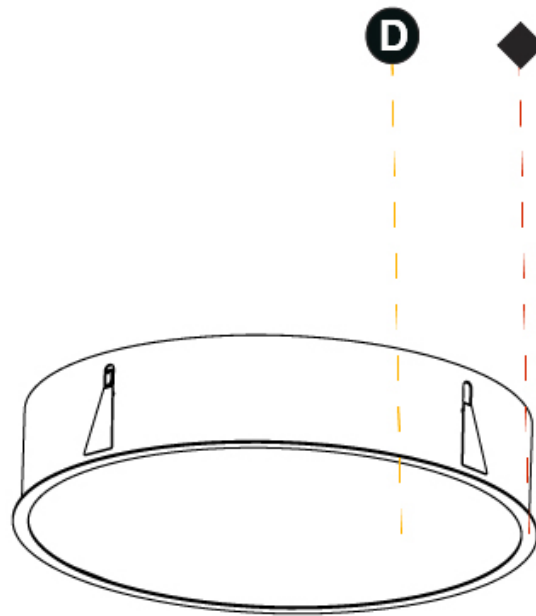

SIGN RECESSED

A37773-

PROJECT _____

TYPE _____

SPECIFIER _____

QUANTITY _____

DATE _____