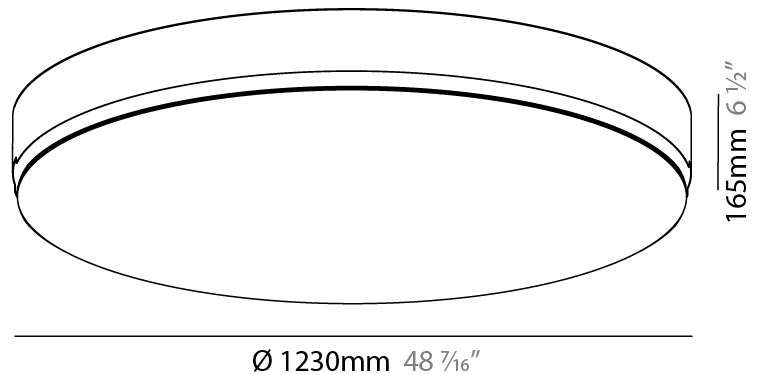

GENERAL

Series: Sign
Brand: Prolicht
Division: Architectural
Mounting Type: Trimless
Mounting Location: Ceiling
Subcategory: Ambient

PHYSICAL

Shape: Round
Diameter (mm): 1230
Diameter (in): 48 ⁷/₁₆"
Height (mm): 165
Height (in): 6 ¹/₂"
Light Distribution: Direct
Weight (kg): 26.9
Weight (lbs): 59.304
Diffuser: PMMA - Opal
Fixture Material: Extruded Aluminum / Steel
Cut-out Measurements: 1255mm / 49 7/16"
Upon Request: Unique Sizes Unique Ceiling Thickness Unique Mounting Depth Spot Inserts

ELECTRICAL

Lamp Type: LED (Zhaga Standard)
Input Wattage (W): 213.5
Total Output Wattage (W): 183
Dimming: [Tri-Mode (Non-Dimming and Phase Dimming (120Vac only) and 0-10V Dimming)](#)
Driver Included: Yes
Driver Location: Integrated
Driver Type: Constant Current - Universal
Driver Class: Class 2
Input Voltage (V): 120 - 277
Constant Current (MA): 500

LED

[Color Temperature (°K): 2700 / 3000 / 3500 / 4000](#)
Max. Delivered Lumen (lm): 18650 / 20070 / 20480
CRI: >80 CRI
Efficiency (%): 65% (5mm Perspex)|80%
Lamp Life (hrs): 50000
Upon Request: RGB-W Tunable White Special Color Temperature CRI90

OPTICAL

RATINGS AND CERTIFICATIONS

Certified By: Certified for North American Standards
IP rating: IP20