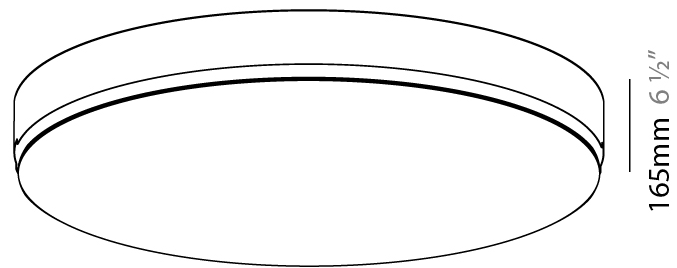

Division: Architectural _____

Mounting Type: Trimless _____

Mounting Location: Ceiling _____

Subcategory: Ambient _____

PHYSICAL

Shape: Round _____

Diameter (mm): 630 _____

Diameter (in): 24 ¹³/₁₆ _____

Height (mm): 165 _____

Height (in): 6 ¹/₂ _____

Light Distribution: Direct _____

Weight (kg): 8.3 _____

Weight (lbs): 18.298 _____

Diffuser: PMMA - Opal _____

Fixture Material: Extruded Aluminum / Steel _____

Cut-out Measurements: 655mm / 25 13/16" _____

Upon Request: Unique Sizes Unique Ceiling Thickness Unique Mounting Depth Spot Inserts _____

ELECTRICAL

Lamp Type: LED (Zhaga Standard) _____

Input Wattage (W): 66.5 _____

Total Output Wattage (W): 57 _____

Dimming: Tri-Mode (Non-Dimming and Phase Dimming (120Vac only) and 0-10V Dimming) _____

Driver Included: Yes _____

Driver Location: Integrated _____

Driver Type: Constant Current - Universal _____

Driver Class: Class 2 _____

Input Voltage (V): 120 - 277 _____

Constant Current (MA): 500 _____

LED

Color Temperature (°K): 2700 / 3000 / 3500 / 4000 _____

Max. Delivered Lumen (lm): 5535 / 6194 / 6358 / 6594 _____

Nominal Lumen (lm): 7410 / 8292 / 8512 / 8828 _____

CRI: >80 CRI _____

Efficiency (%): 65% (5mm Perspex)|74% _____

Lamp Life (hrs): 50000 _____

Upon Request: RGB-W Tunable White Special Color Temperature CRI90 _____

OPTICAL

RATINGS AND CERTIFICATIONS

Certified By: Certified for North American Standards _____

IP rating: IP20 _____

Ø 630mm 24 ¹³/₁₆"