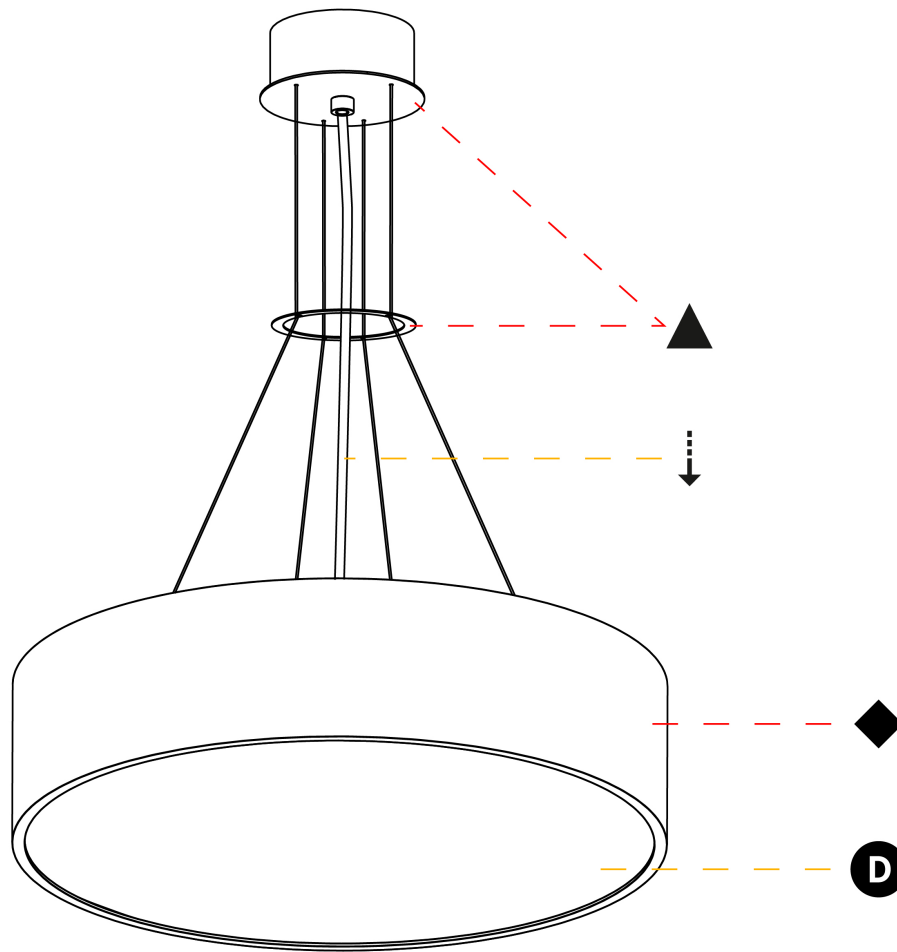

SIGN SUSPENSION

A30360-

PROJECT	_____
TYPE	_____
SPECIFIER	_____
QUANTITY	_____
DATE	_____

A