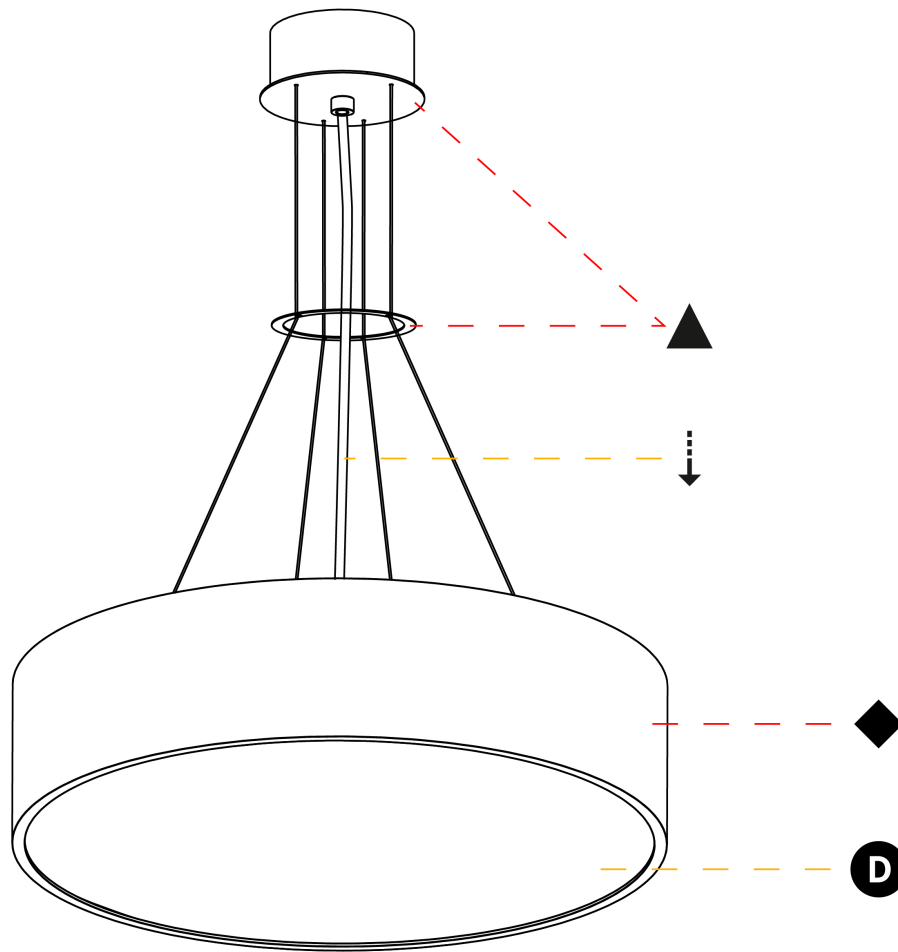

A30360-

PROJECT	_____
TYPE	_____
SPECIFIER	_____
QUANTITY	_____
DATE	_____

A