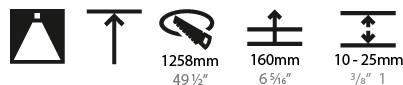

PROJECT
TYPE
SPECIFIER
QUANTITY
DATE

SIGN RECESSED

A37781-

base number	LED Dimming	Color Temperature	Finishes (Diamond)

1. To build a product code in our configurator select the specify button on the base model # product page
2. To build a manual product code on this datasheet choose from the options listed below in blue font and add the suffix to the base model #

GENERAL

Series: Sign
Brand: Prolicht
Division: Architectural
Mounting Type: Recessed
Mounting Location: Ceiling
Subcategory: Ambient

PHYSICAL

Shape: Round
Diameter (mm): 1270
Diameter (in): 50
Height (mm): 150
Height (in): 5 7/8
Ceiling Thickness (mm): 10 / 12 / 15 / 25
Ceiling Thickness (in): 3/8 or 1/2 or 9/16 or 1
Min. Recessing Depth (mm): 160
Min. Recessing Depth (in): 6 3/16
Light Distribution: Direct
Weight (kg): 29.6
Weight (lbs): 65.26
Diffuser: PMMA - Opal
Fixture Finish: SSR / BKV / CWI / CRY / HAB / UFT / ITA / RUA / FTG / MYG / LOD / PUS / FRO / FUP / KIA / POP / BLS / SPG / MEY / GOH / GUM / CHC / COM / ABZ / JAG / OBR / MOS / ROR
Fixture Material: Extruded Aluminum / Steel
Cut-out Measurements: 1258mm / 49 1/2"

ELECTRICAL

Lamp Type: LED (Zhaga Standard)
Input Wattage (W): 213.5
Total Output Wattage (W): 183
Dimming: Tri-Mode (Non-Dimming and Phase Dimming (120Vac only) and 0-10V Dimming)
Driver Included: Yes
Driver Location: Integrated
Driver Type: Constant Current - Universal
Driver Class: Class 2
Input Voltage (V): 120 - 277
Constant Current (MA): 500

LED

Color Temperature (°K): 3000 / 4000
Max. Delivered Lumen (lm): 18880 / 20306 / 20720
CRI: >80 CRI
Efficiency (%): 78
Lamp Life (hrs): 50000

OPTICAL

RATINGS AND CERTIFICATIONS

Certified By: Certified for North American Standards
IP rating: IP20

Ø 1270mm 50"