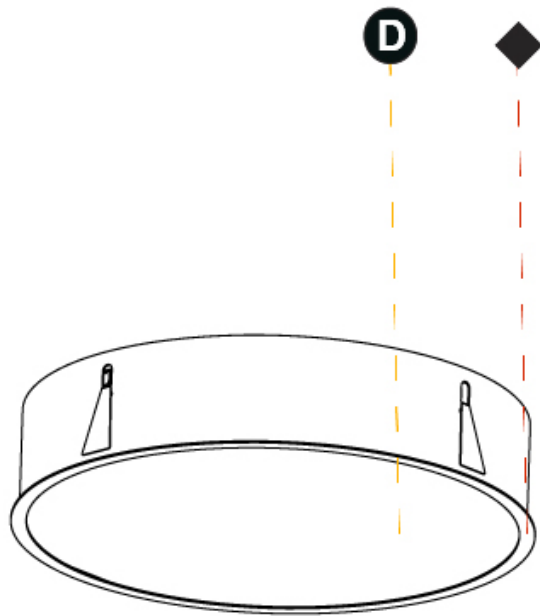

SIGN RECESSED

A37773-

PROJECT

TYPE

SPECIFIER

QUANTITY

DATE

A