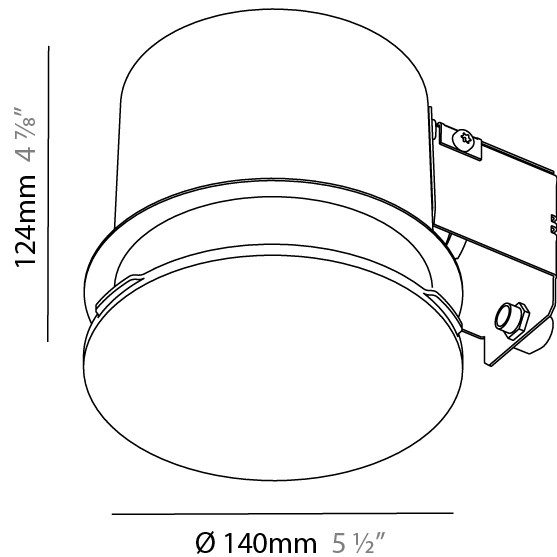

1. To build a product code in our configurator select the specify button on the base model # product page
2. To build a manual product code on this datasheet choose from the options listed below in blue font and add the suffix to the base model #

GENERAL

Series: Sign
Brand: Prolicht
Division: Architectural
Mounting Type: Trimless
Mounting Location: Ceiling
Subcategory: Ambient

PHYSICAL

Shape: Round
Diameter (mm): 140
Diameter (in): 5 1/2
Height (mm): 124
Height (in): 4 7/8
Light Distribution: Direct
Weight (kg): 0.632
Weight (lbs): 1.39
Diffuser: PMMA - Opal
Fixture Material: Extruded Aluminum / Steel
Cut-out Measurements: 165mm / 6 1/2"
Upon Request: Unique Sizes Unique Ceiling Thickness Unique Mounting Depth Spot Inserts

ELECTRICAL

Lamp Type: LED (Zhaga Standard)
Input Wattage (W): 8.8
Total Output Wattage (W): 8
Dimming: [Tri-Mode (Non-Dimming and Phase Dimming (120Vac only) and 0-10V Dimming)](#)
Driver Included: Yes
Driver Location: External
Driver Type: constant Current - Universal
Driver Class: Class 2
Input Voltage (V): 120 - 277
Constant Current (MA): 350

LED

[Color Temperature (°K): 3000 / 4000](#)
Max. Delivered Lumen (lm): 610 / 656 / 670
CRI: >80 CRI
Efficiency (%): 0.68
Lamp Life (hrs): 50000
Upon Request: RGB-W Tunable White Special Color Temperature CRI90

OPTICAL

RATINGS AND CERTIFICATIONS

Certified By: Certified for North American Standards
IP rating: IP20