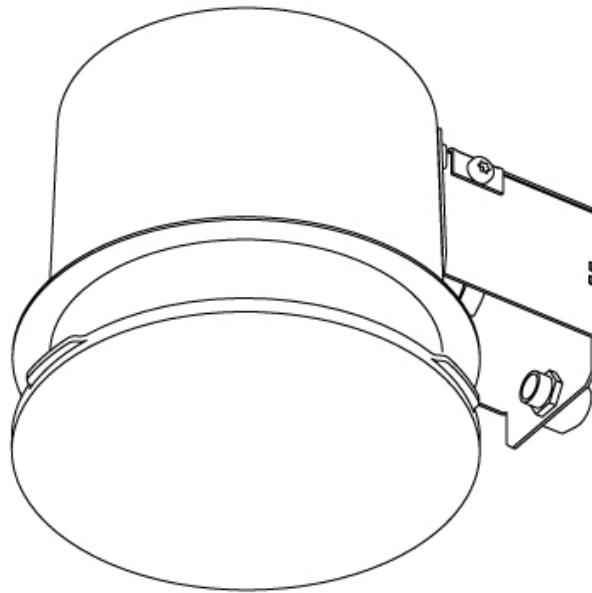

SIGN TRIMLESS

A37669-

PROJECT	_____
TYPE	_____
SPECIFIER	_____
QUANTITY	_____
DATE	_____