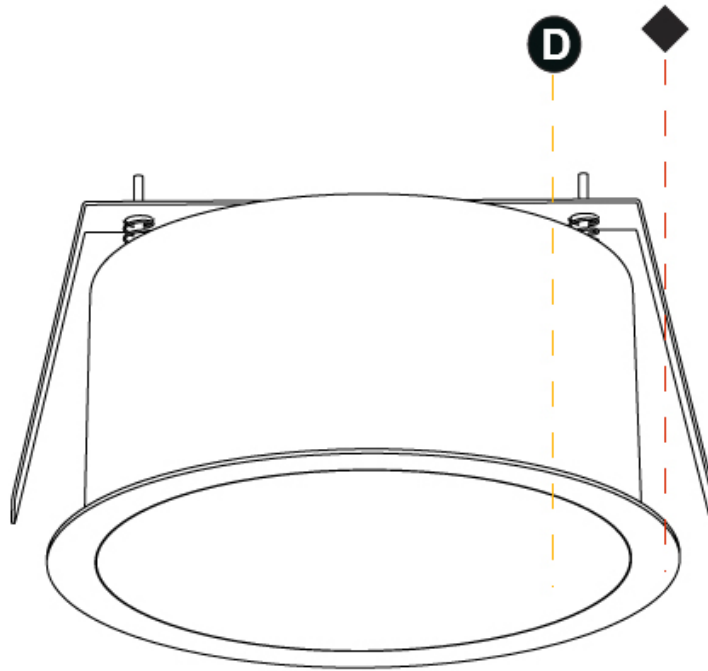

SIGN RECESSED

A37765-

PROJECT _____

TYPE _____

SPECIFIER _____

QUANTITY _____

DATE _____

A