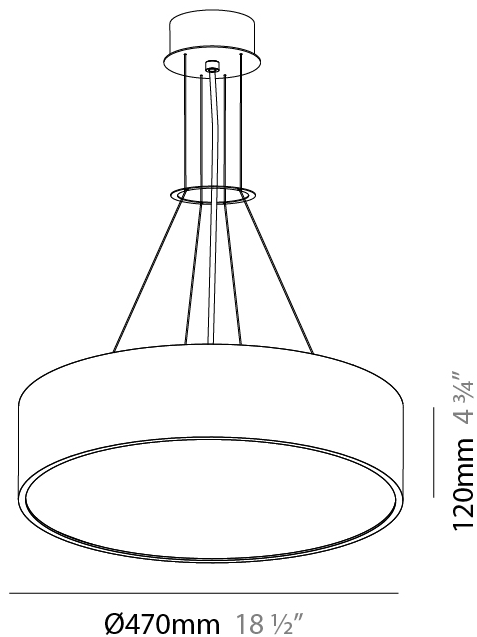

GENERAL

Series: Sign
Brand: Prolicht
Division: Architectural
Mounting Type: Suspension
Mounting Location: Ceiling
Subcategory: Pendant

PHYSICAL

Shape: Round
Diameter (mm): 470
Diameter (in): 18 1/2
Height (mm): 120
Depth (mm): 120
Height (in): 4 3/4
Depth (in): 4 3/4
Max. Overall Height (mm): 2120
Max. Overall Height (in): 83 7/16
Light Distribution: Direct
Weight (kg): 5.2
Weight (lbs): 11.464
Diffuser: PMMA - Opal or Micro-Prism
Fixture Finish: SSR / BKV / CWI / CRY / HAB / UFT / ITA / RUA / FTG / MYG / LOD / PUS / FRO / FUP / KIA / POP / BLS / SPG / MEY / GOH / GUM / CHC / COM / ABZ / JAG / OBR / MOS / ROR
Fixture Material: Extruded Aluminum / Steel
Cable Details: 2000mm or 6000mm Transparent Cable

ELECTRICAL

Lamp Type: LED (Zhaga Standard)
Input Wattage (W): 15
Total Output Wattage (W): 30
Dimming: Tri-Mode (Non-Dimming and Phase Dimming (120Vac only) and 0-10V Dimming)
Driver Included: Yes
Driver Location: Integrated
Driver Type: Constant Current - Universal
Driver Class: Class 1
Input Voltage (V): 120 - 277
Constant Current (MA): 500

LED

Color Temperature (°K): 2700 / 3000 / 3500 / 4000
Max. Delivered Lumen (lm): 3090 / 3332 / 3400
CRI: >80 CRI
Efficiency (%): 73
Lamp Life (hrs): 50000

OPTICAL

RATINGS AND CERTIFICATIONS

Certified By: Certified for North American Standards
IP rating: IP20