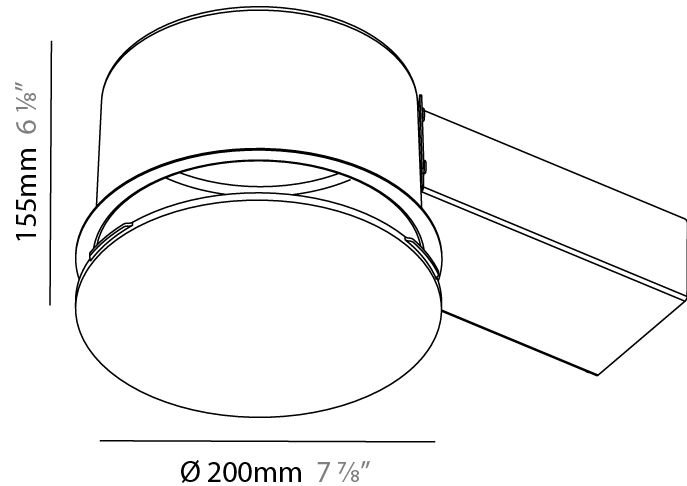

1. To build a product code in our configurator select the specify button on the base model # product page
2. To build a manual product code on this datasheet choose from the options listed below in blue font and add the suffix to the base model #

GENERAL

Series: Sign
Brand: Prolicht
Division: Architectural
Mounting Type: Trimless
Mounting Location: Ceiling
Subcategory: Ambient

PHYSICAL

Shape: Round
Diameter (mm): 200
Diameter (in): 7 7/8
Height (mm): 155
Height (in): 6 1/8
Light Distribution: Direct
Weight (kg): 1.338
Weight (lbs): 2.95
Diffuser: PMMA - Opal
Fixture Material: Extruded Aluminum / Steel
Cut-out Measurements: 225mm / 8 7/8"
Upon Request: Unique Sizes Unique Ceiling Thickness Unique Mounting Depth Spot Inserts

ELECTRICAL

Lamp Type: LED (Zhaga Standard)
Input Wattage (W): 13.2
Total Output Wattage (W): 12
Dimming: [Tri-Mode (Non-Dimming and Phase Dimming (120Vac only) and 0-10V Dimming)](#)
Driver Included: Yes
Driver Location: Integrated
Driver Type: Constant Current - Universal
Driver Class: Class 2
Input Voltage (V): 120 - 277
Constant Current (MA): 350

LED

[Color Temperature (°K): 3000 / 4000](#)
Max. Delivered Lumen (lm): 910
CRI: >80 CRI
Efficiency (%): 0.68
Lamp Life (hrs): 50000
Upon Request: RGB-W Tunable White Special Color Temperature CRI90

OPTICAL

RATINGS AND CERTIFICATIONS

Certified By: Certified for North American Standards
IP rating: IP20