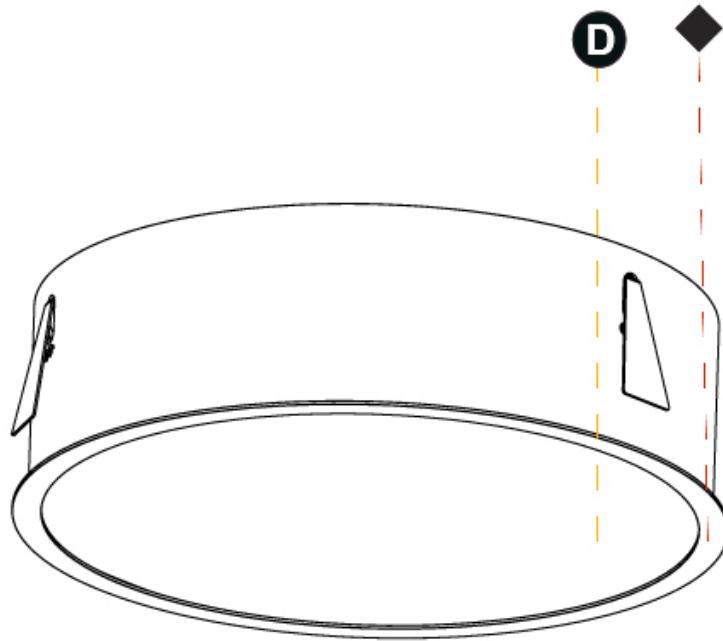

Ø 492mm 19 3/8"

Ø 150mm 5 7/8"

SIGN RECESSED

A37785-

PROJECT	_____
TYPE	_____
SPECIFIER	_____
QUANTITY	_____
DATE	_____

PROJECT
TYPE
SPECIFIER
QUANTITY
DATE

SIGN SURFACE

A3C016-