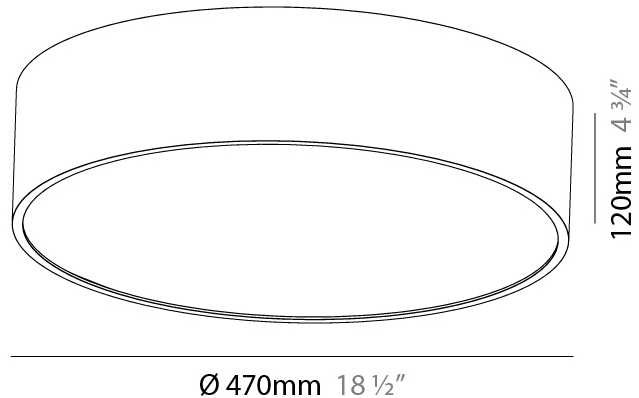

1. To build a product code in our configurator select the specify button on the base model # product page
2. To build a manual product code on this datasheet choose from the options listed below in blue font and add the suffix to the base model #

GENERAL

Series: Sign
Brand: Prolicht
Division: Architectural
Mounting Type: Surface
Mounting Location: Ceiling
Subcategory: Ambient

PHYSICAL

Shape: Round
Diameter (mm): 470
Diameter (in): 18 1/2
Height (mm): 120
Height (in): 4 3/4
Light Distribution: Direct
Weight (kg): 4.751
Weight (lbs): 10.474
Diffuser: PMMA - Opal or Micro-Prism
Fixture Finish: SSR / BKV / CWI / CRY / HAB / UFT / ITA / RUA / FTG / MYG / LOD / PUS / FRO / FUP / KIA / POP / BLS / SPG / MEY / GOH / GUM / CHC / COM / ABZ / JAG / OBR / MOS / ROR
Fixture Material: Extruded Aluminum / Steel

ELECTRICAL

Lamp Type: LED (Zhaga Standard)
Input Wattage (W): 35.2
Total Output Wattage (W): 30
Dimming: Tri-Mode (Non-Dimming and Phase Dimming (120Vac only) and 0-10V Dimming)
Driver Included: Yes
Driver Location: Integrated
Driver Type: Constant Current - Universal
Driver Class: Class 1
Input Voltage (V): 120 - 277
Constant Current (MA): 500

LED

Number of LEDs: 10
Color Temperature (°K): 2700 / 3000 / 3500 / 4000
Max. Delivered Lumen (lm): 3090 / 3332 / 3400
CRI: >80 CRI
Efficiency (%): 73
Lamp Life (hrs): 50000

OPTICAL

RATINGS AND CERTIFICATIONS

Certified By: Certified for North American Standards
IP rating: IP20