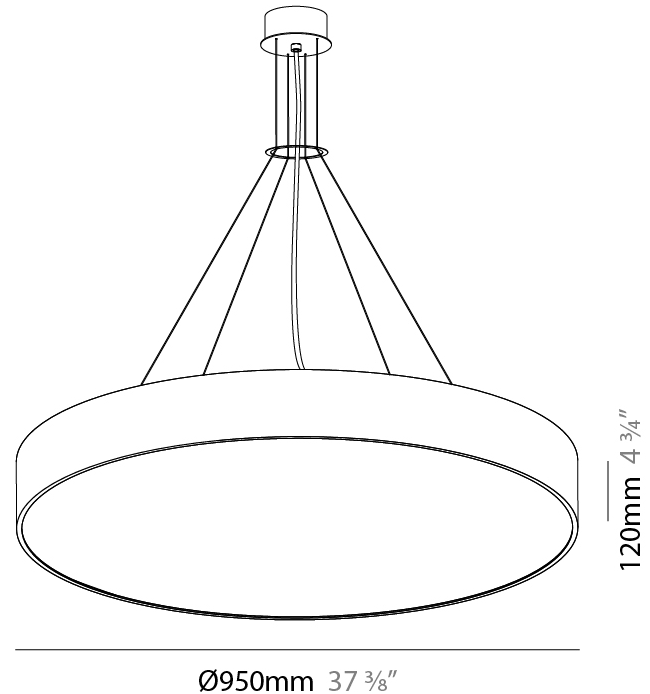

GENERAL

Series: Sign
Brand: Prolicht
Division: Architectural
Mounting Type: Suspension
Mounting Location: Ceiling
Subcategory: Pendant

PHYSICAL

Shape: Round
Diameter (mm): 950
Diameter (in): 37 ³/₈
Height (mm): 120
Height (in): 4 ³/₄
Max. Overall Height (mm): 2120
Max. Overall Height (in): 83 ⁷/₁₆
Light Distribution: Direct / Indirect
Weight (kg): 16.385
Weight (lbs): 36.12
Diffuser: PMMA - Opal or Micro-Prism
Fixture Finish: SSR / BKV / CWI / CRY / HAB / UFT / ITA / RUA / FTG / MYG / LOD / PUS / FRO / FUP / KIA / POP / BLS / SPG / MEY / GOH / GUM / CHC / COM / ABZ / JAG / OBR / MOS / ROR
Fixture Material: Extruded Aluminum / Steel
Cable Details: 2000mm or 6000mm Transparent Cable

ELECTRICAL

Lamp Type: LED (Zhaga Standard)
Input Wattage (W): 129.5/37.2
Total Output Wattage (W): 111/32
Dimming: Tri-Mode (Non-Dimming and Phase Dimming (120Vac only) and 0-10V Dimming)
Driver Included: Yes
Driver Location: Integrated
Driver Type: Constant Current - Universal
Driver Class: Class 1 and Class 2
Input Voltage (V): 120 - 277
Constant Current (MA): 500/700

LED

Color Temperature (°K): 2700 / 3000 / 3500 / 4000
Max. Delivered Lumen (lm): 17250 / 18404 / 18780
CRI: >80 CRI
Efficiency (%): 86
Lamp Life (hrs): 50000

OPTICAL

RATINGS AND CERTIFICATIONS

Certified By: Certified for North American Standards
IP rating: IP20