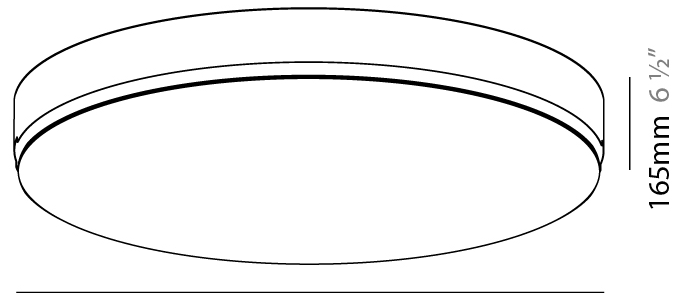

GENERAL

Series: Sign
Brand: Prolicht
Division: Architectural
Mounting Type: Trimless
Mounting Location: Ceiling
Subcategory: Ambient

PHYSICAL

Shape: Round
Diameter (mm): 630
Diameter (in): 24 ¹³/₁₆"
Height (mm): 165
Height (in): 6 ¹/₂"
Light Distribution: Direct
Weight (kg): 8.3
Weight (lbs): 18.298
Diffuser: PMMA - Opal
Fixture Material: Extruded Aluminum / Steel
Cut-out Measurements: 655mm / 25 13/16"
Upon Request: Unique Sizes Unique Ceiling Thickness Unique Mounting Depth Spot Inserts

ELECTRICAL

Lamp Type: LED (Zhaga Standard)
Input Wattage (W): 66.5
Total Output Wattage (W): 57
Dimming: [Tri-Mode (Non-Dimming and Phase Dimming (120Vac only) and 0-10V Dimming)](#)
Driver Included: Yes
Driver Location: Integrated
Driver Type: Constant Current - Universal
Driver Class: Class 2
Input Voltage (V): 120 - 277
Constant Current (MA): 500

LED

[Color Temperature (°K): 2700 / 3000 / 3500 / 4000](#)
Max. Delivered Lumen (lm): 5535 / 6194 / 6358 / 6594
Nominal Lumen (lm): 7410 / 8292 / 8512 / 8828
CRI: >80 CRI
Efficiency (%): 65% (5mm Perspex)|74%
Lamp Life (hrs): 50000
Upon Request: RGB-W Tunable White Special Color Temperature CRI90

OPTICAL

RATINGS AND CERTIFICATIONS

Certified By: Certified for North American Standards
IP rating: IP20

PROJECT
TYPE
SPECIFIER
QUANTITY
DATE

Ø 630mm 24 ¹³/₁₆"

165mm 6 ¹/₂"

655mm
25 ¹³/₁₆"