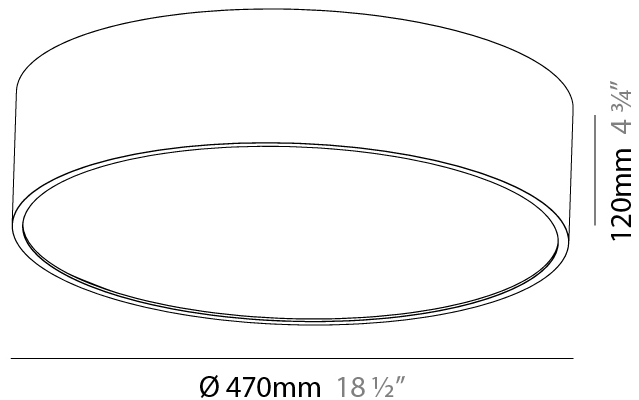

1. To build a product code in our configurator select the specify button on the base model # product page
2. To build a manual product code on this datasheet choose from the options listed below in blue font and add the suffix to the base model #

GENERAL

Series: Sign
Brand: Prolicht
Division: Architectural
Mounting Type: Surface
Mounting Location: Ceiling
Subcategory: Ambient

PHYSICAL

Shape: Round
Diameter (mm): 470
Diameter (in): 18 1/2
Height (mm): 120
Height (in): 4 3/4
Light Distribution: Direct
Weight (kg): 4.751
Weight (lbs): 10.474
Diffuser: [PMMA - Opal or Micro-Prism](#)
Fixture Finish: [SSR / BKV / CWI / CRY / HAB / UFT / ITA / RUA / FTG / MYG / LOD / PUS / FRO / FUP / KIA / POP / BLS / SPG / MEY / GOH / GUM / CHC / COM / ABZ / JAG / OBR / MOS / ROR](#)
Fixture Material: Extruded Aluminum / Steel

ELECTRICAL

Lamp Type: LED (Zhaga Standard)
Input Wattage (W): 35.2
Total Output Wattage (W): 30
Dimming: [Tri-Mode (Non-Dimming and Phase Dimming (120Vac only) and 0-10V Dimming)](#)
Driver Included: Yes
Driver Location: Integrated
Driver Type: Constant Current - Universal
Driver Class: Class 1
Input Voltage (V): 120 - 277
Constant Current (MA): 500

LED

Number of LEDs: 10
Color Temperature (°K): [2700 / 3000 / 3500 / 4000](#)
Max. Delivered Lumen (lm): 3090 / 3332 / 3400
CRI: >80 CRI
Efficiency (%): 73
Lamp Life (hrs): 50000

OPTICAL

RATINGS AND CERTIFICATIONS

Certified By: Certified for North American Standards
IP rating: IP20