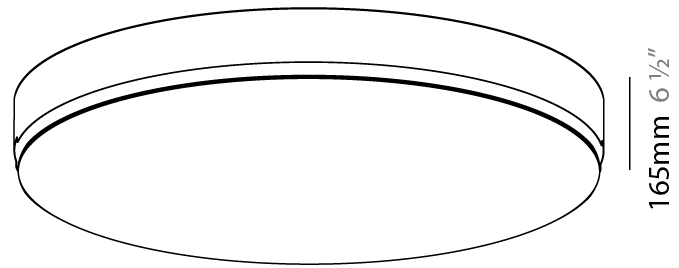

GENERAL

Series: Sign
Brand: Prolicht
Division: Architectural
Mounting Type: Trimless
Mounting Location: Ceiling
Subcategory: Ambient

PHYSICAL

Shape: Round
Diameter (mm): 630
Diameter (in): 24 13/16
Height (mm): 165
Height (in): 6 1/2
Light Distribution: Direct
Weight (kg): 8.3
Weight (lbs): 18.298
Diffuser: PMMA - Opal
Fixture Material: Extruded Aluminum / Steel
Cut-out Measurements: 655mm / 25 13/16"
Upon Request: Unique Sizes Unique Ceiling Thickness Unique Mounting Depth Spot Inserts

ELECTRICAL

Lamp Type: LED (Zhaga Standard)
Input Wattage (W): 66.5
Total Output Wattage (W): 57
Dimming: [Tri-Mode (Non-Dimming and Phase Dimming (120Vac only) and 0-10V Dimming)](#)
Driver Included: Yes
Driver Location: Integrated
Driver Type: Constant Current - Universal
Driver Class: Class 2
Input Voltage (V): 120 - 277
Constant Current (MA): 500

LED

Color Temperature (°K): [2700 / 3000 / 3500 / 4000](#)
Max. Delivered Lumen (lm): 5535 / 6194 / 6358 / 6594
Nominal Lumen (lm): 7410 / 8292 / 8512 / 8828
CRI: >80 CRI
Efficiency (%): 65% (5mm Perspex)|74%
Lamp Life (hrs): 50000
Upon Request: RGB-W Tunable White Special Color Temperature CRI90

OPTICAL

RATINGS AND CERTIFICATIONS

Certified By: Certified for North American Standards
IP rating: IP20

Ø 630mm 24 13/16"

165mm 6 1/2"