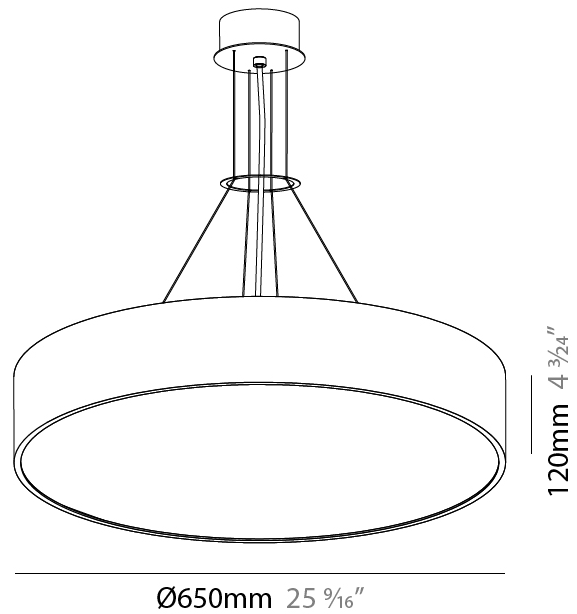

GENERAL

Series: Sign
Brand: Prolicht
Division: Architectural
Mounting Type: Suspension
Mounting Location: Ceiling
Subcategory: Pendant

PHYSICAL

Shape: Round
Diameter (mm): 650
Diameter (in): 25 ³/₁₆"
Depth (mm): 120
Depth (in): 4 ³/₄"
Max. Overall Height (mm): 2120
Max. Overall Height (in): 83 ⁷/₁₆"
Light Distribution: Direct / Indirect
Weight (kg): 8.8
Weight (lbs): 19.4
Diffuser: PMMA - Opal or Micro-Prism
Fixture Finish: SSR / BKV / CWI / CRY / HAB / UFT / ITA / RUA / FTG / MYG / LOD / PUS / FRO / FUP / KIA / POP / BLS / SPG / MEY / GOH / GUM / CHC / COM / ABZ / JAG / OBR / MOS / ROR
Fixture Material: Extruded Aluminum / Steel
Cable Details: 2000mm or 6000mm Transparent Cable

ELECTRICAL

Lamp Type: LED (Zhaga Standard)
Input Wattage (W): 66.5/18.6
Total Output Wattage (W): 57/16
Dimming: Tri-Mode (Non-Dimming and Phase Dimming (120Vac only) and 0-10V Dimming)
Driver Included: Yes
Driver Location: Integrated
Driver Type: Constant Current - Universal
Driver Class: Class 2
Input Voltage (V): 120 - 277
Constant Current (MA): 500/700

LED

Color Temperature (°K): 2700 / 3000 / 3500 / 4000
Max. Delivered Lumen (lm): 9430 / 10035 / 10240
CRI: >80 CRI
Efficiency (%): 86
Lamp Life (hrs): 50000

OPTICAL

RATINGS AND CERTIFICATIONS

Certified By: Certified for North American Standards
IP rating: IP20