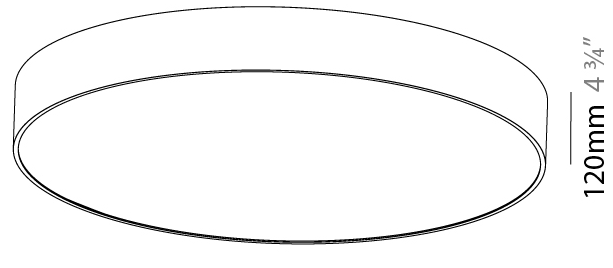

1. To build a product code in our configurator select the specify button on the base model # product page
2. To build a manual product code on this datasheet choose from the options listed below in blue font and add the suffix to the base model #

GENERAL

Series: Sign
Brand: Prolicht
Division: Architectural
Mounting Type: Surface
Mounting Location: Ceiling
Subcategory: Ambient

PHYSICAL

Shape: Round
Diameter (mm): 1250
Diameter (in): 49 3/16
Height (mm): 120
Height (in): 4 3/4
Light Distribution: Direct
Weight (kg): 27.9
Weight (lbs): 61.509
Diffuser: PMMA - Opal
Fixture Finish: SSR / BKV / CWI / CRY / HAB / UFT / ITA / RUA / FTG / MYG / LOD / PUS / FRO / FUP / KIA / POP / BLS / SPG / MEY / GOH / GUM / CHC / COM / ABZ / JAG / OBR / MOS / ROR
Fixture Material: Extruded Aluminum / Steel

ELECTRICAL

Lamp Type: LED (Zhaga Standard)
Input Wattage (W): 214.5
Total Output Wattage (W): 183
Dimming: Tri-Mode (Non-Dimming and Phase Dimming (120Vac only) and 0-10V Dimming)
Driver Included: Yes
Driver Location: Integrated
Driver Type: Constant Current - Universal
Driver Class: Class 1
Input Voltage (V): 120 - 277
Constant Current (MA): 500

LED

Color Temperature (°K): 2700 / 3000 / 3500 / 4000
Max. Delivered Lumen (lm): 18880 / 20306 / 20720
CRI: >80 CRI
Efficiency (%): 78
Lamp Life (hrs): 50000

OPTICAL

RATINGS AND CERTIFICATIONS

Certified By: Certified for North American Standards
IP rating: IP20

Ø 1250mm 49 3/16"