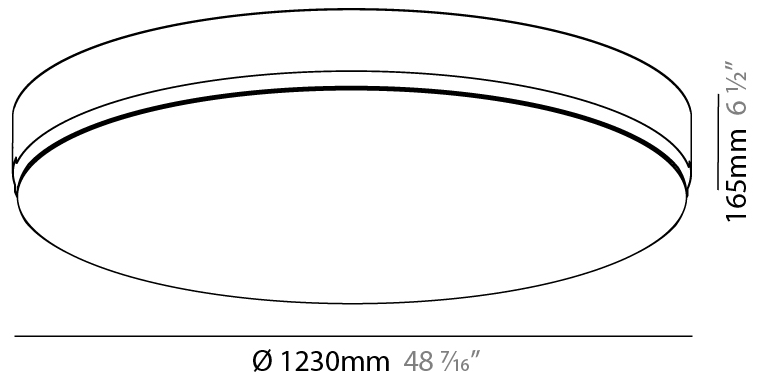

GENERAL

Series: Sign
Brand: Prolicht
Division: Architectural
Mounting Type: Trimless
Mounting Location: Ceiling
Subcategory: Ambient

PHYSICAL

Shape: Round
Diameter (mm): 1230
Diameter (in): 48 ⁷/₁₆
Height (mm): 165
Height (in): 6 ¹/₂
Light Distribution: Direct
Weight (kg): 26.9
Weight (lbs): 59.304
Diffuser: PMMA - Opal
Fixture Material: Extruded Aluminum / Steel
Cut-out Measurements: 1255mm / 49 7/16"
Upon Request: Unique Sizes Unique Ceiling Thickness Unique Mounting Depth Spot Inserts

ELECTRICAL

Lamp Type: LED (Zhaga Standard)
Input Wattage (W): 213.5
Total Output Wattage (W): 183
Dimming: [Tri-Mode (Non-Dimming and Phase Dimming (120Vac only) and 0-10V Dimming)](#)
Driver Included: Yes
Driver Location: Integrated
Driver Type: Constant Current - Universal
Driver Class: Class 2
Input Voltage (V): 120 - 277
Constant Current (MA): 500

LED

Color Temperature (°K): [2700 / 3000 / 3500 / 4000](#)
Max. Delivered Lumen (lm): 18650 / 20070 / 20480
CRI: >80 CRI
Efficiency (%): 65% (5mm Perspex)|80%
Lamp Life (hrs): 50000
Upon Request: RGB-W Tunable White Special Color Temperature CRI90

OPTICAL

RATINGS AND CERTIFICATIONS

Certified By: Certified for North American Standards
IP rating: IP20