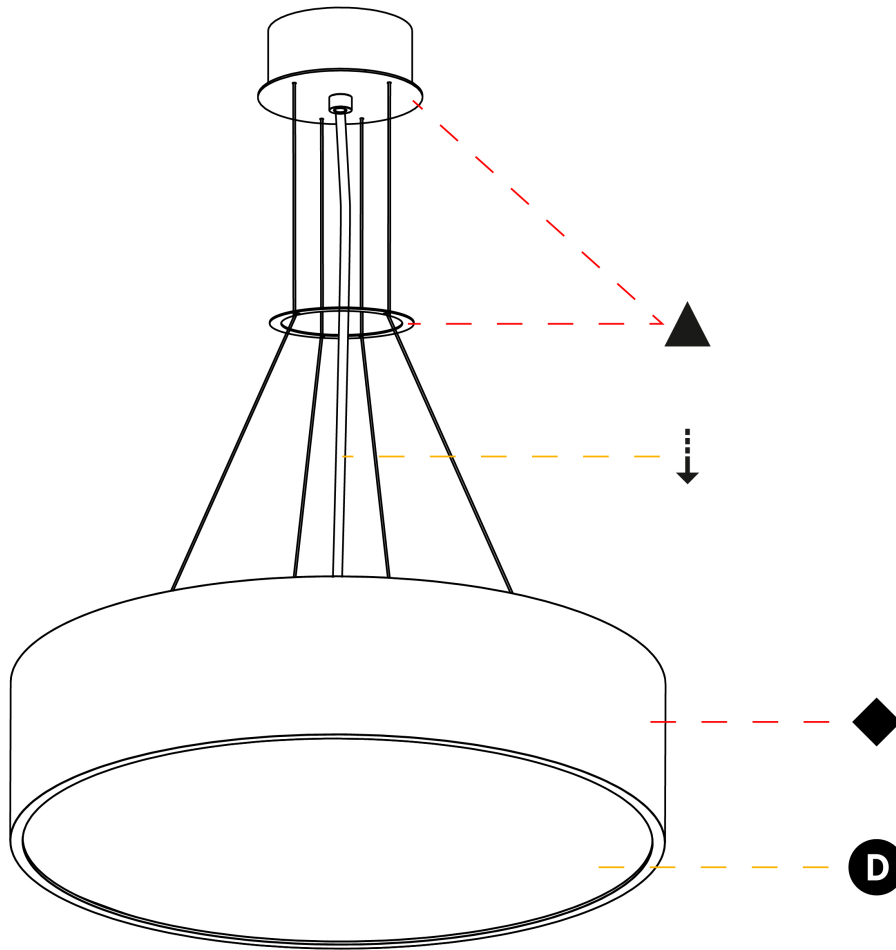

SIGN SUSPENSION

A30588-

PROJECT	_____
TYPE	_____
SPECIFIER	_____
QUANTITY	_____
DATE	_____

A