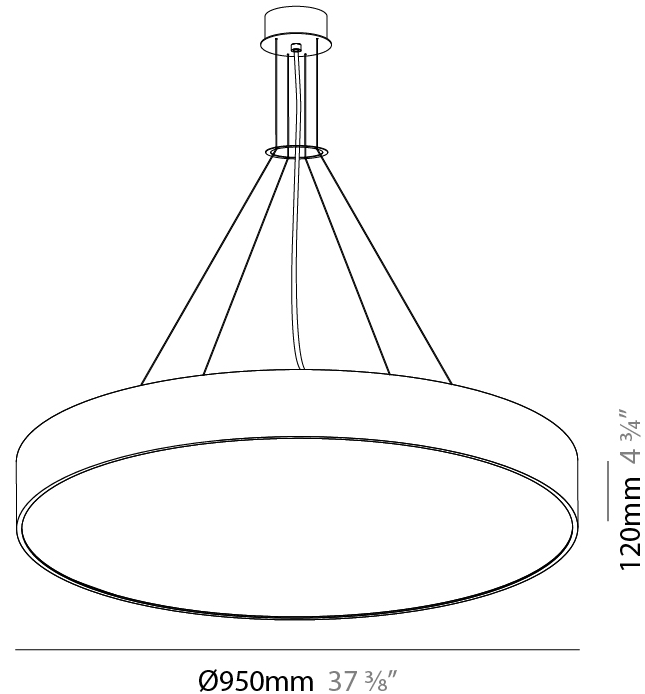

GENERAL

Series: Sign
Brand: Prolicht
Division: Architectural
Mounting Type: Suspension
Mounting Location: Ceiling
Subcategory: Pendant

PHYSICAL

Shape: Round
Diameter (mm): 950
Diameter (in): 37 ³/₈
Height (mm): 120
Height (in): 4 ³/₄
Max. Overall Height (mm): 2120
Max. Overall Height (in): 83 ⁷/₁₆
Light Distribution: Direct / Indirect
Weight (kg): 16.385
Weight (lbs): 36.12
Diffuser: PMMA - Opal or Micro-Prism
Fixture Finish: SSR / BKV / CWI / CRY / HAB / UFT / ITA / RUA / FTG / MYG / LOD / PUS / FRO / FUP / KIA / POP / BLS / SPG / MEY / GOH / GUM / CHC / COM / ABZ / JAG / OBR / MOS / ROR
Fixture Material: Extruded Aluminum / Steel
Cable Details: 2000mm or 6000mm Transparent Cable

ELECTRICAL

Lamp Type: LED (Zhaga Standard)
Input Wattage (W): 129.5/37.2
Total Output Wattage (W): 111/32
Dimming: Tri-Mode (Non-Dimming and Phase Dimming (120Vac only) and 0-10V Dimming)
Driver Included: Yes
Driver Location: Integrated
Driver Type: Constant Current - Universal
Driver Class: Class 1 and Class 2
Input Voltage (V): 120 - 277
Constant Current (MA): 500/700

LED

Color Temperature (°K): 2700 / 3000 / 3500 / 4000
Max. Delivered Lumen (lm): 17250 / 18404 / 18780
CRI: >80 CRI
Efficiency (%): 86
Lamp Life (hrs): 50000

OPTICAL

RATINGS AND CERTIFICATIONS

Certified By: Certified for North American Standards
IP rating: IP20