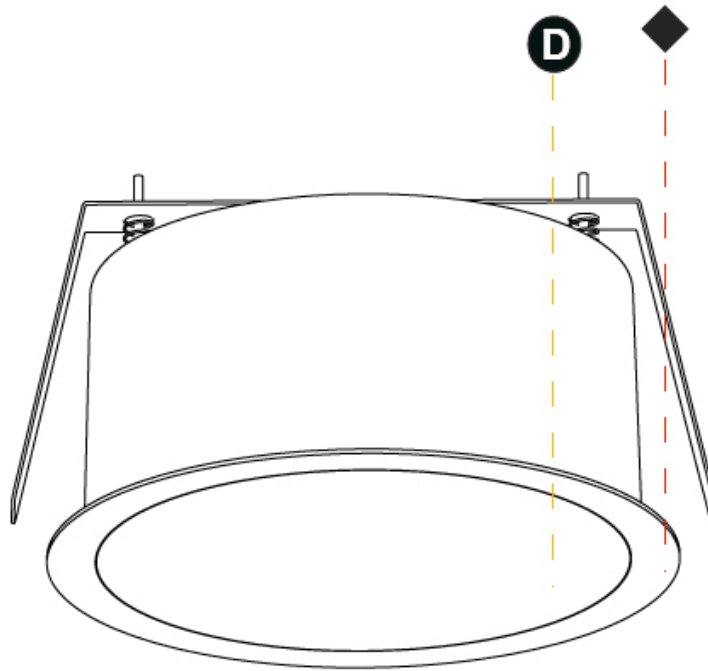

SIGN RECESSED

A37765-

PROJECT	_____
TYPE	_____
SPECIFIER	_____
QUANTITY	_____
DATE	_____

A