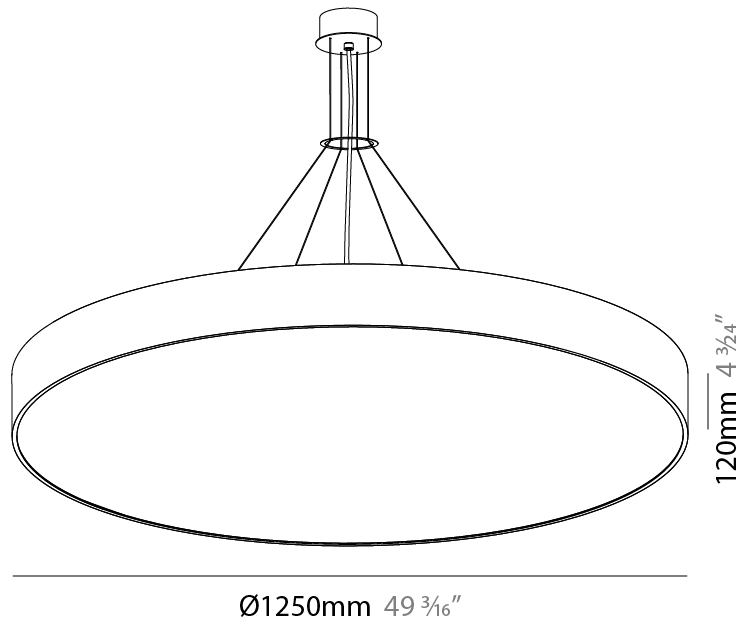

GENERAL

Series: Sign
Brand: Prolicht
Division: Architectural
Mounting Type: Suspension
Mounting Location: Ceiling
Subcategory: Pendant

PHYSICAL

Shape: Round
Diameter (mm): 1250
Diameter (in): 49 3/16
Height (mm): 120
Height (in): 4 3/4
Max. Overall Height (mm): 2120
Max. Overall Height (in): 83 7/16
Light Distribution: Direct
Weight (kg): 28.7
Weight (lbs): 63.27
Diffuser: PMMA - Opal
Fixture Finish: SSR / BKV / CWI / CRY / HAB / UFT / ITA / RUA / FTG / MYG / LOD / PUS / FRO / FUP / KIA / POP / BLS / SPG / MEY / GOH / GUM / CHC / COM / ABZ / JAG / OBR / MOS / ROR
Fixture Material: Extruded Aluminum / Steel
Cable Details: 2000mm or 6000mm Transparent Cable

ELECTRICAL

Lamp Type: LED (Zhaga Standard)
Input Wattage (W): 213.5
Total Output Wattage (W): 183
Dimming: Tri-Mode (Non-Dimming and Phase Dimming (120Vac only) and 0-10V Dimming)
Driver Included: Yes
Driver Location: Integrated
Driver Type: Constant Current - Universal
Driver Class: Class 1
Input Voltage (V): 120 - 277
Constant Current (MA): 500

LED

Color Temperature (°K): 2700 / 3000 / 3500 / 4000
Max. Delivered Lumen (lm): 18880 / 20306 / 20720
CRI: >80 CRI
Efficiency (%): 78
Lamp Life (hrs): 50000

OPTICAL

RATINGS AND CERTIFICATIONS

Certified By: Certified for North American Standards
IP rating: IP20