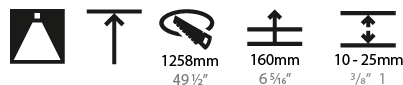

150mm 5 7/8"

Ø 1270mm 50"