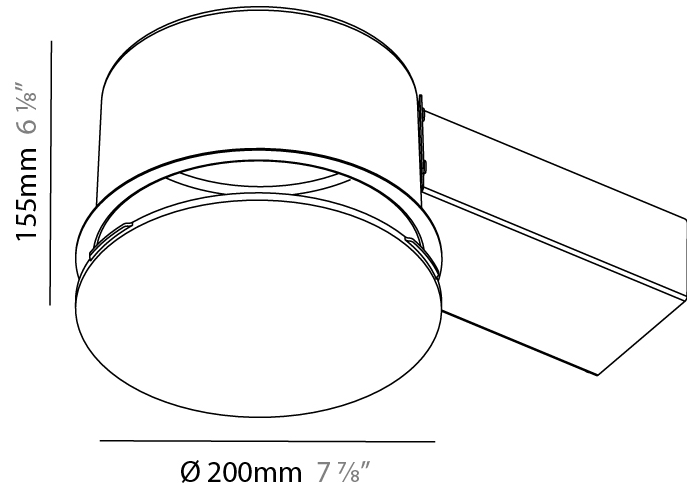

base number   LED   Color
Dimming   Temperature

1. To build a product code in our configurator select the specify button on the base model # product page
2. To build a manual product code on this datasheet choose from the options listed below in blue font and add the suffix to the base model #

GENERAL

Series: Sign
Brand: Prolicht
Division: Architectural
Mounting Type: Trimless
Mounting Location: Ceiling
Subcategory: Ambient

PHYSICAL

Shape: Round
Diameter (mm): 200
Diameter (in): 7 7/8
Height (mm): 155
Height (in): 6 1/8
Light Distribution: Direct
Weight (kg): 1.338
Weight (lbs): 2.95
Diffuser: PMMA - Opal
Fixture Material: Extruded Aluminum / Steel
Cut-out Measurements: 225mm / 8 7/8"
Upon Request: Unique Sizes Unique Ceiling Thickness Unique Mounting Depth Spot Inserts

ELECTRICAL

Lamp Type: LED (Zhaga Standard)
Input Wattage (W): 13.2
Total Output Wattage (W): 12
Dimming: [Tri-Mode (Non-Dimming and Phase Dimming (120Vac only) and 0-10V Dimming)](#)
Driver Included: Yes
Driver Location: Integrated
Driver Type: Constant Current - Universal
Driver Class: Class 2
Input Voltage (V): 120 - 277
Constant Current (MA): 350

LED

[Color Temperature (°K): 3000 / 4000](#)
Max. Delivered Lumen (lm): 910
CRI: >80 CRI
Efficiency (%): 0.68
Lamp Life (hrs): 50000
Upon Request: RGB-W Tunable White Special Color Temperature CRI90

OPTICAL

RATINGS AND CERTIFICATIONS

Certified By: Certified for North American Standards
IP rating: IP20