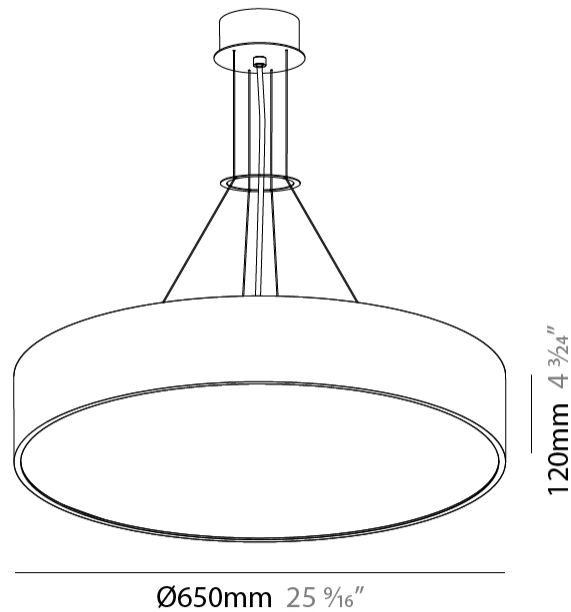

GENERAL

Series: Sign
Brand: Prolicht
Division: Architectural
Mounting Type: Suspension
Mounting Location: Ceiling
Subcategory: Pendant

PHYSICAL

Shape: Round
Diameter (mm): 650
Diameter (in): 25 ³/₁₆
Depth (mm): 120
Depth (in): 4 ³/₄
Max. Overall Height (mm): 2120
Max. Overall Height (in): 83 ⁷/₁₆
Light Distribution: Direct
Weight (kg): 8.505
Weight (lbs): 18.75
Diffuser: PMMA - Opal or Micro-Prism
Fixture Finish: SSR / BKV / CWI / CRY / HAB / UFT / ITA / RUA / FTG / MYG / LOD / PUS / FRO / FUP / KIA / POP / BLS / SPG / MEY / GOH / GUM / CHC / COM / ABZ / JAG / OBR / MOS / ROR
Fixture Material: Extruded Aluminum / Steel
Cable Details: 2000mm or 6000mm Transparent Cable

ELECTRICAL

Lamp Type: LED (Zhaga Standard)
Input Wattage (W): 66.5
Total Output Wattage (W): 57
Dimming: Tri-Mode (Non-Dimming and Phase Dimming (120Vac only) and 0-10V Dimming)
Driver Included: Yes
Driver Location: Integrated
Driver Type: Constant Current - Universal
Driver Class: Class 2
Input Voltage (V): 120 - 277
Constant Current (MA): 500

LED

Color Temperature (°K): 2700 / 3000 / 3500 / 4000
Max. Delivered Lumen (lm): 5535 / 6194 / 6358 / 6594
Nominal Lumen (lm): 7410 / 8292 / 8512 / 8828
CRI: >80 CRI
Efficiency (%): 73
Lamp Life (hrs): 50000

OPTICAL

Beam Angle: 110

RATINGS AND CERTIFICATIONS

Certified By: Certified for North American Standards
IP rating: IP20