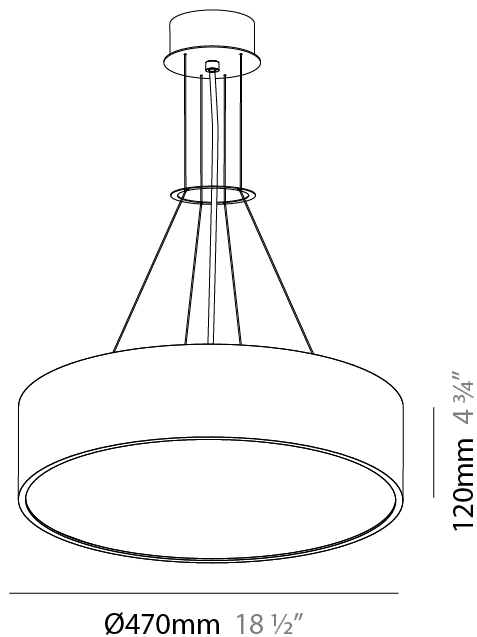

GENERAL

Series: Sign
Brand: Prolicht
Division: Architectural
Mounting Type: Suspension
Mounting Location: Ceiling
Subcategory: Pendant

PHYSICAL

Shape: Round
Diameter (mm): 470
Diameter (in): 18 1/2
Height (mm): 120
Depth (mm): 120
Height (in): 4 3/4
Depth (in): 4 3/4
Max. Overall Height (mm): 2120
Max. Overall Height (in): 83 7/16
Light Distribution: Direct / Indirect
Weight (kg): 5.456
Weight (lbs): 12.03
Diffuser: PMMA - Opal or Micro-Prism
Fixture Finish: SSR / BKV / CWI / CRY / HAB / UFT / ITA / RUA / FTG / MYG / LOD / PUS / FRO / FUP / KIA / POP / BLS / SPG / MEY / GOH / GUM / CHC / COM / ABZ / JAG / OBR / MOS / ROR
Fixture Material: Extruded Aluminum / Steel
Cable Details: 2000mm or 6000mm Transparent Cable

ELECTRICAL

Lamp Type: LED (Zhaga Standard)
Input Wattage (W): 35/18.6
Total Output Wattage (W): 30/16
Dimming: Tri-Mode (Non-Dimming and Phase Dimming (120Vac only) and 0-10V Dimming)
Driver Included: Yes
Driver Location: Integrated
Driver Type: Constant Current - Universal
Driver Class: Class 1 and Class 2
Input Voltage (V): 120 - 277
Constant Current (MA): 500/700

LED

Color Temperature (°K): 2700 / 3000 / 3500 / 4000
Max. Delivered Lumen (lm): 3680 / 3959 / 4040
CRI: >80 CRI
Efficiency (%): 0.67
Lamp Life (hrs): 50000

OPTICAL

RATINGS AND CERTIFICATIONS

Certified By: Certified for North American Standards
IP rating: IP20