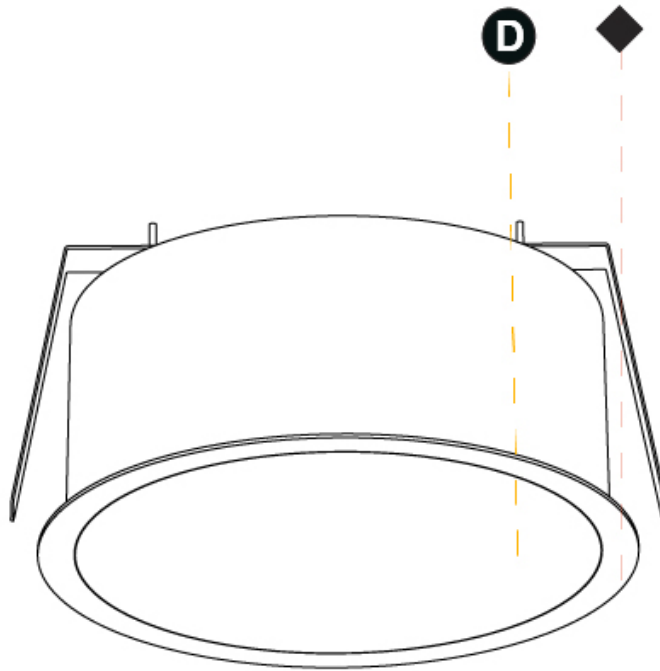

SIGN RECESSED

A37769-

PROJECT _____

TYPE _____

SPECIFIER _____

QUANTITY _____

DATE _____