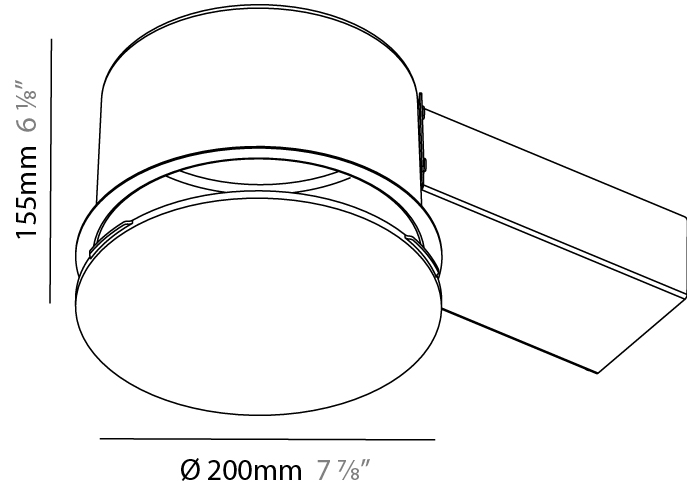

1. To build a product code in our configurator select the specify button on the base model # product page
2. To build a manual product code on this datasheet choose from the options listed below in blue font and add the suffix to the base model #

GENERAL

Series: Sign
Brand: Prolicht
Division: Architectural
Mounting Type: Trimless
Mounting Location: Ceiling
Subcategory: Ambient

PHYSICAL

Shape: Round
Diameter (mm): 200
Diameter (in): 7 7/8
Height (mm): 155
Height (in): 6 1/8
Light Distribution: Direct
Weight (kg): 1.338
Weight (lbs): 2.95
Diffuser: PMMA - Opal
Fixture Material: Extruded Aluminum / Steel
Cut-out Measurements: 225mm / 8 7/8"
Upon Request: Unique Sizes Unique Ceiling Thickness Unique Mounting Depth Spot Inserts

ELECTRICAL

Lamp Type: LED (Zhaga Standard)
Input Wattage (W): 13.2
Total Output Wattage (W): 12
Dimming: [Tri-Mode (Non-Dimming and Phase Dimming (120Vac only) and 0-10V Dimming)](#)
Driver Included: Yes
Driver Location: Integrated
Driver Type: Constant Current - Universal
Driver Class: Class 2
Input Voltage (V): 120 - 277
Constant Current (MA): 350

LED

[Color Temperature (°K): 3000 / 4000](#)
Max. Delivered Lumen (lm): 910
CRI: >80 CRI
Efficiency (%): 0.68
Lamp Life (hrs): 50000
Upon Request: RGB-W Tunable White Special Color Temperature CRI90

OPTICAL

RATINGS AND CERTIFICATIONS

Certified By: Certified for North American Standards
IP rating: IP20