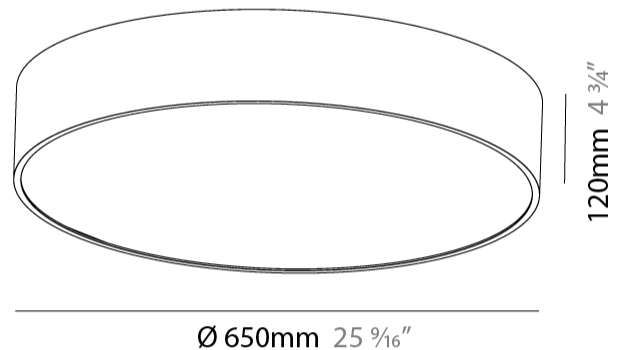

1. To build a product code in our configurator select the specify button on the base model # product page
2. To build a manual product code on this datasheet choose from the options listed below in blue font and add the suffix to the base model #

GENERAL

Series: Sign
Brand: Prolicht
Division: Architectural
Mounting Type: Surface
Mounting Location: Ceiling
Subcategory: Ambient

PHYSICAL

Shape: Round
Diameter (mm): 650
Diameter (in): 25 ⁹/₁₆
Height (mm): 120
Height (in): 4 ³/₄
Light Distribution: Direct
Weight (kg): 8.4
Weight (lbs): 18.518
Diffuser: PMMA - Opal or Micro-Prism
Fixture Finish: SSR / BKV / CWI / CRY / HAB / LAG / UFT / ITA / RUA / RUR / MIC / FTG / MYG / TWT / LOD / PUS / FRO / FUP / KIA / POP / BLS / SPG / MEY / GOH / GUM / CHC / COM / ABZ / JAG / OBR / MOS / ROR
Fixture Material: Extruded Aluminum / Steel

ELECTRICAL

Lamp Type: LED (Zhaga Standard)
Input Wattage (W): 66.5
Total Output Wattage (W): 57
Dimming: Tri-Mode (Non-Dimming and Phase Dimming (120Vac only) and 0-10V Dimming)
Driver Included: Yes
Driver Location: Integrated
Driver Type: Constant Current - Universal
Driver Class: Class 2
Input Voltage (V): 120 - 277
Constant Current (MA): 500

LED

Color Temperature (°K): 2700 / 3000 / 3500 / 4000
Max. Delivered Lumen (lm): 5880 / 6360 / 6450
CRI: >80 CRI
Efficiency (%): 73
Lamp Life (hrs): 50000

OPTICAL

RATINGS AND CERTIFICATIONS

Certified By: Certified for North American Standards
IP rating: IP20