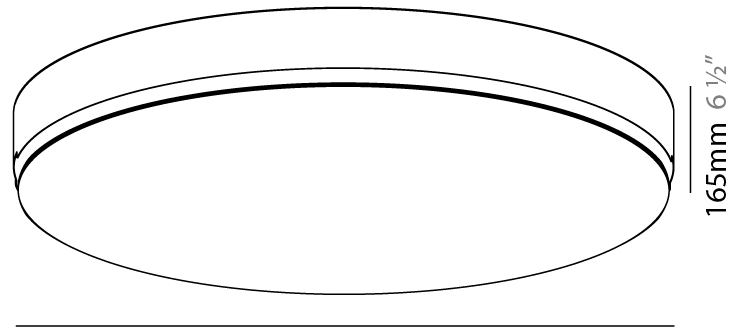

GENERAL

Series: Sign
Brand: Prolicht
Division: Architectural
Mounting Type: Trimless
Mounting Location: Ceiling
Subcategory: Ambient

PHYSICAL

Shape: Round
Diameter (mm): 930
Diameter (in): 36 5/8
Height (mm): 165
Height (in): 6 1/2
Light Distribution: Direct
Weight (kg): 16.1
Weight (lbs): 35.49
Diffuser: PMMA - Opal
Fixture Material: Extruded Aluminum / Steel
Cut-out Measurements: 955mm / 37 5/8"
Upon Request: Unique Sizes Unique Ceiling Thickness Unique Mounting Depth Spot Inserts

ELECTRICAL

Lamp Type: LED (Zhaga Standard)
Input Wattage (W): 129.5
Total Output Wattage (W): 111
Dimming: [Tri-Mode (Non-Dimming and Phase Dimming (120Vac only) and 0-10V Dimming)](#)
Driver Included: Yes
Driver Location: Integrated
Driver Type: Constant Current - Universal
Driver Class: Class 2
Input Voltage (V): 120 - 277
Constant Current (MA): 500

LED

[Color Temperature (°K): 2700 / 3000 / 3500 / 4000](#)
Max. Delivered Lumen (lm): 10779 / 12062 / 12382 / 12842
Nominal Lumen (lm): 14430 / 16148 / 16576 / 17191
CRI: >80 CRI
Efficiency (%): 65% (5mm Perspex)|77%
Lamp Life (hrs): 50000
Upon Request: RGB-W Tunable White Special Color Temperature CRI90

OPTICAL

RATINGS AND CERTIFICATIONS

Certified By: Certified for North American Standards
IP rating: IP20

Ø 930mm 36 5/8"

165mm 6 1/2"