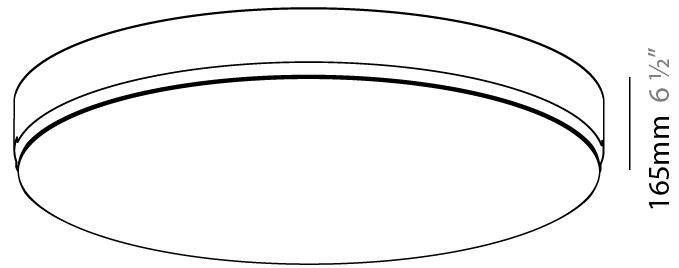

GENERAL

Series: Sign
Brand: Prolicht
Division: Architectural
Mounting Type: Trimless
Mounting Location: Ceiling
Subcategory: Ambient

PHYSICAL

Shape: Round
Diameter (mm): 630
Diameter (in): 24 13/16
Height (mm): 165
Height (in): 6 1/2
Light Distribution: Direct
Weight (kg): 8.3
Weight (lbs): 18.298
Diffuser: PMMA - Opal
Fixture Material: Extruded Aluminum / Steel
Cut-out Measurements: 655mm / 25 13/16"
Upon Request: Unique Sizes Unique Ceiling Thickness Unique Mounting Depth Spot Inserts

ELECTRICAL

Lamp Type: LED (Zhaga Standard)
Input Wattage (W): 66.5
Total Output Wattage (W): 57
Dimming: [Tri-Mode (Non-Dimming and Phase Dimming (120Vac only) and 0-10V Dimming)](#)
Driver Included: Yes
Driver Location: Integrated
Driver Type: Constant Current - Universal
Driver Class: Class 2
Input Voltage (V): 120 - 277
Constant Current (MA): 500

LED

[Color Temperature (°K): 2700 / 3000 / 3500 / 4000](#)
Max. Delivered Lumen (lm): 5535 / 6194 / 6358 / 6594
Nominal Lumen (lm): 7410 / 8292 / 8512 / 8828
CRI: >80 CRI
Efficiency (%): 65% (5mm Perspex)|74%
Lamp Life (hrs): 50000
Upon Request: RGB-W Tunable White Special Color Temperature CRI90

OPTICAL

RATINGS AND CERTIFICATIONS

Certified By: Certified for North American Standards
IP rating: IP20

Ø 630mm 24 13/16"

165mm 6 1/2"