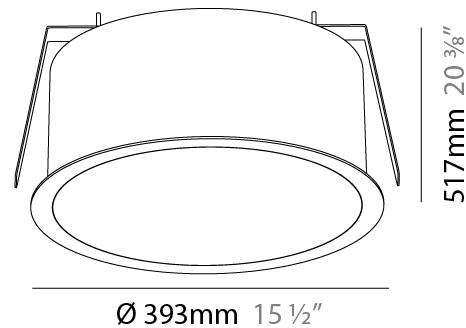

GENERAL

Series: Sign
Brand: Prolicht
Division: Architectural
Mounting Type: Recessed
Mounting Location: Ceiling
Subcategory: Ambient

PHYSICAL

Shape: Round
Diameter (mm): 393
Diameter (in): 15 1/2
Height (mm): 175
Height (in): 6 7/8
Ceiling Thickness (mm): 10 / 12.5 / 15 / 25 / 30
Ceiling Thickness (in): 3/8 or 1/2 or 9/16 or 1 or 1 3/16
Min. Recessing Depth (mm): 175
Min. Recessing Depth (in): 6 7/8
Light Distribution: Direct
Weight (kg): 4.327
Weight (lbs): 9.539
Diffuser: PMMA - Opal or Micro-Prism
Fixture Finish: SSR / BKV / CWI / CRY / HAB / UFT / ITA / RUA / FTG / MYG / LOD / PUS / FRO / FUP / KIA / POP / BLS / SPG / MEY / GOH / GUM / CHC / COM / ABZ / JAG / OBR / MOS / ROR
Fixture Material: Extruded Aluminum / Steel
Cut-out Measurements: 380mm / 14 15/16"

ELECTRICAL

Lamp Type: LED (Zhaga Standard)
Input Wattage (W): 25.3 / 22 (4000K)
Total Output Wattage (W): 23 / 20 (4000K)
Dimming: Tri-Mode (Non-Dimming and Phase Dimming (120Vac only) and 0-10V Dimming)
Driver Included: Yes
Driver Location: Integrated
Driver Type: Constant Current - Universal
Driver Class: Class 2
Input Voltage (V): 120 - 277
Constant Current (MA): 700

LED

Color Temperature (°K): 3000 / 4000
Max. Delivered Lumen (lm): 2110 / 2068 / 1930
CRI: >80 CRI
Efficiency (%): 68
Lamp Life (hrs): 50000

OPTICAL

RATINGS AND CERTIFICATIONS

Certified By: Certified for North American Standards
IP rating: IP20