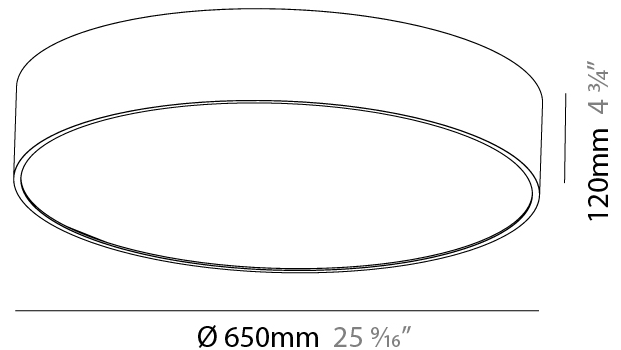

1. To build a product code in our configurator select the specify button on the base model # product page
2. To build a manual product code on this datasheet choose from the options listed below in blue font and add the suffix to the base model #

GENERAL

Series: Sign
Brand: Prolicht
Division: Architectural
Mounting Type: Surface
Mounting Location: Ceiling
Subcategory: Ambient

PHYSICAL

Shape: Round
Diameter (mm): 650
Diameter (in): 25 ³/₁₆"
Height (mm): 120
Height (in): 4 ³/₄"
Light Distribution: Direct
Weight (kg): 8.4
Weight (lbs): 18.518
Diffuser: PMMA - Opal or Micro-Prism
Fixture Finish: SSR / BKV / CWI / CRY / HAB / UFT / ITA / RUA / FTG / MYG / LOD / PUS / FRO / FUP / KIA / POP / BLS / SPG / MEY / GOH / GUM / CHC / COM / ABZ / JAG / OBR / MOS / ROR
Fixture Material: Extruded Aluminum / Steel

ELECTRICAL

Lamp Type: LED (Zhaga Standard)
Input Wattage (W): 66.5
Total Output Wattage (W): 57
Dimming: Tri-Mode (Non-Dimming and Phase Dimming (120Vac only) and 0-10V Dimming)
Driver Included: Yes
Driver Location: Integrated
Driver Type: Constant Current - Universal
Driver Class: Class 2
Input Voltage (V): 120 - 277
Constant Current (MA): 500

LED

Color Temperature (°K): 2700 / 3000 / 3500 / 4000
Max. Delivered Lumen (lm): 5880 / 6360 / 6450
CRI: >80 CRI
Efficiency (%): 73
Lamp Life (hrs): 50000

OPTICAL

RATINGS AND CERTIFICATIONS

Certified By: Certified for North American Standards
IP rating: IP20