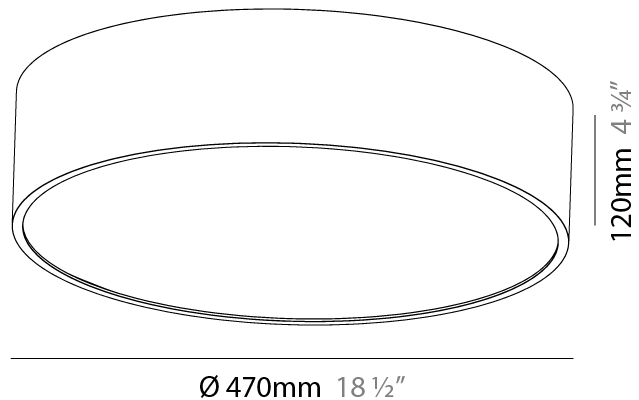

1. To build a product code in our configurator select the specify button on the base model # product page
2. To build a manual product code on this datasheet choose from the options listed below in blue font and add the suffix to the base model #

GENERAL

Series: Sign
Brand: Prolicht
Division: Architectural
Mounting Type: Surface
Mounting Location: Ceiling
Subcategory: Ambient

PHYSICAL

Shape: Round
Diameter (mm): 470
Diameter (in): 18 1/2
Height (mm): 120
Height (in): 4 3/4
Light Distribution: Direct
Weight (kg): 4.751
Weight (lbs): 10.474
Diffuser: PMMA - Opal or Micro-Prism
Fixture Finish: SSR / BKV / CWI / CRY / HAB / UFT / ITA / RUA / FTG / MYG / LOD / PUS / FRO / FUP / KIA / POP / BLS / SPG / MEY / GOH / GUM / CHC / COM / ABZ / JAG / OBR / MOS / ROR
Fixture Material: Extruded Aluminum / Steel

ELECTRICAL

Lamp Type: LED (Zhaga Standard)
Input Wattage (W): 35.2
Total Output Wattage (W): 30
Dimming: Tri-Mode (Non-Dimming and Phase Dimming (120Vac only) and 0-10V Dimming)
Driver Included: Yes
Driver Location: Integrated
Driver Type: Constant Current - Universal
Driver Class: Class 1
Input Voltage (V): 120 - 277
Constant Current (MA): 500

LED

Number of LEDs: 10
Color Temperature (°K): 2700 / 3000 / 3500 / 4000
Max. Delivered Lumen (lm): 3090 / 3332 / 3400
CRI: >80 CRI
Efficiency (%): 73
Lamp Life (hrs): 50000

OPTICAL

RATINGS AND CERTIFICATIONS

Certified By: Certified for North American Standards
IP rating: IP20