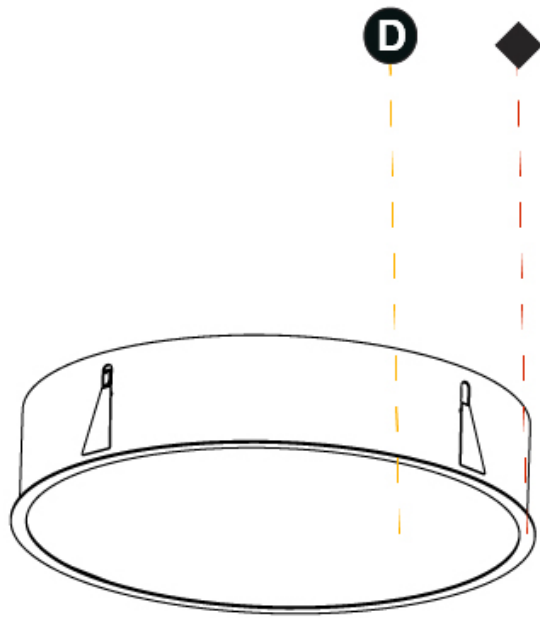

SIGN RECESSED

A37773-

PROJECT

TYPE

SPECIFIER

QUANTITY

DATE