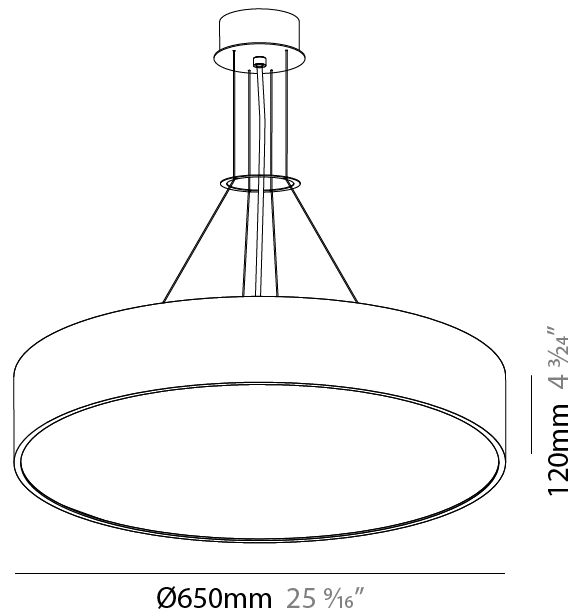

GENERAL

Series: Sign
Brand: Prolicht
Division: Architectural
Mounting Type: Suspension
Mounting Location: Ceiling
Subcategory: Pendant

PHYSICAL

Shape: Round
Diameter (mm): 650
Diameter (in): 25 ³/₁₆"
Depth (mm): 120
Depth (in): 4 ³/₄"
Max. Overall Height (mm): 2120
Max. Overall Height (in): 83 ⁷/₁₆"
Light Distribution: Direct / Indirect
Weight (kg): 8.8
Weight (lbs): 19.4
Diffuser: PMMA - Opal or Micro-Prism
Fixture Finish: SSR / BKV / CWI / CRY / HAB / UFT / ITA / RUA / FTG / MYG / LOD / PUS / FRO / FUP / KIA / POP / BLS / SPG / MEY / GOH / GUM / CHC / COM / ABZ / JAG / OBR / MOS / ROR
Fixture Material: Extruded Aluminum / Steel
Cable Details: 2000mm or 6000mm Transparent Cable

ELECTRICAL

Lamp Type: LED (Zhaga Standard)
Input Wattage (W): 66.5/18.6
Total Output Wattage (W): 57/16
Dimming: Tri-Mode (Non-Dimming and Phase Dimming (120Vac only) and 0-10V Dimming)
Driver Included: Yes
Driver Location: Integrated
Driver Type: Constant Current - Universal
Driver Class: Class 2
Input Voltage (V): 120 - 277
Constant Current (MA): 500/700

LED

Color Temperature (°K): 2700 / 3000 / 3500 / 4000
Max. Delivered Lumen (lm): 9430 / 10035 / 10240
CRI: >80 CRI
Efficiency (%): 86
Lamp Life (hrs): 50000

OPTICAL

RATINGS AND CERTIFICATIONS

Certified By: Certified for North American Standards
IP rating: IP20