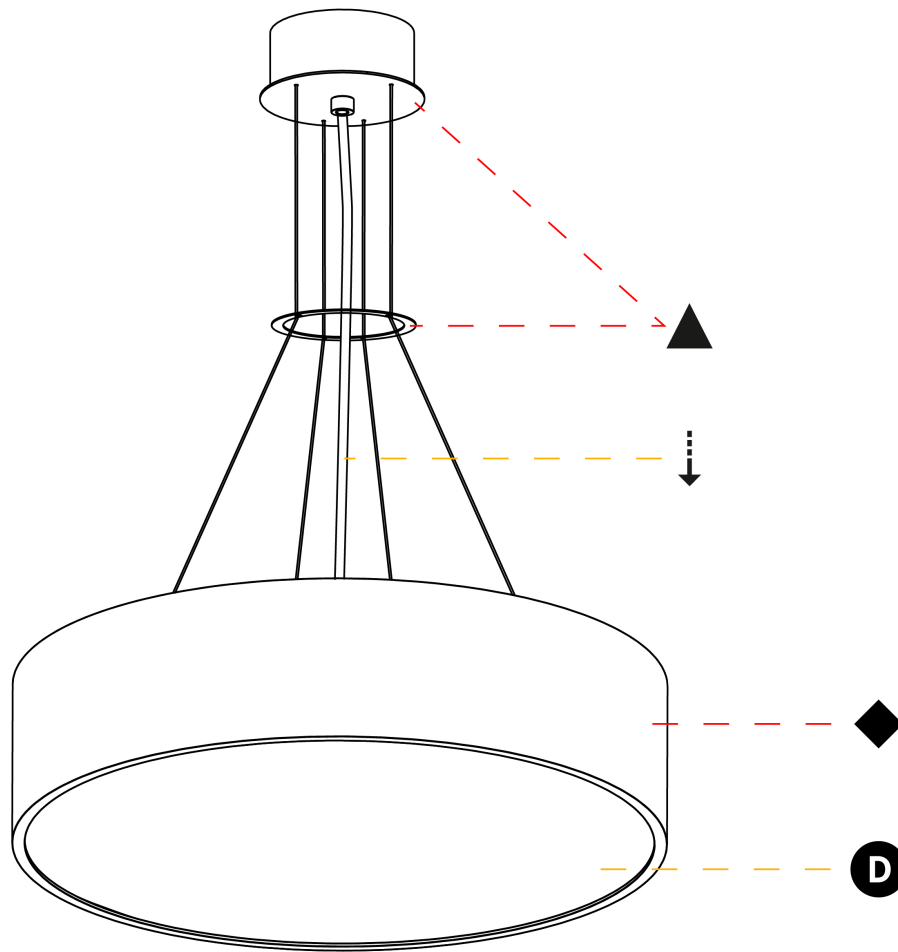

SIGN SUSPENSION

A30360-

PROJECT	_____
TYPE	_____
SPECIFIER	_____
QUANTITY	_____
DATE	_____

A