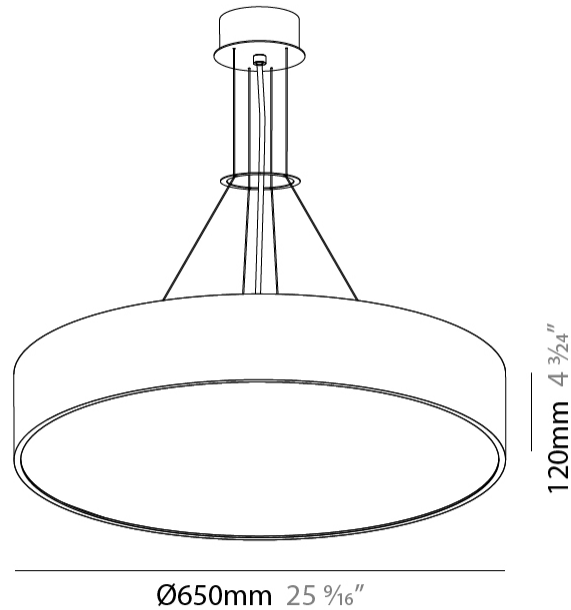

GENERAL

Series: Sign
Brand: Prolicht
Division: Architectural
Mounting Type: Suspension
Mounting Location: Ceiling
Subcategory: Pendant

PHYSICAL

Shape: Round
Diameter (mm): 650
Diameter (in): 25 ⁹/₁₆
Depth (mm): 120
Depth (in): 4 ³/₄
Max. Overall Height (mm): 2120
Max. Overall Height (in): 83 ⁷/₁₆
Light Distribution: Direct
Weight (kg): 8.505
Weight (lbs): 18.75
Diffuser: PMMA - Opal or Micro-Prism
Fixture Finish: SSR / BKV / CWI / CRY / HAB / UFT / ITA / RUA / FTG / MYG / LOD / PUS / FRO / FUP / KIA / POP / BLS / SPG / MEY / GOH / GUM / CHC / COM / ABZ / JAG / OBR / MOS / ROR
Fixture Material: Extruded Aluminum / Steel
Cable Details: 2000mm or 6000mm Transparent Cable

ELECTRICAL

Lamp Type: LED (Zhaga Standard)
Input Wattage (W): 66.5
Total Output Wattage (W): 57
Dimming: Tri-Mode (Non-Dimming and Phase Dimming (120Vac only) and 0-10V Dimming)
Driver Included: Yes
Driver Location: Integrated
Driver Type: Constant Current - Universal
Driver Class: Class 2
Input Voltage (V): 120 - 277
Constant Current (MA): 500

LED

Color Temperature (°K): 2700 / 3000 / 3500 / 4000
Max. Delivered Lumen (lm): 5535 / 6194 / 6358 / 6594
Nominal Lumen (lm): 7410 / 8292 / 8512 / 8828
CRI: >80 CRI
Efficiency (%): 73
Lamp Life (hrs): 50000

OPTICAL

Beam Angle: 110

RATINGS AND CERTIFICATIONS

Certified By: Certified for North American Standards
IP rating: IP20