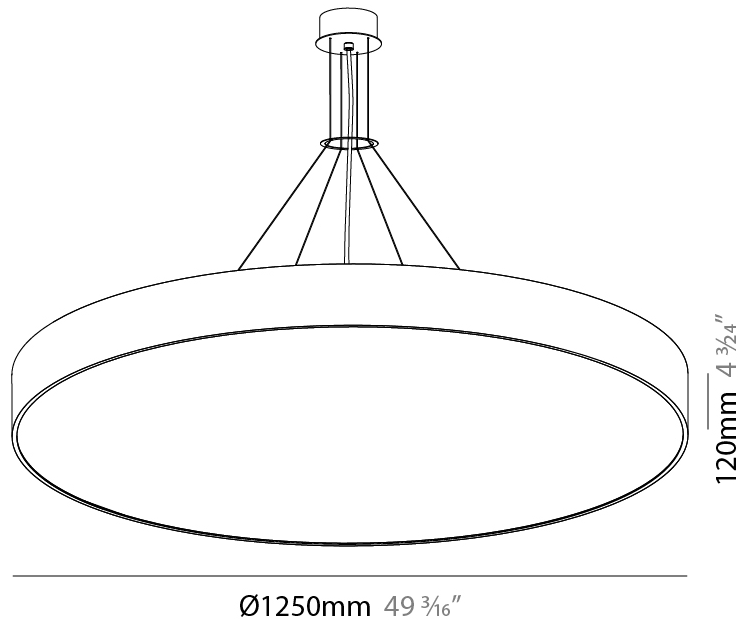

GENERAL

Series: Sign
Brand: Prolicht
Division: Architectural
Mounting Type: Suspension
Mounting Location: Ceiling
Subcategory: Pendant

PHYSICAL

Shape: Round
Diameter (mm): 1250
Diameter (in): 49 3/16
Height (mm): 120
Height (in): 4 3/4
Max. Overall Height (mm): 2120
Max. Overall Height (in): 83 7/16
Light Distribution: Direct
Weight (kg): 28.7
Weight (lbs): 63.27
Diffuser: PMMA - Opal
Fixture Finish: SSR / BKV / CWI / CRY / HAB / UFT / ITA / RUA / FTG / MYG / LOD / PUS / FRO / FUP / KIA / POP / BLS / SPG / MEY / GOH / GUM / CHC / COM / ABZ / JAG / OBR / MOS / ROR
Fixture Material: Extruded Aluminum / Steel
Cable Details: 2000mm or 6000mm Transparent Cable

ELECTRICAL

Lamp Type: LED (Zhaga Standard)
Input Wattage (W): 213.5
Total Output Wattage (W): 183
Dimming: Tri-Mode (Non-Dimming and Phase Dimming (120Vac only) and 0-10V Dimming)
Driver Included: Yes
Driver Location: Integrated
Driver Type: Constant Current - Universal
Driver Class: Class 1
Input Voltage (V): 120 - 277
Constant Current (MA): 500

LED

Color Temperature (°K): 2700 / 3000 / 3500 / 4000
Max. Delivered Lumen (lm): 18880 / 20306 / 20720
CRI: >80 CRI
Efficiency (%): 78
Lamp Life (hrs): 50000

OPTICAL

RATINGS AND CERTIFICATIONS

Certified By: Certified for North American Standards
IP rating: IP20