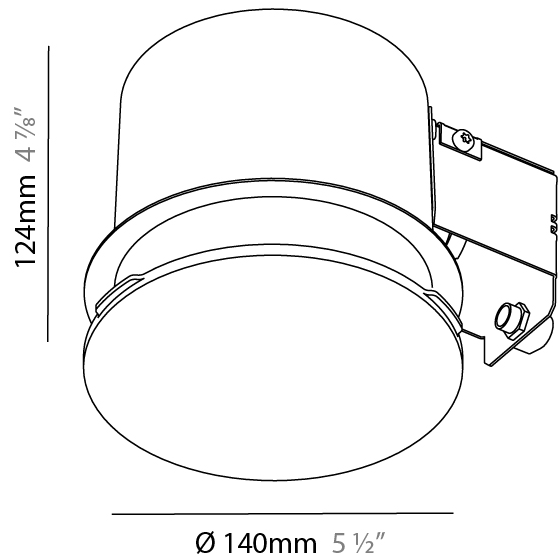

1. To build a product code in our configurator select the specify button on the base model # product page
2. To build a manual product code on this datasheet choose from the options listed below in blue font and add the suffix to the base model #

GENERAL

Series: Sign
Brand: Prolicht
Division: Architectural
Mounting Type: Trimless
Mounting Location: Ceiling
Subcategory: Ambient

PHYSICAL

Shape: Round
Diameter (mm): 140
Diameter (in): 5 1/2
Height (mm): 124
Height (in): 4 7/8
Light Distribution: Direct
Weight (kg): 0.632
Weight (lbs): 1.39
Diffuser: PMMA - Opal
Fixture Material: Extruded Aluminum / Steel
Cut-out Measurements: 165mm / 6 1/2"
Upon Request: Unique Sizes Unique Ceiling Thickness Unique Mounting Depth Spot Inserts

ELECTRICAL

Lamp Type: LED (Zhaga Standard)
Input Wattage (W): 8.8
Total Output Wattage (W): 8
Dimming: [Tri-Mode (Non-Dimming and Phase Dimming (120Vac only) and 0-10V Dimming)](#)
Driver Included: Yes
Driver Location: External
Driver Type: constant Current - Universal
Driver Class: Class 2
Input Voltage (V): 120 - 277
Constant Current (MA): 350

LED

[Color Temperature (°K): 3000 / 4000](#)
Max. Delivered Lumen (lm): 610 / 656 / 670
CRI: >80 CRI
Efficiency (%): 0.68
Lamp Life (hrs): 50000
Upon Request: RGB-W Tunable White Special Color Temperature CRI90

OPTICAL

RATINGS AND CERTIFICATIONS

Certified By: Certified for North American Standards
IP rating: IP20