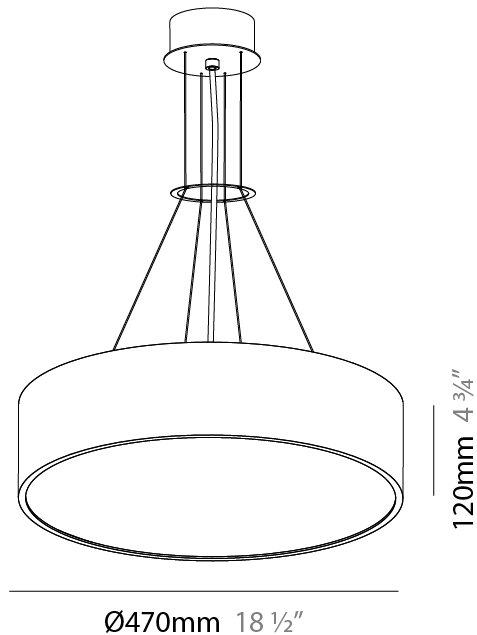

GENERAL

Series: Sign
Brand: Prolicht
Division: Architectural
Mounting Type: Suspension
Mounting Location: Ceiling
Subcategory: Pendant

PHYSICAL

Shape: Round
Diameter (mm): 470
Diameter (in): 18 1/2
Height (mm): 120
Depth (mm): 120
Height (in): 4 3/4
Depth (in): 4 3/4
Max. Overall Height (mm): 2120
Max. Overall Height (in): 83 7/16
Light Distribution: Direct / Indirect
Weight (kg): 5.456
Weight (lbs): 12.03
Diffuser: PMMA - Opal or Micro-Prism
Fixture Finish: SSR / BKV / CWI / CRY / HAB / UFT / ITA / RUA / FTG / MYG / LOD / PUS / FRO / FUP / KIA / POP / BLS / SPG / MEY / GOH / GUM / CHC / COM / ABZ / JAG / OBR / MOS / ROR
Fixture Material: Extruded Aluminum / Steel
Cable Details: 2000mm or 6000mm Transparent Cable

ELECTRICAL

Lamp Type: LED (Zhaga Standard)
Input Wattage (W): 35/18.6
Total Output Wattage (W): 30/16
Dimming: Tri-Mode (Non-Dimming and Phase Dimming (120Vac only) and 0-10V Dimming)
Driver Included: Yes
Driver Location: Integrated
Driver Type: Constant Current - Universal
Driver Class: Class 1 and Class 2
Input Voltage (V): 120 - 277
Constant Current (MA): 500/700

LED

Color Temperature (°K): 2700 / 3000 / 3500 / 4000
Max. Delivered Lumen (lm): 3680 / 3959 / 4040
CRI: >80 CRI
Efficiency (%): 0.67
Lamp Life (hrs): 50000

OPTICAL

RATINGS AND CERTIFICATIONS

Certified By: Certified for North American Standards
IP rating: IP20