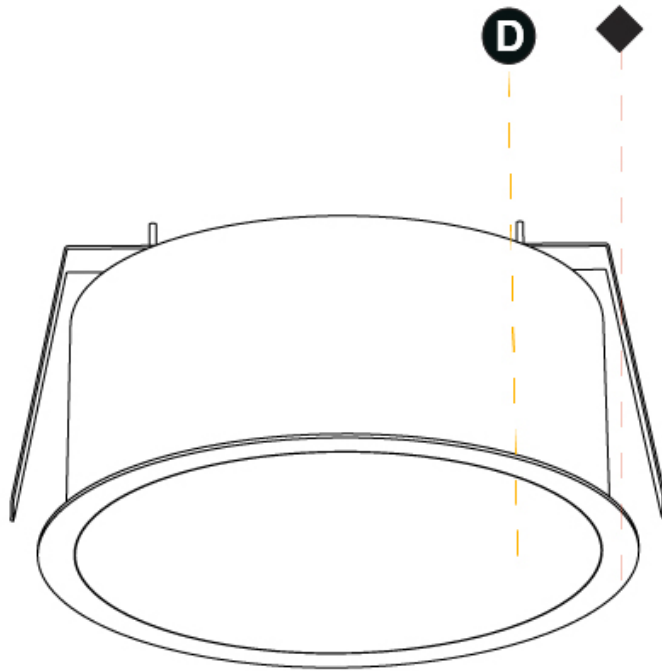

SIGN RECESSED

A37769-

PROJECT	_____
TYPE	_____
SPECIFIER	_____
QUANTITY	_____
DATE	_____

A