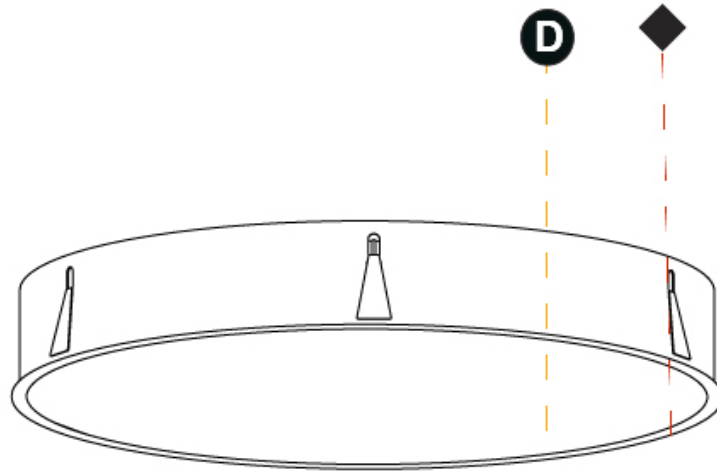

SIGN RECESSED

A37777-

PROJECT _____

TYPE _____

SPECIFIER _____

QUANTITY _____

DATE _____