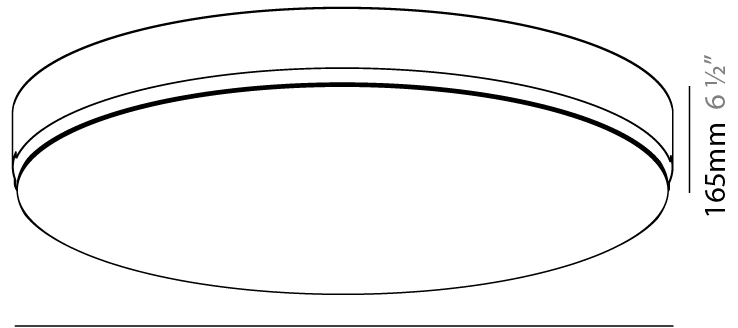

GENERAL

Series: Sign
Brand: Prolicht
Division: Architectural
Mounting Type: Trimless
Mounting Location: Ceiling
Subcategory: Ambient

PHYSICAL

Shape: Round
Diameter (mm): 930
Diameter (in): 36 5/8
Height (mm): 165
Height (in): 6 1/2
Light Distribution: Direct
Weight (kg): 16.1
Weight (lbs): 35.49
Diffuser: PMMA - Opal
Fixture Material: Extruded Aluminum / Steel
Cut-out Measurements: 955mm / 37 5/8"
Upon Request: Unique Sizes Unique Ceiling Thickness Unique Mounting Depth Spot Inserts

ELECTRICAL

Lamp Type: LED (Zhaga Standard)
Input Wattage (W): 129.5
Total Output Wattage (W): 111
Dimming: [Tri-Mode (Non-Dimming and Phase Dimming (120Vac only) and 0-10V Dimming)](#)
Driver Included: Yes
Driver Location: Integrated
Driver Type: Constant Current - Universal
Driver Class: Class 2
Input Voltage (V): 120 - 277
Constant Current (MA): 500

LED

[Color Temperature (°K): 2700 / 3000 / 3500 / 4000](#)
Max. Delivered Lumen (lm): 10779 / 12062 / 12382 / 12842
Nominal Lumen (lm): 14430 / 16148 / 16576 / 17191
CRI: >80 CRI
Efficiency (%): 65% (5mm Perspex)|77%
Lamp Life (hrs): 50000
Upon Request: RGB-W Tunable White Special Color Temperature CRI90

OPTICAL

RATINGS AND CERTIFICATIONS

Certified By: Certified for North American Standards
IP rating: IP20

Ø 930mm 36 5/8"

165mm 6 1/2"