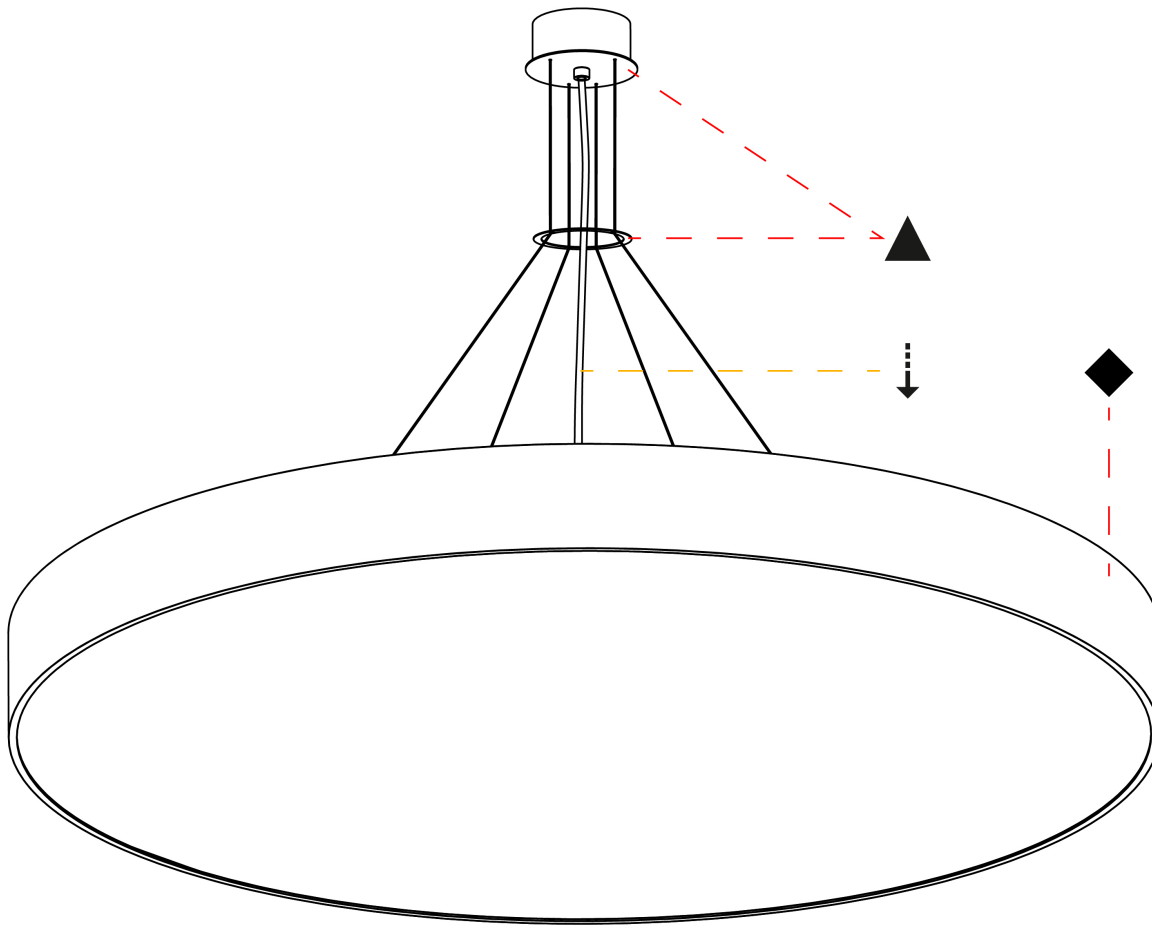

SIGN SUSPENSION

A30594-

PROJECT	_____
TYPE	_____
SPECIFIER	_____
QUANTITY	_____
DATE	_____

A