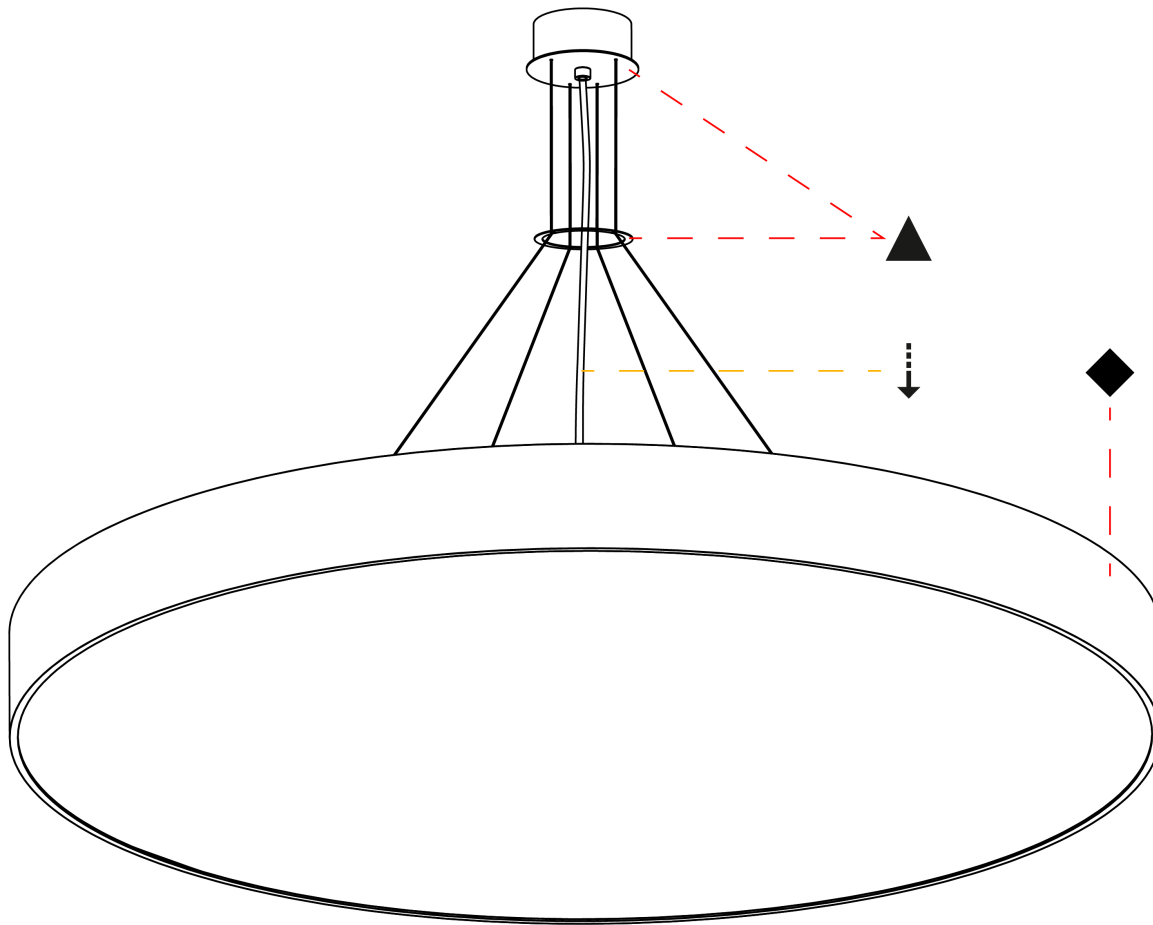

SIGN SUSPENSION

A30356-

PROJECT	_____
TYPE	_____
SPECIFIER	_____
QUANTITY	_____
DATE	_____

A