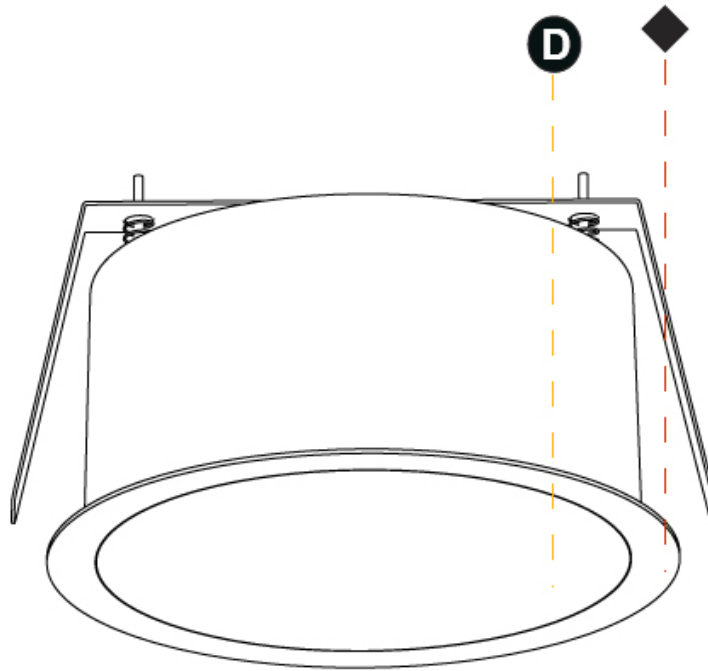

SIGN RECESSED

A37765-

PROJECT	_____
TYPE	_____
SPECIFIER	_____
QUANTITY	_____
DATE	_____