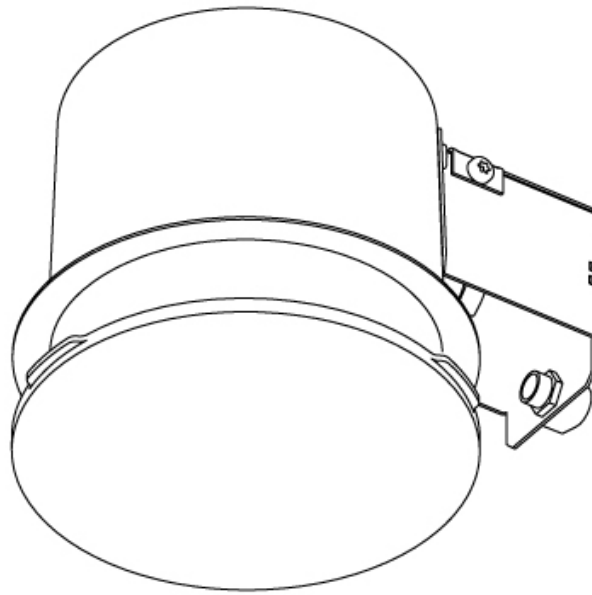

SIGN TRIMLESS

A37669-

PROJECT _____

TYPE _____

SPECIFIER _____

QUANTITY _____

DATE _____