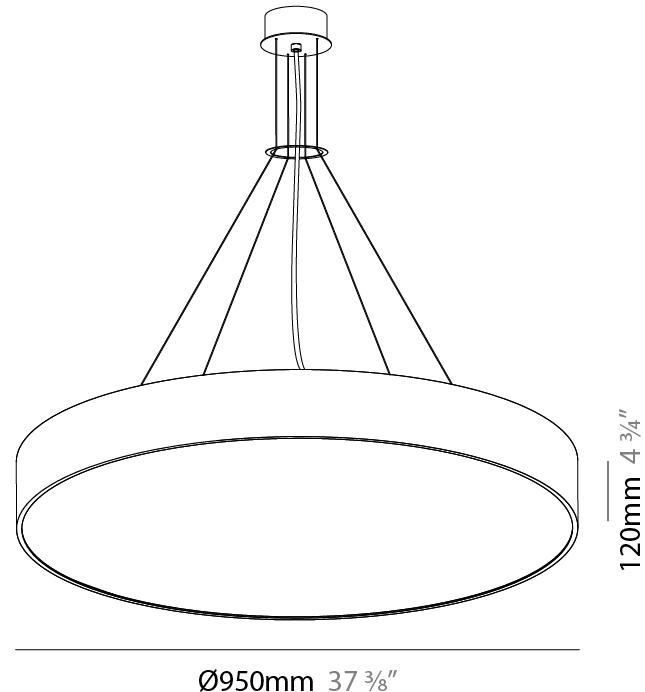

GENERAL

Series: Sign
Brand: Prolicht
Division: Architectural
Mounting Type: Suspension
Mounting Location: Ceiling
Subcategory: Pendant

PHYSICAL

Shape: Round
Diameter (mm): 950
Diameter (in): 37 ³/₈
Height (mm): 120
Height (in): 4 ³/₄
Max. Overall Height (mm): 2120
Max. Overall Height (in): 83 ⁷/₁₆
Light Distribution: Direct / Indirect
Weight (kg): 16.385
Weight (lbs): 36.12
Diffuser: PMMA - Opal or Micro-Prism
Fixture Finish: SSR / BKV / CWI / CRY / HAB / UFT / ITA / RUA / FTG / MYG / LOD / PUS / FRO / FUP / KIA / POP / BLS / SPG / MEY / GOH / GUM / CHC / COM / ABZ / JAG / OBR / MOS / ROR
Fixture Material: Extruded Aluminum / Steel
Cable Details: 2000mm or 6000mm Transparent Cable

ELECTRICAL

Lamp Type: LED (Zhaga Standard)
Input Wattage (W): 129.5/37.2
Total Output Wattage (W): 111/32
Dimming: Tri-Mode (Non-Dimming and Phase Dimming (120Vac only) and 0-10V Dimming)
Driver Included: Yes
Driver Location: Integrated
Driver Type: Constant Current - Universal
Driver Class: Class 1 and Class 2
Input Voltage (V): 120 - 277
Constant Current (MA): 500/700

LED

Color Temperature (°K): 2700 / 3000 / 3500 / 4000
Max. Delivered Lumen (lm): 17250 / 18404 / 18780
CRI: >80 CRI
Efficiency (%): 86
Lamp Life (hrs): 50000

OPTICAL

RATINGS AND CERTIFICATIONS

Certified By: Certified for North American Standards
IP rating: IP20