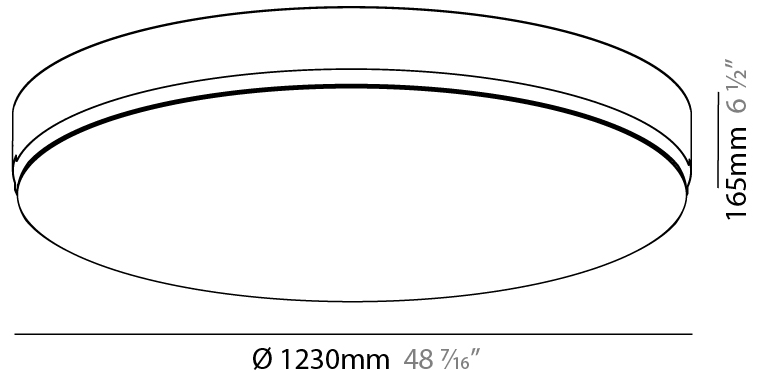

GENERAL

Series: Sign
Brand: Prolicht
Division: Architectural
Mounting Type: Trimless
Mounting Location: Ceiling
Subcategory: Ambient

PHYSICAL

Shape: Round
Diameter (mm): 1230
Diameter (in): 48 ⁷/₁₆
Height (mm): 165
Height (in): 6 ¹/₂
Light Distribution: Direct
Weight (kg): 26.9
Weight (lbs): 59.304
Diffuser: PMMA - Opal
Fixture Material: Extruded Aluminum / Steel
Cut-out Measurements: 1255mm / 49 7/16"
Upon Request: Unique Sizes Unique Ceiling Thickness Unique Mounting Depth Spot Inserts

ELECTRICAL

Lamp Type: LED (Zhaga Standard)
Input Wattage (W): 213.5
Total Output Wattage (W): 183
Dimming: [Tri-Mode (Non-Dimming and Phase Dimming (120Vac only) and 0-10V Dimming)](#)
Driver Included: Yes
Driver Location: Integrated
Driver Type: Constant Current - Universal
Driver Class: Class 2
Input Voltage (V): 120 - 277
Constant Current (MA): 500

LED

Color Temperature (°K): [2700 / 3000 / 3500 / 4000](#)
Max. Delivered Lumen (lm): 18650 / 20070 / 20480
CRI: >80 CRI
Efficiency (%): 65% (5mm Perspex)|80%
Lamp Life (hrs): 50000
Upon Request: RGB-W Tunable White Special Color Temperature CRI90

OPTICAL

RATINGS AND CERTIFICATIONS

Certified By: Certified for North American Standards
IP rating: IP20