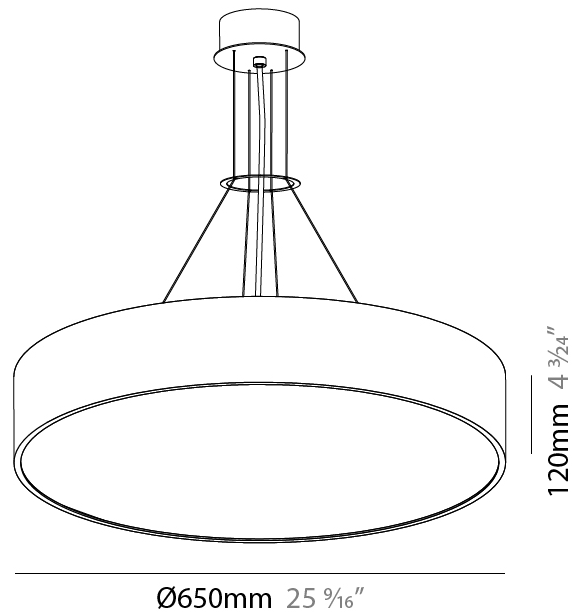

GENERAL

Series: Sign
Brand: Prolicht
Division: Architectural
Mounting Type: Suspension
Mounting Location: Ceiling
Subcategory: Pendant

PHYSICAL

Shape: Round
Diameter (mm): 650
Diameter (in): 25 ³/₁₆"
Depth (mm): 120
Depth (in): 4 ³/₄"
Max. Overall Height (mm): 2120
Max. Overall Height (in): 83 ⁷/₁₆"
Light Distribution: Direct / Indirect
Weight (kg): 8.8
Weight (lbs): 19.4
Diffuser: PMMA - Opal or Micro-Prism
Fixture Finish: SSR / BKV / CWI / CRY / HAB / UFT / ITA / RUA / FTG / MYG / LOD / PUS / FRO / FUP / KIA / POP / BLS / SPG / MEY / GOH / GUM / CHC / COM / ABZ / JAG / OBR / MOS / ROR
Fixture Material: Extruded Aluminum / Steel
Cable Details: 2000mm or 6000mm Transparent Cable

ELECTRICAL

Lamp Type: LED (Zhaga Standard)
Input Wattage (W): 66.5/18.6
Total Output Wattage (W): 57/16
Dimming: Tri-Mode (Non-Dimming and Phase Dimming (120Vac only) and 0-10V Dimming)
Driver Included: Yes
Driver Location: Integrated
Driver Type: Constant Current - Universal
Driver Class: Class 2
Input Voltage (V): 120 - 277
Constant Current (MA): 500/700

LED

Color Temperature (°K): 2700 / 3000 / 3500 / 4000
Max. Delivered Lumen (lm): 9430 / 10035 / 10240
CRI: >80 CRI
Efficiency (%): 86
Lamp Life (hrs): 50000

OPTICAL

RATINGS AND CERTIFICATIONS

Certified By: Certified for North American Standards
IP rating: IP20