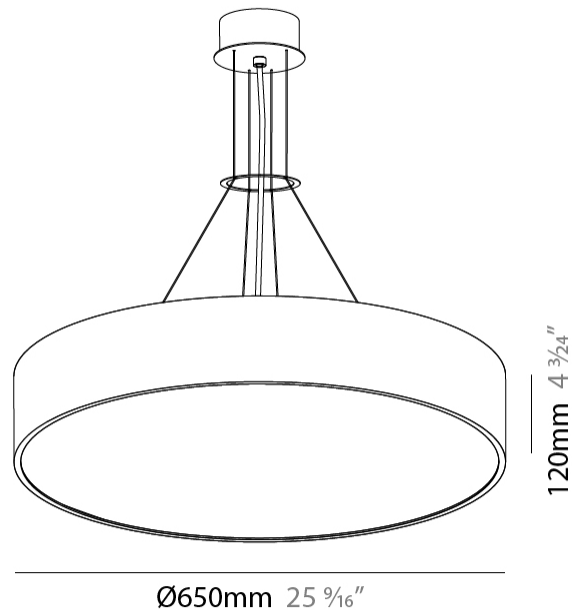

GENERAL

Series: Sign
Brand: Prolicht
Division: Architectural
Mounting Type: Suspension
Mounting Location: Ceiling
Subcategory: Pendant

PHYSICAL

Shape: Round
Diameter (mm): 650
Diameter (in): 25 ⁹/₁₆
Depth (mm): 120
Depth (in): 4 ³/₄
Max. Overall Height (mm): 2120
Max. Overall Height (in): 83 ⁷/₁₆
Light Distribution: Direct
Weight (kg): 8.505
Weight (lbs): 18.75
Diffuser: PMMA - Opal or Micro-Prism
Fixture Finish: SSR / BKV / CWI / CRY / HAB / UFT / ITA / RUA / FTG / MYG / LOD / PUS / FRO / FUP / KIA / POP / BLS / SPG / MEY / GOH / GUM / CHC / COM / ABZ / JAG / OBR / MOS / ROR
Fixture Material: Extruded Aluminum / Steel
Cable Details: 2000mm or 6000mm Transparent Cable

ELECTRICAL

Lamp Type: LED (Zhaga Standard)
Input Wattage (W): 66.5
Total Output Wattage (W): 57
Dimming: Tri-Mode (Non-Dimming and Phase Dimming (120Vac only) and 0-10V Dimming)
Driver Included: Yes
Driver Location: Integrated
Driver Type: Constant Current - Universal
Driver Class: Class 2
Input Voltage (V): 120 - 277
Constant Current (MA): 500

LED

Color Temperature (°K): 2700 / 3000 / 3500 / 4000
Max. Delivered Lumen (lm): 5535 / 6194 / 6358 / 6594
Nominal Lumen (lm): 7410 / 8292 / 8512 / 8828
CRI: >80 CRI
Efficiency (%): 73
Lamp Life (hrs): 50000

OPTICAL

Beam Angle: 110

RATINGS AND CERTIFICATIONS

Certified By: Certified for North American Standards
IP rating: IP20