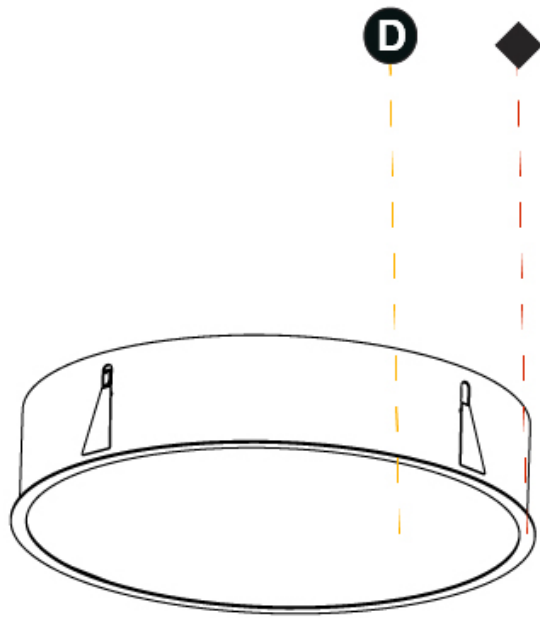

A37773-

PROJECT

TYPE

SPECIFIER

QUANTITY

DATE