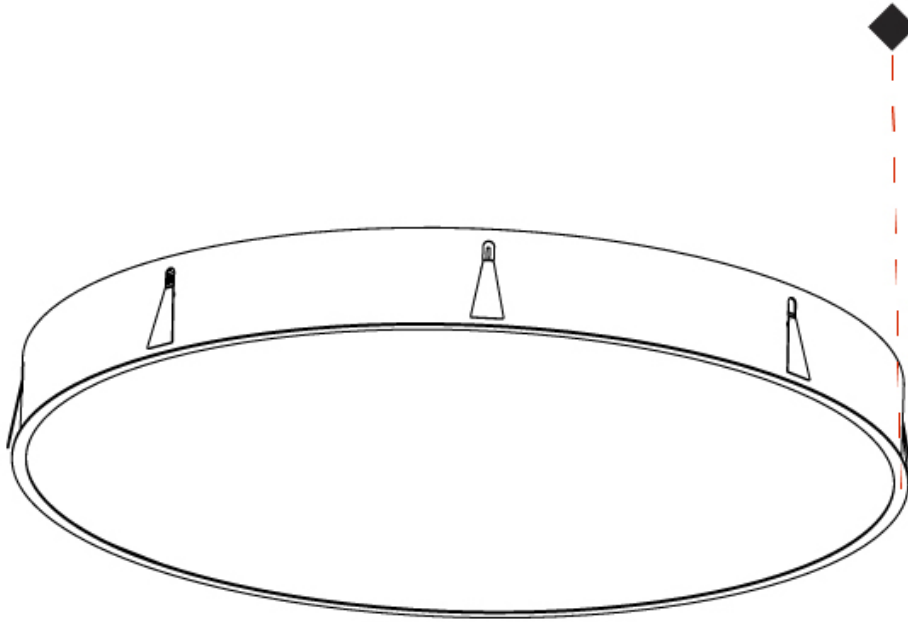

SIGN RECESSED

A37781-

PROJECT

TYPE

SPECIFIER

QUANTITY

DATE