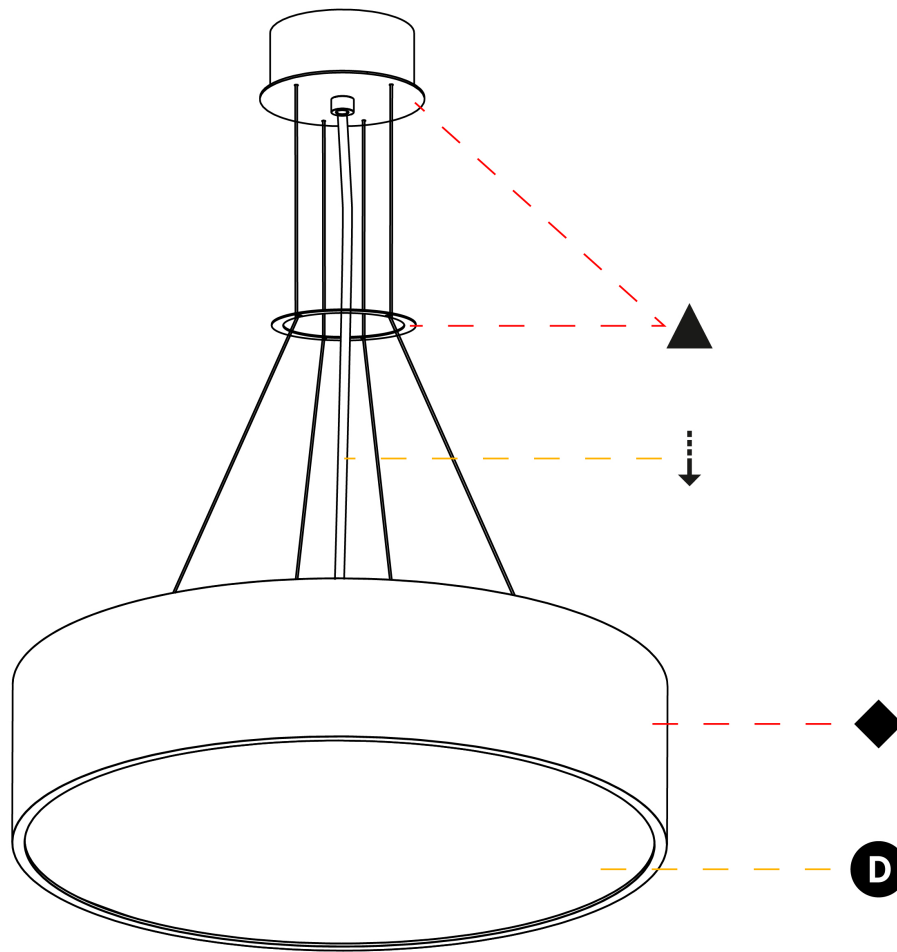

SIGN SUSPENSION

A30588-

PROJECT	_____
TYPE	_____
SPECIFIER	_____
QUANTITY	_____
DATE	_____

A