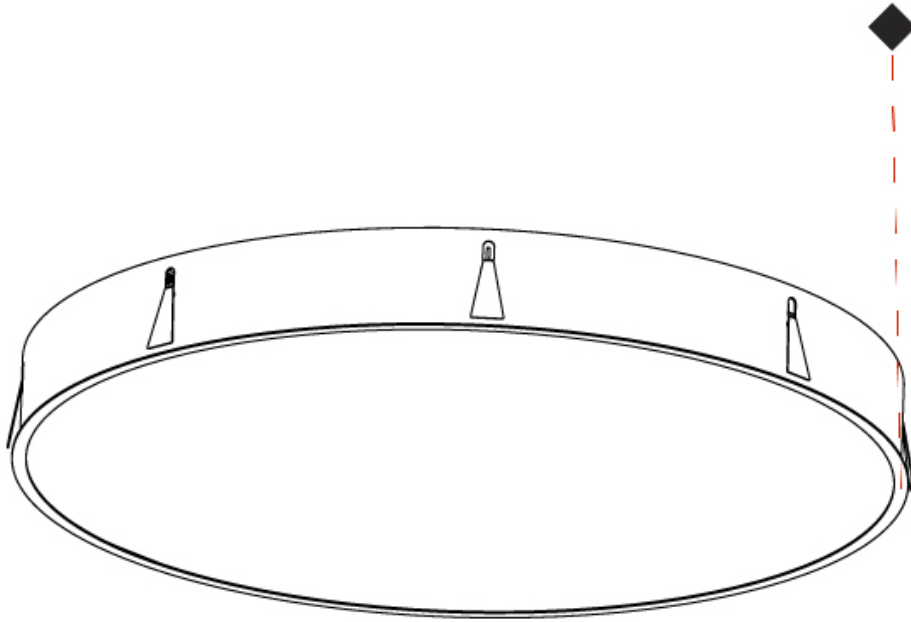

150mm 5 7/8"

Ø 1270mm 50"

1258mm	160mm	10 - 25mm		
49 1/2"	6 3/16"	3/8" - 1"		

SIGN RECESSED

A37781-

PROJECT	_____
TYPE	_____
SPECIFIER	_____
QUANTITY	_____
DATE	_____

SIGN RECESSED

A37785-