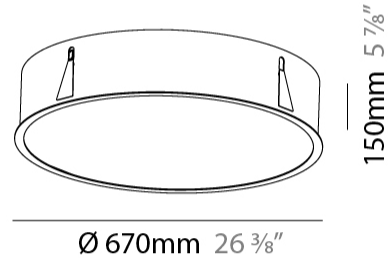

GENERAL

Series: Sign
Brand: Prolicht
Division: Architectural
Mounting Type: Recessed
Mounting Location: Ceiling
Subcategory: Ambient

PHYSICAL

Shape: Round
Diameter (mm): 670
Diameter (in): 26 ³ / ₈
Height (mm): 150
Height (in): 5 ⁷ / ₈
Ceiling Thickness (mm): 10 / 12 / 15 / 25
Ceiling Thickness (in): 3/8 or 1/2 or 9/16 or 1
Min. Recessing Depth (mm): 160
Min. Recessing Depth (in): 6 ⁵ / ₁₆
Light Distribution: Direct
Weight (kg): 8.574
Weight (lbs): 18.9
Diffuser: PMMA - Opal or Micro-Prism
Fixture Finish: SSR / BKV / CWI / CRY / HAB / LAG / UFT / ITA / RUA / RUR / MIC / FTG / MYG / TWT / LOD / PUS / FRO / FUP / KIA / POP / BLS / SPG / MEY / GOH / GUM / CHC / COM / ABZ / JAG / OBR / MOS / ROR
Fixture Material: Extruded Aluminum / Steel
Cut-out Measurements: 658mm / 25 7/8"

658mm
25 7/8"

160mm
6 1/4"

10 - 25mm
3/4" - 1"

SIGN RECESSED

A37773-

PROJECT _____

TYPE _____

SPECIFIER _____