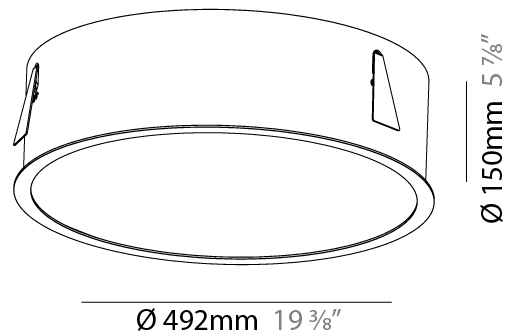

GENERAL

Series: Sign
Brand: Prolicht
Division: Architectural
Mounting Type: Recessed
Mounting Location: Ceiling
Subcategory: Ambient

PHYSICAL

Shape: Round
Diameter (mm): 492
Diameter (in): 19 3/8
Height (mm): 150
Height (in): 5 7/8
Ceiling Thickness (mm): 10 / 12.5 / 15 / 25
Ceiling Thickness (in): 3/8 or 1/2 or 9/16 or 1
Min. Recessing Depth (mm): 160
Min. Recessing Depth (in): 6 5/16
Light Distribution: Direct
Weight (kg): 4.983
Weight (lbs): 10.986
Diffuser: PMMA - Opal or Micro-Prism
Fixture Finish: SSR / BKV / CWI / CRY / HAB / UFT / ITA / RUA / FTG / MYG / LOD / PUS / FRO / FUP / KIA / POP / BLS / SPG / MEY / GOH / GUM / CHC / COM / ABZ / JAG / OBR / MOS / ROR
Fixture Material: Extruded Aluminum / Steel
Cut-out Measurements: 480mm / 18 7/8"

ELECTRICAL

Lamp Type: LED (Zhaga Standard)
Input Wattage (W): 35
Total Output Wattage (W): 30
Dimming: Tri-Mode (Non-Dimming and Phase Dimming (120Vac only) and 0-10V Dimming)
Driver Included: Yes
Driver Location: Integrated
Driver Type: Constant Current - Universal
Driver Class: Class 2
Input Voltage (V): 120 - 277
Constant Current (MA): 500

LED

Color Temperature (°K): 3000 / 4000
Max. Delivered Lumen (lm): 3090 / 3332 / 3400
CRI: >80 CRI
Efficiency (%): 0.72
Lamp Life (hrs): 50000

OPTICAL

RATINGS AND CERTIFICATIONS

Certified By: Certified for North American Standards
IP rating: IP20