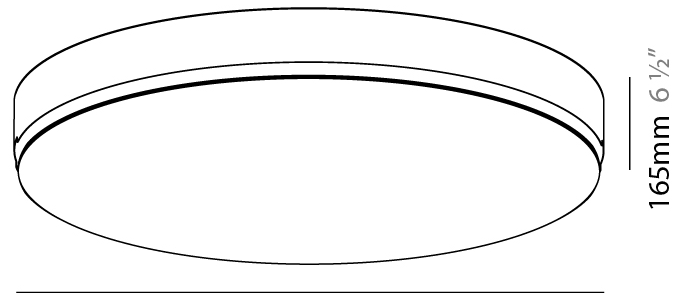

GENERAL

Series: Sign
Brand: Prolicht
Division: Architectural
Mounting Type: Trimless
Mounting Location: Ceiling
Subcategory: Ambient

PHYSICAL

Shape: Round
Diameter (mm): 630
Diameter (in): 24 13/16
Height (mm): 165
Height (in): 6 1/2
Light Distribution: Direct
Weight (kg): 8.3
Weight (lbs): 18.298
Diffuser: PMMA - Opal
Fixture Material: Extruded Aluminum / Steel
Cut-out Measurements: 655mm / 25 13/16"
Upon Request: Unique Sizes Unique Ceiling Thickness Unique Mounting Depth Spot Inserts

ELECTRICAL

Lamp Type: LED (Zhaga Standard)
Input Wattage (W): 66.5
Total Output Wattage (W): 57
Dimming: [Tri-Mode (Non-Dimming and Phase Dimming (120Vac only) and 0-10V Dimming)](#)
Driver Included: Yes
Driver Location: Integrated
Driver Type: Constant Current - Universal
Driver Class: Class 2
Input Voltage (V): 120 - 277
Constant Current (MA): 500

LED

Color Temperature (°K): [2700 / 3000 / 3500 / 4000](#)
Max. Delivered Lumen (lm): 5535 / 6194 / 6358 / 6594
Nominal Lumen (lm): 7410 / 8292 / 8512 / 8828
CRI: >80 CRI
Efficiency (%): 65% (5mm Perspex)|74%
Lamp Life (hrs): 50000
Upon Request: RGB-W Tunable White Special Color Temperature CRI90

OPTICAL

RATINGS AND CERTIFICATIONS

Certified By: Certified for North American Standards
IP rating: IP20

Ø 630mm 24 13/16"

165mm 6 1/2"

655mm
25 13/16"