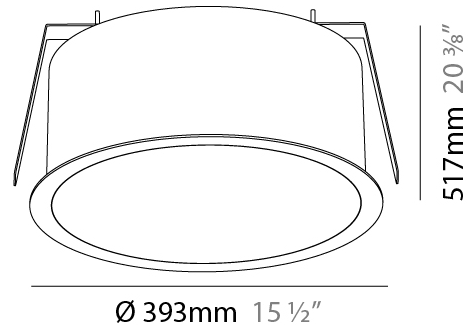

GENERAL

Series: Sign
Brand: Prolicht
Division: Architectural
Mounting Type: Recessed
Mounting Location: Ceiling
Subcategory: Ambient

PHYSICAL

Shape: Round
Diameter (mm): 393
Diameter (in): 15 1/2
Height (mm): 175
Height (in): 6 7/8
Ceiling Thickness (mm): 10 / 12.5 / 15 / 25 / 30
Ceiling Thickness (in): 3/8 or 1/2 or 9/16 or 1 or 1 3/16
Min. Recessing Depth (mm): 175
Min. Recessing Depth (in): 6 7/8
Light Distribution: Direct
Weight (kg): 4.327
Weight (lbs): 9.539
Diffuser: [PMMA - Opal or Micro-Prism](#)
Fixture Finish: [SSR / BKV / CWI / CRY / HAB / UFT / ITA / RUA / FTG / MYG / LOD / PUS / FRO / FUP / KIA / POP / BLS / SPG / MEY / GOH / GUM / CHC / COM / ABZ / JAG / OBR / MOS / ROR](#)
Fixture Material: Extruded Aluminum / Steel
Cut-out Measurements: 380mm / 14 15/16"

ELECTRICAL

Lamp Type: LED (Zhaga Standard)
Input Wattage (W): 25.3 / 22 (4000K)
Total Output Wattage (W): 23 / 20 (4000K)
Dimming: [Tri-Mode (Non-Dimming and Phase Dimming (120Vac only) and 0-10V Dimming)](#)
Driver Included: Yes
Driver Location: Integrated
Driver Type: Constant Current - Universal
Driver Class: Class 2
Input Voltage (V): 120 - 277
Constant Current (MA): 700

LED

[Color Temperature (°K): 3000 / 4000](#)
Max. Delivered Lumen (lm): 2110 / 2068 / 1930
CRI: >80 CRI
Efficiency (%): 68
Lamp Life (hrs): 50000

OPTICAL

RATINGS AND CERTIFICATIONS

Certified By: Certified for North American Standards
IP rating: IP20

380mm
14 15/16"

175mm
6 7/8"

10 - 30mm
3/8" - 1 3/16"