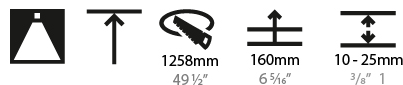

SIGN RECESSED

A37781-

base number LED Dimming Color Temperature Finishes (Diamond)

1. To build a product code in our configurator select the specify button on the base model # product page
2. To build a manual product code on this datasheet choose from the options listed below in blue font and add the suffix to the base model #

GENERAL

Series: Sign
Brand: Prolicht
Division: Architectural
Mounting Type: Recessed
Mounting Location: Ceiling
Subcategory: Ambient

PHYSICAL

Shape: Round
Diameter (mm): 1270
Diameter (in): 50
Height (mm): 150
Height (in): 5 7/8
Ceiling Thickness (mm): 10 / 12 / 15 / 25
Ceiling Thickness (in): 3/8 or 1/2 or 9/16 or 1
Min. Recessing Depth (mm): 160
Min. Recessing Depth (in): 6 3/16
Light Distribution: Direct
Weight (kg): 29.6
Weight (lbs): 65.26
Diffuser: PMMA - Opal
Fixture Finish: SSR / BKV / CWI / CRY / HAB / UFT / ITA / RUA / FTG / MYG / LOD / PUS / FRO / FUP / KIA / POP / BLS / SPG / MEY / GOH / GUM / CHC / COM / ABZ / JAG / OBR / MOS / ROR
Fixture Material: Extruded Aluminum / Steel
Cut-out Measurements: 1258mm / 49 1/2"

ELECTRICAL

Lamp Type: LED (Zhaga Standard)
Input Wattage (W): 213.5
Total Output Wattage (W): 183
Dimming: Tri-Mode (Non-Dimming and Phase Dimming (120Vac only) and 0-10V Dimming)
Driver Included: Yes
Driver Location: Integrated
Driver Type: Constant Current - Universal
Driver Class: Class 2
Input Voltage (V): 120 - 277
Constant Current (MA): 500

LED

Color Temperature (°K): 3000 / 4000
Max. Delivered Lumen (lm): 18880 / 20306 / 20720
CRI: >80 CRI
Efficiency (%): 78
Lamp Life (hrs): 50000

OPTICAL

RATINGS AND CERTIFICATIONS

Certified By: Certified for North American Standards
IP rating: IP20

Ø 1270mm 50"