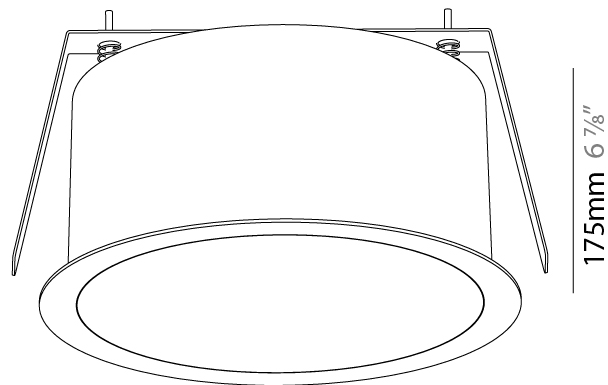

GENERAL

Series: Sign
Brand: Prolicht
Division: Architectural
Mounting Type: Recessed
Mounting Location: Ceiling
Subcategory: Ambient

PHYSICAL

Shape: Round
Diameter (mm): 313
Diameter (in): 12 5/16
Height (mm): 175
Height (in): 6 7/8
Ceiling Thickness (mm): 10 / 12.5 / 15 / 25 / 30
Ceiling Thickness (in): 3/8 or 1/2 or 9/16 or 1 or 1 3/16
Min. Recessing Depth (mm): 175
Min. Recessing Depth (in): 6 7/8
Light Distribution: Direct
Weight (kg): 3.229
Weight (lbs): 7.12
Diffuser: PMMA - Opal or Micro-Prism
Fixture Finish: SSR / BKV / CWI / CRY / HAB / UFT / ITA / RUA / FTG / MYG / LOD / PUS / FRO / FUP / KIA / POP / BLS / SPG / MEY / GOH / GUM / CHC / COM / ABZ / JAG / OBR / MOS / ROR
Fixture Material: Extruded Aluminum / Steel
Cut-out Measurements: 300mm / 11 13/16"

ELECTRICAL

Lamp Type: LED (Zhaga Standard)
Input Wattage (W): 16.5
Total Output Wattage (W): 12.75
Dimming: Tri-Mode (Non-Dimming and Phase Dimming (120Vac only) and 0-10V Dimming)
Driver Included: Yes
Driver Location: Integrated
Driver Type: Constant Current - Universal
Driver Class: Class 2
Input Voltage (V): 120 - 277
Constant Current (MA): 500

LED

Color Temperature (°K): 3000 / 4000
Max. Delivered Lumen (lm): 1230 / 1264 / 1290
CRI: >80 CRI
Lamp Life (hrs): 50000

OPTICAL

RATINGS AND CERTIFICATIONS

Certified By: Certified for North American Standards
IP rating: IP20

Ø 313mm 12 5/16"