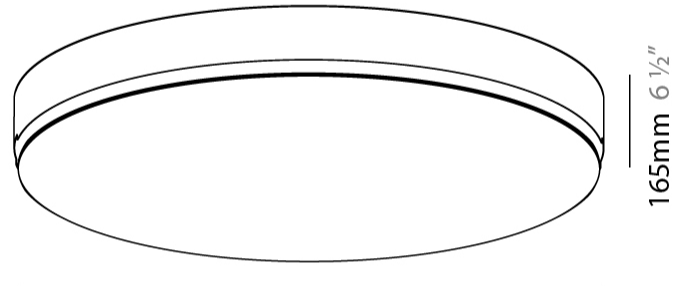

GENERAL

Series: Sign
Brand: Prolicht
Division: Architectural
Mounting Type: Trimless
Mounting Location: Ceiling
Subcategory: Ambient

PHYSICAL

Shape: Round
Diameter (mm): 630
Diameter (in): 24 ¹³/₁₆
Height (mm): 165
Height (in): 6 ¹/₂
Light Distribution: Direct
Weight (kg): 8.3
Weight (lbs): 18.298
Diffuser: PMMA - Opal
Fixture Material: Extruded Aluminum / Steel
Cut-out Measurements: 655mm / 25 13/16"
Upon Request: Unique Sizes Unique Ceiling Thickness Unique Mounting Depth Spot Inserts

ELECTRICAL

Lamp Type: LED (Zhaga Standard)
Input Wattage (W): 66.5
Total Output Wattage (W): 57
Dimming: [Tri-Mode (Non-Dimming and Phase Dimming (120Vac only) and 0-10V Dimming)](#)
Driver Included: Yes
Driver Location: Integrated
Driver Type: Constant Current - Universal
Driver Class: Class 2
Input Voltage (V): 120 - 277
Constant Current (MA): 500

LED

[Color Temperature (°K): 2700 / 3000 / 3500 / 4000](#)
Max. Delivered Lumen (lm): 5535 / 6194 / 6358 / 6594
Nominal Lumen (lm): 7410 / 8292 / 8512 / 8828
CRI: >80 CRI
Efficiency (%): 65% (5mm Perspex)|74%
Lamp Life (hrs): 50000
Upon Request: RGB-W Tunable White Special Color Temperature CRI90

OPTICAL

RATINGS AND CERTIFICATIONS

Certified By: Certified for North American Standards
IP rating: IP20

Ø 630mm 24 ¹³/₁₆"

165mm 6 ¹/₂"