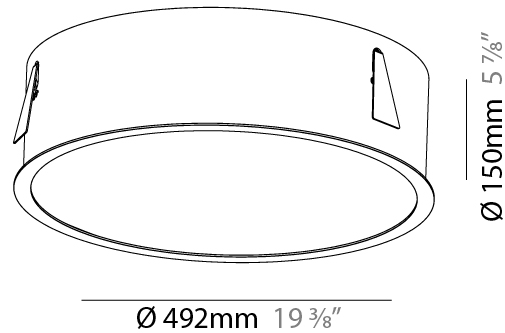

GENERAL

Series: Sign
Brand: Prolicht
Division: Architectural
Mounting Type: Recessed
Mounting Location: Ceiling
Subcategory: Ambient

PHYSICAL

Shape: Round
Diameter (mm): 492
Diameter (in): 19 3/8
Height (mm): 150
Height (in): 5 7/8
Ceiling Thickness (mm): 10 / 12.5 / 15 / 25
Ceiling Thickness (in): 3/8 or 1/2 or 9/16 or 1
Min. Recessing Depth (mm): 160
Min. Recessing Depth (in): 6 5/16
Light Distribution: Direct
Weight (kg): 4.983
Weight (lbs): 10.986
Diffuser: PMMA - Opal or Micro-Prism
Fixture Finish: SSR / BKV / CWI / CRY / HAB / UFT / ITA / RUA / FTG / MYG / LOD / PUS / FRO / FUP / KIA / POP / BLS / SPG / MEY / GOH / GUM / CHC / COM / ABZ / JAG / OBR / MOS / ROR
Fixture Material: Extruded Aluminum / Steel
Cut-out Measurements: 480mm / 18 7/8"

ELECTRICAL

Lamp Type: LED (Zhaga Standard)
Input Wattage (W): 35
Total Output Wattage (W): 30
Dimming: Tri-Mode (Non-Dimming and Phase Dimming (120Vac only) and 0-10V Dimming)
Driver Included: Yes
Driver Location: Integrated
Driver Type: Constant Current - Universal
Driver Class: Class 2
Input Voltage (V): 120 - 277
Constant Current (MA): 500

LED

Color Temperature (°K): 3000 / 4000
Max. Delivered Lumen (lm): 3090 / 3332 / 3400
CRI: >80 CRI
Efficiency (%): 0.72
Lamp Life (hrs): 50000

OPTICAL

RATINGS AND CERTIFICATIONS

Certified By: Certified for North American Standards
IP rating: IP20