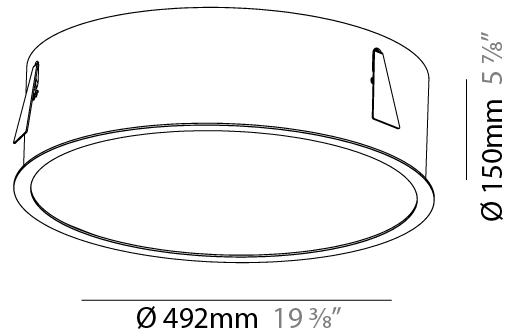

GENERAL

Series: Sign
Brand: Prolicht
Division: Architectural
Mounting Type: Recessed
Mounting Location: Ceiling
Subcategory: Ambient

PHYSICAL

Shape: Round
Diameter (mm): 492
Diameter (in): 19 3/8
Height (mm): 150
Height (in): 5 7/8
Ceiling Thickness (mm): 10 / 12.5 / 15 / 25
Ceiling Thickness (in): 3/8 or 1/2 or 9/16 or 1
Min. Recessing Depth (mm): 160
Min. Recessing Depth (in): 6 5/16
Light Distribution: Direct
Weight (kg): 4.983
Weight (lbs): 10.986
Diffuser: PMMA - Opal or Micro-Prism
Fixture Finish: SSR / BKV / CWI / CRY / HAB / UFT / ITA / RUA / FTG / MYG / LOD / PUS / FRO / FUP / KIA / POP / BLS / SPG / MEY / GOH / GUM / CHC / COM / ABZ / JAG / OBR / MOS / ROR
Fixture Material: Extruded Aluminum / Steel
Cut-out Measurements: 480mm / 18 7/8"

ELECTRICAL

Lamp Type: LED (Zhaga Standard)
Input Wattage (W): 35
Total Output Wattage (W): 30
Dimming: Tri-Mode (Non-Dimming and Phase Dimming (120Vac only) and 0-10V Dimming)
Driver Included: Yes
Driver Location: Integrated
Driver Type: Constant Current - Universal
Driver Class: Class 2
Input Voltage (V): 120 - 277
Constant Current (MA): 500

LED

Color Temperature (°K): 3000 / 4000
Max. Delivered Lumen (lm): 3090 / 3332 / 3400
CRI: >80 CRI
Efficiency (%): 0.72
Lamp Life (hrs): 50000

OPTICAL

RATINGS AND CERTIFICATIONS

Certified By: Certified for North American Standards
IP rating: IP20