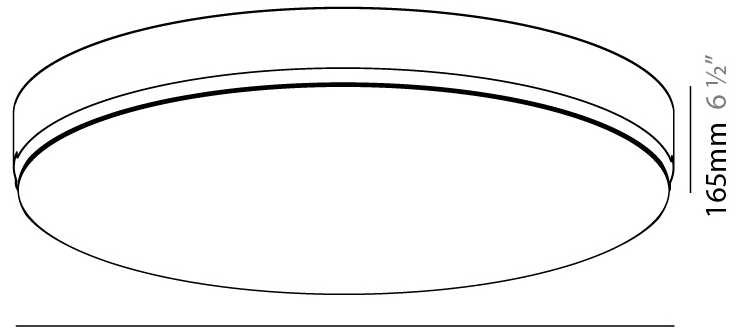

GENERAL

Series: Sign
Partner: Prolicht
Division: Architectural
Installation: Trimless
Product Type: Ceiling Recessed
Mounting Location: Ceiling
Light Distribution: Direct

PHYSICAL

Shape: Round
Diameter (mm): 930
Diameter (in): 36 5/8
Height (mm): 165
Height (in): 6 1/2
Weight (kg): 16.1
Weight (lbs): 35.49
Diffuser: PMMA - Opal
Fixture Material: PMMA / Extruded Aluminum / Steel
Cut-out Measurements: 955mm / 37 5/8"
Upon Request: Unique Sizes Unique Ceiling Thickness Unique Mounting Depth Spot Inserts

ELECTRICAL

Lamp Type: LED (Zhaga Standard)
Input Wattage (W): 129.5
Total Output Wattage (W): 111
Dimming: [Tri-Mode (Non-Dimming and Phase Dimming (120Vac only) and 0-10V Dimming)](#)
Driver Included: Yes
Driver Location: Integrated
Driver Type: Constant Current - Universal
Driver Class: Class 2
Input Voltage (V): 120 - 277
Constant Current (MA): 500

LED

[Color Temperature (°K): 3000 / 4000](#)
Max. Delivered Lumen (lm): 12062 / 12842
Nominal Lumen (lm): 14430 / 16148 / 16576 / 17191
CRI: >80 CRI
Efficiency (%): 65% (5mm Perspex)|77%
Lamp Life (hrs): 50000
Upon Request: RGB-W Tunable White Special Color Temperature CRI90

OPTICAL

RATINGS AND CERTIFICATIONS

Certified By: Certified for North American Standards
IP rating: IP20

Ø 930mm 36 5/8"

165mm 6 1/2"