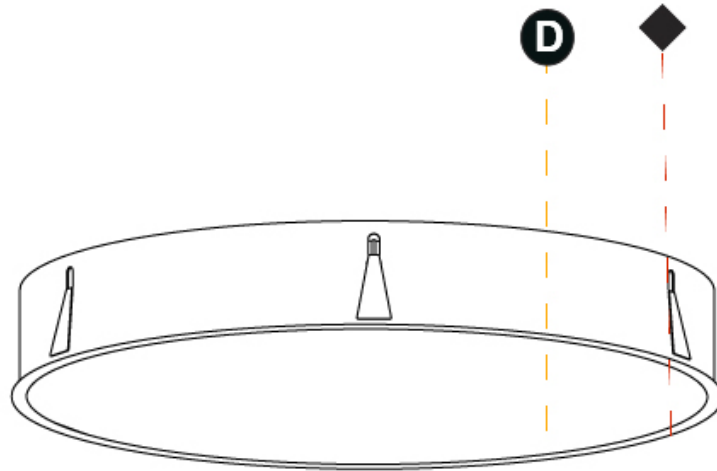

Ø 970mm 38 ³/₁₆"

150mm 5 ⁷/₈"

958mm
37 ¹¹/₁₆"

160mm
6 ⁵/₁₆"

10 - 25mm
³/₈" 1

SIGN RECESSED

A37777-

PROJECT	_____
TYPE	_____
SPECIFIER	_____
QUANTITY	_____
DATE	_____