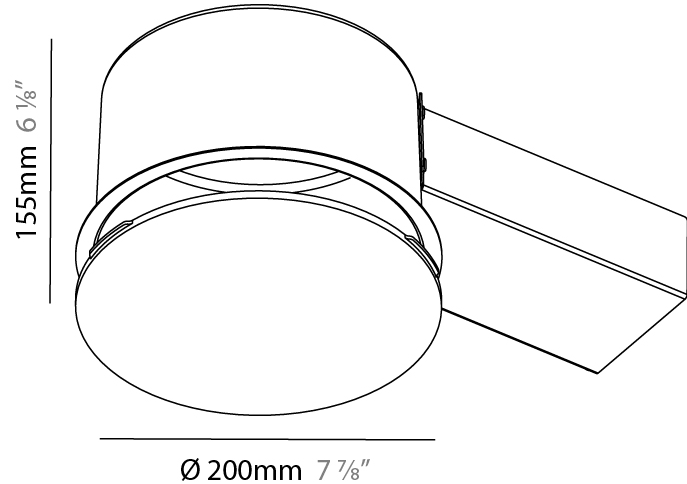

1. To build a product code in our configurator select the specify button on the base model # product page
2. To build a manual product code on this datasheet choose from the options listed below in blue font and add the suffix to the base model #

GENERAL

Series: Sign
Brand: Prolicht
Division: Architectural
Mounting Type: Trimless
Mounting Location: Ceiling
Subcategory: Ambient

PHYSICAL

Shape: Round
Diameter (mm): 200
Diameter (in): 7 7/8
Height (mm): 155
Height (in): 6 1/8
Light Distribution: Direct
Weight (kg): 1.338
Weight (lbs): 2.95
Diffuser: PMMA - Opal
Fixture Material: Extruded Aluminum / Steel
Cut-out Measurements: 225mm / 8 7/8"
Upon Request: Unique Sizes Unique Ceiling Thickness Unique Mounting Depth Spot Inserts

ELECTRICAL

Lamp Type: LED (Zhaga Standard)
Input Wattage (W): 13.2
Total Output Wattage (W): 12
Dimming: [Tri-Mode (Non-Dimming and Phase Dimming (120Vac only) and 0-10V Dimming)](#)
Driver Included: Yes
Driver Location: Integrated
Driver Type: Constant Current - Universal
Driver Class: Class 2
Input Voltage (V): 120 - 277
Constant Current (MA): 350

LED

[Color Temperature (°K): 3000 / 4000](#)
Max. Delivered Lumen (lm): 910
CRI: >80 CRI
Efficiency (%): 0.68
Lamp Life (hrs): 50000
Upon Request: RGB-W Tunable White Special Color Temperature CRI90

OPTICAL

RATINGS AND CERTIFICATIONS

Certified By: Certified for North American Standards
IP rating: IP20

PROJECT
TYPE
SPECIFIER
QUANTITY
DATE