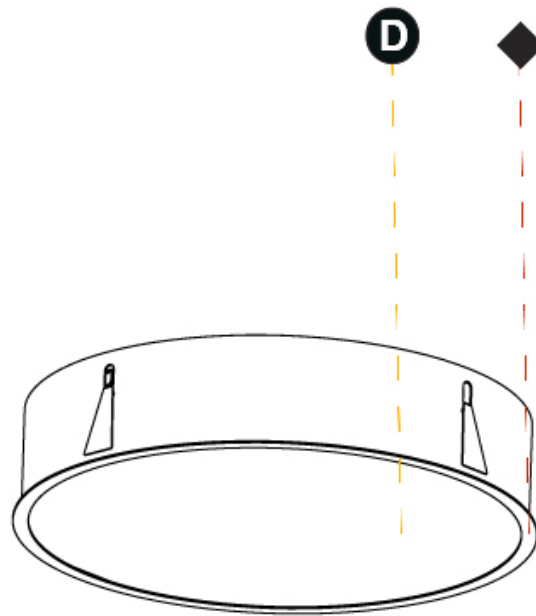

SIGN RECESSED

A37773-

PROJECT

TYPE

SPECIFIER

QUANTITY

DATE

A