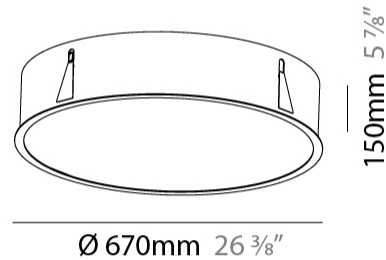

GENERAL

Series: Sign
Brand: Prolicht
Division: Architectural
Mounting Type: Recessed
Mounting Location: Ceiling
Subcategory: Ambient

PHYSICAL

Shape: Round
Diameter (mm): 670
Diameter (in): 26 ³/₈
Height (mm): 150
Height (in): 5 ⁷/₈
Ceiling Thickness (mm): 10 / 12 / 15 / 25
Ceiling Thickness (in): 3/8 or 1/2 or 9/16 or 1
Min. Recessing Depth (mm): 160
Min. Recessing Depth (in): 6 ⁵/₁₆
Light Distribution: Direct
Weight (kg): 8.574
Weight (lbs): 18.9
Diffuser: PMMA - Opal or Micro-Prism
Fixture Finish: SSR / BKV / CWI / CRY / HAB / LAG / UFT / ITA / RUA / RUR / MIC / FTG / MYG / TWT / LOD / PUS / FRO / FUP / KIA / POP / BLS / SPG / MEY / GOH / GUM / CHC / COM / ABZ / JAG / OBR / MOS / ROR
Fixture Material: Extruded Aluminum / Steel
Cut-out Measurements: 658mm / 25 7/8"

ELECTRICAL

Lamp Type: LED (Zhaga Standard)
Input Wattage (W): 66.5
Total Output Wattage (W): 57
Dimming: Tri-Mode (Non-Dimming and Phase Dimming (120Vac only) and 0-10V Dimming)
Driver Included: Yes
Driver Location: Integrated
Driver Type: Constant Current - Universal
Driver Class: Class 2
Input Voltage (V): 120 - 277
Constant Current (MA): 500

LED

Color Temperature (°K): 3000 / 4000
Max. Delivered Lumen (lm): 5880 / 6321 / 6450
Lamp Life (hrs): 50000

OPTICAL

RATINGS AND CERTIFICATIONS

Certified By: Certified for North American Standards
IP rating: IP20