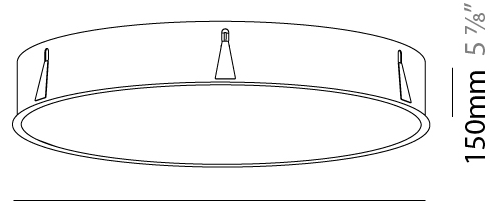

GENERAL

Series: Sign
Brand: Prolicht
Division: Architectural
Mounting Type: Recessed
Mounting Location: Ceiling
Subcategory: Ambient

PHYSICAL

Shape: Round
Diameter (mm): 970
Diameter (in): 38 ³/₁₆
Height (mm): 150
Height (in): 5 ⁷/₈
Ceiling Thickness (mm): 10 / 12 / 15 / 25
Ceiling Thickness (in): 3/8 or 1/2 or 9/16 or 1
Min. Recessing Depth (mm): 160
Min. Recessing Depth (in): 6 ⁵/₁₆
Light Distribution: Direct
Weight (kg): 16.545
Weight (lbs): 36.475
Diffuser: PMMA - Opal or Micro-Prism
Fixture Finish: SSR / BKV / CWI / CRY / HAB / LAG / UFT / ITA / RUA / RUR / MIC / FTG / MYG / TWT / LOD / PUS / FRO / FUP / KIA / POP / BLS / SPG / MEY / GOH / GUM / CHC / COM / ABZ / JAG / OBR / MOS / ROR
Fixture Material: Extruded Aluminum / Steel
Cut-out Measurements: 958mm / 37 11/16"

ELECTRICAL

Lamp Type: LED (Zhaga Standard)
Input Wattage (W): 129.8
Total Output Wattage (W): 111
Dimming: Tri-Mode (Non-Dimming and Phase Dimming (120Vac only) and 0-10V Dimming)
Driver Included: Yes
Driver Location: Integrated
Driver Type: Constant Current - Universal
Driver Class: Class 2
Input Voltage (V): 120 - 277
Constant Current (MA): 500

LED

Color Temperature (°K): 3000 / 4000
Max. Delivered Lumen (lm): 11450 / 12319 / 12570
CRI: >80 CRI
Lamp Life (hrs): 50000

OPTICAL

RATINGS AND CERTIFICATIONS

Certified By: Certified for North American Standards
IP rating: IP20

Ø 970mm 38 ³/₁₆"

150mm 5 ⁷/₈"

958mm
37 ¹¹/₁₆"

160mm
6 ⁵/₁₆"

10 - 25mm
³/₈" 1