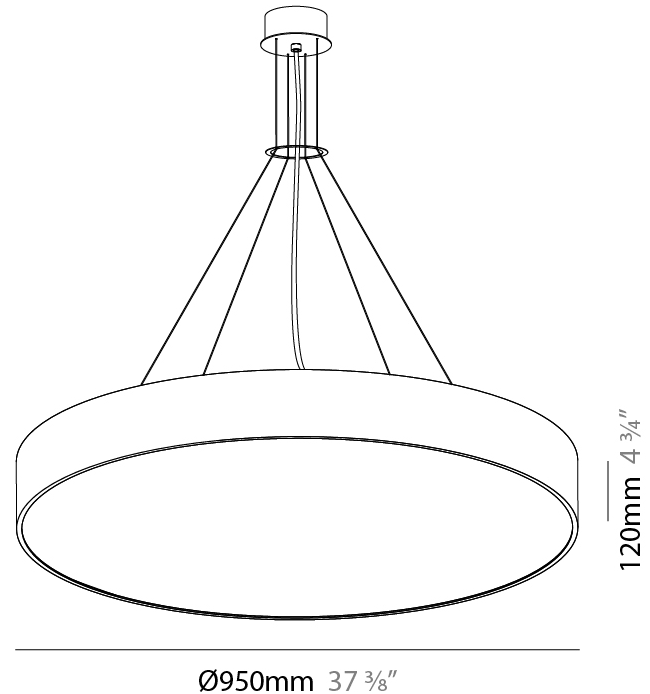

GENERAL

Series: Sign
Brand: Prolicht
Division: Architectural
Mounting Type: Suspension
Mounting Location: Ceiling
Subcategory: Pendant

PHYSICAL

Shape: Round
Diameter (mm): 950
Diameter (in): 37 ³/₈
Depth (mm): 120
Depth (in): 4 ³/₄
Max. Overall Height (mm): 2120
Max. Overall Height (in): 83 ⁷/₁₆
Light Distribution: Direct
Weight (kg): 16.058
Weight (lbs): 35.40
Diffuser: PMMA - Opal or Micro-Prism
Fixture Finish: SSR / BKV / CWI / CRY / HAB / UFT / ITA / RUA / FTG / MYG / LOD / PUS / FRO / FUP / KIA / POP / BLS / SPG / MEY / GOH / GUM / CHC / COM / ABZ / JAG / OBR / MOS / ROR
Fixture Material: Extruded Aluminum / Steel
Cable Details: 2000mm or 6000mm Transparent Cable

ELECTRICAL

Lamp Type: LED (Zhaga Standard)
Input Wattage (W): 129.5
Total Output Wattage (W): 111
Dimming: Tri-Mode (Non-Dimming and Phase Dimming (120Vac only) and 0-10V Dimming)
Driver Included: Yes
Driver Location: Integrated
Driver Type: Constant Current - Universal
Driver Class: Class 1
Input Voltage (V): 120 - 277
Constant Current (MA): 500

LED

Color Temperature (°K): 2700 / 3000 / 3500 / 4000
Max. Delivered Lumen (lm): 11450 / 12319 / 12570
CRI: >80 CRI
Lamp Life (hrs): 50000

OPTICAL

Beam Angle: 110

RATINGS AND CERTIFICATIONS

Certified By: Certified for North American Standards
IP rating: IP20

PROJECT _____
TYPE _____
SPECIFIER _____
QUANTITY _____
DATE _____