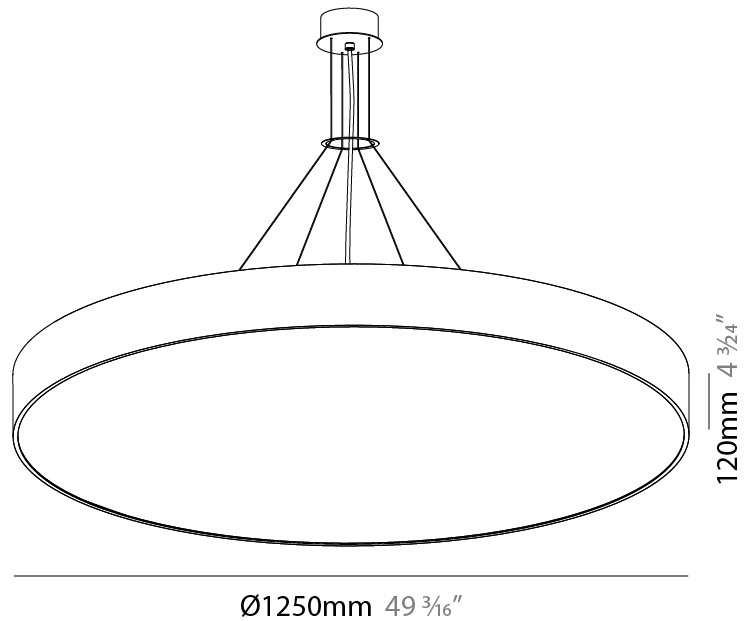

GENERAL

Series: Sign
Brand: Prolicht
Division: Architectural
Mounting Type: Suspension
Mounting Location: Ceiling
Subcategory: Pendant

PHYSICAL

Shape: Round
Diameter (mm): 1250
Diameter (in): 49 3/16
Height (mm): 120
Height (in): 4 3/4
Max. Overall Height (mm): 2120
Max. Overall Height (in): 83 7/16
Light Distribution: Direct
Weight (kg): 28.7
Weight (lbs): 63.27
Diffuser: PMMA - Opal
Fixture Finish: SSR / BKV / CWI / CRY / HAB / UFT / ITA / RUA / FTG / MYG / LOD / PUS / FRO / FUP / KIA / POP / BLS / SPG / MEY / GOH / GUM / CHC / COM / ABZ / JAG / OBR / MOS / ROR
Fixture Material: Extruded Aluminum / Steel
Cable Details: 2000mm or 6000mm Transparent Cable

ELECTRICAL

Lamp Type: LED (Zhaga Standard)
Input Wattage (W): 213.5
Total Output Wattage (W): 183
Dimming: Tri-Mode (Non-Dimming and Phase Dimming (120Vac only) and 0-10V Dimming)
Driver Included: Yes
Driver Location: Integrated
Driver Type: Constant Current - Universal
Driver Class: Class 1
Input Voltage (V): 120 - 277
Constant Current (MA): 500

LED

Color Temperature (°K): 2700 / 3000 / 3500 / 4000
Max. Delivered Lumen (lm): 18880 / 20306 / 20720
CRI: >80 CRI
Efficiency (%): 78
Lamp Life (hrs): 50000

OPTICAL

RATINGS AND CERTIFICATIONS

Certified By: Certified for North American Standards
IP rating: IP20