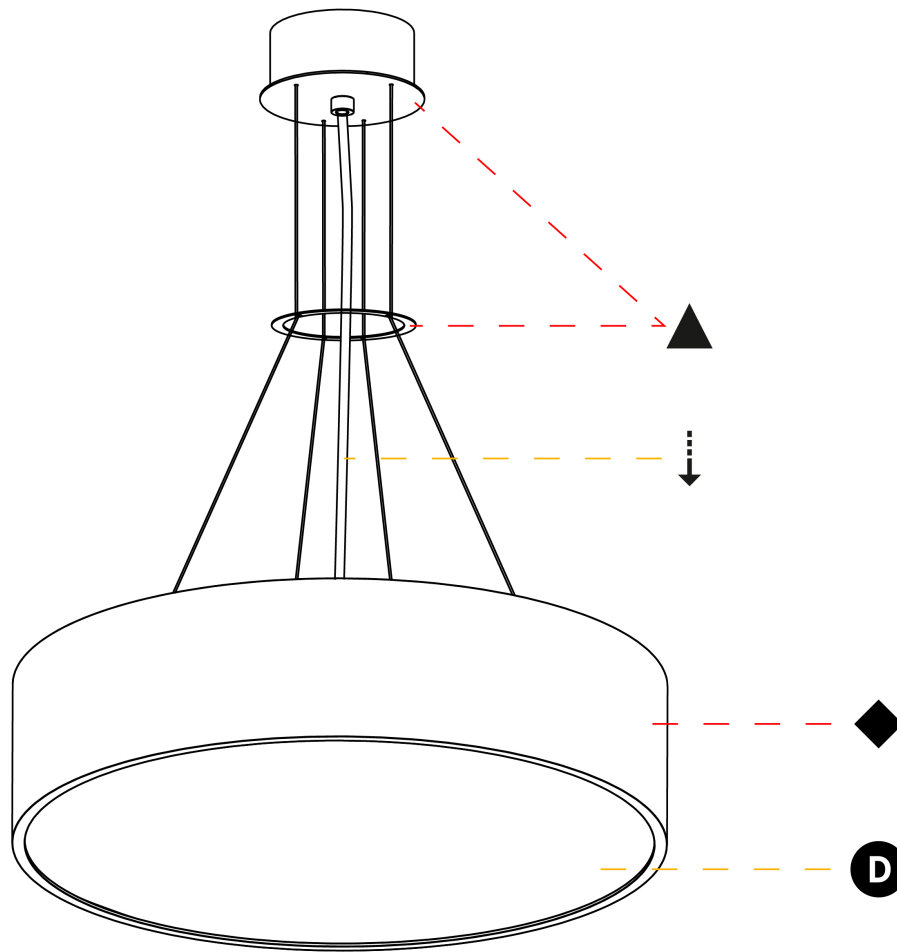

SIGN SUSPENSION

A30360-

PROJECT	_____
TYPE	_____
SPECIFIER	_____
QUANTITY	_____
DATE	_____