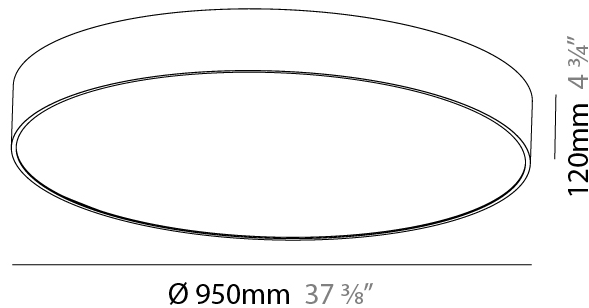

GENERAL

Series: Sign
Brand: Prolicht
Division: Architectural
Mounting Type: Surface
Mounting Location: Ceiling
Subcategory: Ambient

PHYSICAL

Shape: Round
Diameter (mm): 950
Diameter (in): 37 3/8
Height (mm): 120
Height (in): 4 3/4
Light Distribution: Direct
Weight (kg): 16.61
Weight (lbs): 36.619
Diffuser: [PMMA - Opal or Micro-Prism](#)
Fixture Finish: [SSR / BKV / CWI / CRY / HAB / UFT / ITA / RUA / FTG / MYG / LOD / PUS / FRO / FUP / KIA / POP / BLS / SPG / MEY / GOH / GUM / CHC / COM / ABZ / JAG / OBR / MOS / ROR](#)
Fixture Material: Extruded Aluminum / Steel

ELECTRICAL

Lamp Type: LED (Zhaga Standard)
Input Wattage (W): 118
Total Output Wattage (W): 111
Dimming: [Tri-Mode (Non-Dimming and Phase Dimming (120Vac only) and 0-10V Dimming)](#)
Driver Included: Yes
Driver Location: Integrated
Driver Type: Constant Current - Universal
Driver Class: Class 1
Input Voltage (V): 120 - 277
Constant Current (MA): 500

LED

Color Temperature (°K): [2700 / 3000 / 3500 / 4000](#)
Max. Delivered Lumen (lm): 11061-11869 / 11540.48 - 12383.28 / 11776-12636
Nominal Lumen (lm): 16147.91 / 16847.48 / 17191.31
CRI: >80 CRI
Efficiency (%): 75
Lamp Life (hrs): 50000

OPTICAL

Beam Angle: Opal - 110 / Prismatic 94

RATINGS AND CERTIFICATIONS

Certified By: Certified for North American Standards
IP rating: IP20