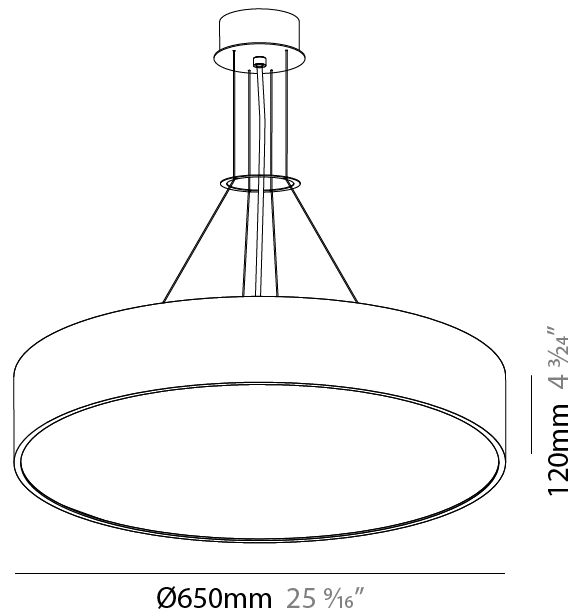

GENERAL

Series: Sign
Brand: Prolicht
Division: Architectural
Mounting Type: Suspension
Mounting Location: Ceiling
Subcategory: Pendant

PHYSICAL

Shape: Round
Diameter (mm): 650
Diameter (in): 25 ³/₁₆
Depth (mm): 120
Depth (in): 4 ³/₄
Max. Overall Height (mm): 2120
Max. Overall Height (in): 83 ⁷/₁₆
Light Distribution: Direct / Indirect
Weight (kg): 8.8
Weight (lbs): 19.4
Diffuser: PMMA - Opal or Micro-Prism
Fixture Finish: SSR / BKV / CWI / CRY / HAB / UFT / ITA / RUA / FTG / MYG / LOD / PUS / FRO / FUP / KIA / POP / BLS / SPG / MEY / GOH / GUM / CHC / COM / ABZ / JAG / OBR / MOS / ROR
Fixture Material: Extruded Aluminum / Steel
Cable Details: 2000mm or 6000mm Transparent Cable

ELECTRICAL

Lamp Type: LED (Zhaga Standard)
Input Wattage (W): 66.5/18.6
Total Output Wattage (W): 57/16
Dimming: Tri-Mode (Non-Dimming and Phase Dimming (120Vac only) and 0-10V Dimming)
Driver Included: Yes
Driver Location: Integrated
Driver Type: Constant Current - Universal
Driver Class: Class 2
Input Voltage (V): 120 - 277
Constant Current (MA): 500/700

LED

Color Temperature (°K): 2700 / 3000 / 3500 / 4000
Max. Delivered Lumen (lm): 9430 / 10035 / 10240
CRI: >80 CRI
Efficiency (%): 86
Lamp Life (hrs): 50000

OPTICAL

RATINGS AND CERTIFICATIONS

Certified By: Certified for North American Standards
IP rating: IP20