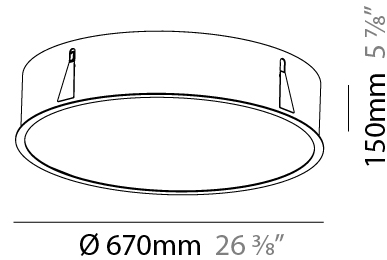

GENERAL

Series: Sign
Brand: Prolicht
Division: Architectural
Mounting Type: Recessed
Mounting Location: Ceiling
Subcategory: Ambient

PHYSICAL

Shape: Round
Diameter (mm): 670
Diameter (in): 26 ³/₈
Height (mm): 150
Height (in): 5 ⁷/₈
Ceiling Thickness (mm): 10 / 12 / 15 / 25
Ceiling Thickness (in): 3/8 or 1/2 or 9/16 or 1
Min. Recessing Depth (mm): 160
Min. Recessing Depth (in): 6 ⁵/₁₆
Light Distribution: Direct
Weight (kg): 8.574
Weight (lbs): 18.9
Diffuser: PMMA - Opal or Micro-Prism
Fixture Finish: SSR / BKV / CWI / CRY / HAB / UFT / ITA / RUA / FTG / MYG / LOD / PUS / FRO / FUP / KIA / POP / BLS / SPG / MEY / GOH / GUM / CHC / COM / ABZ / JAG / OBR / MOS / ROR
Fixture Material: Extruded Aluminum / Steel
Cut-out Measurements: 658mm / 25 7/8"

ELECTRICAL

Lamp Type: LED (Zhaga Standard)
Input Wattage (W): 66.5
Total Output Wattage (W): 57
Dimming: Tri-Mode (Non-Dimming and Phase Dimming (120Vac only) and 0-10V Dimming)
Driver Included: Yes
Driver Location: Integrated
Driver Type: Constant Current - Universal
Driver Class: Class 2
Input Voltage (V): 120 - 277
Constant Current (MA): 500

LED

Color Temperature (°K): 3000 / 4000
Max. Delivered Lumen (lm): 5880 / 6321 / 6450
Lamp Life (hrs): 50000

OPTICAL

RATINGS AND CERTIFICATIONS

Certified By: Certified for North American Standards
IP rating: IP20