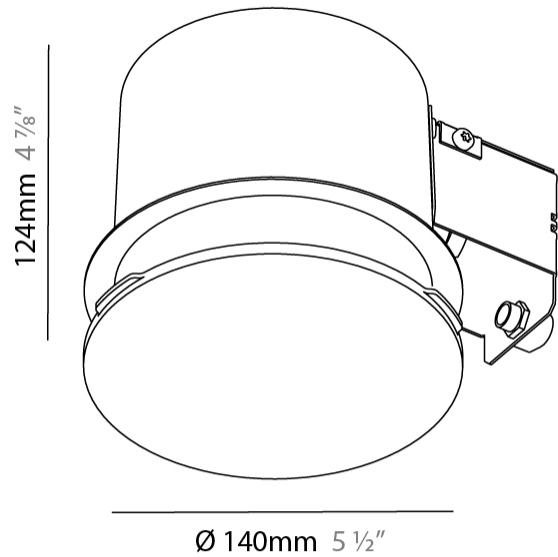

1. To build a product code in our configurator select the specify button on the base model # product page
2. To build a manual product code on this datasheet choose from the options listed below in blue font and add the suffix to the base model #

GENERAL

Series: Sign
Brand: Prolicht
Division: Architectural
Mounting Type: Trimless
Mounting Location: Ceiling
Subcategory: Ambient

PHYSICAL

Shape: Round
Diameter (mm): 140
Diameter (in): 5 1/2
Height (mm): 124
Height (in): 4 7/8
Light Distribution: Direct
Weight (kg): 0.632
Weight (lbs): 1.39
Diffuser: PMMA - Opal
Fixture Material: Extruded Aluminum / Steel
Cut-out Measurements: 165mm / 6 1/2"
Upon Request: Unique Sizes Unique Ceiling Thickness Unique Mounting Depth Spot Inserts

ELECTRICAL

Lamp Type: LED (Zhaga Standard)
Input Wattage (W): 8.8
Total Output Wattage (W): 8
Dimming: [Tri-Mode (Non-Dimming and Phase Dimming (120Vac only) and 0-10V Dimming)](#)
Driver Included: Yes
Driver Location: External
Driver Type: constant Current - Universal
Driver Class: Class 2
Input Voltage (V): 120 - 277
Constant Current (MA): 350

LED

[Color Temperature (°K): 3000 / 4000](#)
Max. Delivered Lumen (lm): 610 / 656 / 670
CRI: >80 CRI
Efficiency (%): 0.68
Lamp Life (hrs): 50000
Upon Request: RGB-W Tunable White Special Color Temperature CRI90

OPTICAL

RATINGS AND CERTIFICATIONS

Certified By: Certified for North American Standards
IP rating: IP20