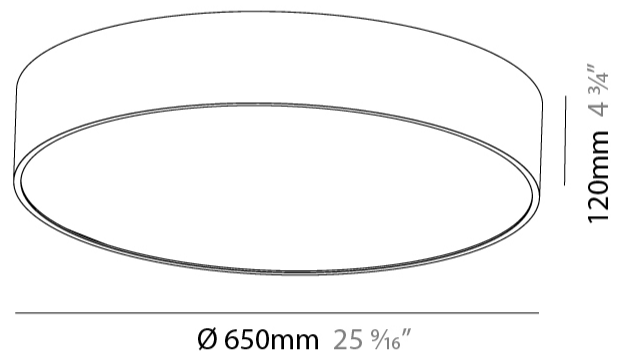

1. To build a product code in our configurator select the specify button on the base model # product page
2. To build a manual product code on this datasheet choose from the options listed below in blue font and add the suffix to the base model #

GENERAL

Series: Sign
Brand: Prolicht
Division: Architectural
Mounting Type: Surface
Mounting Location: Ceiling
Subcategory: Ambient

PHYSICAL

Shape: Round
Diameter (mm): 650
Diameter (in): 25 ⁹/₁₆
Height (mm): 120
Height (in): 4 ³/₄
Light Distribution: Direct
Weight (kg): 8.4
Weight (lbs): 18.518
Diffuser: PMMA - Opal or Micro-Prism
Fixture Finish: SSR / BKV / CWI / CRY / HAB / UFT / ITA / RUA / FTG / MYG / LOD / PUS / FRO / FUP / KIA / POP / BLS / SPG / MEY / GOH / GUM / CHC / COM / ABZ / JAG / OBR / MOS / ROR
Fixture Material: Extruded Aluminum / Steel

ELECTRICAL

Lamp Type: LED (Zhaga Standard)
Input Wattage (W): 66.5
Total Output Wattage (W): 57
Dimming: Tri-Mode (Non-Dimming and Phase Dimming (120Vac only) and 0-10V Dimming)
Driver Included: Yes
Driver Location: Integrated
Driver Type: Constant Current - Universal
Driver Class: Class 2
Input Voltage (V): 120 - 277
Constant Current (MA): 500

LED

Color Temperature (°K): 2700 / 3000 / 3500 / 4000
Max. Delivered Lumen (lm): 5880 / 6360 / 6450
CRI: >80 CRI
Efficiency (%): 73
Lamp Life (hrs): 50000

OPTICAL

RATINGS AND CERTIFICATIONS

Certified By: Certified for North American Standards
IP rating: IP20