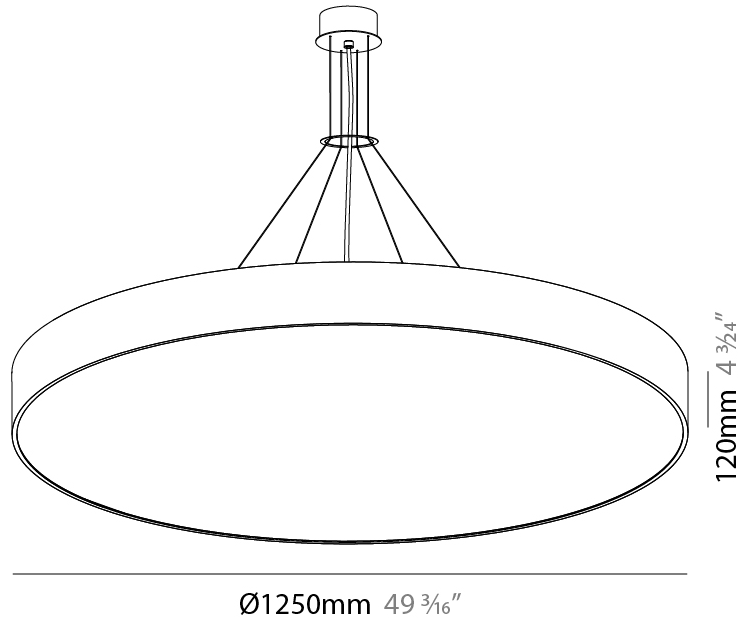

GENERAL

Series: Sign
Brand: Prolicht
Division: Architectural
Mounting Type: Suspension
Mounting Location: Ceiling
Subcategory: Pendant

PHYSICAL

Shape: Round
Diameter (mm): 1250
Diameter (in): 49 3/16
Height (mm): 120
Height (in): 4 3/4
Max. Overall Height (mm): 2120
Max. Overall Height (in): 83 7/16
Light Distribution: Direct / Indirect
Weight (kg): 27.386
Weight (lbs): 60.376
Diffuser: PMMA - Opal
Fixture Finish: SSR / BKV / CWI / CRY / HAB / UFT / ITA / RUA / FTG / MYG / LOD / PUS / FRO / FUP / KIA / POP / BLS / SPG / MEY / GOH / GUM / CHC / COM / ABZ / JAG / OBR / MOS / ROR
Fixture Material: Extruded Aluminum / Steel
Cable Details: 2000mm or 6000mm Transparent Cable

ELECTRICAL

Lamp Type: LED (Zhaga Standard)
Input Wattage (W): 213.5/55.8
Total Output Wattage (W): 183/48
Dimming: Tri-Mode (Non-Dimming and Phase Dimming (120Vac only) and 0-10V Dimming)
Driver Included: Yes
Driver Location: Integrated
Driver Type: Constant Current - Universal
Driver Class: Class 1 and Class 2
Input Voltage (V): 120 - 277
Constant Current (MA): 500/700

LED

Color Temperature (°K): 2700 / 3000 / 3500 / 4000
Max. Delivered Lumen (lm): 27290 / 29155 / 29750
CRI: >80 CRI
Efficiency (%): 0.86
Lamp Life (hrs): 50000

OPTICAL

RATINGS AND CERTIFICATIONS

Certified By: Certified for North American Standards
IP rating: IP20