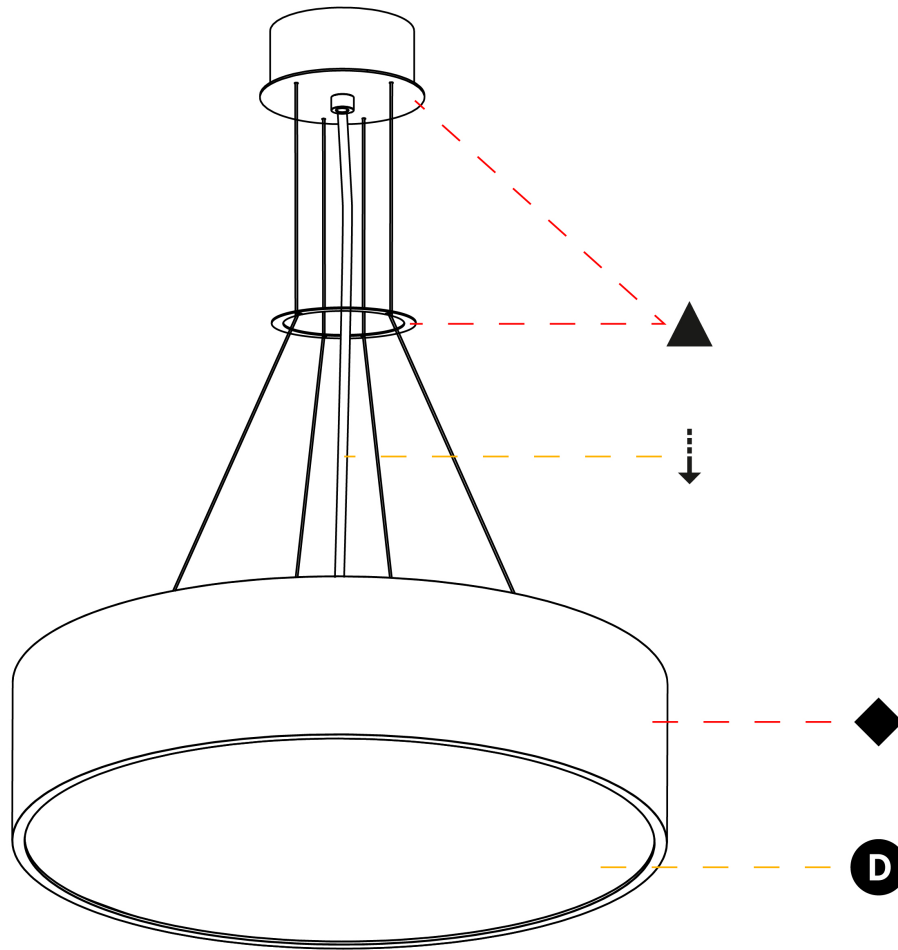

SIGN SUSPENSION

A30588-

PROJECT	_____
TYPE	_____
SPECIFIER	_____
QUANTITY	_____
DATE	_____

A