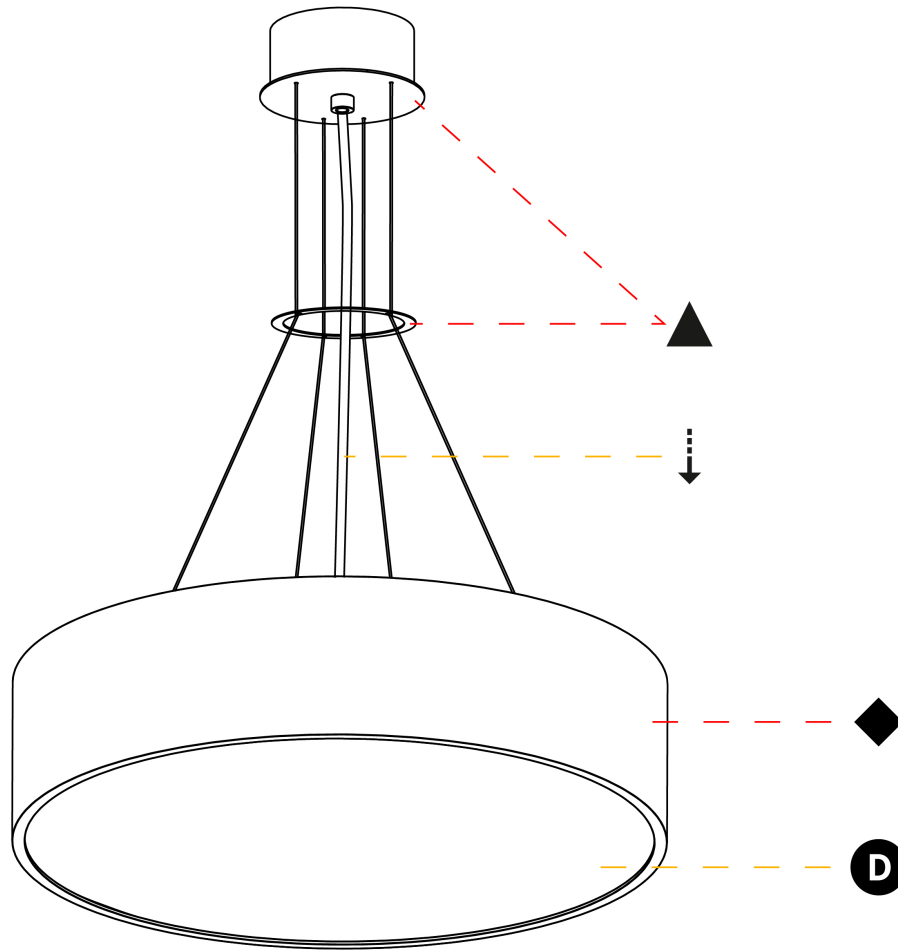

A30360-

PROJECT	_____
TYPE	_____
SPECIFIER	_____
QUANTITY	_____
DATE	_____

A