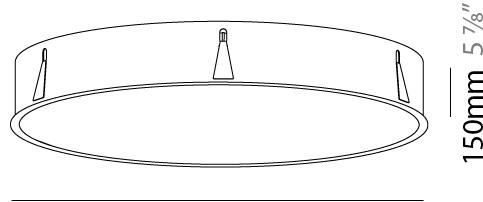

GENERAL

Series: Sign
Brand: Prolicht
Division: Architectural
Mounting Type: Recessed
Mounting Location: Ceiling
Subcategory: Ambient

PHYSICAL

Shape: Round
Diameter (mm): 970
Diameter (in): 38 ³/₁₆
Height (mm): 150
Height (in): 5 ⁷/₈
Ceiling Thickness (mm): 10 / 12 / 15 / 25
Ceiling Thickness (in): 3/8 or 1/2 or 9/16 or 1
Min. Recessing Depth (mm): 160
Min. Recessing Depth (in): 6 ⁵/₁₆
Light Distribution: Direct
Weight (kg): 16.545
Weight (lbs): 36.475
Diffuser: PMMA - Opal or Micro-Prism
Fixture Finish: SSR / BKV / CWI / CRY / HAB / UFT / ITA / RUA / FTG / MYG / LOD / PUS / FRO / FUP / KIA / POP / BLS / SPG / MEY / GOH / GUM / CHC / COM / ABZ / JAG / OBR / MOS / ROR
Fixture Material: Extruded Aluminum / Steel
Cut-out Measurements: 958mm / 37 11/16"

ELECTRICAL

Lamp Type: LED (Zhaga Standard)
Input Wattage (W): 129.8
Total Output Wattage (W): 111
Dimming: Tri-Mode (Non-Dimming and Phase Dimming (120Vac only) and 0-10V Dimming)
Driver Included: Yes
Driver Location: Integrated
Driver Type: Constant Current - Universal
Driver Class: Class 2
Input Voltage (V): 120 - 277
Constant Current (MA): 500

LED

Color Temperature (°K): 3000 / 4000
Max. Delivered Lumen (lm): 11450 / 12319 / 12570
CRI: >80 CRI
Lamp Life (hrs): 50000

OPTICAL

RATINGS AND CERTIFICATIONS

Certified By: Certified for North American Standards
IP rating: IP20

Ø 970mm 38 ³/₁₆"

150mm 5 ⁷/₈"

958mm
37 ¹¹/₁₆"

160mm
6 ⁵/₁₆"

10 - 25mm
³/₈" - 1"