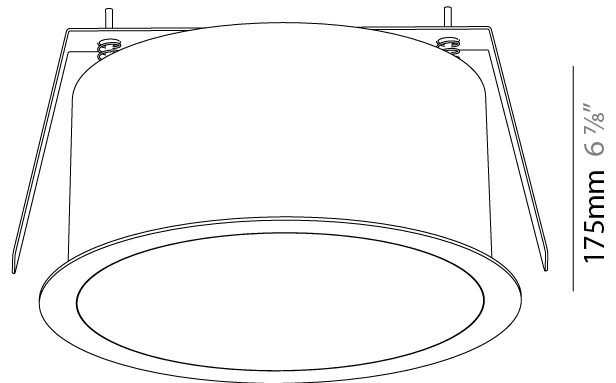

GENERAL

Series: Sign
Brand: Prolicht
Division: Architectural
Mounting Type: Recessed
Mounting Location: Ceiling
Subcategory: Ambient

PHYSICAL

Shape: Round
Diameter (mm): 313
Diameter (in): 12 5/16
Height (mm): 175
Height (in): 6 7/8
Ceiling Thickness (mm): 10 / 12.5 / 15 / 25 / 30
Ceiling Thickness (in): 3/8 or 1/2 or 9/16 or 1 or 1 3/16
Min. Recessing Depth (mm): 175
Min. Recessing Depth (in): 6 7/8
Light Distribution: Direct
Weight (kg): 3.229
Weight (lbs): 7.12
Diffuser: PMMA - Opal or Micro-Prism
Fixture Finish: SSR / BKV / CWI / CRY / HAB / UFT / ITA / RUA / FTG / MYG / LOD / PUS / FRO / FUP / KIA / POP / BLS / SPG / MEY / GOH / GUM / CHC / COM / ABZ / JAG / OBR / MOS / ROR
Fixture Material: Extruded Aluminum / Steel
Cut-out Measurements: 300mm / 11 13/16"

ELECTRICAL

Lamp Type: LED (Zhaga Standard)
Input Wattage (W): 16.5
Total Output Wattage (W): 12.75
Dimming: Tri-Mode (Non-Dimming and Phase Dimming (120Vac only) and 0-10V Dimming)
Driver Included: Yes
Driver Location: Integrated
Driver Type: Constant Current - Universal
Driver Class: Class 2
Input Voltage (V): 120 - 277
Constant Current (MA): 500

LED

Color Temperature (°K): 3000 / 4000
Max. Delivered Lumen (lm): 1230 / 1264 / 1290
CRI: >80 CRI
Lamp Life (hrs): 50000

OPTICAL

RATINGS AND CERTIFICATIONS

Certified By: Certified for North American Standards
IP rating: IP20

Ø 313mm 12 5/16"