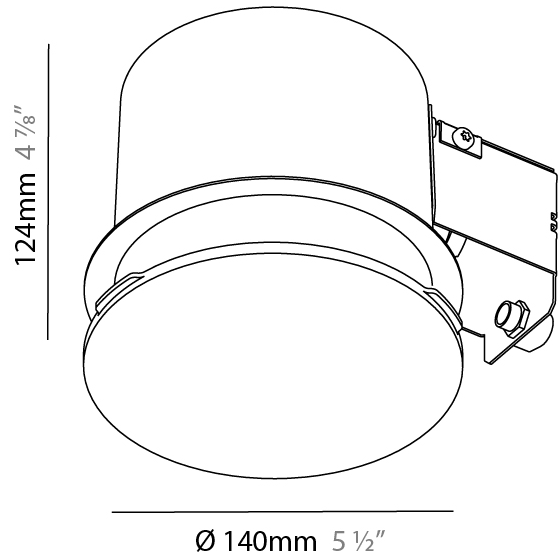

1. To build a product code in our configurator select the specify button on the base model # product page
2. To build a manual product code on this datasheet choose from the options listed below in blue font and add the suffix to the base model #

GENERAL

Series: Sign
Brand: Prolicht
Division: Architectural
Mounting Type: Trimless
Mounting Location: Ceiling
Subcategory: Ambient

PHYSICAL

Shape: Round
Diameter (mm): 140
Diameter (in): 5 1/2
Height (mm): 124
Height (in): 4 7/8
Light Distribution: Direct
Weight (kg): 0.632
Weight (lbs): 1.39
Diffuser: PMMA - Opal
Fixture Material: Extruded Aluminum / Steel
Cut-out Measurements: 165mm / 6 1/2"
Upon Request: Unique Sizes Unique Ceiling Thickness Unique Mounting Depth Spot Inserts

ELECTRICAL

Lamp Type: LED (Zhaga Standard)
Input Wattage (W): 8.8
Total Output Wattage (W): 8
Dimming: [Tri-Mode (Non-Dimming and Phase Dimming (120Vac only) and 0-10V Dimming)](#)
Driver Included: Yes
Driver Location: External
Driver Type: constant Current - Universal
Driver Class: Class 2
Input Voltage (V): 120 - 277
Constant Current (MA): 350

LED

[Color Temperature (°K): 3000 / 4000](#)
Max. Delivered Lumen (lm): 610 / 656 / 670
CRI: >80 CRI
Efficiency (%): 0.68
Lamp Life (hrs): 50000
Upon Request: RGB-W Tunable White Special Color Temperature CRI90

OPTICAL

RATINGS AND CERTIFICATIONS

Certified By: Certified for North American Standards
IP rating: IP20