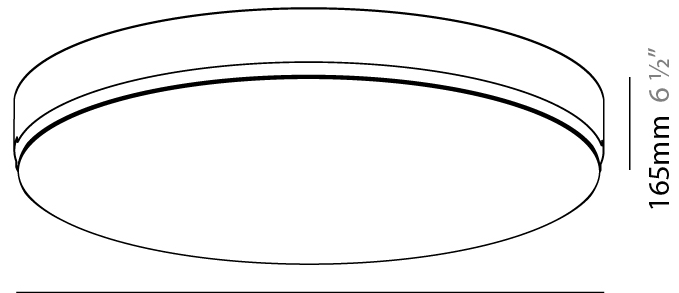

GENERAL

Series: Sign
Brand: Prolicht
Division: Architectural
Mounting Type: Trimless
Mounting Location: Ceiling
Subcategory: Ambient

PHYSICAL

Shape: Round
Diameter (mm): 630
Diameter (in): 24 13/16
Height (mm): 165
Height (in): 6 1/2
Light Distribution: Direct
Weight (kg): 8.3
Weight (lbs): 18.298
Diffuser: PMMA - Opal
Fixture Material: Extruded Aluminum / Steel
Cut-out Measurements: 655mm / 25 13/16"
Upon Request: Unique Sizes Unique Ceiling Thickness Unique Mounting Depth Spot Inserts

ELECTRICAL

Lamp Type: LED (Zhaga Standard)
Input Wattage (W): 66.5
Total Output Wattage (W): 57
[Dimming: Tri-Mode (Non-Dimming and Phase Dimming (120Vac only) and 0-10V Dimming)](#)
Driver Included: Yes
Driver Location: Integrated
Driver Type: Constant Current - Universal
Driver Class: Class 2
Input Voltage (V): 120 - 277
Constant Current (MA): 500

LED

[Color Temperature (°K): 2700 / 3000 / 3500 / 4000](#)
Max. Delivered Lumen (lm): 5535 / 6194 / 6358 / 6594
Nominal Lumen (lm): 7410 / 8292 / 8512 / 8828
CRI: >80 CRI
Efficiency (%): 65% (5mm Perspex)|74%
Lamp Life (hrs): 50000
Upon Request: RGB-W Tunable White Special Color Temperature CRI90

OPTICAL

RATINGS AND CERTIFICATIONS

Certified By: Certified for North American Standards
IP rating: IP20

Ø 630mm 24 13/16"

165mm 6 1/2"

655mm
25 13/16"