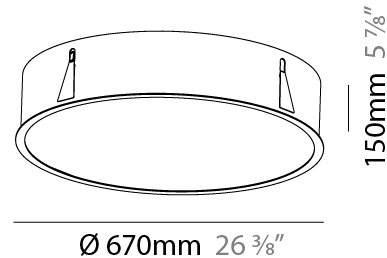

GENERAL

Series: Sign
Brand: Prolicht
Division: Architectural
Mounting Type: Recessed
Mounting Location: Ceiling
Subcategory: Ambient

PHYSICAL

Shape: Round
Diameter (mm): 670
Diameter (in): 26 ³/₈
Height (mm): 150
Height (in): 5 ⁷/₈
Ceiling Thickness (mm): 10 / 12 / 15 / 25
Ceiling Thickness (in): 3/8 or 1/2 or 9/16 or 1
Min. Recessing Depth (mm): 160
Min. Recessing Depth (in): 6 ⁵/₁₆
Light Distribution: Direct
Weight (kg): 8.574
Weight (lbs): 18.9
Diffuser: PMMA - Opal or Micro-Prism
Fixture Finish: SSR / BKV / CWI / CRY / HAB / UFT / ITA / RUA / FTG / MYG / LOD / PUS / FRO / FUP / KIA / POP / BLS / SPG / MEY / GOH / GUM / CHC / COM / ABZ / JAG / OBR / MOS / ROR
Fixture Material: Extruded Aluminum / Steel
Cut-out Measurements: 658mm / 25 7/8"

ELECTRICAL

Lamp Type: LED (Zhaga Standard)
Input Wattage (W): 66.5
Total Output Wattage (W): 57
Dimming: Tri-Mode (Non-Dimming and Phase Dimming (120Vac only) and 0-10V Dimming)
Driver Included: Yes
Driver Location: Integrated
Driver Type: Constant Current - Universal
Driver Class: Class 2
Input Voltage (V): 120 - 277
Constant Current (MA): 500

LED

Color Temperature (°K): 3000 / 4000
Max. Delivered Lumen (lm): 5880 / 6321 / 6450
Lamp Life (hrs): 50000

OPTICAL

RATINGS AND CERTIFICATIONS

Certified By: Certified for North American Standards
IP rating: IP20

658mm
25 7/8"

160mm
6 5/16"

10 - 25mm
3/4" - 1"