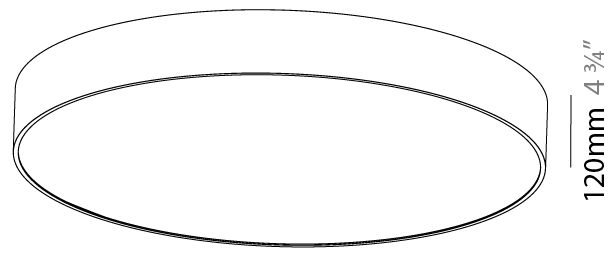

1. To build a product code in our configurator select the specify button on the base model # product page
2. To build a manual product code on this datasheet choose from the options listed below in blue font and add the suffix to the base model #

GENERAL

Series: Sign
Brand: Prolicht
Division: Architectural
Mounting Type: Surface
Mounting Location: Ceiling
Subcategory: Ambient

PHYSICAL

Shape: Round
Diameter (mm): 1250
Diameter (in): 49 3/16
Height (mm): 120
Height (in): 4 3/4
Light Distribution: Direct
Weight (kg): 27.9
Weight (lbs): 61.509
Diffuser: PMMA - Opal
Fixture Finish: SSR / BKV / CWI / CRY / HAB / UFT / ITA / RUA / FTG / MYG / LOD / PUS / FRO / FUP / KIA / POP / BLS / SPG / MEY / GOH / GUM / CHC / COM / ABZ / JAG / OBR / MOS / ROR
Fixture Material: Extruded Aluminum / Steel

ELECTRICAL

Lamp Type: LED (Zhaga Standard)
Input Wattage (W): 214.5
Total Output Wattage (W): 183
Dimming: Tri-Mode (Non-Dimming and Phase Dimming (120Vac only) and 0-10V Dimming)
Driver Included: Yes
Driver Location: Integrated
Driver Type: Constant Current - Universal
Driver Class: Class 1
Input Voltage (V): 120 - 277
Constant Current (MA): 500

LED

Color Temperature (°K): 2700 / 3000 / 3500 / 4000
Max. Delivered Lumen (lm): 18880 / 20306 / 20720
CRI: >80 CRI
Efficiency (%): 78
Lamp Life (hrs): 50000

OPTICAL

RATINGS AND CERTIFICATIONS

Certified By: Certified for North American Standards
IP rating: IP20

Ø 1250mm 49 3/16"