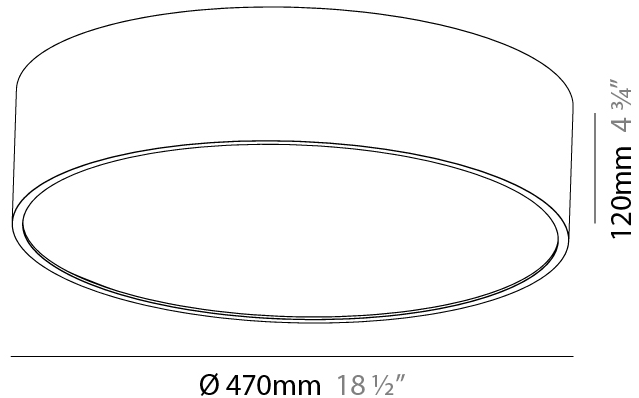

1. To build a product code in our configurator select the specify button on the base model # product page
2. To build a manual product code on this datasheet choose from the options listed below in blue font and add the suffix to the base model #

GENERAL

Series: Sign
Brand: Prolicht
Division: Architectural
Mounting Type: Surface
Mounting Location: Ceiling
Subcategory: Ambient

PHYSICAL

Shape: Round
Diameter (mm): 470
Diameter (in): 18 1/2
Height (mm): 120
Height (in): 4 3/4
Light Distribution: Direct
Weight (kg): 4.751
Weight (lbs): 10.474
Diffuser: PMMA - Opal or Micro-Prism
Fixture Finish: SSR / BKV / CWI / CRY / HAB / LAG / UFT / ITA / RUA / RUR / MIC / FTG / MYG / TWT / LOD / PUS / FRO / FUP / KIA / POP / BLS / SPG / MEY / GOH / GUM / CHC / COM / ABZ / JAG / OBR / MOS / ROR
Fixture Material: Extruded Aluminum / Steel

ELECTRICAL

Lamp Type: LED (Zhaga Standard)
Input Wattage (W): 35.2
Total Output Wattage (W): 30
Dimming: Tri-Mode (Non-Dimming and Phase Dimming (120Vac only) and 0-10V Dimming)
Driver Included: Yes
Driver Location: Integrated
Driver Type: Constant Current - Universal
Driver Class: Class 1
Input Voltage (V): 120 - 277
Constant Current (MA): 500

LED

Number of LEDs: 10
Color Temperature (°K): 2700 / 3000 / 3500 / 4000
Max. Delivered Lumen (lm): 3090 / 3332 / 3400
CRI: >80 CRI
Efficiency (%): 73
Lamp Life (hrs): 50000

OPTICAL

RATINGS AND CERTIFICATIONS

Certified By: Certified for North American Standards
IP rating: IP20