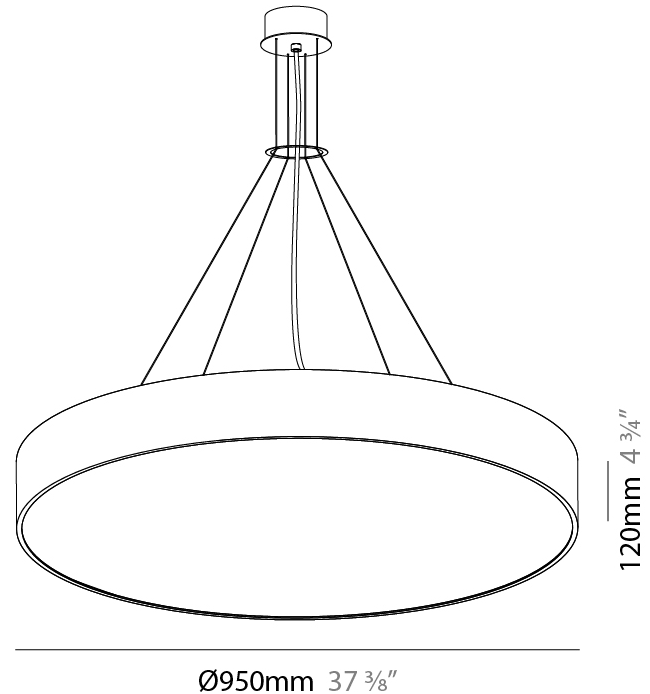

GENERAL

Series: Sign
Brand: Prolicht
Division: Architectural
Mounting Type: Suspension
Mounting Location: Ceiling
Subcategory: Pendant

PHYSICAL

Shape: Round
Diameter (mm): 950
Diameter (in): 37 ³/₈
Depth (mm): 120
Depth (in): 4 ³/₄
Max. Overall Height (mm): 2120
Max. Overall Height (in): 83 ⁷/₁₆
Light Distribution: Direct
Weight (kg): 16.058
Weight (lbs): 35.40
Diffuser: PMMA - Opal or Micro-Prism
Fixture Finish: SSR / BKV / CWI / CRY / HAB / LAG / UFT / ITA / RUA / RUR / MIC / FTG / MYG / TWT / LOD / PUS / FRO / FUP / KIA / POP / BLS / SPG / MEY / GOH / GUM / CHC / COM / ABZ / JAG / OBR / MOS / ROR
Fixture Material: Extruded Aluminum / Steel
Cable Details: 2000mm or 6000mm Transparent Cable

ELECTRICAL

Lamp Type: LED (Zhaga Standard)
Input Wattage (W): 129.5
Total Output Wattage (W): 111
Dimming: Tri-Mode (Non-Dimming and Phase Dimming (120Vac only) and 0-10V Dimming)
Driver Included: Yes
Driver Location: Integrated
Driver Type: Constant Current - Universal
Driver Class: Class 1
Input Voltage (V): 120 - 277
Constant Current (MA): 500

LED

Color Temperature (°K): 2700 / 3000 / 3500 / 4000
Max. Delivered Lumen (lm): 11450 / 12319 / 12570
CRI: >80 CRI
Lamp Life (hrs): 50000

OPTICAL

Beam Angle: 110

RATINGS AND CERTIFICATIONS

Certified By: Certified for North American Standards
IP rating: IP20

PROJECT _____
TYPE _____
SPECIFIER _____
QUANTITY _____
DATE _____