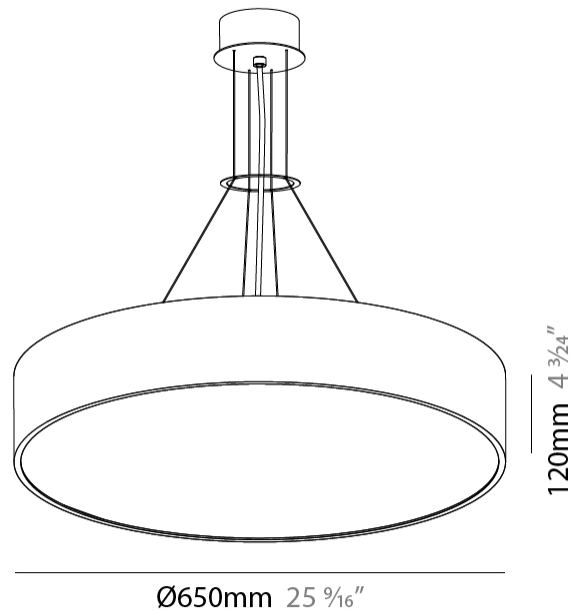

GENERAL

Series: Sign
Brand: Prolicht
Division: Architectural
Mounting Type: Suspension
Mounting Location: Ceiling
Subcategory: Pendant

PHYSICAL

Shape: Round
Diameter (mm): 650
Diameter (in): 25 ⁹/₁₆
Depth (mm): 120
Depth (in): 4 ³/₄
Max. Overall Height (mm): 2120
Max. Overall Height (in): 83 ⁷/₁₆
Light Distribution: Direct
Weight (kg): 8.505
Weight (lbs): 18.75
Diffuser: PMMA - Opal or Micro-Prism
Fixture Finish: SSR / BKV / CWI / CRY / HAB / LAG / UFT / ITA / RUA / RUR / MIC / FTG / MYG / TWT / LOD / PUS / FRO / FUP / KIA / POP / BLS / SPG / MEY / GOH / GUM / CHC / COM / ABZ / JAG / OBR / MOS / ROR
Fixture Material: Extruded Aluminum / Steel
Cable Details: 2000mm or 6000mm Transparent Cable

ELECTRICAL

Lamp Type: LED (Zhaga Standard)
Input Wattage (W): 66.5
Total Output Wattage (W): 57
Dimming: Tri-Mode (Non-Dimming and Phase Dimming (120Vac only) and 0-10V Dimming)
Driver Included: Yes
Driver Location: Integrated
Driver Type: Constant Current - Universal
Driver Class: Class 2
Input Voltage (V): 120 - 277
Constant Current (MA): 500

LED

Color Temperature (°K): 2700 / 3000 / 3500 / 4000
Max. Delivered Lumen (lm): 5535 / 6194 / 6358 / 6594
Nominal Lumen (lm): 7410 / 8292 / 8512 / 8828
CRI: >80 CRI
Efficiency (%): 73
Lamp Life (hrs): 50000

OPTICAL

Beam Angle: 110

RATINGS AND CERTIFICATIONS

Certified By: Certified for North American Standards
IP rating: IP20