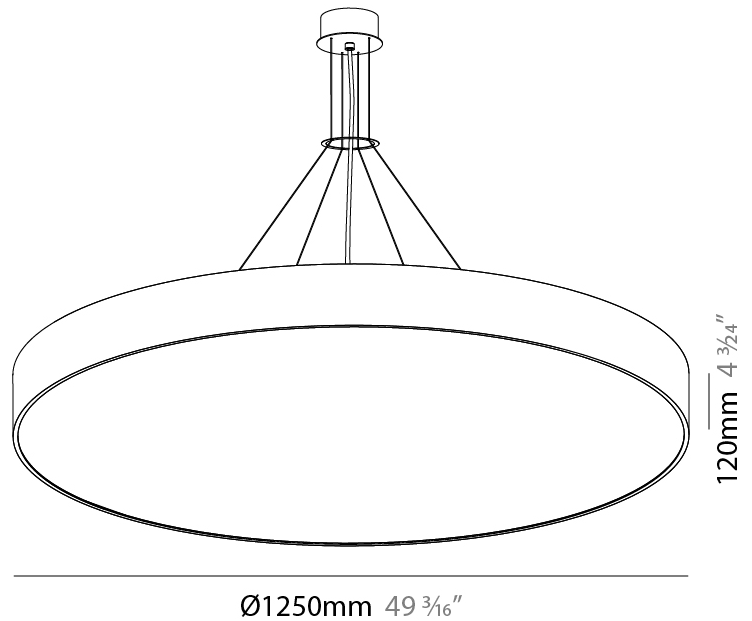

GENERAL

Series: Sign
Brand: Prolicht
Division: Architectural
Mounting Type: Suspension
Mounting Location: Ceiling
Subcategory: Pendant

PHYSICAL

Shape: Round
Diameter (mm): 1250
Diameter (in): 49 3/16
Height (mm): 120
Height (in): 4 3/4
Max. Overall Height (mm): 2120
Max. Overall Height (in): 83 7/16
Light Distribution: Direct
Weight (kg): 28.7
Weight (lbs): 63.27
Diffuser: PMMA - Opal
Fixture Finish: SSR / BKV / CWI / CRY / HAB / LAG / UFT / ITA / RUA / RUR / MIC / FTG / MYG / TWT / LOD / PUS / FRO / FUP / KIA / POP / BLS / SPG / MEY / GOH / GUM / CHC / COM / ABZ / JAG / OBR / MOS / ROR
Fixture Material: Extruded Aluminum / Steel
Cable Details: 2000mm or 6000mm Transparent Cable

ELECTRICAL

Lamp Type: LED (Zhaga Standard)
Input Wattage (W): 213.5
Total Output Wattage (W): 183
Dimming: Tri-Mode (Non-Dimming and Phase Dimming (120Vac only) and 0-10V Dimming)
Driver Included: Yes
Driver Location: Integrated
Driver Type: Constant Current - Universal
Driver Class: Class 1
Input Voltage (V): 120 - 277
Constant Current (MA): 500

LED

Color Temperature (°K): 2700 / 3000 / 3500 / 4000
Max. Delivered Lumen (lm): 18880 / 20306 / 20720
CRI: >80 CRI
Efficiency (%): 78
Lamp Life (hrs): 50000

OPTICAL

RATINGS AND CERTIFICATIONS

Certified By: Certified for North American Standards
IP rating: IP20