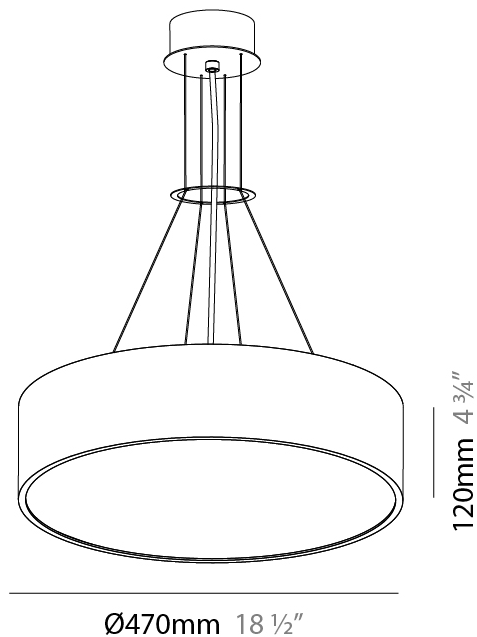

GENERAL

Series: Sign
Brand: Prolicht
Division: Architectural
Mounting Type: Suspension
Mounting Location: Ceiling
Subcategory: Pendant

PHYSICAL

Shape: Round
Diameter (mm): 470
Diameter (in): 18 1/2
Height (mm): 120
Depth (mm): 120
Height (in): 4 3/4
Depth (in): 4 3/4
Max. Overall Height (mm): 2120
Max. Overall Height (in): 83 7/16
Light Distribution: Direct
Weight (kg): 5.2
Weight (lbs): 11.464
Diffuser: PMMA - Opal or Micro-Prism
Fixture Finish: SSR / BKV / CWI / CRY / HAB / LAG / UFT / ITA / RUA / RUR / MIC / FTG / MYG / TWT / LOD / PUS / FRO / FUP / KIA / POP / BLS / SPG / MEY / GOH / GUM / CHC / COM / ABZ / JAG / OBR / MOS / ROR
Fixture Material: Extruded Aluminum / Steel
Cable Details: 2000mm or 6000mm Transparent Cable

ELECTRICAL

Lamp Type: LED (Zhaga Standard)
Input Wattage (W): 35
Total Output Wattage (W): 30
Dimming: Tri-Mode (Non-Dimming and Phase Dimming (120Vac only) and 0-10V Dimming)
Driver Included: Yes
Driver Location: Integrated
Driver Type: Constant Current - Universal
Driver Class: Class 1
Input Voltage (V): 120 - 277
Constant Current (MA): 500

LED

Color Temperature (°K): 2700 / 3000 / 3500 / 4000
Max. Delivered Lumen (lm): 3090 / 3332 / 3400
CRI: >80 CRI
Efficiency (%): 73
Lamp Life (hrs): 50000

OPTICAL

RATINGS AND CERTIFICATIONS

Certified By: Certified for North American Standards
IP rating: IP20