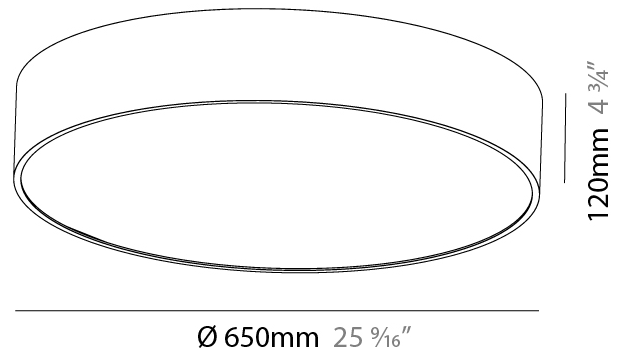

1. To build a product code in our configurator select the specify button on the base model # product page
2. To build a manual product code on this datasheet choose from the options listed below in blue font and add the suffix to the base model #

GENERAL

Series: Sign
Brand: Prolicht
Division: Architectural
Mounting Type: Surface
Mounting Location: Ceiling
Subcategory: Ambient

PHYSICAL

Shape: Round
Diameter (mm): 650
Diameter (in): 25 ³/₁₆
Height (mm): 120
Height (in): 4 ³/₄
Light Distribution: Direct
Weight (kg): 8.4
Weight (lbs): 18.518
Diffuser: PMMA - Opal or Micro-Prism
Fixture Finish: SSR / BKV / CWI / CRY / HAB / LAG / UFT / ITA / RUA / RUR / MIC / FTG / MYG / TWT / LOD / PUS / FRO / FUP / KIA / POP / BLS / SPG / MEY / GOH / GUM / CHC / COM / ABZ / JAG / OBR / MOS / ROR
Fixture Material: Extruded Aluminum / Steel

ELECTRICAL

Lamp Type: LED (Zhaga Standard)
Input Wattage (W): 66.5
Total Output Wattage (W): 57
Dimming: Tri-Mode (Non-Dimming and Phase Dimming (120Vac only) and 0-10V Dimming)
Driver Included: Yes
Driver Location: Integrated
Driver Type: Constant Current - Universal
Driver Class: Class 2
Input Voltage (V): 120 - 277
Constant Current (MA): 500

LED

Color Temperature (°K): 2700 / 3000 / 3500 / 4000
Max. Delivered Lumen (lm): 5880 / 6360 / 6450
CRI: >80 CRI
Efficiency (%): 73
Lamp Life (hrs): 50000

OPTICAL

RATINGS AND CERTIFICATIONS

Certified By: Certified for North American Standards
IP rating: IP20