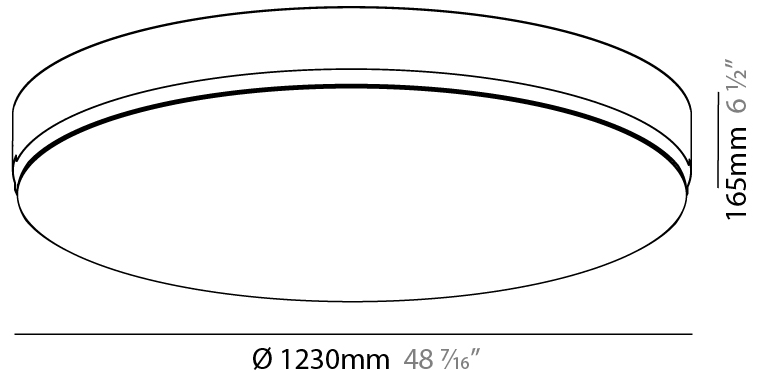

GENERAL

Series: Sign
Brand: Prolicht
Division: Architectural
Mounting Type: Trimless
Mounting Location: Ceiling
Subcategory: Ambient

PHYSICAL

Shape: Round
Diameter (mm): 1230
Diameter (in): 48 ⁷/₁₆"
Height (mm): 165
Height (in): 6 ¹/₂"
Light Distribution: Direct
Weight (kg): 26.9
Weight (lbs): 59.304
Diffuser: PMMA - Opal
Fixture Material: Extruded Aluminum / Steel
Cut-out Measurements: 1255mm / 49 7/16"
Upon Request: Unique Sizes Unique Ceiling Thickness Unique Mounting Depth Spot Inserts

ELECTRICAL

Lamp Type: LED (Zhaga Standard)
Input Wattage (W): 213.5
Total Output Wattage (W): 183
Dimming: [Tri-Mode (Non-Dimming and Phase Dimming (120Vac only) and 0-10V Dimming)](#)
Driver Included: Yes
Driver Location: Integrated
Driver Type: Constant Current - Universal
Driver Class: Class 2
Input Voltage (V): 120 - 277
Constant Current (MA): 500

LED

[Color Temperature (°K): 2700 / 3000 / 3500 / 4000](#)
Max. Delivered Lumen (lm): 18650 / 20070 / 20480
CRI: >80 CRI
Efficiency (%): 65% (5mm Perspex)|80%
Lamp Life (hrs): 50000
Upon Request: RGB-W Tunable White Special Color Temperature CRI90

OPTICAL

RATINGS AND CERTIFICATIONS

Certified By: Certified for North American Standards
IP rating: IP20