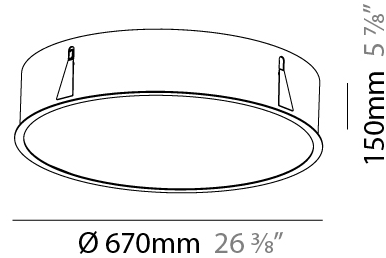

GENERAL

Series: Sign
Brand: Prolicht
Division: Architectural
Mounting Type: Recessed
Mounting Location: Ceiling
Subcategory: Ambient

PHYSICAL

Shape: Round
Diameter (mm): 670
Diameter (in): 26 ³/₈
Height (mm): 150
Height (in): 5 ⁷/₈
Ceiling Thickness (mm): 10 / 12 / 15 / 25
Ceiling Thickness (in): 3/8 or 1/2 or 9/16 or 1
Min. Recessing Depth (mm): 160
Min. Recessing Depth (in): 6 ⁵/₁₆
Light Distribution: Direct
Weight (kg): 8.574
Weight (lbs): 18.9
Diffuser: PMMA - Opal or Micro-Prism
Fixture Finish: SSR / BKV / CWI / CRY / HAB / LAG / UFT / ITA / RUA / RUR / MIC / FTG / MYG / TWT / LOD / PUS / FRO / FUP / KIA / POP / BLS / SPG / MEY / GOH / GUM / CHC / COM / ABZ / JAG / OBR / MOS / ROR
Fixture Material: Extruded Aluminum / Steel
Cut-out Measurements: 658mm / 25 7/8"

ELECTRICAL

Lamp Type: LED (Zhaga Standard)
Input Wattage (W): 66.5
Total Output Wattage (W): 57
Dimming: Tri-Mode (Non-Dimming and Phase Dimming (120Vac only) and 0-10V Dimming)
Driver Included: Yes
Driver Location: Integrated
Driver Type: Constant Current - Universal
Driver Class: Class 2
Input Voltage (V): 120 - 277
Constant Current (MA): 500

LED

Color Temperature (°K): 3000 / 4000
Max. Delivered Lumen (lm): 5880 / 6321 / 6450
Lamp Life (hrs): 50000

OPTICAL

RATINGS AND CERTIFICATIONS

Certified By: Certified for North American Standards
IP rating: IP20