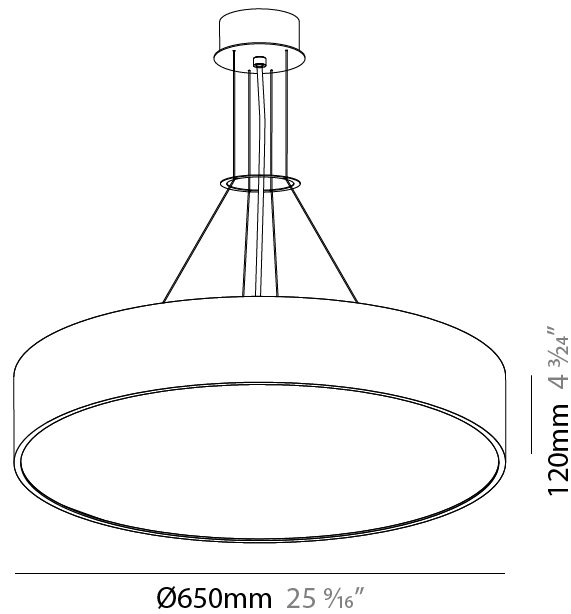

GENERAL

Series: Sign
Brand: Prolicht
Division: Architectural
Mounting Type: Suspension
Mounting Location: Ceiling
Subcategory: Pendant

PHYSICAL

Shape: Round
Diameter (mm): 650
Diameter (in): 25 ³/₁₆
Depth (mm): 120
Depth (in): 4 ³/₄
Max. Overall Height (mm): 2120
Max. Overall Height (in): 83 ⁷/₁₆
Light Distribution: Direct / Indirect
Weight (kg): 8.8
Weight (lbs): 19.4
Diffuser: PMMA - Opal or Micro-Prism
Fixture Finish: SSR / BKV / CWI / CRY / HAB / LAG / UFT / ITA / RUA / RUR / MIC / FTG / MYG / TWT / LOD / PUS / FRO / FUP / KIA / POP / BLS / SPG / MEY / GOH / GUM / CHC / COM / ABZ / JAG / OBR / MOS / ROR
Fixture Material: Extruded Aluminum / Steel
Cable Details: 2000mm or 6000mm Transparent Cable

ELECTRICAL

Lamp Type: LED (Zhaga Standard)
Input Wattage (W): 66.5/18.6
Total Output Wattage (W): 57/16
Dimming: Tri-Mode (Non-Dimming and Phase Dimming (120Vac only) and 0-10V Dimming)
Driver Included: Yes
Driver Location: Integrated
Driver Type: Constant Current - Universal
Driver Class: Class 2
Input Voltage (V): 120 - 277
Constant Current (MA): 500/700

LED

Color Temperature (°K): 2700 / 3000 / 3500 / 4000
Max. Delivered Lumen (lm): 9430 / 10035 / 10240
CRI: >80 CRI
Efficiency (%): 86
Lamp Life (hrs): 50000

OPTICAL

RATINGS AND CERTIFICATIONS

Certified By: Certified for North American Standards
IP rating: IP20