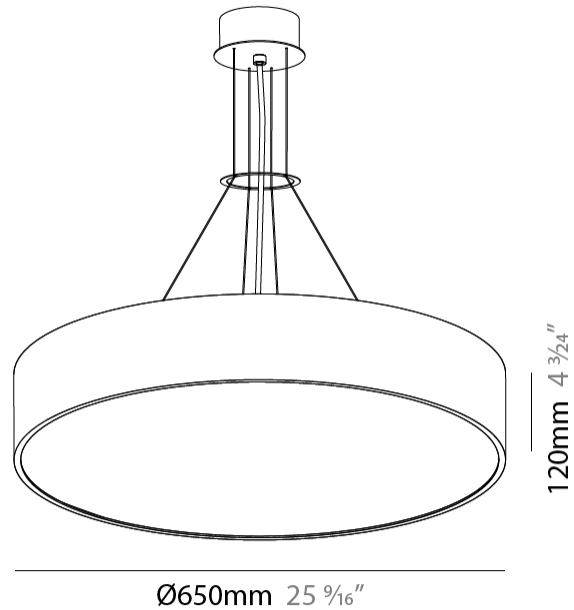

GENERAL

Series: Sign
Brand: Prolicht
Division: Architectural
Mounting Type: Suspension
Mounting Location: Ceiling
Subcategory: Pendant

PHYSICAL

Shape: Round
Diameter (mm): 650
Diameter (in): 25 ⁹/₁₆
Depth (mm): 120
Depth (in): 4 ³/₄
Max. Overall Height (mm): 2120
Max. Overall Height (in): 83 ⁷/₁₆
Light Distribution: Direct
Weight (kg): 8.505
Weight (lbs): 18.75
Diffuser: PMMA - Opal or Micro-Prism
Fixture Finish: SSR / BKV / CWI / CRY / HAB / UFT / ITA / RUA / FTG / MYG / LOD / PUS / FRO / FUP / KIA / POP / BLS / SPG / MEY / GOH / GUM / CHC / COM / ABZ / JAG / OBR / MOS / ROR
Fixture Material: Extruded Aluminum / Steel
Cable Details: 2000mm or 6000mm Transparent Cable

ELECTRICAL

Lamp Type: LED (Zhaga Standard)
Input Wattage (W): 66.5
Total Output Wattage (W): 57
Dimming: Tri-Mode (Non-Dimming and Phase Dimming (120Vac only) and 0-10V Dimming)
Driver Included: Yes
Driver Location: Integrated
Driver Type: Constant Current - Universal
Driver Class: Class 2
Input Voltage (V): 120 - 277
Constant Current (MA): 500

LED

Color Temperature (°K): 2700 / 3000 / 3500 / 4000
Max. Delivered Lumen (lm): 5535 / 6194 / 6358 / 6594
Nominal Lumen (lm): 7410 / 8292 / 8512 / 8828
CRI: >80 CRI
Efficiency (%): 73
Lamp Life (hrs): 50000

OPTICAL

Beam Angle: 110

RATINGS AND CERTIFICATIONS

Certified By: Certified for North American Standards
IP rating: IP20