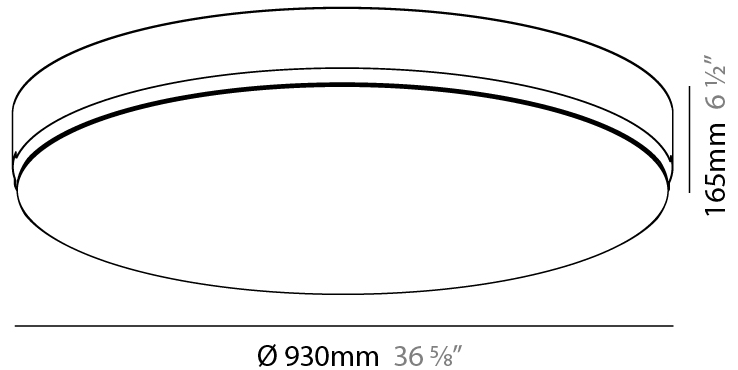

GENERAL

Series: Sign
Brand: Prolicht
Division: Architectural
Mounting Type: Trimless
Mounting Location: Ceiling
Subcategory: Ambient

PHYSICAL

Shape: Round
Diameter (mm): 930
Diameter (in): 36 5/8
Height (mm): 165
Height (in): 6 1/2
Light Distribution: Direct
Weight (kg): 16.1
Weight (lbs): 35.49
Diffuser: PMMA - Opal
Fixture Material: Extruded Aluminum / Steel
Cut-out Measurements: 955mm / 37 5/8"
Upon Request: Unique Sizes Unique Ceiling Thickness Unique Mounting Depth Spot Inserts

ELECTRICAL

Lamp Type: LED (Zhaga Standard)
Input Wattage (W): 129.5
Total Output Wattage (W): 111
Dimming: [Tri-Mode (Non-Dimming and Phase Dimming (120Vac only) and 0-10V Dimming)](#)
Driver Included: Yes
Driver Location: Integrated
Driver Type: Constant Current - Universal
Driver Class: Class 2
Input Voltage (V): 120 - 277
Constant Current (MA): 500

LED

[Color Temperature (°K): 2700 / 3000 / 3500 / 4000](#)
Max. Delivered Lumen (lm): 10779 / 12062 / 12382 / 12842
Nominal Lumen (lm): 14430 / 16148 / 16576 / 17191
CRI: >80 CRI
Efficiency (%): 65% (5mm Perspex)|77%
Lamp Life (hrs): 50000
Upon Request: RGB-W Tunable White Special Color Temperature CRI90

OPTICAL

RATINGS AND CERTIFICATIONS

Certified By: Certified for North American Standards
IP rating: IP20