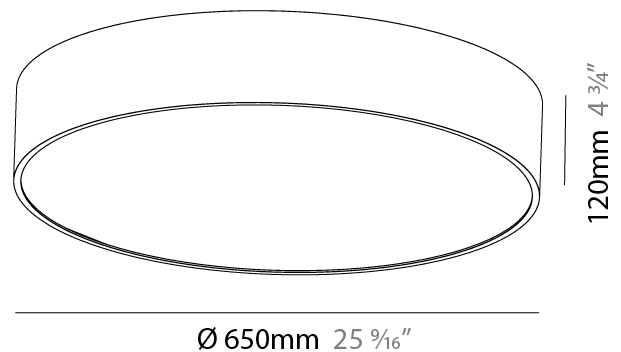

1. To build a product code in our configurator select the specify button on the base model # product page
2. To build a manual product code on this datasheet choose from the options listed below in blue font and add the suffix to the base model #

GENERAL

Series: Sign
Brand: Prolicht
Division: Architectural
Mounting Type: Surface
Mounting Location: Ceiling
Subcategory: Ambient

PHYSICAL

Shape: Round
Diameter (mm): 650
Diameter (in): 25 ³/₁₆
Height (mm): 120
Height (in): 4 ³/₄
Light Distribution: Direct
Weight (kg): 8.4
Weight (lbs): 18.518
Diffuser: PMMA - Opal or Micro-Prism
Fixture Finish: SSR / BKV / CWI / CRY / HAB / LAG / UFT / ITA / RUA / RUR / MIC / FTG / MYG / TWT / LOD / PUS / FRO / FUP / KIA / POP / BLS / SPG / MEY / GOH / GUM / CHC / COM / ABZ / JAG / OBR / MOS / ROR
Fixture Material: Extruded Aluminum / Steel

ELECTRICAL

Lamp Type: LED (Zhaga Standard)
Input Wattage (W): 66.5
Total Output Wattage (W): 57
Dimming: Tri-Mode (Non-Dimming and Phase Dimming (120Vac only) and 0-10V Dimming)
Driver Included: Yes
Driver Location: Integrated
Driver Type: Constant Current - Universal
Driver Class: Class 2
Input Voltage (V): 120 - 277
Constant Current (MA): 500

LED

Color Temperature (°K): 2700 / 3000 / 3500 / 4000
Max. Delivered Lumen (lm): 5880 / 6360 / 6450
CRI: >80 CRI
Efficiency (%): 73
Lamp Life (hrs): 50000

OPTICAL

RATINGS AND CERTIFICATIONS

Certified By: Certified for North American Standards
IP rating: IP20