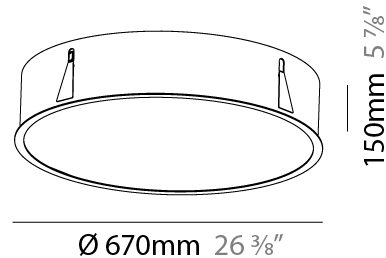

GENERAL

Series: Sign
Brand: Prolicht
Division: Architectural
Mounting Type: Recessed
Mounting Location: Ceiling
Subcategory: Ambient

PHYSICAL

Shape: Round
Diameter (mm): 670
Diameter (in): 26 ³/₈
Height (mm): 150
Height (in): 5 ⁷/₈
Ceiling Thickness (mm): 10 / 12 / 15 / 25
Ceiling Thickness (in): 3/8 or 1/2 or 9/16 or 1
Min. Recessing Depth (mm): 160
Min. Recessing Depth (in): 6 ⁵/₁₆
Light Distribution: Direct
Weight (kg): 8.574
Weight (lbs): 18.9
Diffuser: PMMA - Opal or Micro-Prism
Fixture Finish: SSR / BKV / CWI / CRY / HAB / LAG / UFT / ITA / RUA / RUR / MIC / FTG / MYG / TWT / LOD / PUS / FRO / FUP / KIA / POP / BLS / SPG / MEY / GOH / GUM / CHC / COM / ABZ / JAG / OBR / MOS / ROR
Fixture Material: Extruded Aluminum / Steel
Cut-out Measurements: 658mm / 25 7/8"

ELECTRICAL

Lamp Type: LED (Zhaga Standard)
Input Wattage (W): 66.5
Total Output Wattage (W): 57
Dimming: Tri-Mode (Non-Dimming and Phase Dimming (120Vac only) and 0-10V Dimming)
Driver Included: Yes
Driver Location: Integrated
Driver Type: Constant Current - Universal
Driver Class: Class 2
Input Voltage (V): 120 - 277
Constant Current (MA): 500

LED

Color Temperature (°K): 3000 / 4000
Max. Delivered Lumen (lm): 5880 / 6321 / 6450
Lamp Life (hrs): 50000

OPTICAL

RATINGS AND CERTIFICATIONS

Certified By: Certified for North American Standards
IP rating: IP20

658mm
25 7/8"

160mm
6 1/4"

10 - 25mm
3/4" - 1"