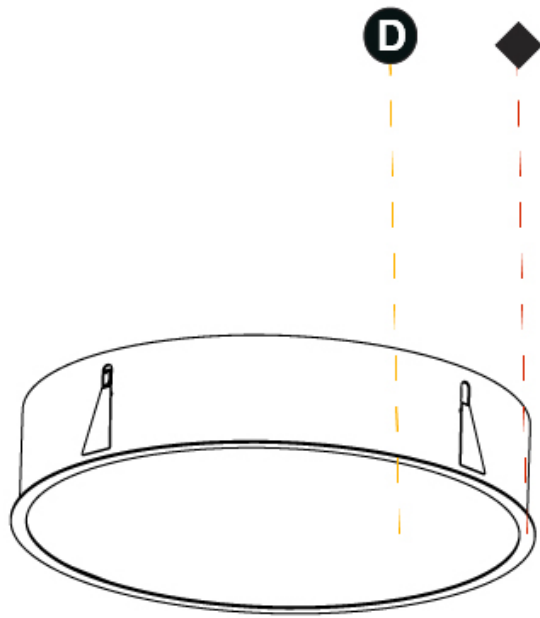

A37773-

PROJECT _____

TYPE _____

SPECIFIER _____

QUANTITY _____

DATE _____