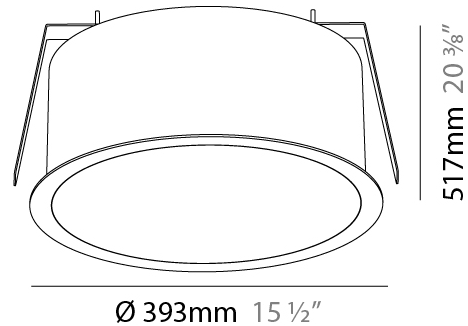

GENERAL

Series: Sign
Brand: Prolicht
Division: Architectural
Mounting Type: Recessed
Mounting Location: Ceiling
Subcategory: Ambient

PHYSICAL

Shape: Round
Diameter (mm): 393
Diameter (in): 15 1/2
Height (mm): 175
Height (in): 6 7/8
Ceiling Thickness (mm): 10 / 12.5 / 15 / 25 / 30
Ceiling Thickness (in): 3/8 or 1/2 or 9/16 or 1 or 1 3/16
Min. Recessing Depth (mm): 175
Min. Recessing Depth (in): 6 7/8
Light Distribution: Direct
Weight (kg): 4.327
Weight (lbs): 9.539
Diffuser: PMMA - Opal or Micro-Prism
Fixture Finish: SSR / BKV / CWI / CRY / HAB / LAG / UFT / ITA / RUA / RUR / MIC / FTG / MYG / TWT / LOD / PUS / FRO / FUP / KIA / POP / BLS / SPG / MEY / GOH / GUM / CHC / COM / ABZ / JAG / OBR / MOS / ROR
Fixture Material: Extruded Aluminum / Steel
Cut-out Measurements: 380mm / 14 15/16"

ELECTRICAL

Lamp Type: LED (Zhaga Standard)
Input Wattage (W): 25.3 / 22 (4000K)
Total Output Wattage (W): 23 / 20 (4000K)
Dimming: Tri-Mode (Non-Dimming and Phase Dimming (120Vac only) and 0-10V Dimming)
Driver Included: Yes
Driver Location: Integrated
Driver Type: Constant Current - Universal
Driver Class: Class 2
Input Voltage (V): 120 - 277
Constant Current (MA): 700

LED

Color Temperature (°K): 3000 / 4000
Max. Delivered Lumen (lm): 2110 / 2068 / 1930
CRI: >80 CRI
Efficiency (%): 68
Lamp Life (hrs): 50000

OPTICAL

RATINGS AND CERTIFICATIONS

Certified By: Certified for North American Standards
IP rating: IP20