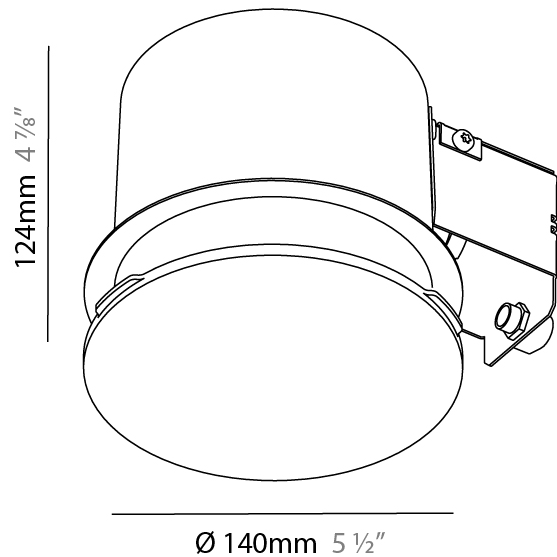

1. To build a product code in our configurator select the specify button on the base model # product page
2. To build a manual product code on this datasheet choose from the options listed below in blue font and add the suffix to the base model #

GENERAL

Series: Sign
Brand: Prolicht
Division: Architectural
Mounting Type: Trimless
Mounting Location: Ceiling
Subcategory: Ambient

PHYSICAL

Shape: Round
Diameter (mm): 140
Diameter (in): 5 1/2
Height (mm): 124
Height (in): 4 7/8
Light Distribution: Direct
Weight (kg): 0.632
Weight (lbs): 1.39
Diffuser: PMMA - Opal
Fixture Material: Extruded Aluminum / Steel
Cut-out Measurements: 165mm / 6 1/2"
Upon Request: Unique Sizes Unique Ceiling Thickness Unique Mounting Depth Spot Inserts

ELECTRICAL

Lamp Type: LED (Zhaga Standard)
Input Wattage (W): 8.8
Total Output Wattage (W): 8
Dimming: [Tri-Mode (Non-Dimming and Phase Dimming (120Vac only) and 0-10V Dimming)](#)
Driver Included: Yes
Driver Location: External
Driver Type: constant Current - Universal
Driver Class: Class 2
Input Voltage (V): 120 - 277
Constant Current (MA): 350

LED

Color Temperature (°K): [3000 / 4000](#)
Max. Delivered Lumen (lm): 610 / 656 / 670
CRI: >80 CRI
Efficiency (%): 0.68
Lamp Life (hrs): 50000
Upon Request: RGB-W Tunable White Special Color Temperature CRI90

OPTICAL

RATINGS AND CERTIFICATIONS

Certified By: Certified for North American Standards
IP rating: IP20