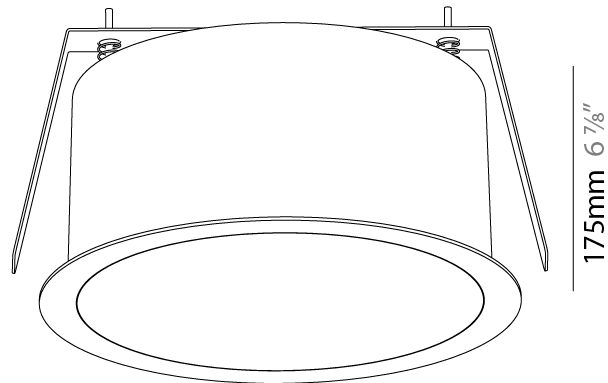

GENERAL

Series: Sign
Brand: Prolicht
Division: Architectural
Mounting Type: Recessed
Mounting Location: Ceiling
Subcategory: Ambient

PHYSICAL

Shape: Round
Diameter (mm): 313
Diameter (in): 12 5/16
Height (mm): 175
Height (in): 6 7/8
Ceiling Thickness (mm): 10 / 12.5 / 15 / 25 / 30
Ceiling Thickness (in): 3/8 or 1/2 or 9/16 or 1 or 1 3/16
Min. Recessing Depth (mm): 175
Min. Recessing Depth (in): 6 7/8
Light Distribution: Direct
Weight (kg): 3.229
Weight (lbs): 7.12
Diffuser: PMMA - Opal or Micro-Prism
Fixture Finish: SSR / BKV / CWI / CRY / HAB / LAG / UFT / ITA / RUA / RUR / MIC / FTG / MYG / TWT / LOD / PUS / FRO / FUP / KIA / POP / BLS / SPG / MEY / GOH / GUM / CHC / COM / ABZ / JAG / OBR / MOS / ROR
Fixture Material: Extruded Aluminum / Steel
Cut-out Measurements: 300mm / 11 13/16"

ELECTRICAL

Lamp Type: LED (Zhaga Standard)
Input Wattage (W): 16.5
Total Output Wattage (W): 12.75
Dimming: Tri-Mode (Non-Dimming and Phase Dimming (120Vac only) and 0-10V Dimming)
Driver Included: Yes
Driver Location: Integrated
Driver Type: Constant Current - Universal
Driver Class: Class 2
Input Voltage (V): 120 - 277
Constant Current (MA): 500

LED

Color Temperature (°K): 3000 / 4000
Max. Delivered Lumen (lm): 1230 / 1264 / 1290
CRI: >80 CRI
Lamp Life (hrs): 50000

OPTICAL

RATINGS AND CERTIFICATIONS

Certified By: Certified for North American Standards
IP rating: IP20

Ø 313mm 12 5/16"