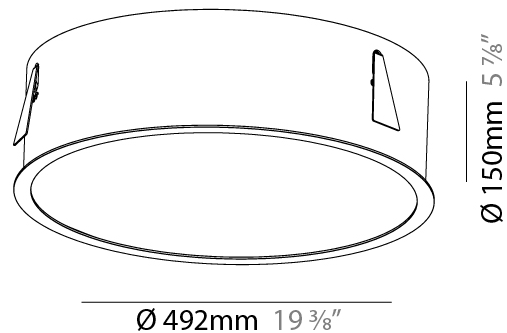

GENERAL

Series: Sign
Brand: Prolicht
Division: Architectural
Mounting Type: Recessed
Mounting Location: Ceiling
Subcategory: Ambient

PHYSICAL

Shape: Round
Diameter (mm): 492
Diameter (in): 19 3/8
Height (mm): 150
Height (in): 5 7/8
Ceiling Thickness (mm): 10 / 12.5 / 15 / 25
Ceiling Thickness (in): 3/8 or 1/2 or 9/16 or 1
Min. Recessing Depth (mm): 160
Min. Recessing Depth (in): 6 5/16
Light Distribution: Direct
Weight (kg): 4.983
Weight (lbs): 10.986
Diffuser: PMMA - Opal or Micro-Prism
Fixture Finish: SSR / BKV / CWI / CRY / HAB / LAG / UFT / ITA / RUA / RUR / MIC / FTG / MYG / TWT / LOD / PUS / FRO / FUP / KIA / POP / BLS / SPG / MEY / GOH / GUM / CHC / COM / ABZ / JAG / OBR / MOS / ROR
Fixture Material: Extruded Aluminum / Steel
Cut-out Measurements: 480mm / 18 7/8"

ELECTRICAL

Lamp Type: LED (Zhaga Standard)
Input Wattage (W): 35
Total Output Wattage (W): 30
Dimming: Tri-Mode (Non-Dimming and Phase Dimming (120Vac only) and 0-10V Dimming)
Driver Included: Yes
Driver Location: Integrated
Driver Type: Constant Current - Universal
Driver Class: Class 2
Input Voltage (V): 120 - 277
Constant Current (MA): 500

LED

Color Temperature (°K): 3000 / 4000
Max. Delivered Lumen (lm): 3090 / 3332 / 3400
CRI: >80 CRI
Efficiency (%): 0.72
Lamp Life (hrs): 50000

OPTICAL

RATINGS AND CERTIFICATIONS

Certified By: Certified for North American Standards
IP rating: IP20