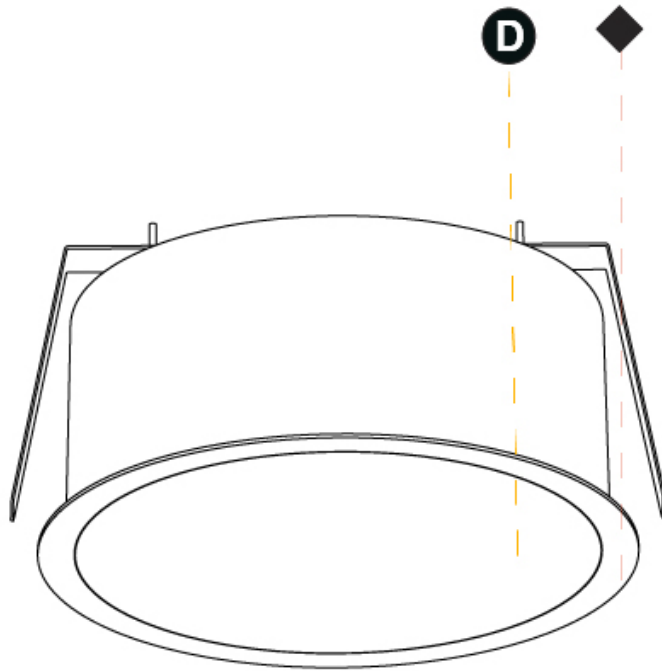

SIGN RECESSED

A37769-

PROJECT _____

TYPE _____

SPECIFIER _____

QUANTITY _____

DATE _____