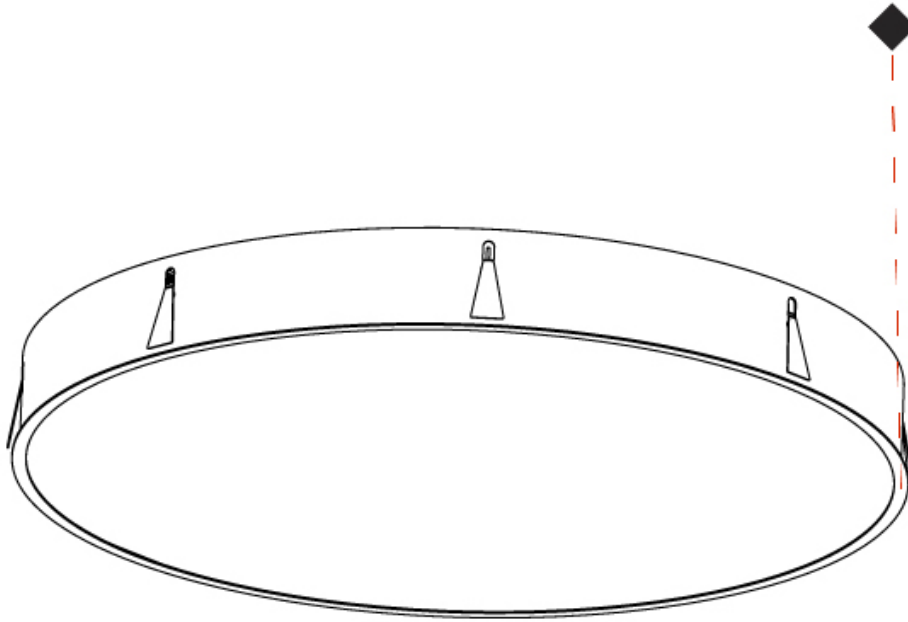

SIGN RECESSED

A37781-

PROJECT

TYPE

SPECIFIER

QUANTITY

DATE

A