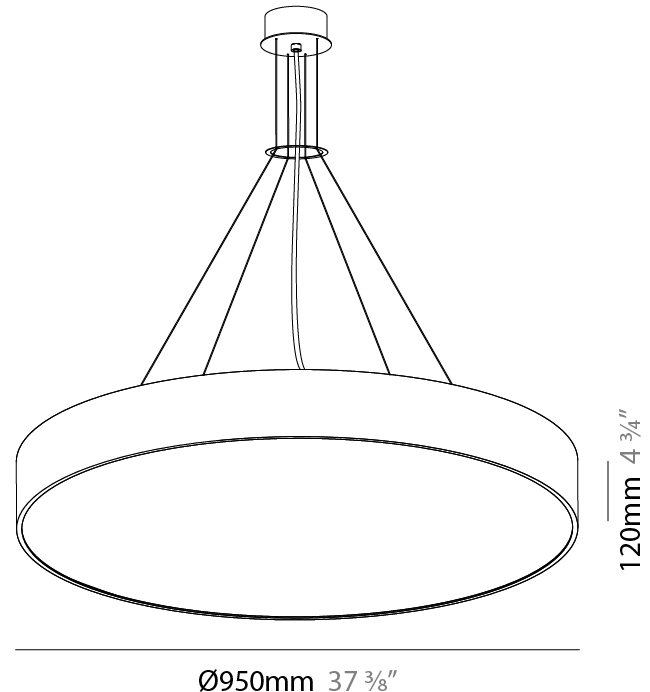

GENERAL

Series: Sign
Brand: Prolicht
Division: Architectural
Mounting Type: Suspension
Mounting Location: Ceiling
Subcategory: Pendant

PHYSICAL

Shape: Round
Diameter (mm): 950
Diameter (in): 37 ³/₈
Height (mm): 120
Height (in): 4 ³/₄
Max. Overall Height (mm): 2120
Max. Overall Height (in): 83 ⁷/₁₆
Light Distribution: Direct / Indirect
Weight (kg): 16.385
Weight (lbs): 36.12
Diffuser: PMMA - Opal or Micro-Prism
Fixture Finish: SSR / BKV / CWI / CRY / HAB / UFT / ITA / RUA / FTG / MYG / LOD / PUS / FRO / FUP / KIA / POP / BLS / SPG / MEY / GOH / GUM / CHC / COM / ABZ / JAG / OBR / MOS / ROR
Fixture Material: Extruded Aluminum / Steel
Cable Details: 2000mm or 6000mm Transparent Cable

ELECTRICAL

Lamp Type: LED (Zhaga Standard)
Input Wattage (W): 129.5/37.2
Total Output Wattage (W): 111/32
Dimming: Tri-Mode (Non-Dimming and Phase Dimming (120Vac only) and 0-10V Dimming)
Driver Included: Yes
Driver Location: Integrated
Driver Type: Constant Current - Universal
Driver Class: Class 1 and Class 2
Input Voltage (V): 120 - 277
Constant Current (MA): 500/700

LED

Color Temperature (°K): 2700 / 3000 / 3500 / 4000
Max. Delivered Lumen (lm): 17250 / 18404 / 18780
CRI: >80 CRI
Efficiency (%): 86
Lamp Life (hrs): 50000

OPTICAL

RATINGS AND CERTIFICATIONS

Certified By: Certified for North American Standards
IP rating: IP20

PROJECT _____
TYPE _____
SPECIFIER _____
QUANTITY _____
DATE _____