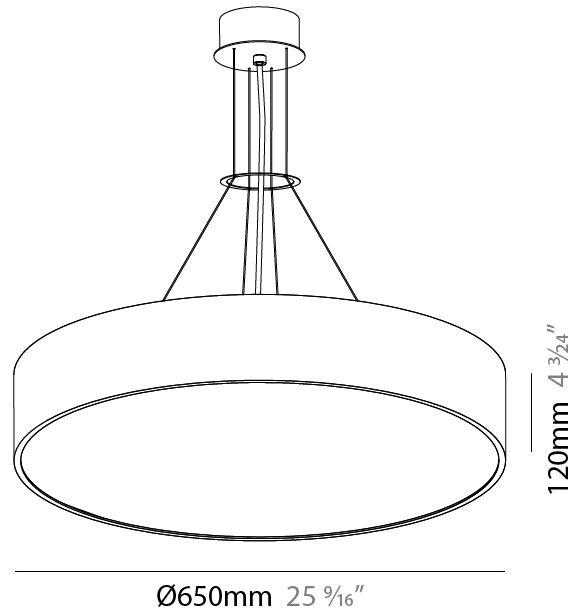

GENERAL

Series: Sign
Brand: Prolicht
Division: Architectural
Mounting Type: Suspension
Mounting Location: Ceiling
Subcategory: Pendant

PHYSICAL

Shape: Round
Diameter (mm): 650
Diameter (in): 25 ³/₁₆"
Depth (mm): 120
Depth (in): 4 ³/₄"
Max. Overall Height (mm): 2120
Max. Overall Height (in): 83 ⁷/₁₆"
Light Distribution: Direct / Indirect
Weight (kg): 8.8
Weight (lbs): 19.4
Diffuser: PMMA - Opal or Micro-Prism
Fixture Finish: SSR / BKV / CWI / CRY / HAB / UFT / ITA / RUA / FTG / MYG / LOD / PUS / FRO / FUP / KIA / POP / BLS / SPG / MEY / GOH / GUM / CHC / COM / ABZ / JAG / OBR / MOS / ROR
Fixture Material: Extruded Aluminum / Steel
Cable Details: 2000mm or 6000mm Transparent Cable

ELECTRICAL

Lamp Type: LED (Zhaga Standard)
Input Wattage (W): 66.5/18.6
Total Output Wattage (W): 57/16
Dimming: Tri-Mode (Non-Dimming and Phase Dimming (120Vac only) and 0-10V Dimming)
Driver Included: Yes
Driver Location: Integrated
Driver Type: Constant Current - Universal
Driver Class: Class 2
Input Voltage (V): 120 - 277
Constant Current (MA): 500/700

LED

Color Temperature (°K): 2700 / 3000 / 3500 / 4000
Max. Delivered Lumen (lm): 9430 / 10035 / 10240
CRI: >80 CRI
Efficiency (%): 86
Lamp Life (hrs): 50000

OPTICAL

RATINGS AND CERTIFICATIONS

Certified By: Certified for North American Standards
IP rating: IP20