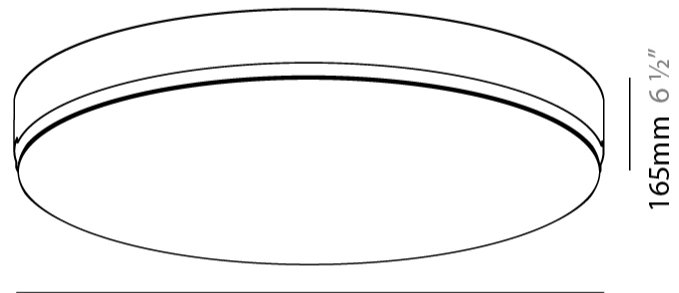

GENERAL

Series: Sign
Brand: Prolicht
Division: Architectural
Mounting Type: Trimless
Mounting Location: Ceiling
Subcategory: Ambient

PHYSICAL

Shape: Round
Diameter (mm): 630
Diameter (in): 24 ¹³/₁₆"
Height (mm): 165
Height (in): 6 ¹/₂"
Light Distribution: Direct
Weight (kg): 8.3
Weight (lbs): 18.298
Diffuser: PMMA - Opal
Fixture Material: Extruded Aluminum / Steel
Cut-out Measurements: 655mm / 25 13/16"
Upon Request: Unique Sizes Unique Ceiling Thickness Unique Mounting Depth Spot Inserts

ELECTRICAL

Lamp Type: LED (Zhaga Standard)
Input Wattage (W): 66.5
Total Output Wattage (W): 57
Dimming: [Tri-Mode (Non-Dimming and Phase Dimming (120Vac only) and 0-10V Dimming)](#)
Driver Included: Yes
Driver Location: Integrated
Driver Type: Constant Current - Universal
Driver Class: Class 2
Input Voltage (V): 120 - 277
Constant Current (MA): 500

LED

Color Temperature (°K): [2700 / 3000 / 3500 / 4000](#)
Max. Delivered Lumen (lm): 5535 / 6194 / 6358 / 6594
Nominal Lumen (lm): 7410 / 8292 / 8512 / 8828
CRI: >80 CRI
Efficiency (%): 65% (5mm Perspex)|74%
Lamp Life (hrs): 50000
Upon Request: RGB-W Tunable White Special Color Temperature CRI90

OPTICAL

RATINGS AND CERTIFICATIONS

Certified By: Certified for North American Standards
IP rating: IP20

Ø 630mm 24 ¹³/₁₆"

165mm 6 ¹/₂"