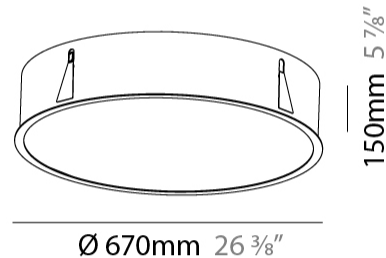

GENERAL

Series: Sign
Brand: Prolicht
Division: Architectural
Mounting Type: Recessed
Mounting Location: Ceiling
Subcategory: Ambient

PHYSICAL

Shape: Round
Diameter (mm): 670
Diameter (in): 26 ³/₈
Height (mm): 150
Height (in): 5 ⁷/₈
Ceiling Thickness (mm): 10 / 12 / 15 / 25
Ceiling Thickness (in): 3/8 or 1/2 or 9/16 or 1
Min. Recessing Depth (mm): 160
Min. Recessing Depth (in): 6 ⁵/₁₆
Light Distribution: Direct
Weight (kg): 8.574
Weight (lbs): 18.9
Diffuser: PMMA - Opal or Micro-Prism
Fixture Finish: SSR / BKV / CWI / CRY / HAB / UFT / ITA / RUA / FTG / MYG / LOD / PUS / FRO / FUP / KIA / POP / BLS / SPG / MEY / GOH / GUM / CHC / COM / ABZ / JAG / OBR / MOS / ROR
Fixture Material: Extruded Aluminum / Steel
Cut-out Measurements: 658mm / 25 7/8"

ELECTRICAL

Lamp Type: LED (Zhaga Standard)
Input Wattage (W): 66.5
Total Output Wattage (W): 57
Dimming: Tri-Mode (Non-Dimming and Phase Dimming (120Vac only) and 0-10V Dimming)
Driver Included: Yes
Driver Location: Integrated
Driver Type: Constant Current - Universal
Driver Class: Class 2
Input Voltage (V): 120 - 277
Constant Current (MA): 500

LED

Color Temperature (°K): 3000 / 4000
Max. Delivered Lumen (lm): 5880 / 6321 / 6450
Lamp Life (hrs): 50000

OPTICAL

RATINGS AND CERTIFICATIONS

Certified By: Certified for North American Standards
IP rating: IP20