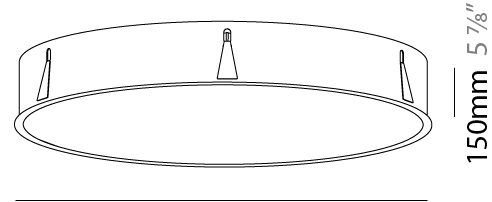

GENERAL

Series: Sign
Brand: Prolicht
Division: Architectural
Mounting Type: Recessed
Mounting Location: Ceiling
Subcategory: Ambient

PHYSICAL

Shape: Round
Diameter (mm): 970
Diameter (in): 38 ³/₁₆
Height (mm): 150
Height (in): 5 ⁷/₈
Ceiling Thickness (mm): 10 / 12 / 15 / 25
Ceiling Thickness (in): 3/8 or 1/2 or 9/16 or 1
Min. Recessing Depth (mm): 160
Min. Recessing Depth (in): 6 ⁵/₁₆
Light Distribution: Direct
Weight (kg): 16.545
Weight (lbs): 36.475
Diffuser: PMMA - Opal or Micro-Prism
Fixture Finish: SSR / BKV / CWI / CRY / HAB / UFT / ITA / RUA / FTG / MYG / LOD / PUS / FRO / FUP / KIA / POP / BLS / SPG / MEY / GOH / GUM / CHC / COM / ABZ / JAG / OBR / MOS / ROR
Fixture Material: Extruded Aluminum / Steel
Cut-out Measurements: 958mm / 37 11/16"

ELECTRICAL

Lamp Type: LED (Zhaga Standard)
Input Wattage (W): 129.8
Total Output Wattage (W): 111
Dimming: Tri-Mode (Non-Dimming and Phase Dimming (120Vac only) and 0-10V Dimming)
Driver Included: Yes
Driver Location: Integrated
Driver Type: Constant Current - Universal
Driver Class: Class 2
Input Voltage (V): 120 - 277
Constant Current (MA): 500

LED

Color Temperature (°K): 3000 / 4000
Max. Delivered Lumen (lm): 11450 / 12319 / 12570
CRI: >80 CRI
Lamp Life (hrs): 50000

OPTICAL

RATINGS AND CERTIFICATIONS

Certified By: Certified for North American Standards
IP rating: IP20

Ø 970mm 38 ³/₁₆"

150mm 5 ⁷/₈"

958mm
37 ¹¹/₁₆"

160mm
6 ⁵/₁₆"

10 - 25mm
³/₈" 1