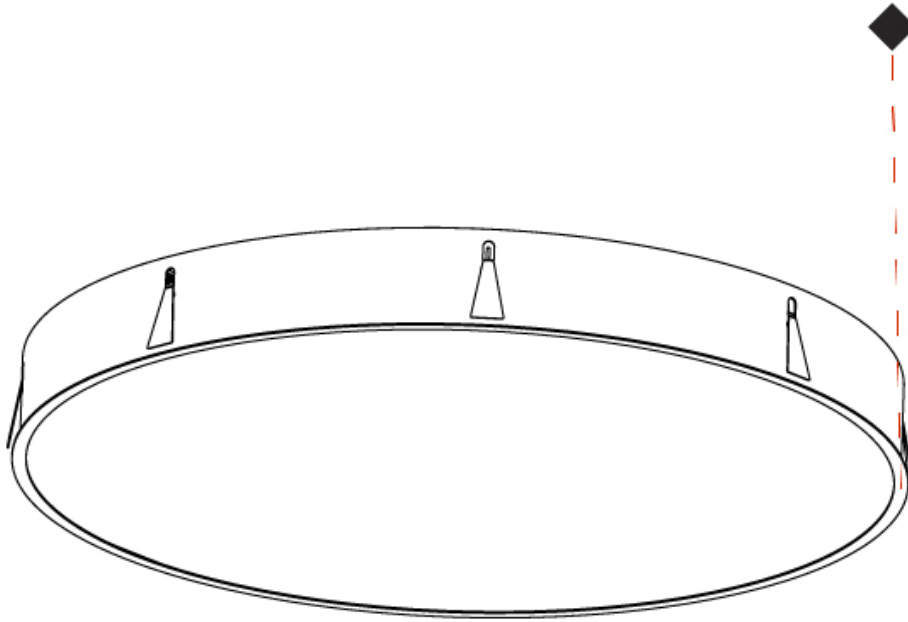

Ø 1270mm 50"

SIGN RECESSED

A37781-

PROJECT

TYPE

SPECIFIER

QUANTITY

DATE