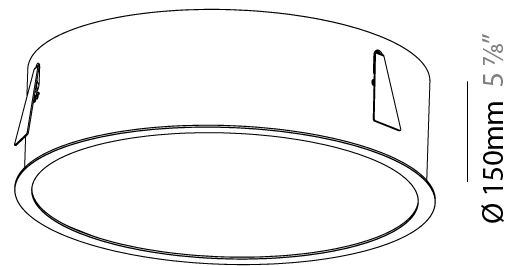

GENERAL

Series: Sign
Brand: Prolicht
Division: Architectural
Mounting Type: Recessed
Mounting Location: Ceiling
Subcategory: Ambient

PHYSICAL

Shape: Round
Diameter (mm): 492
Diameter (in): 19 3/8
Height (mm): 150
Height (in): 5 7/8
Ceiling Thickness (mm): 10 / 12.5 / 15 / 25
Ceiling Thickness (in): 3/8 or 1/2 or 9/16 or 1
Min. Recessing Depth (mm): 160
Min. Recessing Depth (in): 6 5/16
Light Distribution: Direct
Weight (kg): 4.983
Weight (lbs): 10.986
Diffuser: [PMMA - Opal or Micro-Prism](#)
Fixture Finish: [SSR / BKV / CWI / CRY / HAB / UFT / ITA / RUA / FTG / MYG / LOD / PUS / FRO / FUP / KIA / POP / BLS / SPG / MEY / GOH / GUM / CHC / COM / ABZ / JAG / OBR / MOS / ROR](#)
Fixture Material: Extruded Aluminum / Steel
Cut-out Measurements: 480mm / 18 7/8"

ELECTRICAL

Lamp Type: LED (Zhaga Standard)
Input Wattage (W): 35
Total Output Wattage (W): 30
Dimming: [Tri-Mode (Non-Dimming and Phase Dimming (120Vac only) and 0-10V Dimming)](#)
Driver Included: Yes
Driver Location: Integrated
Driver Type: Constant Current - Universal
Driver Class: Class 2
Input Voltage (V): 120 - 277
Constant Current (MA): 500

LED

[Color Temperature (°K): 3000 / 4000](#)
Max. Delivered Lumen (lm): 3090 / 3332 / 3400
CRI: >80 CRI
Efficiency (%): 0.72
Lamp Life (hrs): 50000

OPTICAL

RATINGS AND CERTIFICATIONS

Certified By: Certified for North American Standards
IP rating: IP20

Ø 492mm 19 3/8"