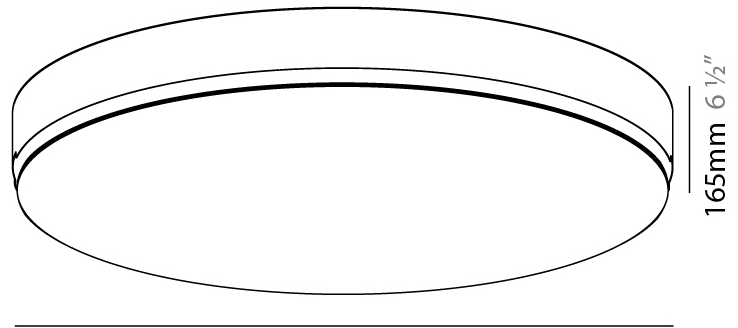

GENERAL

Series: Sign
Brand: Prolicht
Division: Architectural
Mounting Type: Trimless
Mounting Location: Ceiling
Subcategory: Ambient

PHYSICAL

Shape: Round
Diameter (mm): 930
Diameter (in): 36 5/8
Height (mm): 165
Height (in): 6 1/2
Light Distribution: Direct
Weight (kg): 16.1
Weight (lbs): 35.49
Diffuser: PMMA - Opal
Fixture Material: Extruded Aluminum / Steel
Cut-out Measurements: 955mm / 37 5/8"
Upon Request: Unique Sizes Unique Ceiling Thickness Unique Mounting Depth Spot Inserts

ELECTRICAL

Lamp Type: LED (Zhaga Standard)
Input Wattage (W): 129.5
Total Output Wattage (W): 111
[Dimming: Tri-Mode (Non-Dimming and Phase Dimming (120Vac only) and 0-10V Dimming)](#)
Driver Included: Yes
Driver Location: Integrated
Driver Type: Constant Current - Universal
Driver Class: Class 2
Input Voltage (V): 120 - 277
Constant Current (MA): 500

LED

[Color Temperature (°K): 2700 / 3000 / 3500 / 4000](#)
Max. Delivered Lumen (lm): 10779 / 12062 / 12382 / 12842
Nominal Lumen (lm): 14430 / 16148 / 16576 / 17191
CRI: >80 CRI
Efficiency (%): 65% (5mm Perspex)|77%
Lamp Life (hrs): 50000
Upon Request: RGB-W Tunable White Special Color Temperature CRI90

OPTICAL

RATINGS AND CERTIFICATIONS

Certified By: Certified for North American Standards
IP rating: IP20

Ø 930mm 36 5/8"

165mm 6 1/2"