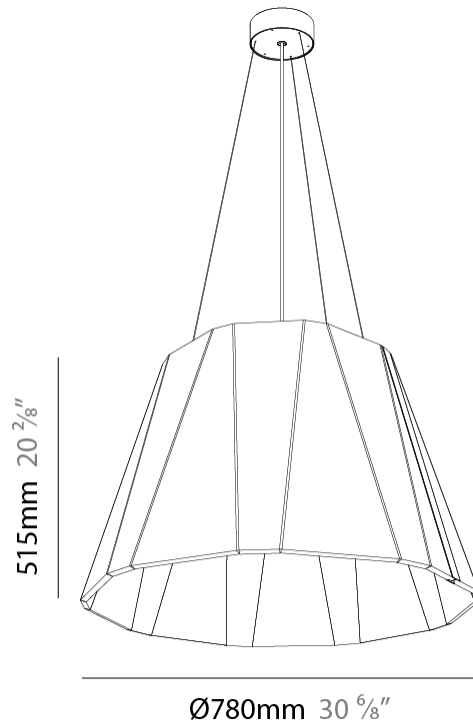

PHYSICAL

Shape: Cone
Diameter (mm): 780
Diameter (in): 30 ¹¹/₁₆
Height (mm): 515
Height (in): 20 ¹/₄
Weight (kg): 8.0
Diffuser: [Clear / Microprism / Clear Microprism](#)
Fixture Finish: [SSR / BKV / CWI / CRY / HAB / UFT / ITA / RUA / FTG / MYG / LOD / PUS / FRO / FUP / KIA / POP / BLS / SPG / MEY / GOH / CHC / COM / ABZ / JAG / OBR / MOS / ROR](#)
Holder Finish: [SSR / BKV / CWI / CRY / HAB / LAG / UFT / ITA / RUA / RUR / MIC / FTG / MYG / TWT / LOD / PUS / FRO / FUP / KIA / POP / BLS / SPG / MEY / GOH / GUM / CHC / COM / ABZ / JAG](#)
Acoustic Finish: [SFW / CYW / SEE / SYN / MTS / PMB / TTN / CYB / STO / DPE / BES / SHB / ARE / ANE / VRD / CRF](#)
Fixture Material: Acoustic
Primary Material: Acoustic
Cable Details: [2000mm/78 3/4" or 6000mm/236 1/4" Cable, - Black, Orange, Red, Transparent and White](#)

ELECTRICAL

Lamp Type: LED
Input Wattage (W): 72
Total Output Wattage (W): 65.4
Dimming: Tri-Mode (Non-Dimming and Phase Dimming (120Vac only) and 0-10V Dimming)
Driver Included: Yes
Driver Location: Integrated
Driver Class: Class 2
Input Voltage (V): 120 - 277
Upon Request: [MATTER Dimming / DALI Dimming (Remote)](#)

LED

Color Temperature (°K): [2700 / 3000 / 3500 / 4000](#)
Max. Delivered Lumen (lm): Max 10297
CRI: >90 CRI
Lamp Life (hrs): 50000

OPTICAL

RATINGS AND CERTIFICATIONS

Certified By: Certified for North American Standards
IP rating: IP20