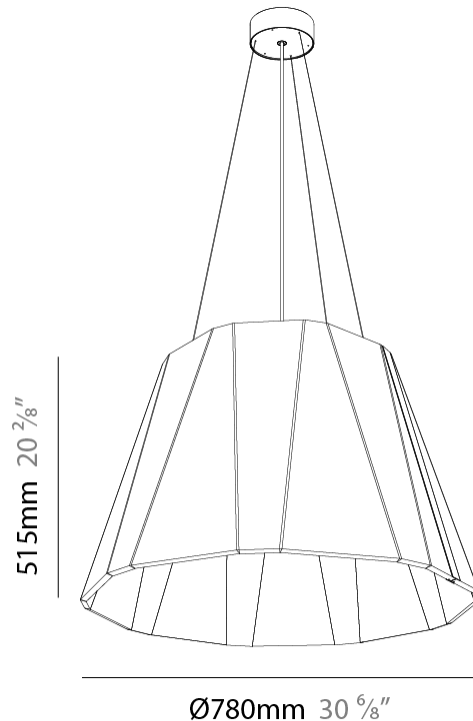

PHYSICAL

Shape: Cone
Diameter (mm): 780
Diameter (in): 30 ¹¹/₁₆
Height (mm): 515
Height (in): 20 ¹/₄
Weight (kg): 8.0

Diffuser: [Clear / Microprism / Clear Microprism](#)
Fixture Finish: [SSR / BKV / CWI / CRY / HAB / UFT / ITA / RUA / FTG / MYG / LOD / PUS / FRO / FUP / KIA / POP / BLS / SPG / MEY / GOH / CHC / COM / ABZ / JAG / OBR / MOS / ROR](#)
Holder Finish: [SSR / BKV / CWI / CRY / HAB / LAG / UFT / ITA / RUA / RUR / MIC / FTG / MYG / TWT / LOD / PUS / FRO / FUP / KIA / POP / BLS / SPG / MEY / GOH / GUM / CHC / COM / ABZ / JAG](#)
Acoustic Finish: [SFW / CYW / SEE / SYN / MTS / PMB / TTN / CYB / STO / DPE / BES / SHB / ARE / ANE / VRD / CRF](#)
Fixture Material: Acoustic
Primary Material: Acoustic
Cable Details: [2000mm/78 3/4" or 6000mm/236 1/4" Cable, - Black, Orange, Red, Transparent and White](#)

ELECTRICAL

Lamp Type: LED
Input Wattage (W): 53
Total Output Wattage (W): 48.2
Dimming: Tri-Mode (Non-Dimming and Phase Dimming (120Vac only) and 0-10V Dimming)
Driver Included: Yes
Driver Location: Integrated
Driver Type: Constant Current - Universal
Driver Class: Class 2
Input Voltage (V): 120 - 277
Upon Request: [MATTER Dimming / DALI Dimming (Remote)](#)

LED

Color Temperature (°K): [2700 / 3000 / 3500 / 4000](#)
Max. Delivered Lumen (lm): Max 7350
CRI: >90 CRI
Lamp Life (hrs): 50000

OPTICAL

RATINGS AND CERTIFICATIONS

Certified By: Certified for North American Standards
IP rating: IP20