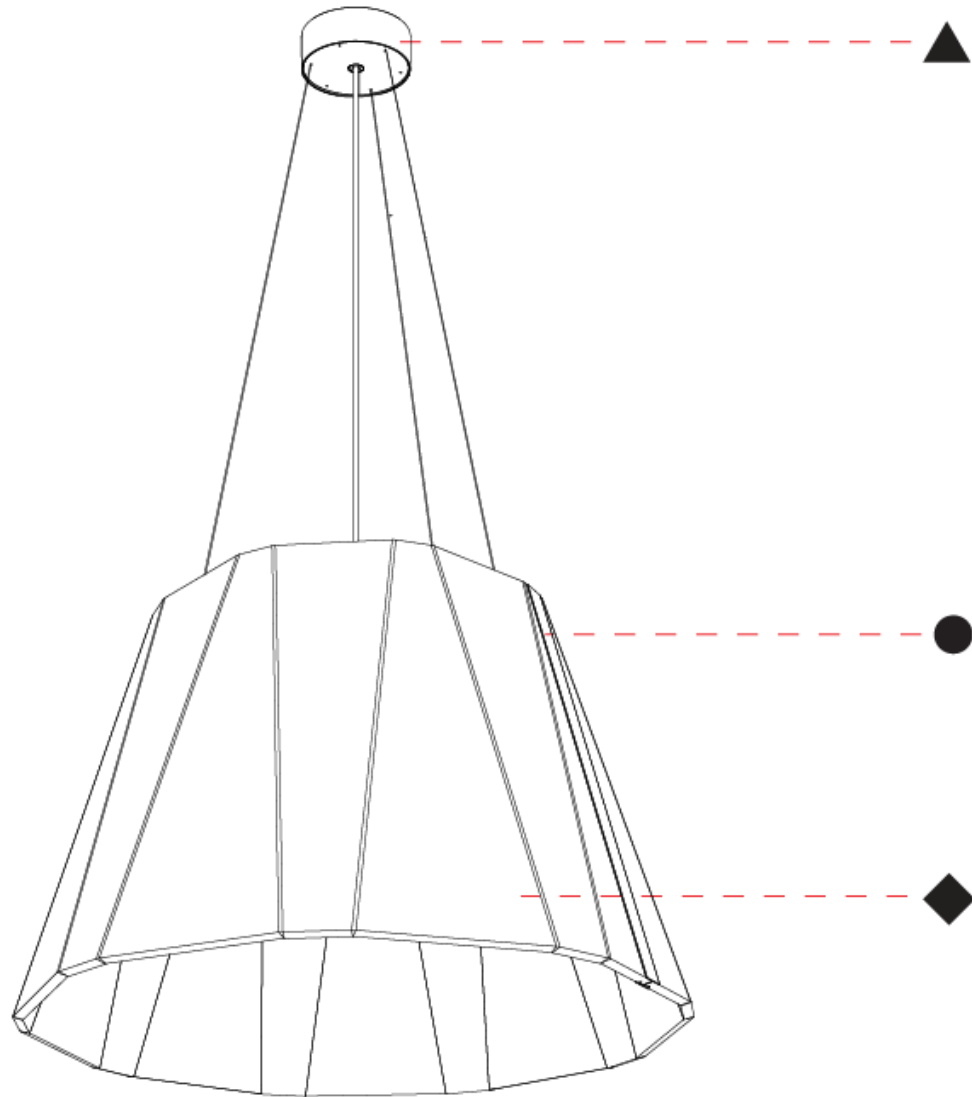

A3001053-

PROJECT	_____
TYPE	_____
SPECIFIER	_____
QUANTITY	_____
DATE	_____

A