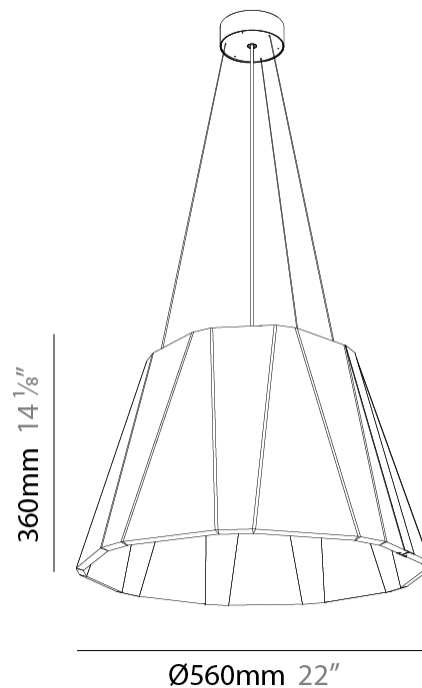

PHYSICAL

Shape: Cone
Diameter (mm): 560
Diameter (in): 22 1/8
Height (mm): 360
Height (in): 14 3/16
Weight (kg): 4.0

Diffuser: [Clear / Microprism / Clear Microprism](#)
Fixture Finish: [SSR / BKV / CWI / CRY / HAB / UFT / ITA / RUA / FTG / MYG / LOD / PUS / FRO / FUP / KIA / POP / BLS / SPG / MEY / GOH / CHC / COM / ABZ / JAG / OBR / MOS / ROR](#)
Holder Finish: [SSR / BKV / CWI / CRY / HAB / LAG / UFT / ITA / RUA / RUR / MIC / FTG / MYG / TWT / LOD / PUS / FRO / FUP / KIA / POP / BLS / SPG / MEY / GOH / GUM / CHC / COM / ABZ / JAG](#)
Acoustic Finish: [SFW / CYW / SEE / SYN / MTS / PMB / TTN / CYB / STO / DPE / BES / SHB / ARE / ANE / VRD / CRF](#)
Fixture Material: Acoustic
Primary Material: Acoustic
Cable Details: [2000mm/78 3/4" or 6000mm/236 1/4" Cable, - Black, Orange, Red, Transparent and White](#)

ELECTRICAL

Lamp Type: LED
Input Wattage (W): 34
Total Output Wattage (W): 30.9
Dimming: Tri-Mode (Non-Dimming and Phase Dimming (120Vac only) and 0-10V Dimming)
Driver Included: Yes
Driver Location: Integrated
Driver Type: Constant Current - Universal
Driver Class: Class 2
Input Voltage (V): 120 - 277
Upon Request: [MATTER Dimming / DALI Dimming (Remote)](#)

LED

Color Temperature (°K): [2700 / 3000 / 3500 / 4000](#)
Max. Delivered Lumen (lm): Max 4654
CRI: >90 CRI
Lamp Life (hrs): 50000

OPTICAL

RATINGS AND CERTIFICATIONS

Certified By: Certified for North American Standards
IP rating: IP20