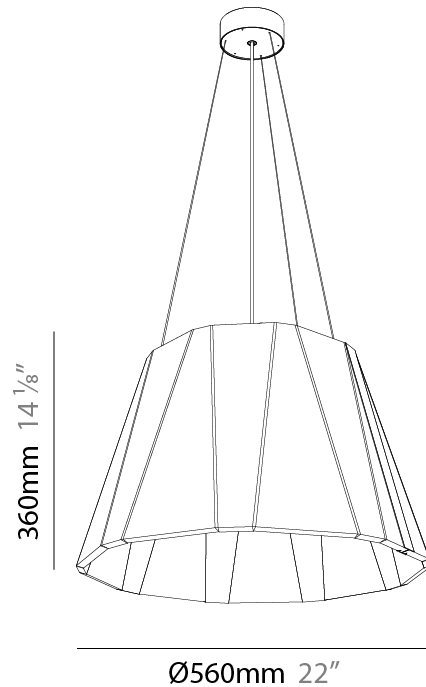

PHYSICAL

Shape: Cone
Diameter (mm): 560
Diameter (in): 22 1/8
Height (mm): 360
Height (in): 14 3/16
Weight (kg): 4.0

Diffuser: [Clear / Microprism / Clear Microprism](#)

Fixture Finish: [SSR / BKV / CWI / CRY / HAB / UFT / ITA / RUA / FTG / MYG / LOD / PUS / FRO / FUP / KIA / POP / BLS / SPG / MEY / GOH / CHC / COM / ABZ / JAG / OBR / MOS / ROR](#)

Holder Finish: [SSR / BKV / CWI / CRY / HAB / LAG / UFT / ITA / RUA / RUR / MIC / FTG / MYG / TWT / LOD / PUS / FRO / FUP / KIA / POP / BLS / SPG / MEY / GOH / GUM / CHC / COM / ABZ / JAG](#)

Acoustic Finish: [SFW / CYW / SEE / SYN / MTS / PMB / TTN / CYB / STO / DPE / BES / SHB / ARE / ANE / VRD / CRF](#)

Fixture Material: Acoustic
Primary Material: Acoustic

Cable Details: [2000mm/78 3/4" or 6000mm/236 1/4" Cable, - Black, Orange, Red, Transparent and White](#)

ELECTRICAL

Lamp Type: LED
Input Wattage (W): 26
Total Output Wattage (W): 23.6
Dimming: Tri-Mode (Non-Dimming and Phase Dimming (120Vac only) and 0-10V Dimming)
Driver Included: Yes
Driver Location: Integrated
Driver Type: Constant Current - Universal
Driver Class: Class 2
Input Voltage (V): 120 - 277
Upon Request: [MATTER Dimming / DALI Dimming (Remote)](#)

LED

Color Temperature (°K): [2700 / 3000 / 3500 / 4000](#)
Max. Delivered Lumen (lm): Max 3555
CRI: >90 CRI
Lamp Life (hrs): 50000

OPTICAL

RATINGS AND CERTIFICATIONS

Certified By: Certified for North American Standards
IP rating: IP20