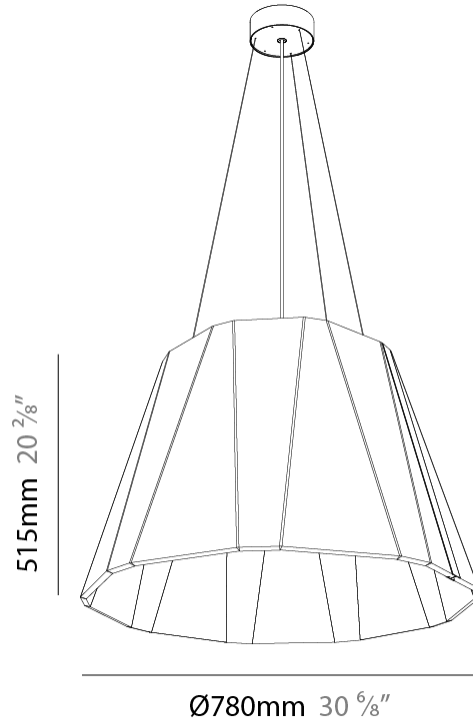

GENERAL

Series: Silenzz
Partner: Prolicht
Division: Architectural
Installation: Suspension
Product Type: Acoustic
Mounting Location: Ceiling
Light Distribution: Direct / Indirect

PHYSICAL

Shape: Cone
Diameter (mm): 780
Diameter (in): 30 ¹¹/₁₆
Height (mm): 515
Height (in): 20 ¹/₄
Weight (kg): 8.0

Diffuser: [Clear / Microprism / Clear Microprism](#)
Fixture Finish: [SSR / BKV / CWI / CRY / HAB / UFT / ITA / RUA / FTG / MYG / LOD / PUS / FRO / FUP / KIA / POP / BLS / SPG / MEY / GOH / CHC / COM / ABZ / JAG / OBR / MOS / ROR](#)
Holder Finish: [SSR / BKV / CWI / CRY / HAB / LAG / UFT / ITA / RUA / RUR / MIC / FTG / MYG / TWT / LOD / PUS / FRO / FUP / KIA / POP / BLS / SPG / MEY / GOH / GUM / CHC / COM / ABZ / JAG](#)
Acoustic Finish: [SFW / CYW / SEE / SYN / MTS / PMB / TTN / CYB / STO / DPE / BES / SHB / ARE / ANE / VRD / CRF](#)
Fixture Material: Acoustic
Primary Material: Acoustic
Cable Details: [2000mm/78 3/4" or 6000mm/236 1/4" Cable, - Black, Orange, Red, Transparent and White](#)

ELECTRICAL

Lamp Type: LED
Input Wattage (W): 72
Total Output Wattage (W): 65.4
Dimming: [Non-dimmable / MATTER Dimming](#)
Driver Included: Yes
Driver Location: Integrated
Driver Class: Class 2
Input Voltage (V): 120 - 277
Upon Request: [0-10V Dimming / Phase Dimming / DALI Dimming](#)

LED

Color Temperature (°K): [2700 / 3000 / 3500 / 4000](#)
Max. Delivered Lumen (lm): Max 10297
CRI: >90 CRI
Lamp Life (hrs): 50000

OPTICAL

RATINGS AND CERTIFICATIONS

Certified By: Certified for North American Standards
IP rating: IP20