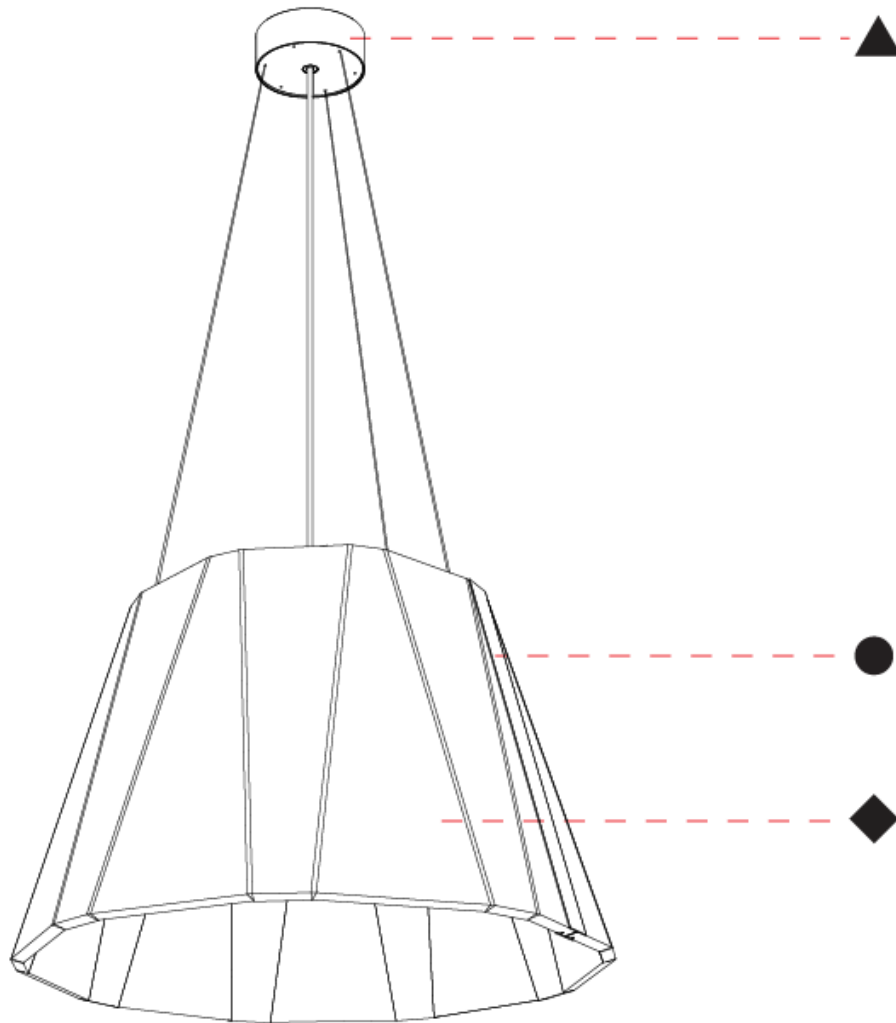

SILENZZ SUSPENSION

A3001051-

PROJECT	_____
TYPE	_____
SPECIFIER	_____
QUANTITY	_____
DATE	_____

A