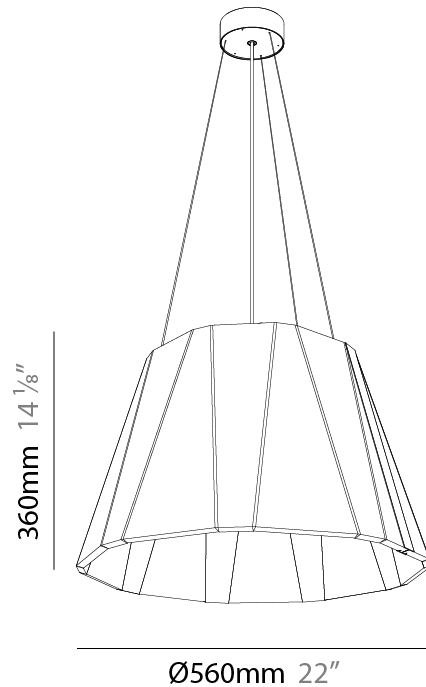

PHYSICAL

Shape: Cone
Diameter (mm): 560
Diameter (in): 22 1/8
Height (mm): 360
Height (in): 14 3/16
Weight (kg): 4.0
Diffuser: [Clear / Microprism / Clear Microprism](#)
Fixture Finish: [SSR / BKV / CWI / CRY / HAB / UFT / ITA / RUA / FTG / MYG / LOD / PUS / FRO / FUP / KIA / POP / BLS / SPG / MEY / GOH / CHC / COM / ABZ / JAG / OBR / MOS / ROR](#)
Holder Finish: [SSR / BKV / CWI / CRY / HAB / LAG / UFT / ITA / RUA / RUR / MIC / FTG / MYG / TWT / LOD / PUS / FRO / FUP / KIA / POP / BLS / SPG / MEY / GOH / GUM / CHC / COM / ABZ / JAG](#)
Acoustic Finish: [SFW / CYW / SEE / SYN / MTS / PMB / TTN / CYB / STO / DPE / BES / SHB / ARE / ANE / VRD / CRF](#)
Fixture Material: Acoustic
Primary Material: Acoustic
Cable Details: [2000mm/78 3/4" or 6000mm/236 1/4" Cable, - Black, Orange, Red, Transparent and White](#)

ELECTRICAL

Lamp Type: LED
Input Wattage (W): 26
Total Output Wattage (W): 23.6
Dimming: [Non-dimmable / MATTER Dimming](#)
Driver Included: Yes
Driver Location: Integrated
Driver Type: Constant Current - Universal
Driver Class: Class 2
Input Voltage (V): 120 - 277
Upon Request: [0-10V Dimming / Phase Dimming / DALI Dimming](#)

LED

Color Temperature (°K): [2700 / 3000 / 3500 / 4000](#)
Max. Delivered Lumen (lm): Max 3555
CRI: >90 CRI
Lamp Life (hrs): 50000

OPTICAL

RATINGS AND CERTIFICATIONS

Certified By: Certified for North American Standards
IP rating: IP20