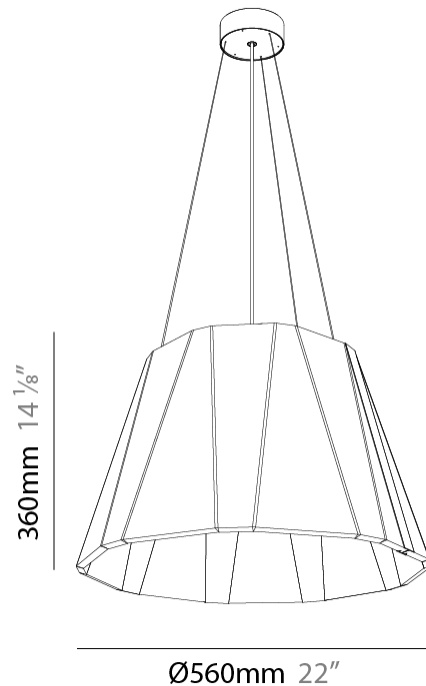

PHYSICAL

Shape: Cone
Diameter (mm): 560
Diameter (in): 22 1/8
Height (mm): 360
Height (in): 14 3/16
Weight (kg): 4.0

Diffuser: [Clear / Microprism / Clear Microprism](#)
Fixture Finish: [SSR / BKV / CWI / CRY / HAB / UFT / ITA / RUA / FTG / MYG / LOD / PUS / FRO / FUP / KIA / POP / BLS / SPG / MEY / GOH / CHC / COM / ABZ / JAG / OBR / MOS / ROR](#)
Holder Finish: [SSR / BKV / CWI / CRY / HAB / LAG / UFT / ITA / RUA / RUR / MIC / FTG / MYG / TWT / LOD / PUS / FRO / FUP / KIA / POP / BLS / SPG / MEY / GOH / GUM / CHC / COM / ABZ / JAG](#)
Acoustic Finish: [SFW / CYW / SEE / SYN / MTS / PMB / TTN / CYB / STO / DPE / BES / SHB / ARE / ANE / VRD / CRF](#)
Fixture Material: Acoustic
Primary Material: Acoustic
Cable Details: [2000mm/78 3/4" or 6000mm/236 1/4" Cable, - Black, Orange, Red, Transparent and White](#)

ELECTRICAL

Lamp Type: LED
Input Wattage (W): 34
Total Output Wattage (W): 30.9
Dimming: [Non-dimmable / MATTER Dimming](#)
Driver Included: Yes
Driver Location: Integrated
Driver Type: Constant Current - Universal
Driver Class: Class 2
Input Voltage (V): 120 - 277
Upon Request: [0-10V Dimming / Phase Dimming / DALI Dimming](#)

LED

Color Temperature (°K): [2700 / 3000 / 3500 / 4000](#)
Max. Delivered Lumen (lm): Max 4654
CRI: >90 CRI
Lamp Life (hrs): 50000

OPTICAL

RATINGS AND CERTIFICATIONS

Certified By: Certified for North American Standards
IP rating: IP20