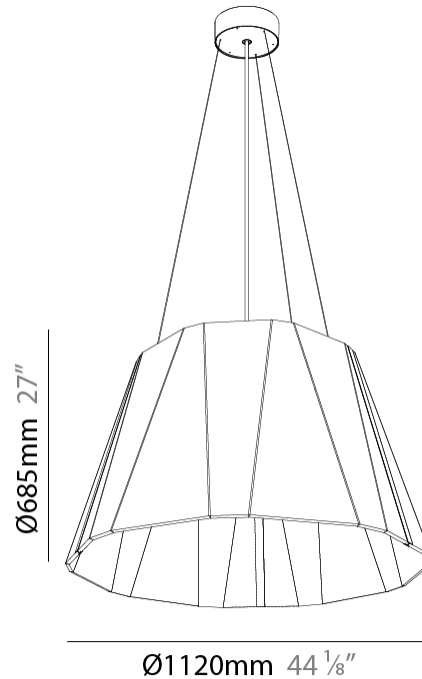

PHYSICAL

Shape: Cone
Diameter (mm): 1120
Diameter (in): 44 1/8
Height (mm): 685
Height (in): 27
Weight (kg): 14.5
Diffuser: Clear / Microprism / Clear Microprism
Fixture Finish: SSR / BKV / CWI / CRY / HAB / UFT / ITA / RUA / FTG / MYG / LOD / PUS / FRO / FUP / KIA / POP / BLS / SPG / MEY / GOH / CHC / COM / ABZ / JAG / OBR / MOS / ROR
Holder Finish: SSR / BKV / CWI / CRY / HAB / LAG / UFT / ITA / RUA / RUR / MIC / FTG / MYG / TWT / LOD / PUS / FRO / FUP / KIA / POP / BLS / SPG / MEY / GOH / GUM / CHC / COM / ABZ / JAG
Acoustic Finish: SFW / CYW / SEE / SYN / MTS / PMB / TTN / CYB / STO / DPE / BES / SHB / ARE / ANE / VRD / CRF
Fixture Material: Acoustic
Primary Material: Acoustic
Cable Details: 2000mm/78 3/4" or 6000mm/236 1/4" Cable, - Black, Orange, Red, Transparent and White

ELECTRICAL

Lamp Type: LED
Input Wattage (W): 89
Total Output Wattage (W): 80.9
Dimming: Non-dimmable / MATTER Dimming
Driver Included: Yes
Driver Location: Integrated
Driver Type: Constant Current - Universal
Driver Class: Class 2
Input Voltage (V): 120 - 277
Upon Request: 0-10V Dimming / Phase Dimming / DALI Dimming

LED

Color Temperature (°K): 2700 / 3000 / 3500 / 4000
Max. Delivered Lumen (lm): Max 12252
CRI: >90 CRI
Lamp Life (hrs): 50000

OPTICAL

RATINGS AND CERTIFICATIONS

Certified By: Certified for North American Standards
IP rating: IP20