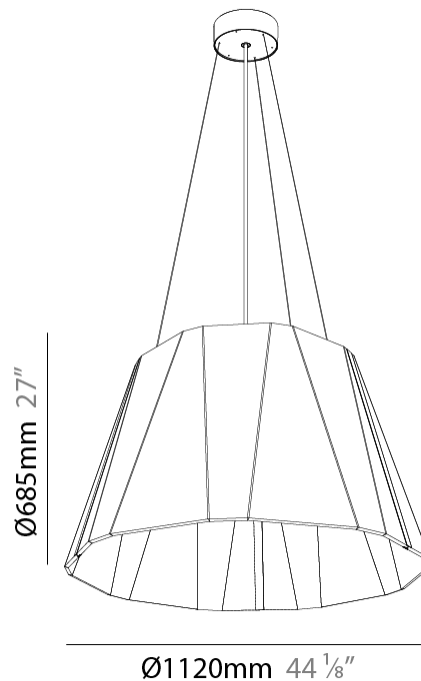

GENERAL

Series: Silenzz
Partner: Prolicht
Division: Architectural
Installation: Suspension
Product Type: Acoustic
Mounting Location: Ceiling
Light Distribution: Direct / Indirect

PHYSICAL

Shape: Cone
Diameter (mm): 1120
Diameter (in): 44 1/8
Height (mm): 685
Height (in): 26 15/16
Weight (kg): 14.5

Diffuser: [Clear / Microprism / Clear Microprism](#)
Fixture Finish: [SSR / BKV / CWI / CRY / HAB / UFT / ITA / RUA / FTG / MYG / LOD / PUS / FRO / FUP / KIA / POP / BLS / SPG / MEY / GOH / CHC / COM / ABZ / JAG / OBR / MOS / ROR](#)
Holder Finish: [SSR / BKV / CWI / CRY / HAB / LAG / UFT / ITA / RUA / RUR / MIC / FTG / MYG / TWT / LOD / PUS / FRO / FUP / KIA / POP / BLS / SPG / MEY / GOH / GUM / CHC / COM / ABZ / JAG](#)
Acoustic Finish: [SFW / CYW / SEE / SYN / MTS / PMB / TTN / CYB / STO / DPE / BES / SHB / ARE / ANE / VRD / CRF](#)
Fixture Material: Acoustic
Primary Material: Acoustic
Cable Details: 2000mm/78 3/4" or 6000mm/236 1/4" Cable, - Black, Orange, Red, Transparent and White

ELECTRICAL

Lamp Type: LED
Input Wattage (W): 125
Total Output Wattage (W): 113.6
Dimming: [Non-dimmable / MATTER Dimming](#)
Driver Included: Yes
Driver Location: Integrated
Driver Class: Class 2
Input Voltage (V): 120 - 277
Upon Request: [0-10V Dimming / Phase Dimming / DALI Dimming](#)

LED

Color Temperature (°K): [2700 / 3000 / 3500 / 4000](#)
Max. Delivered Lumen (lm): Max 17980
CRI: >90 CRI
Lamp Life (hrs): 50000

OPTICAL

RATINGS AND CERTIFICATIONS

Certified By: Certified for North American Standards
IP rating: IP20