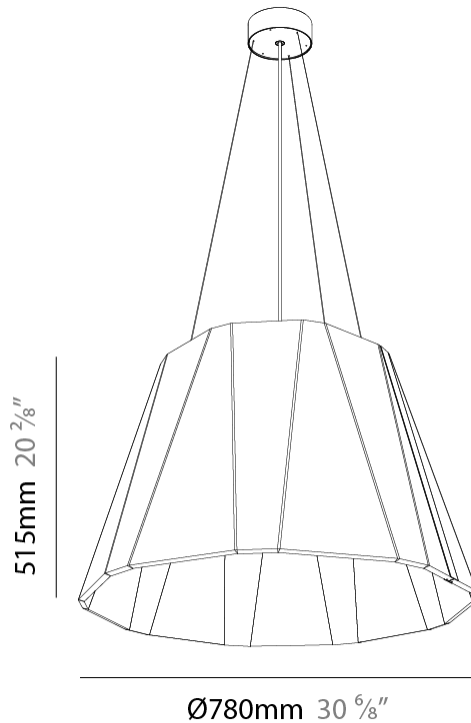

PHYSICAL

Shape: Cone
Diameter (mm): 780
Diameter (in): 30 ¹¹/₁₆
Height (mm): 515
Height (in): 20 ¹/₄
Weight (kg): 8.0

Diffuser: [Clear / Microprism / Clear Microprism](#)
Fixture Finish: [SSR / BKV / CWI / CRY / HAB / UFT / ITA / RUA / FTG / MYG / LOD / PUS / FRO / FUP / KIA / POP / BLS / SPG / MEY / GOH / CHC / COM / ABZ / JAG / OBR / MOS / ROR](#)
Holder Finish: [SSR / BKV / CWI / CRY / HAB / LAG / UFT / ITA / RUA / RUR / MIC / FTG / MYG / TWT / LOD / PUS / FRO / FUP / KIA / POP / BLS / SPG / MEY / GOH / GUM / CHC / COM / ABZ / JAG](#)
Acoustic Finish: [SFW / CYW / SEE / SYN / MTS / PMB / TTN / CYB / STO / DPE / BES / SHB / ARE / ANE / VRD / CRF](#)
Fixture Material: Acoustic
Primary Material: Acoustic
Cable Details: 2000mm/78 3/4" or 6000mm/236 1/4" Cable, - Black, Orange, Red, Transparent and White

ELECTRICAL

Lamp Type: LED
Input Wattage (W): 53
Total Output Wattage (W): 48.2
Dimming: [Non-dimmable / MATTER Dimming](#)
Driver Included: Yes
Driver Location: Integrated
Driver Type: Constant Current - Universal
Driver Class: Class 2
Input Voltage (V): 120 - 277
Upon Request: [0-10V Dimming / Phase Dimming / DALI Dimming](#)

LED

Color Temperature (°K): [2700 / 3000 / 3500 / 4000](#)
Max. Delivered Lumen (lm): Max 7350
CRI: >90 CRI
Lamp Life (hrs): 50000

OPTICAL

RATINGS AND CERTIFICATIONS

Certified By: Certified for North American Standards
IP rating: IP20