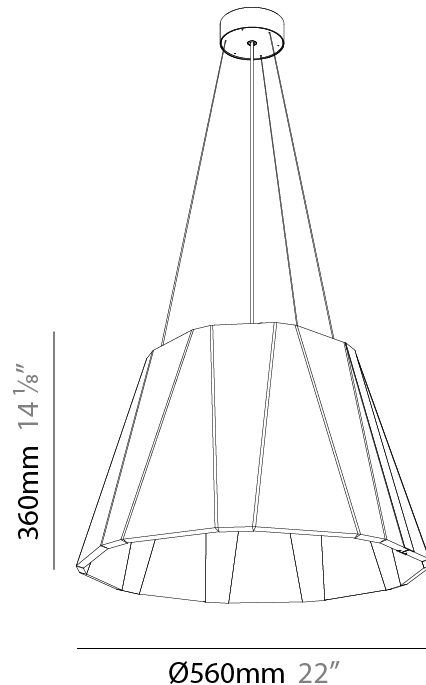

PHYSICAL

Shape: Cone
Diameter (mm): 560
Diameter (in): 22 1/8
Height (mm): 360
Height (in): 14 3/16
Weight (kg): 4.0

Diffuser: [Clear / Microprism / Clear Microprism](#)
Fixture Finish: [SSR / BKV / CWI / CRY / HAB / UFT / ITA / RUA / FTG / MYG / LOD / PUS / FRO / FUP / KIA / POP / BLS / SPG / MEY / GOH / CHC / COM / ABZ / JAG / OBR / MOS / ROR](#)
Holder Finish: [SSR / BKV / CWI / CRY / HAB / LAG / UFT / ITA / RUA / RUR / MIC / FTG / MYG / TWT / LOD / PUS / FRO / FUP / KIA / POP / BLS / SPG / MEY / GOH / GUM / CHC / COM / ABZ / JAG](#)
Acoustic Finish: [SFW / CYW / SEE / SYN / MTS / PMB / TTN / CYB / STO / DPE / BES / SHB / ARE / ANE / VRD / CRF](#)
Fixture Material: Acoustic
Primary Material: Acoustic
Cable Details: [2000mm/78 3/4" or 6000mm/236 1/4" Cable, - Black, Orange, Red, Transparent and White](#)

ELECTRICAL

Lamp Type: LED
Input Wattage (W): 26
Total Output Wattage (W): 23.6
Dimming: Tri-Mode (Non-Dimming and Phase Dimming (120Vac only) and 0-10V Dimming)
Driver Included: Yes
Driver Location: Integrated
Driver Type: Constant Current - Universal
Driver Class: Class 2
Input Voltage (V): 120 - 277
Upon Request: [MATTER Dimming / DALI Dimming (Remote)](#)

LED

Color Temperature (°K): [2700 / 3000 / 3500 / 4000](#)
Max. Delivered Lumen (lm): Max 3555
CRI: >90 CRI
Lamp Life (hrs): 50000

OPTICAL

RATINGS AND CERTIFICATIONS

Certified By: Certified for North American Standards
IP rating: IP20