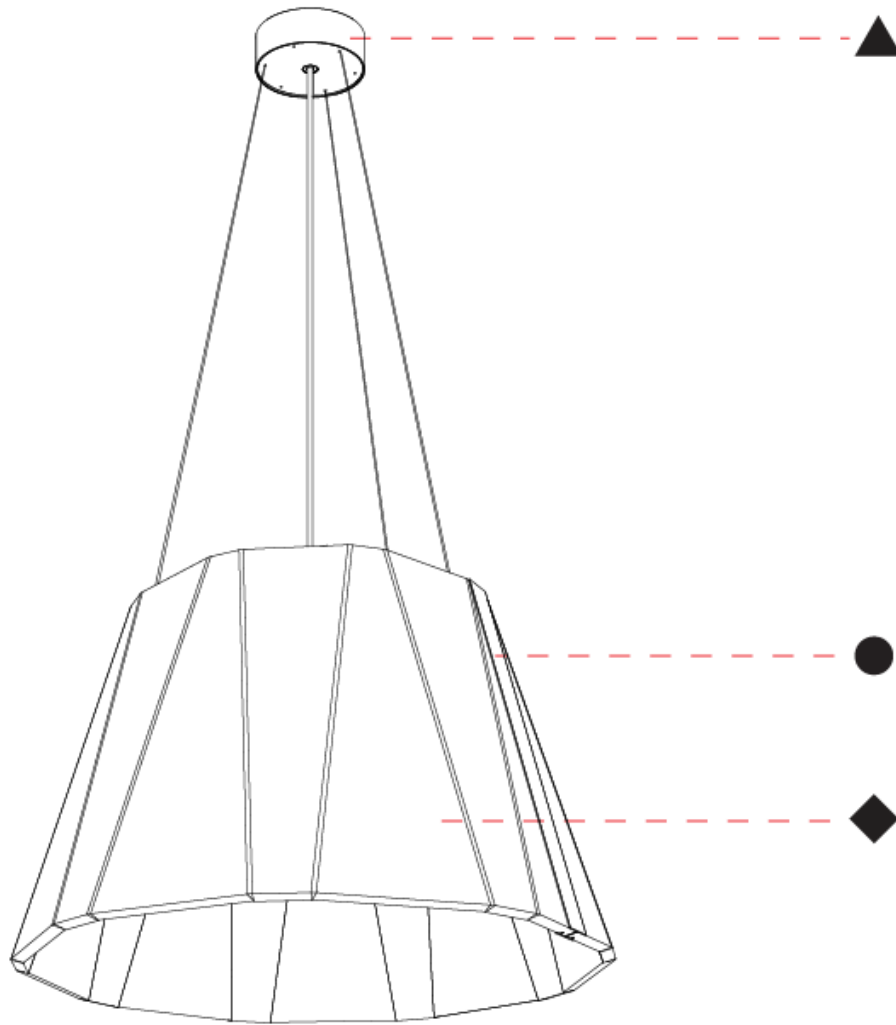

A3001052-

PROJECT	_____
TYPE	_____
SPECIFIER	_____
QUANTITY	_____
DATE	_____

A