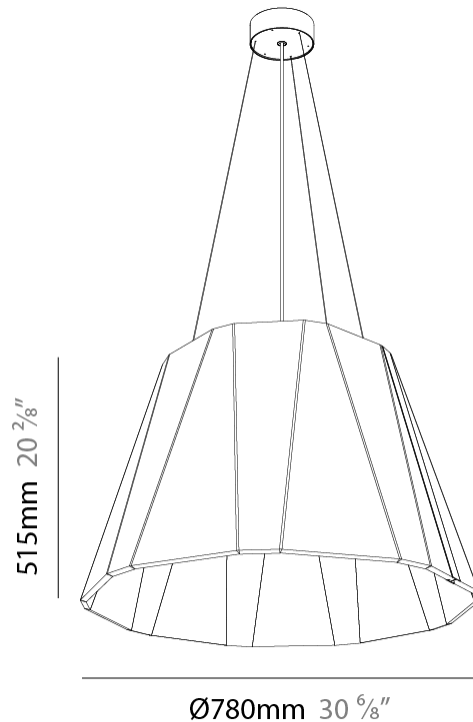

PHYSICAL

Shape: Cone
Diameter (mm): 780
Diameter (in): 30 ¹¹/₁₆
Height (mm): 515
Height (in): 20 ¹/₄
Weight (kg): 8.0

Diffuser: [Clear / Microprism / Clear Microprism](#)
Fixture Finish: [SSR / BKV / CWI / CRY / HAB / UFT / ITA / RUA / FTG / MYG / LOD / PUS / FRO / FUP / KIA / POP / BLS / SPG / MEY / GOH / CHC / COM / ABZ / JAG / OBR / MOS / ROR](#)
Holder Finish: [SSR / BKV / CWI / CRY / HAB / LAG / UFT / ITA / RUA / RUR / MIC / FTG / MYG / TWT / LOD / PUS / FRO / FUP / KIA / POP / BLS / SPG / MEY / GOH / GUM / CHC / COM / ABZ / JAG](#)
Acoustic Finish: [SFW / CYW / SEE / SYN / MTS / PMB / TTN / CYB / STO / DPE / BES / SHB / ARE / ANE / VRD / CRF](#)
Fixture Material: Acoustic
Primary Material: Acoustic
Cable Details: [2000mm/78 3/4" or 6000mm/236 1/4" Cable, - Black, Orange, Red, Transparent and White](#)

ELECTRICAL

Lamp Type: LED
Input Wattage (W): 72
Total Output Wattage (W): 65.4
Dimming: Tri-Mode (Non-Dimming and Phase Dimming (120Vac only) and 0-10V Dimming)
Driver Included: Yes
Driver Location: Integrated
Driver Class: Class 2
Input Voltage (V): 120 - 277
Upon Request: [MATTER Dimming / DALI Dimming (Remote)](#)

LED

Color Temperature (°K): [2700 / 3000 / 3500 / 4000](#)
Max. Delivered Lumen (lm): Max 10297
CRI: >90 CRI
Lamp Life (hrs): 50000

OPTICAL

RATINGS AND CERTIFICATIONS

Certified By: Certified for North American Standards
IP rating: IP20