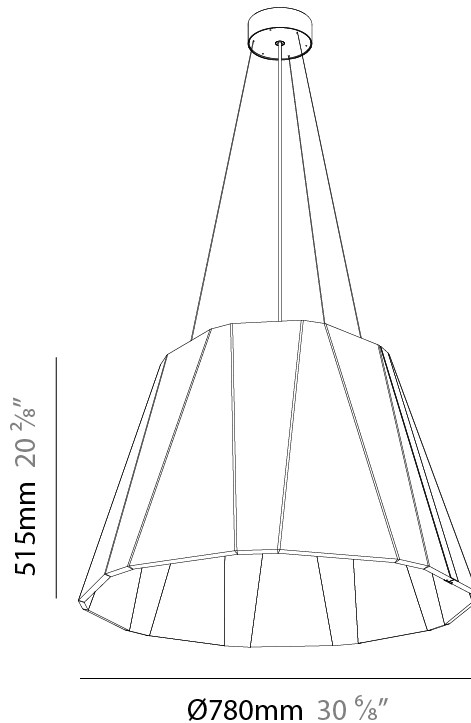

PHYSICAL

Shape: Cone
Diameter (mm): 780
Diameter (in): 30 ¹¹/₁₆
Height (mm): 515
Height (in): 20 ¹/₄
Weight (kg): 8.0

Diffuser: [Clear / Microprism / Clear Microprism](#)
Fixture Finish: [SSR / BKV / CWI / CRY / HAB / UFT / ITA / RUA / FTG / MYG / LOD / PUS / FRO / FUP / KIA / POP / BLS / SPG / MEY / GOH / CHC / COM / ABZ / JAG / OBR / MOS / ROR](#)
Holder Finish: [SSR / BKV / CWI / CRY / HAB / LAG / UFT / ITA / RUA / RUR / MIC / FTG / MYG / TWT / LOD / PUS / FRO / FUP / KIA / POP / BLS / SPG / MEY / GOH / GUM / CHC / COM / ABZ / JAG](#)
Acoustic Finish: [SFW / CYW / SEE / SYN / MTS / PMB / TTN / CYB / STO / DPE / BES / SHB / ARE / ANE / VRD / CRF](#)
Fixture Material: Acoustic
Primary Material: Acoustic
Cable Details: [2000mm/78 3/4" or 6000mm/236 1/4" Cable, - Black, Orange, Red, Transparent and White](#)

ELECTRICAL

Lamp Type: LED
Input Wattage (W): 53
Total Output Wattage (W): 48.2
Dimming: Tri-Mode (Non-Dimming and Phase Dimming (120Vac only) and 0-10V Dimming)
Driver Included: Yes
Driver Location: Integrated
Driver Type: Constant Current - Universal
Driver Class: Class 2
Input Voltage (V): 120 - 277
Upon Request: [MATTER Dimming / DALI Dimming (Remote)](#)

LED

Color Temperature (°K): [2700 / 3000 / 3500 / 4000](#)
Max. Delivered Lumen (lm): Max 7350
CRI: >90 CRI
Lamp Life (hrs): 50000

OPTICAL

RATINGS AND CERTIFICATIONS

Certified By: Certified for North American Standards
IP rating: IP20