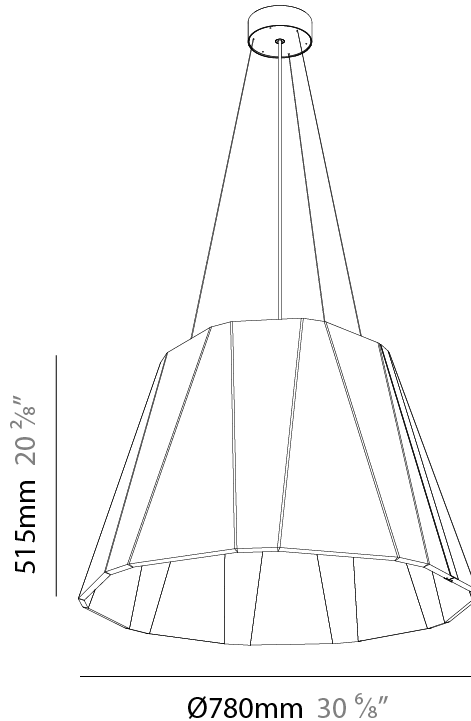

PHYSICAL

Shape: Cone
Diameter (mm): 780
Diameter (in): 30 ¹¹/₁₆
Height (mm): 515
Height (in): 20 ¹/₄
Weight (kg): 8.0
Diffuser: [Clear / Microprism / Clear Microprism](#)
Fixture Finish: [SSR / BKV / CWI / CRY / HAB / UFT / ITA / RUA / FTG / MYG / LOD / PUS / FRO / FUP / KIA / POP / BLS / SPG / MEY / GOH / CHC / COM / ABZ / JAG / OBR / MOS / ROR](#)
Holder Finish: [SSR / BKV / CWI / CRY / HAB / LAG / UFT / ITA / RUA / RUR / MIC / FTG / MYG / TWT / LOD / PUS / FRO / FUP / KIA / POP / BLS / SPG / MEY / GOH / GUM / CHC / COM / ABZ / JAG](#)
Acoustic Finish: [SFW / CYW / SEE / SYN / MTS / PMB / TTN / CYB / STO / DPE / BES / SHB / ARE / ANE / VRD / CRF](#)
Fixture Material: Acoustic
Primary Material: Acoustic
Cable Details: [2000mm/78 3/4" or 6000mm/236 1/4" Cable, - Black, Orange, Red, Transparent and White](#)

ELECTRICAL

Lamp Type: LED
Input Wattage (W): 53
Total Output Wattage (W): 48.2
Dimming: Tri-Mode (Non-Dimming and Phase Dimming (120Vac only) and 0-10V Dimming)
Driver Included: Yes
Driver Location: Integrated
Driver Type: Constant Current - Universal
Driver Class: Class 2
Input Voltage (V): 120 - 277
Upon Request: [MATTER Dimming / DALI Dimming (Remote)](#)

LED

Color Temperature (°K): [2700 / 3000 / 3500 / 4000](#)
Max. Delivered Lumen (lm): Max 7350
CRI: >90 CRI
Lamp Life (hrs): 50000

OPTICAL

RATINGS AND CERTIFICATIONS

Certified By: Certified for North American Standards
IP rating: IP20