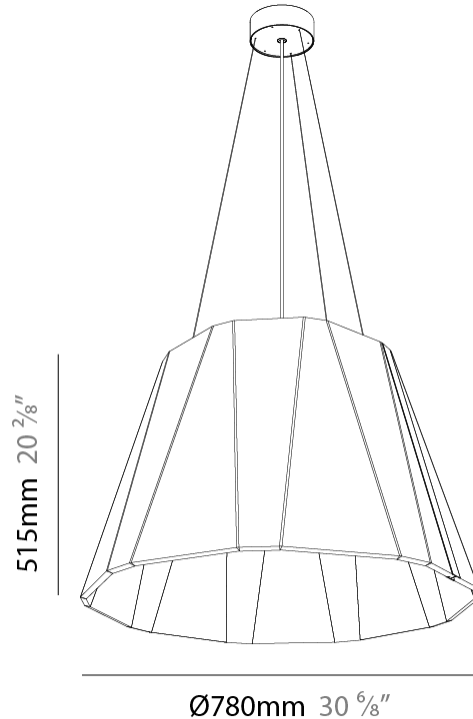

PHYSICAL

Shape: Cone
Diameter (mm): 780
Diameter (in): 30 ¹¹/₁₆
Height (mm): 515
Height (in): 20 ¹/₄
Weight (kg): 8.0

Diffuser: [Clear / Microprism / Clear Microprism](#)
Fixture Finish: [SSR / BKV / CWI / CRY / HAB / UFT / ITA / RUA / FTG / MYG / LOD / PUS / FRO / FUP / KIA / POP / BLS / SPG / MEY / GOH / CHC / COM / ABZ / JAG / OBR / MOS / ROR](#)
Holder Finish: [SSR / BKV / CWI / CRY / HAB / LAG / UFT / ITA / RUA / RUR / MIC / FTG / MYG / TWT / LOD / PUS / FRO / FUP / KIA / POP / BLS / SPG / MEY / GOH / GUM / CHC / COM / ABZ / JAG](#)
Acoustic Finish: [SFW / CYW / SEE / SYN / MTS / PMB / TTN / CYB / STO / DPE / BES / SHB / ARE / ANE / VRD / CRF](#)
Fixture Material: Acoustic
Primary Material: Acoustic
Cable Details: 2000mm/78 3/4" or 6000mm/236 1/4" Cable, - Black, Orange, Red, Transparent and White

ELECTRICAL

Lamp Type: LED
Input Wattage (W): 72
Total Output Wattage (W): 65.4
Dimming: Tri-Mode (Non-Dimming and Phase Dimming (120Vac only) and 0-10V Dimming)
Driver Included: Yes
Driver Location: Integrated
Driver Class: Class 2
Input Voltage (V): 120 - 277
Upon Request: MATTER Dimming / DALI Dimming (Remote)

LED

Color Temperature (°K): [2700 / 3000 / 3500 / 4000](#)
Max. Delivered Lumen (lm): Max 10297
CRI: >90 CRI
Lamp Life (hrs): 50000

OPTICAL

RATINGS AND CERTIFICATIONS

Certified By: Certified for North American Standards
IP rating: IP20