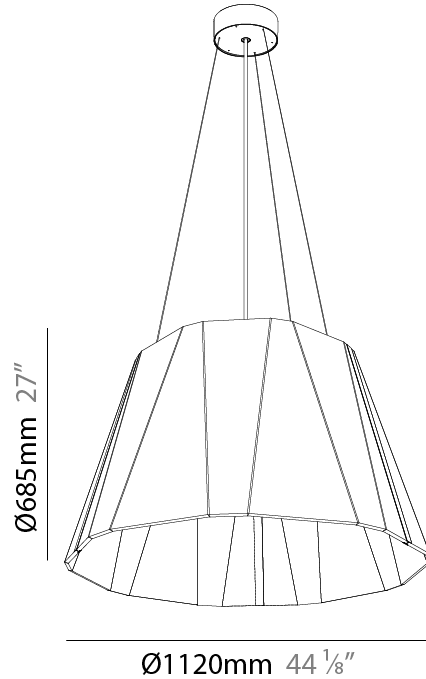

PHYSICAL

Shape: Cone
Diameter (mm): 1120
Diameter (in): 44 1/8
Height (mm): 685
Height (in): 27
Weight (kg): 14.5
Diffuser: Clear / Microprism / Clear Microprism
Fixture Finish: SSR / BKV / CWI / CRY / HAB / UFT / ITA / RUA / FTG / MYG / LOD / PUS / FRO / FUP / KIA / POP / BLS / SPG / MEY / GOH / CHC / COM / ABZ / JAG / OBR / MOS / ROR
Holder Finish: SSR / BKV / CWI / CRY / HAB / LAG / UFT / ITA / RUA / RUR / MIC / FTG / MYG / TWT / LOD / PUS / FRO / FUP / KIA / POP / BLS / SPG / MEY / GOH / GUM / CHC / COM / ABZ / JAG
Acoustic Finish: SFW / CYW / SEE / SYN / MTS / PMB / TTN / CYB / STO / DPE / BES / SHB / ARE / ANE / VRD / CRF
Fixture Material: Acoustic
Primary Material: Acoustic
Cable Details: 2000mm/78 3/4" or 6000mm/236 1/4" Cable, - Black, Orange, Red, Transparent and White

ELECTRICAL

Lamp Type: LED
Input Wattage (W): 89
Total Output Wattage (W): 80.9
Dimming: Tri-Mode (Non-Dimming and Phase Dimming (120Vac only) and 0-10V Dimming)
Driver Included: Yes
Driver Location: Integrated
Driver Type: Constant Current - Universal
Driver Class: Class 2
Input Voltage (V): 120 - 277
Upon Request: MATTER Dimming / DALI Dimming (Remote)

LED

Color Temperature (°K): 2700 / 3000 / 3500 / 4000
Max. Delivered Lumen (lm): Max 12252
CRI: >90 CRI
Lamp Life (hrs): 50000

OPTICAL

RATINGS AND CERTIFICATIONS

Certified By: Certified for North American Standards
IP rating: IP20