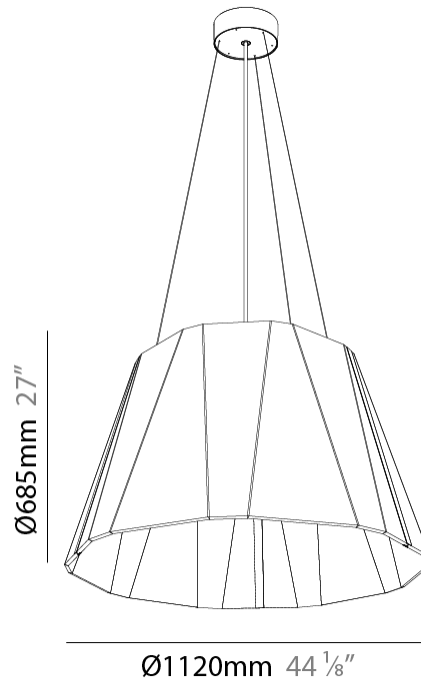

PHYSICAL

Shape: Cone
Diameter (mm): 1120
Diameter (in): 44 1/8
Height (mm): 685
Height (in): 26 15/16
Weight (kg): 14.5

Diffuser: [Clear / Microprism / Clear Microprism](#)
Fixture Finish: [SSR / BKV / CWI / CRY / HAB / UFT / ITA / RUA / FTG / MYG / LOD / PUS / FRO / FUP / KIA / POP / BLS / SPG / MEY / GOH / CHC / COM / ABZ / JAG / OBR / MOS / ROR](#)
Holder Finish: [SSR / BKV / CWI / CRY / HAB / LAG / UFT / ITA / RUA / RUR / MIC / FTG / MYG / TWT / LOD / PUS / FRO / FUP / KIA / POP / BLS / SPG / MEY / GOH / GUM / CHC / COM / ABZ / JAG](#)
Acoustic Finish: [SFW / CYW / SEE / SYN / MTS / PMB / TTN / CYB / STO / DPE / BES / SHB / ARE / ANE / VRD / CRF](#)
Fixture Material: Acoustic
Primary Material: Acoustic
Cable Details: [2000mm/78 3/4" or 6000mm/236 1/4" Cable, - Black, Orange, Red, Transparent and White](#)

ELECTRICAL

Lamp Type: LED
Input Wattage (W): 125
Total Output Wattage (W): 113.6
Dimming: Tri-Mode (Non-Dimming and Phase Dimming (120Vac only) and 0-10V Dimming)
Driver Included: Yes
Driver Location: Integrated
Driver Class: Class 2
Input Voltage (V): 120 - 277
Upon Request: [MATTER Dimming / DALI Dimming (Remote)](#)

LED

Color Temperature (°K): [2700 / 3000 / 3500 / 4000](#)
Max. Delivered Lumen (lm): Max 17980
CRI: >90 CRI
Lamp Life (hrs): 50000

OPTICAL

RATINGS AND CERTIFICATIONS

Certified By: Certified for North American Standards
IP rating: IP20