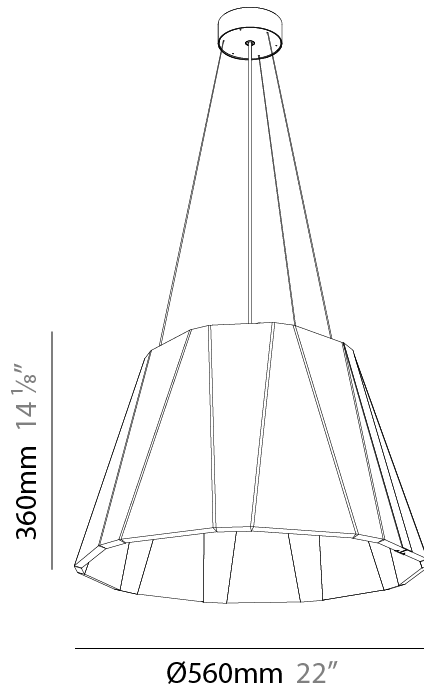

PHYSICAL

Shape: Cone
Diameter (mm): 560
Diameter (in): 22 1/8
Height (mm): 360
Height (in): 14 3/16
Weight (kg): 4.0

Diffuser: [Clear / Microprism / Clear Microprism](#)

Fixture Finish: [SSR / BKV / CWI / CRY / HAB / UFT / ITA / RUA / FTG / MYG / LOD / PUS / FRO / FUP / KIA / POP / BLS / SPG / MEY / GOH / CHC / COM / ABZ / JAG / OBR / MOS / ROR](#)

Holder Finish: [SSR / BKV / CWI / CRY / HAB / LAG / UFT / ITA / RUA / RUR / MIC / FTG / MYG / TWT / LOD / PUS / FRO / FUP / KIA / POP / BLS / SPG / MEY / GOH / GUM / CHC / COM / ABZ / JAG](#)

Acoustic Finish: [SFW / CYW / SEE / SYN / MTS / PMB / TTN / CYB / STO / DPE / BES / SHB / ARE / ANE / VRD / CRF](#)

Fixture Material: Acoustic
Primary Material: Acoustic

Cable Details: [2000mm/78 3/4" or 6000mm/236 1/4" Cable, - Black, Orange, Red, Transparent and White](#)

ELECTRICAL

Lamp Type: LED
Input Wattage (W): 26
Total Output Wattage (W): 23.6
Dimming: [Non-dimmable / MATTER Dimming](#)
Driver Included: Yes
Driver Location: Integrated
Driver Type: Constant Current - Universal
Driver Class: Class 2
Input Voltage (V): 120 - 277
Upon Request: [0-10V Dimming / Phase Dimming / DALI Dimming](#)

LED

Color Temperature (°K): [2700 / 3000 / 3500 / 4000](#)
Max. Delivered Lumen (lm): Max 3555
CRI: >90 CRI
Lamp Life (hrs): 50000

OPTICAL

RATINGS AND CERTIFICATIONS

Certified By: Certified for North American Standards
IP rating: IP20