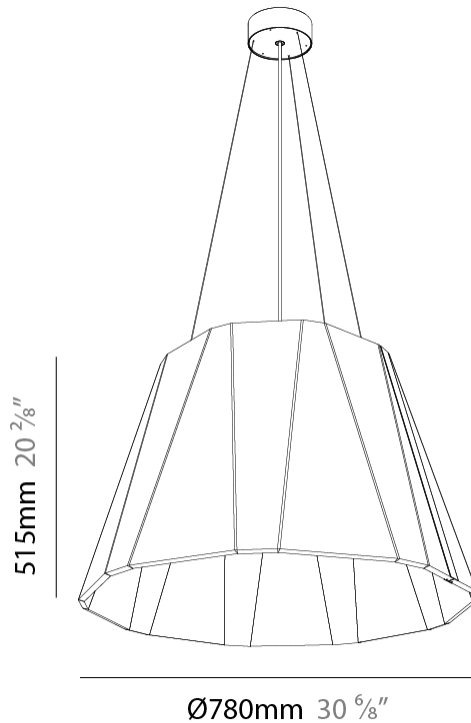

PHYSICAL

Shape: Cone
Diameter (mm): 780
Diameter (in): 30 ¹¹/₁₆
Height (mm): 515
Height (in): 20 ¹/₄
Weight (kg): 8.0

Diffuser: [Clear / Microprism / Clear Microprism](#)

Fixture Finish: [SSR / BKV / CWI / CRY / HAB / UFT / ITA / RUA / FTG / MYG / LOD / PUS / FRO / FUP / KIA / POP / BLS / SPG / MEY / GOH / CHC / COM / ABZ / JAG / OBR / MOS / ROR](#)

Holder Finish: [SSR / BKV / CWI / CRY / HAB / LAG / UFT / ITA / RUA / RUR / MIC / FTG / MYG / TWT / LOD / PUS / FRO / FUP / KIA / POP / BLS / SPG / MEY / GOH / GUM / CHC / COM / ABZ / JAG](#)

Acoustic Finish: [SFW / CYW / SEE / SYN / MTS / PMB / TTN / CYB / STO / DPE / BES / SHB / ARE / ANE / VRD / CRF](#)

Fixture Material: Acoustic

Primary Material: Acoustic

Cable Details: [2000mm/78 3/4" or 6000mm/236 1/4" Cable, - Black, Orange, Red, Transparent and White](#)

ELECTRICAL

Lamp Type: LED
Input Wattage (W): 53
Total Output Wattage (W): 48.2
Dimming: [Non-dimmable / MATTER Dimming](#)
Driver Included: Yes
Driver Location: Integrated
Driver Type: Constant Current - Universal
Driver Class: Class 2
Input Voltage (V): 120 - 277
Upon Request: [0-10V Dimming / Phase Dimming / DALI Dimming](#)

LED

Color Temperature (°K): [2700 / 3000 / 3500 / 4000](#)
Max. Delivered Lumen (lm): Max 7350
CRI: >90 CRI
Lamp Life (hrs): 50000

OPTICAL

RATINGS AND CERTIFICATIONS

Certified By: Certified for North American Standards
IP rating: IP20