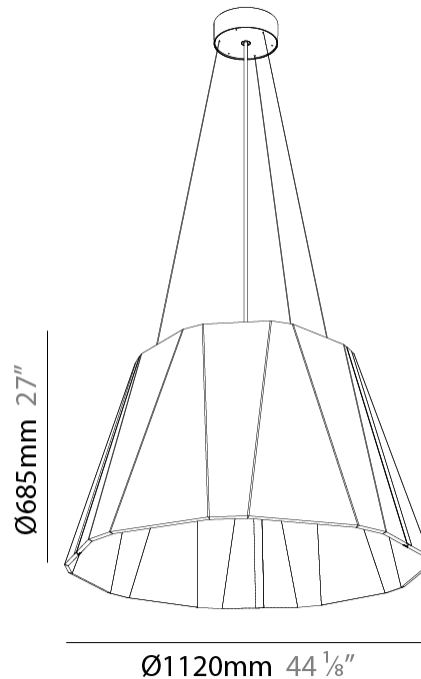

PHYSICAL

Shape: Cone
Diameter (mm): 1120
Diameter (in): 44 1/8
Height (mm): 685
Height (in): 26 15/16
Weight (kg): 14.5

Diffuser: [Clear / Microprism / Clear Microprism](#)
Fixture Finish: [SSR / BKV / CWI / CRY / HAB / UFT / ITA / RUA / FTG / MYG / LOD / PUS / FRO / FUP / KIA / POP / BLS / SPG / MEY / GOH / CHC / COM / ABZ / JAG / OBR / MOS / ROR](#)
Holder Finish: [SSR / BKV / CWI / CRY / HAB / LAG / UFT / ITA / RUA / RUR / MIC / FTG / MYG / TWT / LOD / PUS / FRO / FUP / KIA / POP / BLS / SPG / MEY / GOH / GUM / CHC / COM / ABZ / JAG](#)
Acoustic Finish: [SFW / CYW / SEE / SYN / MTS / PMB / TTN / CYB / STO / DPE / BES / SHB / ARE / ANE / VRD / CRF](#)
Fixture Material: Acoustic
Primary Material: Acoustic
Cable Details: 2000mm/78 3/4" or 6000mm/236 1/4" Cable, - Black, Orange, Red, Transparent and White

ELECTRICAL

Lamp Type: LED
Input Wattage (W): 125
Total Output Wattage (W): 113.6
Dimming: Tri-Mode (Non-Dimming and Phase Dimming (120Vac only) and 0-10V Dimming)
Driver Included: Yes
Driver Location: Integrated
Driver Class: Class 2
Input Voltage (V): 120 - 277
Constant Current (MA): 700mA & 1400mA
Upon Request: MATTER Dimming / DALI Dimming (Remote)

LED

Color Temperature (°K): [2700 / 3000 / 3500 / 4000](#)
Max. Delivered Lumen (lm): Max 17980
CRI: >90 CRI
Lamp Life (hrs): 50000

OPTICAL

RATINGS AND CERTIFICATIONS

Certified By: Certified for North American Standards
IP rating: IP20