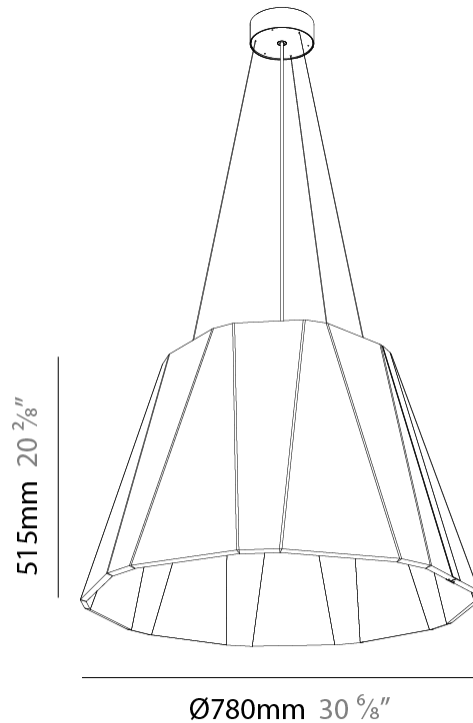

PHYSICAL

Shape: Cone
Diameter (mm): 780
Diameter (in): 30 ¹¹/₁₆
Height (mm): 515
Height (in): 20 ¹/₄
Weight (kg): 8.0

Diffuser: [Clear / Microprism / Clear Microprism](#)
Fixture Finish: [SSR / BKV / CWI / CRY / HAB / UFT / ITA / RUA / FTG / MYG / LOD / PUS / FRO / FUP / KIA / POP / BLS / SPG / MEY / GOH / CHC / COM / ABZ / JAG / OBR / MOS / ROR](#)
Holder Finish: [SSR / BKV / CWI / CRY / HAB / LAG / UFT / ITA / RUA / RUR / MIC / FTG / MYG / TWT / LOD / PUS / FRO / FUP / KIA / POP / BLS / SPG / MEY / GOH / GUM / CHC / COM / ABZ / JAG](#)
Acoustic Finish: [SFW / CYW / SEE / SYN / MTS / PMB / TTN / CYB / STO / DPE / BES / SHB / ARE / ANE / VRD / CRF](#)
Fixture Material: Acoustic
Primary Material: Acoustic
Cable Details: [2000mm/78 3/4" or 6000mm/236 1/4" Cable, - Black, Orange, Red, Transparent and White](#)

ELECTRICAL

Lamp Type: LED
Input Wattage (W): 53
Total Output Wattage (W): 48.2
Dimming: Tri-Mode (Non-Dimming and Phase Dimming (120Vac only) and 0-10V Dimming)
Driver Included: Yes
Driver Location: Integrated
Driver Type: Constant Current - Universal
Driver Class: Class 2
Input Voltage (V): 120 - 277
Constant Current (MA): 700mA
Upon Request: [MATTER Dimming / DALI Dimming (Remote)](#)

LED

Color Temperature (°K): [2700 / 3000 / 3500 / 4000](#)
Max. Delivered Lumen (lm): Max 7350
CRI: >90 CRI
Lamp Life (hrs): 50000

OPTICAL

RATINGS AND CERTIFICATIONS
Certified By: Certified for North American Standards
IP rating: IP20