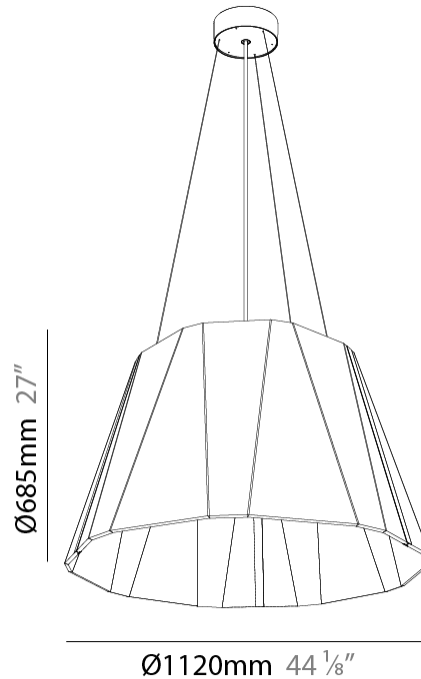

PHYSICAL

Shape: Cone
Diameter (mm): 1120
Diameter (in): 44 1/8
Height (mm): 685
Height (in): 27
Weight (kg): 14.5
Diffuser: Clear / Microprism / Clear Microprism
Fixture Finish: SSR / BKV / CWI / CRY / HAB / UFT / ITA / RUA / FTG / MYG / LOD / PUS / FRO / FUP / KIA / POP / BLS / SPG / MEY / GOH / CHC / COM / ABZ / JAG / OBR / MOS / ROR
Holder Finish: SSR / BKV / CWI / CRY / HAB / LAG / UFT / ITA / RUA / RUR / MIC / FTG / MYG / TWT / LOD / PUS / FRO / FUP / KIA / POP / BLS / SPG / MEY / GOH / GUM / CHC / COM / ABZ / JAG
Acoustic Finish: SFW / CYW / SEE / SYN / MTS / PMB / TTN / CYB / STO / DPE / BES / SHB / ARE / ANE / VRD / CRF
Fixture Material: Acoustic
Primary Material: Acoustic
Cable Details: 2000mm/78 3/4" or 6000mm/236 1/4" Cable, - Black, Orange, Red, Transparent and White

ELECTRICAL

Lamp Type: LED
Input Wattage (W): 89
Total Output Wattage (W): 80.9
Dimming: Tri-Mode (Non-Dimming and Phase Dimming (120Vac only) and 0-10V Dimming)
Driver Included: Yes
Driver Location: Integrated
Driver Type: Constant Current - Universal
Driver Class: Class 2
Input Voltage (V): 120 - 277
Constant Current (MA): 1400mA
Upon Request: MATTER Dimming / DALI Dimming (Remote)

LED

Color Temperature (°K): 2700 / 3000 / 3500 / 4000
Max. Delivered Lumen (lm): Max 12252
CRI: >90 CRI
Lamp Life (hrs): 50000

OPTICAL

RATINGS AND CERTIFICATIONS

Certified By: Certified for North American Standards
IP rating: IP20