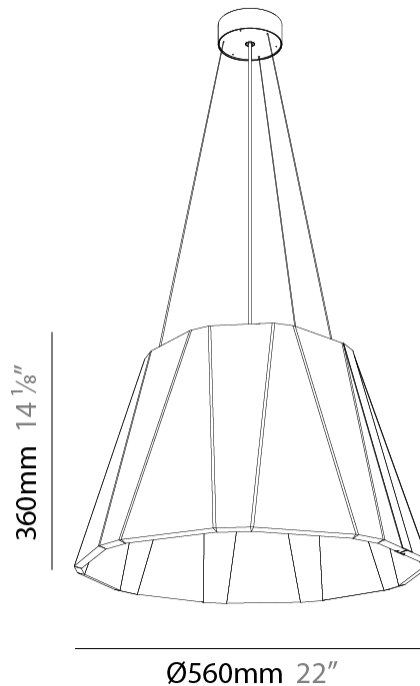

PHYSICAL

Shape: Cone
Diameter (mm): 560
Diameter (in): 22 1/8
Height (mm): 360
Height (in): 14 3/16
Weight (kg): 4.0

Diffuser: [Clear / Microprism / Clear Microprism](#)
Fixture Finish: [SSR / BKV / CWI / CRY / HAB / UFT / ITA / RUA / FTG / MYG / LOD / PUS / FRO / FUP / KIA / POP / BLS / SPG / MEY / GOH / CHC / COM / ABZ / JAG / OBR / MOS / ROR](#)
Holder Finish: [SSR / BKV / CWI / CRY / HAB / LAG / UFT / ITA / RUA / RUR / MIC / FTG / MYG / TWT / LOD / PUS / FRO / FUP / KIA / POP / BLS / SPG / MEY / GOH / GUM / CHC / COM / ABZ / JAG](#)
Acoustic Finish: [SFW / CYW / SEE / SYN / MTS / PMB / TTN / CYB / STO / DPE / BES / SHB / ARE / ANE / VRD / CRF](#)
Fixture Material: Acoustic
Primary Material: Acoustic
Cable Details: [2000mm/78 3/4" or 6000mm/236 1/4" Cable, - Black, Orange, Red, Transparent and White](#)

ELECTRICAL

Lamp Type: LED
Input Wattage (W): 34
Total Output Wattage (W): 30.9
Dimming: Tri-Mode (Non-Dimming and Phase Dimming (120Vac only) and 0-10V Dimming)
Driver Included: Yes
Driver Location: Integrated
Driver Type: Constant Current - Universal
Driver Class: Class 2
Input Voltage (V): 120 - 277
Constant Current (MA): 700mA & 350mA
Upon Request: [MATTER Dimming / DALI Dimming (Remote)](#)

LED

Color Temperature (°K): [2700 / 3000 / 3500 / 4000](#)
Max. Delivered Lumen (lm): Max 4654
CRI: >90 CRI
Lamp Life (hrs): 50000

OPTICAL

RATINGS AND CERTIFICATIONS
Certified By: Certified for North American Standards
IP rating: IP20